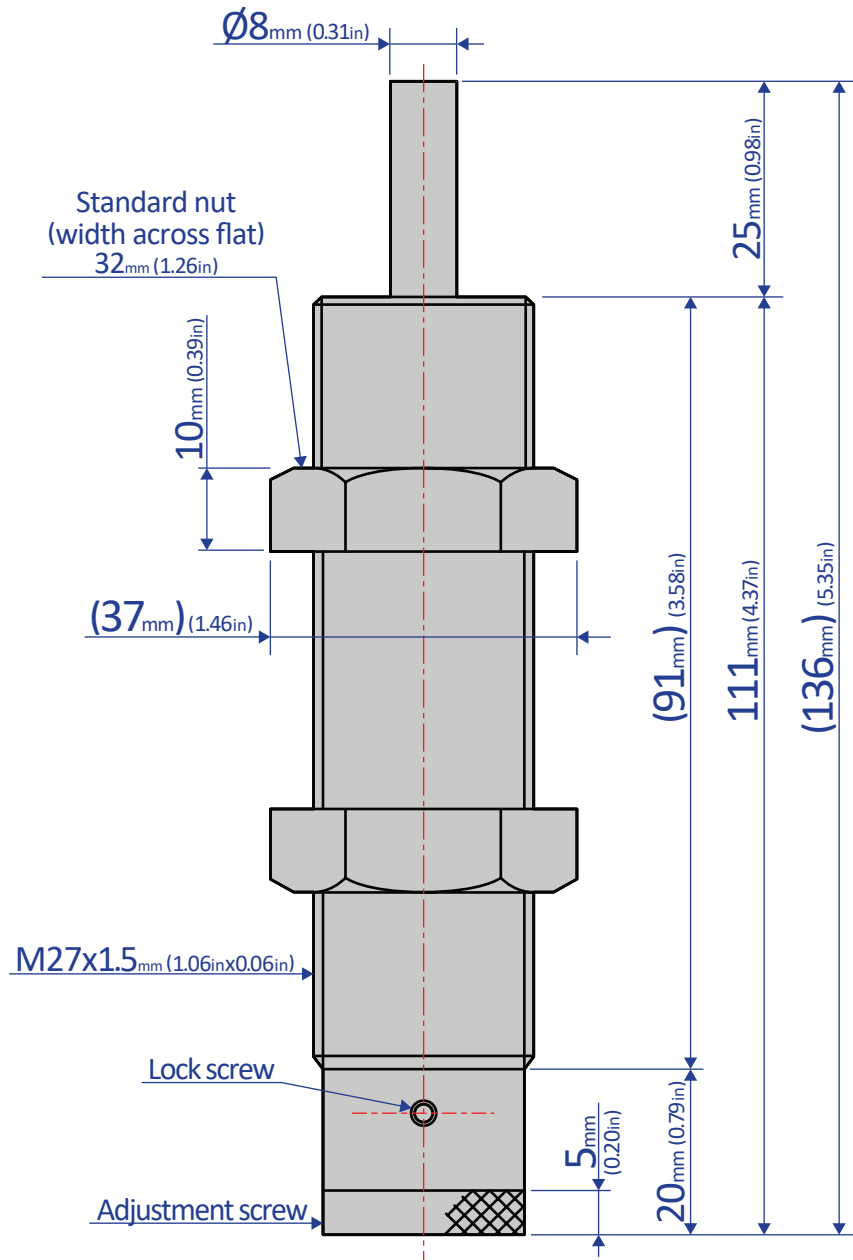

FWM-2725FBD-S

SHOCK ABSORBER - ADJUSTABLE

Bansbach
easylift[®]

50 West Drive • Melbourne, Florida 32904
(321) 253-1999 • www.easylift.com • www.damper.net