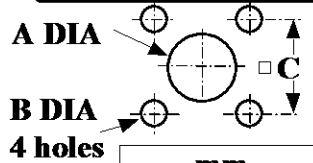

PAGE 1/1	ISSUE 03-03-16L	SERIES SMA	PART NUMBER R125654000
----------	-----------------	------------	------------------------

PANEL CUT OUT

	mm	
	Maxi	mini
A	4.3	4.2
B	2.7	2.6
C	8.69	8.59

All dimensions are in mm.