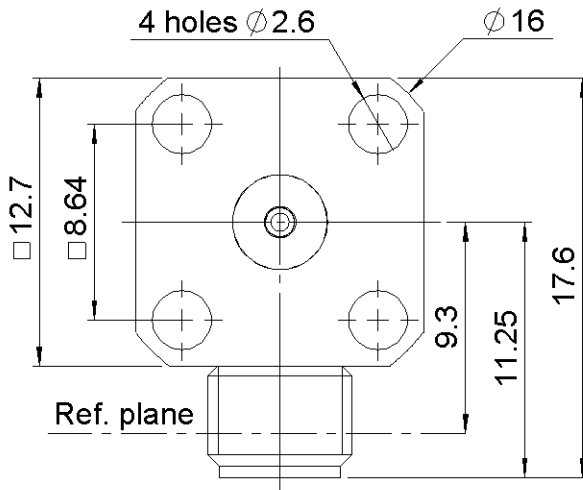

PAGE 1/1	ISSUE 03-03-16L	SERIES SMA	PART NUMBER R125654000
----------	-----------------	------------	------------------------

PANEL CUT OUT

	mm	
	Maxi	mini
A	4.3	4.2
B	2.7	2.6
C	8.69	8.59

All dimensions are in mm.