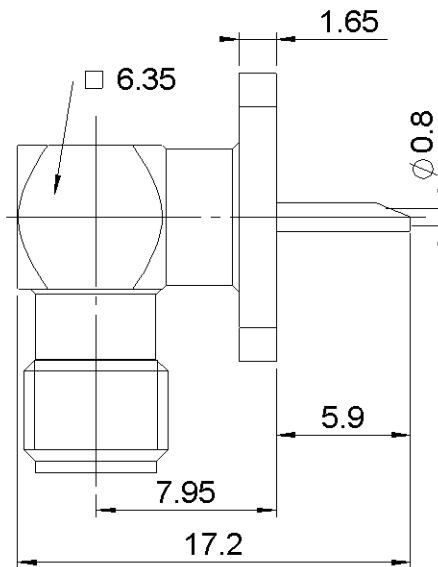

PAGE 1/1	ISSUE 03-03-16L	SERIES SMA	PART NUMBER R125654000
----------	-----------------	------------	------------------------

PANEL CUT OUT

	mm	
	Maxi	mini
A	4.3	4.2
B	2.7	2.6
C	8.69	8.59

All dimensions are in mm.