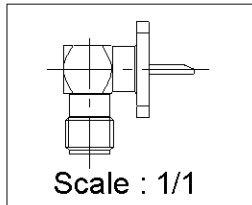

PAGE 1/1	ISSUE 03-03-16L	SERIES SMA	PART NUMBER R125654000
----------	-----------------	------------	------------------------

PANEL CUT OUT

	mm	
	Maxi	mini
A	4.3	4.2
B	2.7	2.6
C	8.69	8.59

All dimensions are in mm.