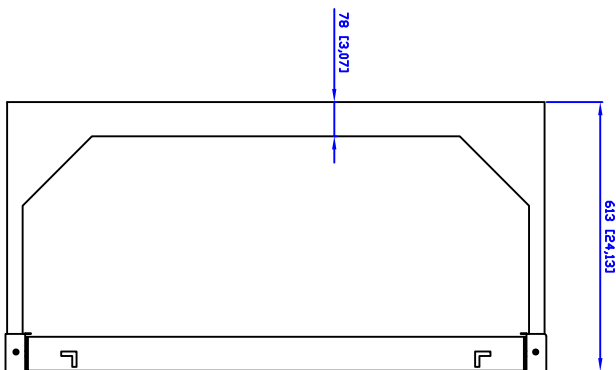

Front

Side

Back

Top

QUEST MANUFACTURING CO.  
 11200 NW 138 St., Medley, FL 33178  
 WWW.QuestManufacturing.net  
 TEL: 305-513-8583 FAX: 305-513-9875

ITEM NO.

SR1943-25-02D

Drawn By	Date	Material	C.R.S.	
Checked By	Date	Unit	mm [inch]	
Approved By	Date	Surface Finish	Power Coat	
			Scale	
				1:1