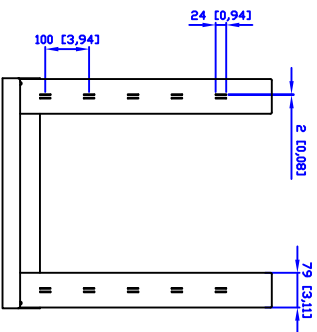

Front

Side

Back

Top

QUEST MANUFACTURING CO.  
 11200 NW 138 St., Medley, FL 33178  
 WWW.QuestManufacturing.net  
 TEL: 305-513-8583 FAX: 305-513-9875

ITEM NO.

SR1943-25-02D

Drawn By	Date	Material	C.R.S.	
Checked By	Date	Unit	mm [inch]	
Approved By	Date	Surface Finish	Power Coat	
			Scale	
				1:1