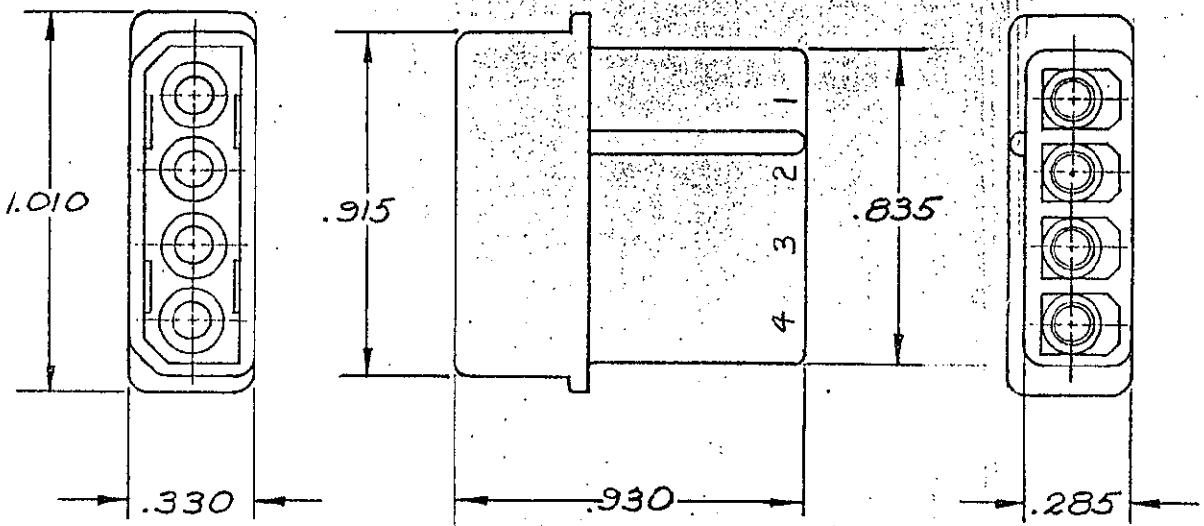

NUMBER
480426

1. THIS CAP TO BE USED WITH PLUGS 480424 & 480425.
2. TO BE USED WITH MATE-N-LOK PINS.

HOUSING	COLOR	REMARKS
1-480426-0	NATURAL	
1-480426-9	BLACK	
3-480426-0	NATURAL	HI-TEMP

DIMENSIONS IN INCHES. DO NOT SCALE PRINT.

CUSTOMER COPY
REFERENCE ONLY

MATERIAL AND FINISH NYLON		TE TE Connectivity	
CLASS .086 PIN HOUSING			
WIRE — RANGE — INSULATION # — #	TYPE		
TOLERANCE EXCEPT AS NOTED ± .015	SCALE 2:1	LOC CM	NO 480426
NAME 4-CIRCUIT MATE-N-LOK CAP		REV H1	