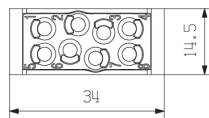

ModuPlug HDC MHE 8 FC

Weidmüller Interface GmbH & Co. KG
Klingenbergstraße 16
D-32758 Detmold
Germany
Fon: +49 5231 14-0
Fax: +49 5231 14-292083
www.weidmueller.com

Drawings