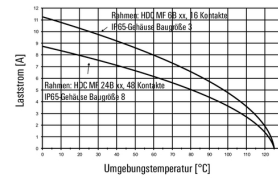

**HDC-MHE 8-Module im IP65-Gehäuse,
Leiter H05V-K0.5:**

**HDC-MHE 8-Module im IP65-Gehäuse,
Leiter H07V-K4.0:**