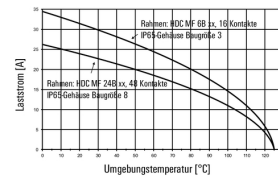

**HDC-MHE 8-Module im IP65-Gehäuse,
Leiter H07V-K4.0:**