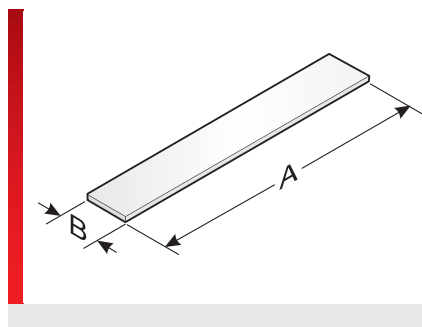

KS label plate (multi-line)

PRODUCT INFORMATION

High-quality, halogen-free, universal label for multi-line inscriptions.

- Available in various lengths and colours.
- The large printable area at the top provides room to reference individual projects.

The KS 15/x may be inserted into the KM 15* label holders or the BZS 15* and BZS/F 15* label rails.
The KS 22x22 is suitable for Siemens 3SB push-button and signal lamp holders.
Other sizes of the KS label are used for BT and BMA label holders.