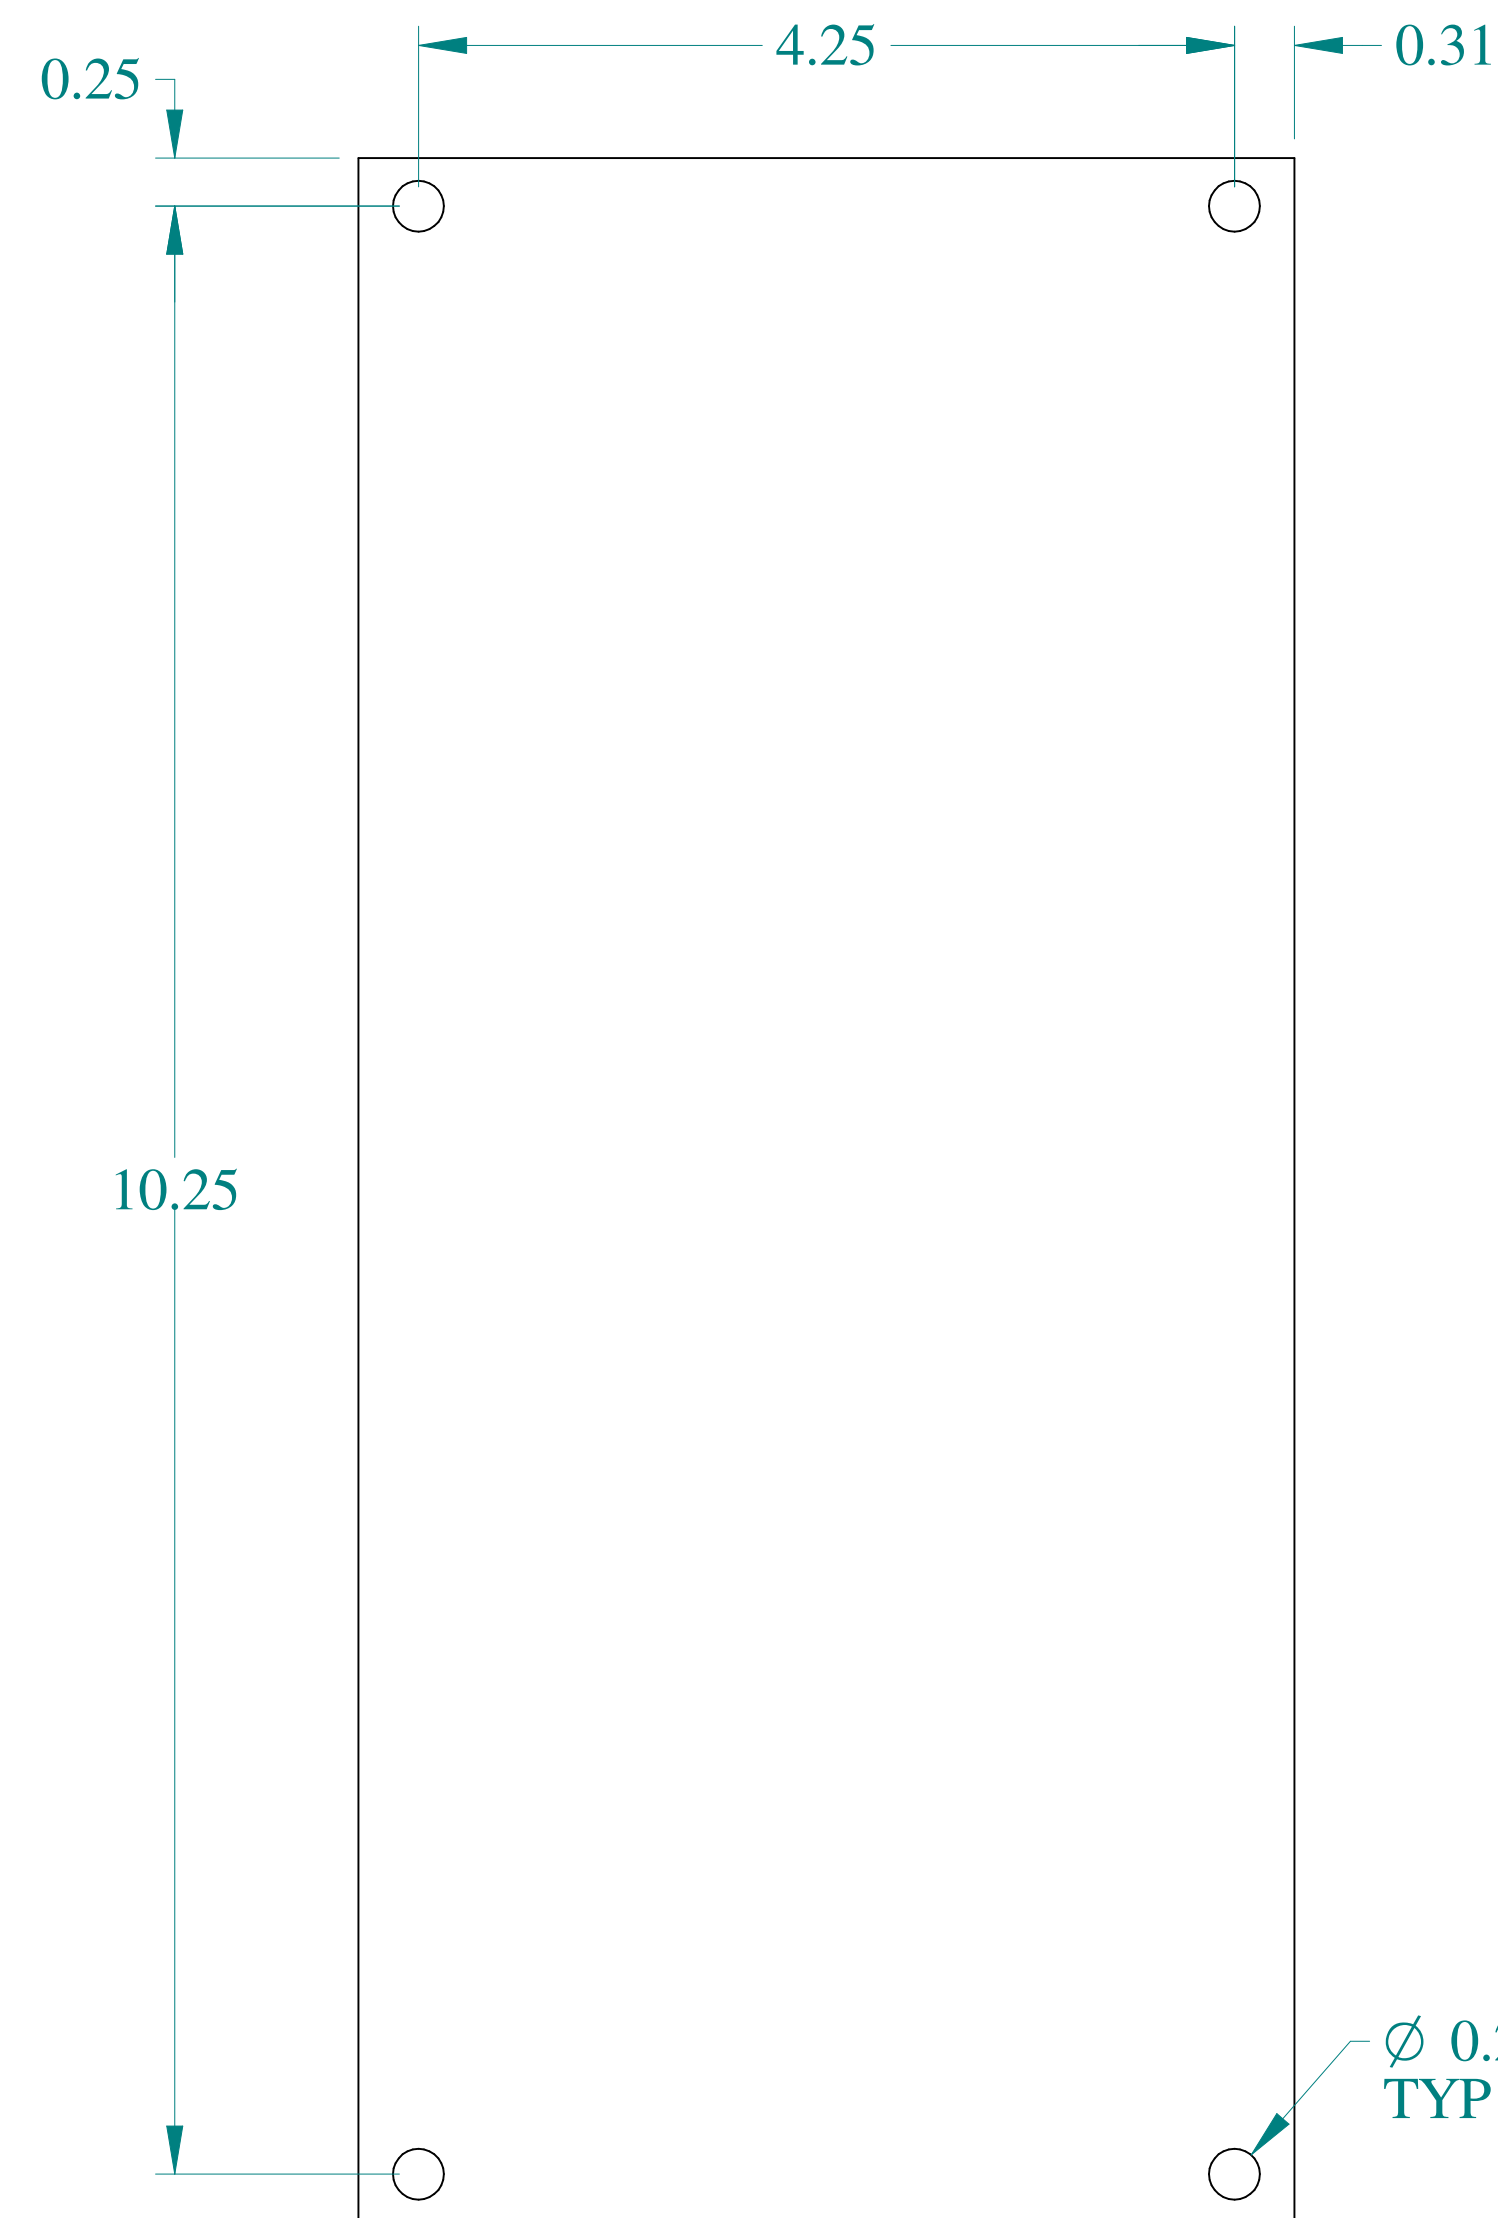

TOP VIEW

FRONT VIEW

SIDE VIEW

SIDE VIEW

ISOMETRIC VIEW

**HAMMOND
MANUFACTURING®**

www.hammondmfg.com

Data subject to change without notice.

Part # : 14R1105

Date : Jan. 31, 2020

Link:www.hamfmg.com/14R1105