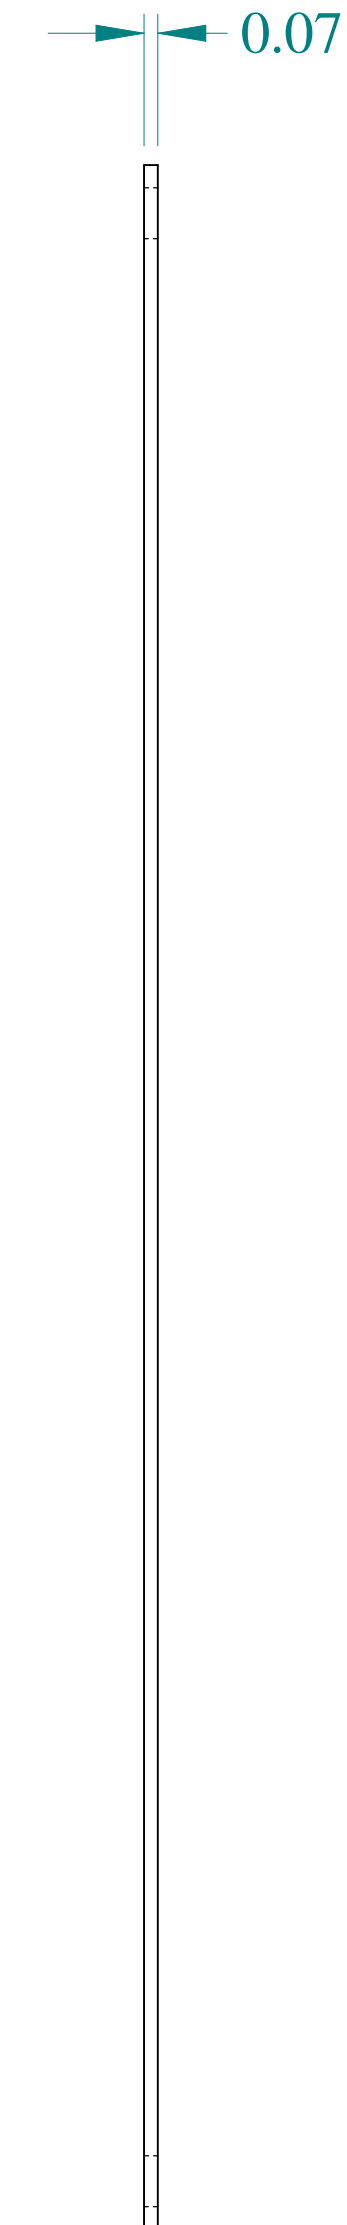

TOP VIEW

FRONT VIEW

SIDE VIEW

SIDE VIEW

ISOMETRIC VIEW

**HAMMOND
MANUFACTURING®**

www.hammondmfg.com

Data subject to change without notice.

Part # : 14R1105

Date : Jan. 31, 2020

Link:www.hamfmg.com/14R1105