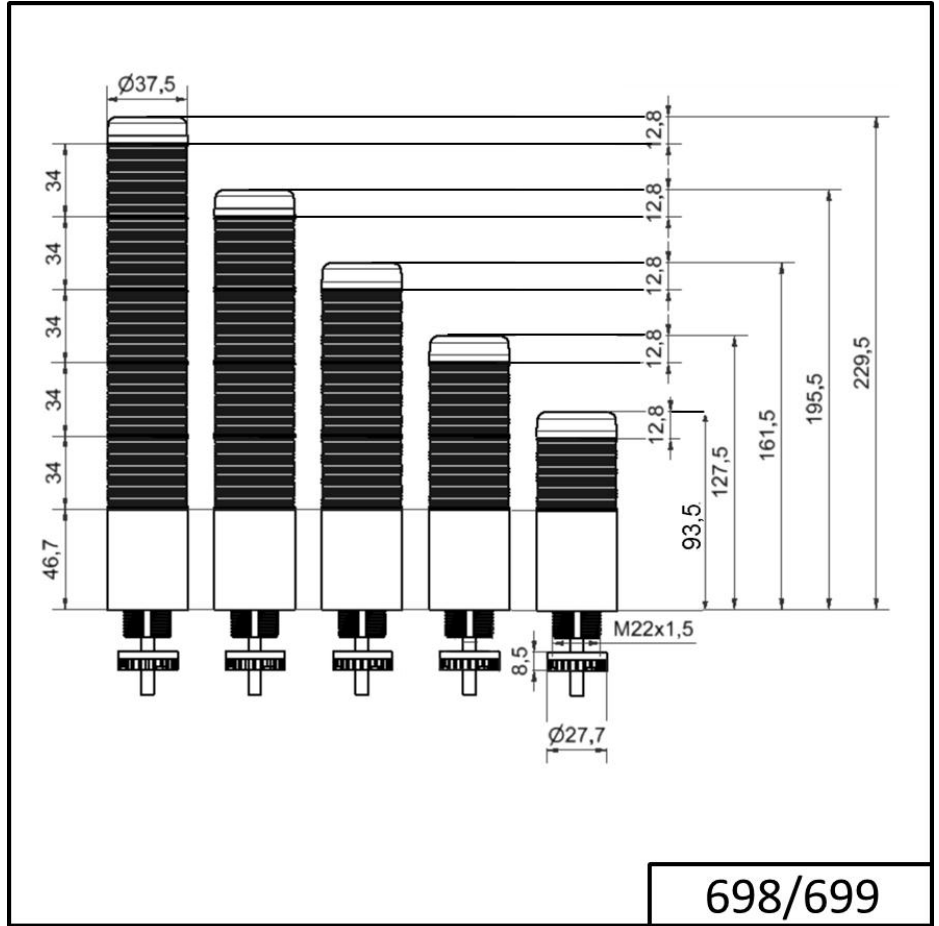

Completely pre-assembled Signal Towers / KOMPAKT 37
K37cl sr cable EM Pulse tone 24VAC/DC YE

DRAWING

For additional installation and mounting information, refer to the appropriate user guide at www.werma.com. This printed copy is for information only and is subject to alteration.