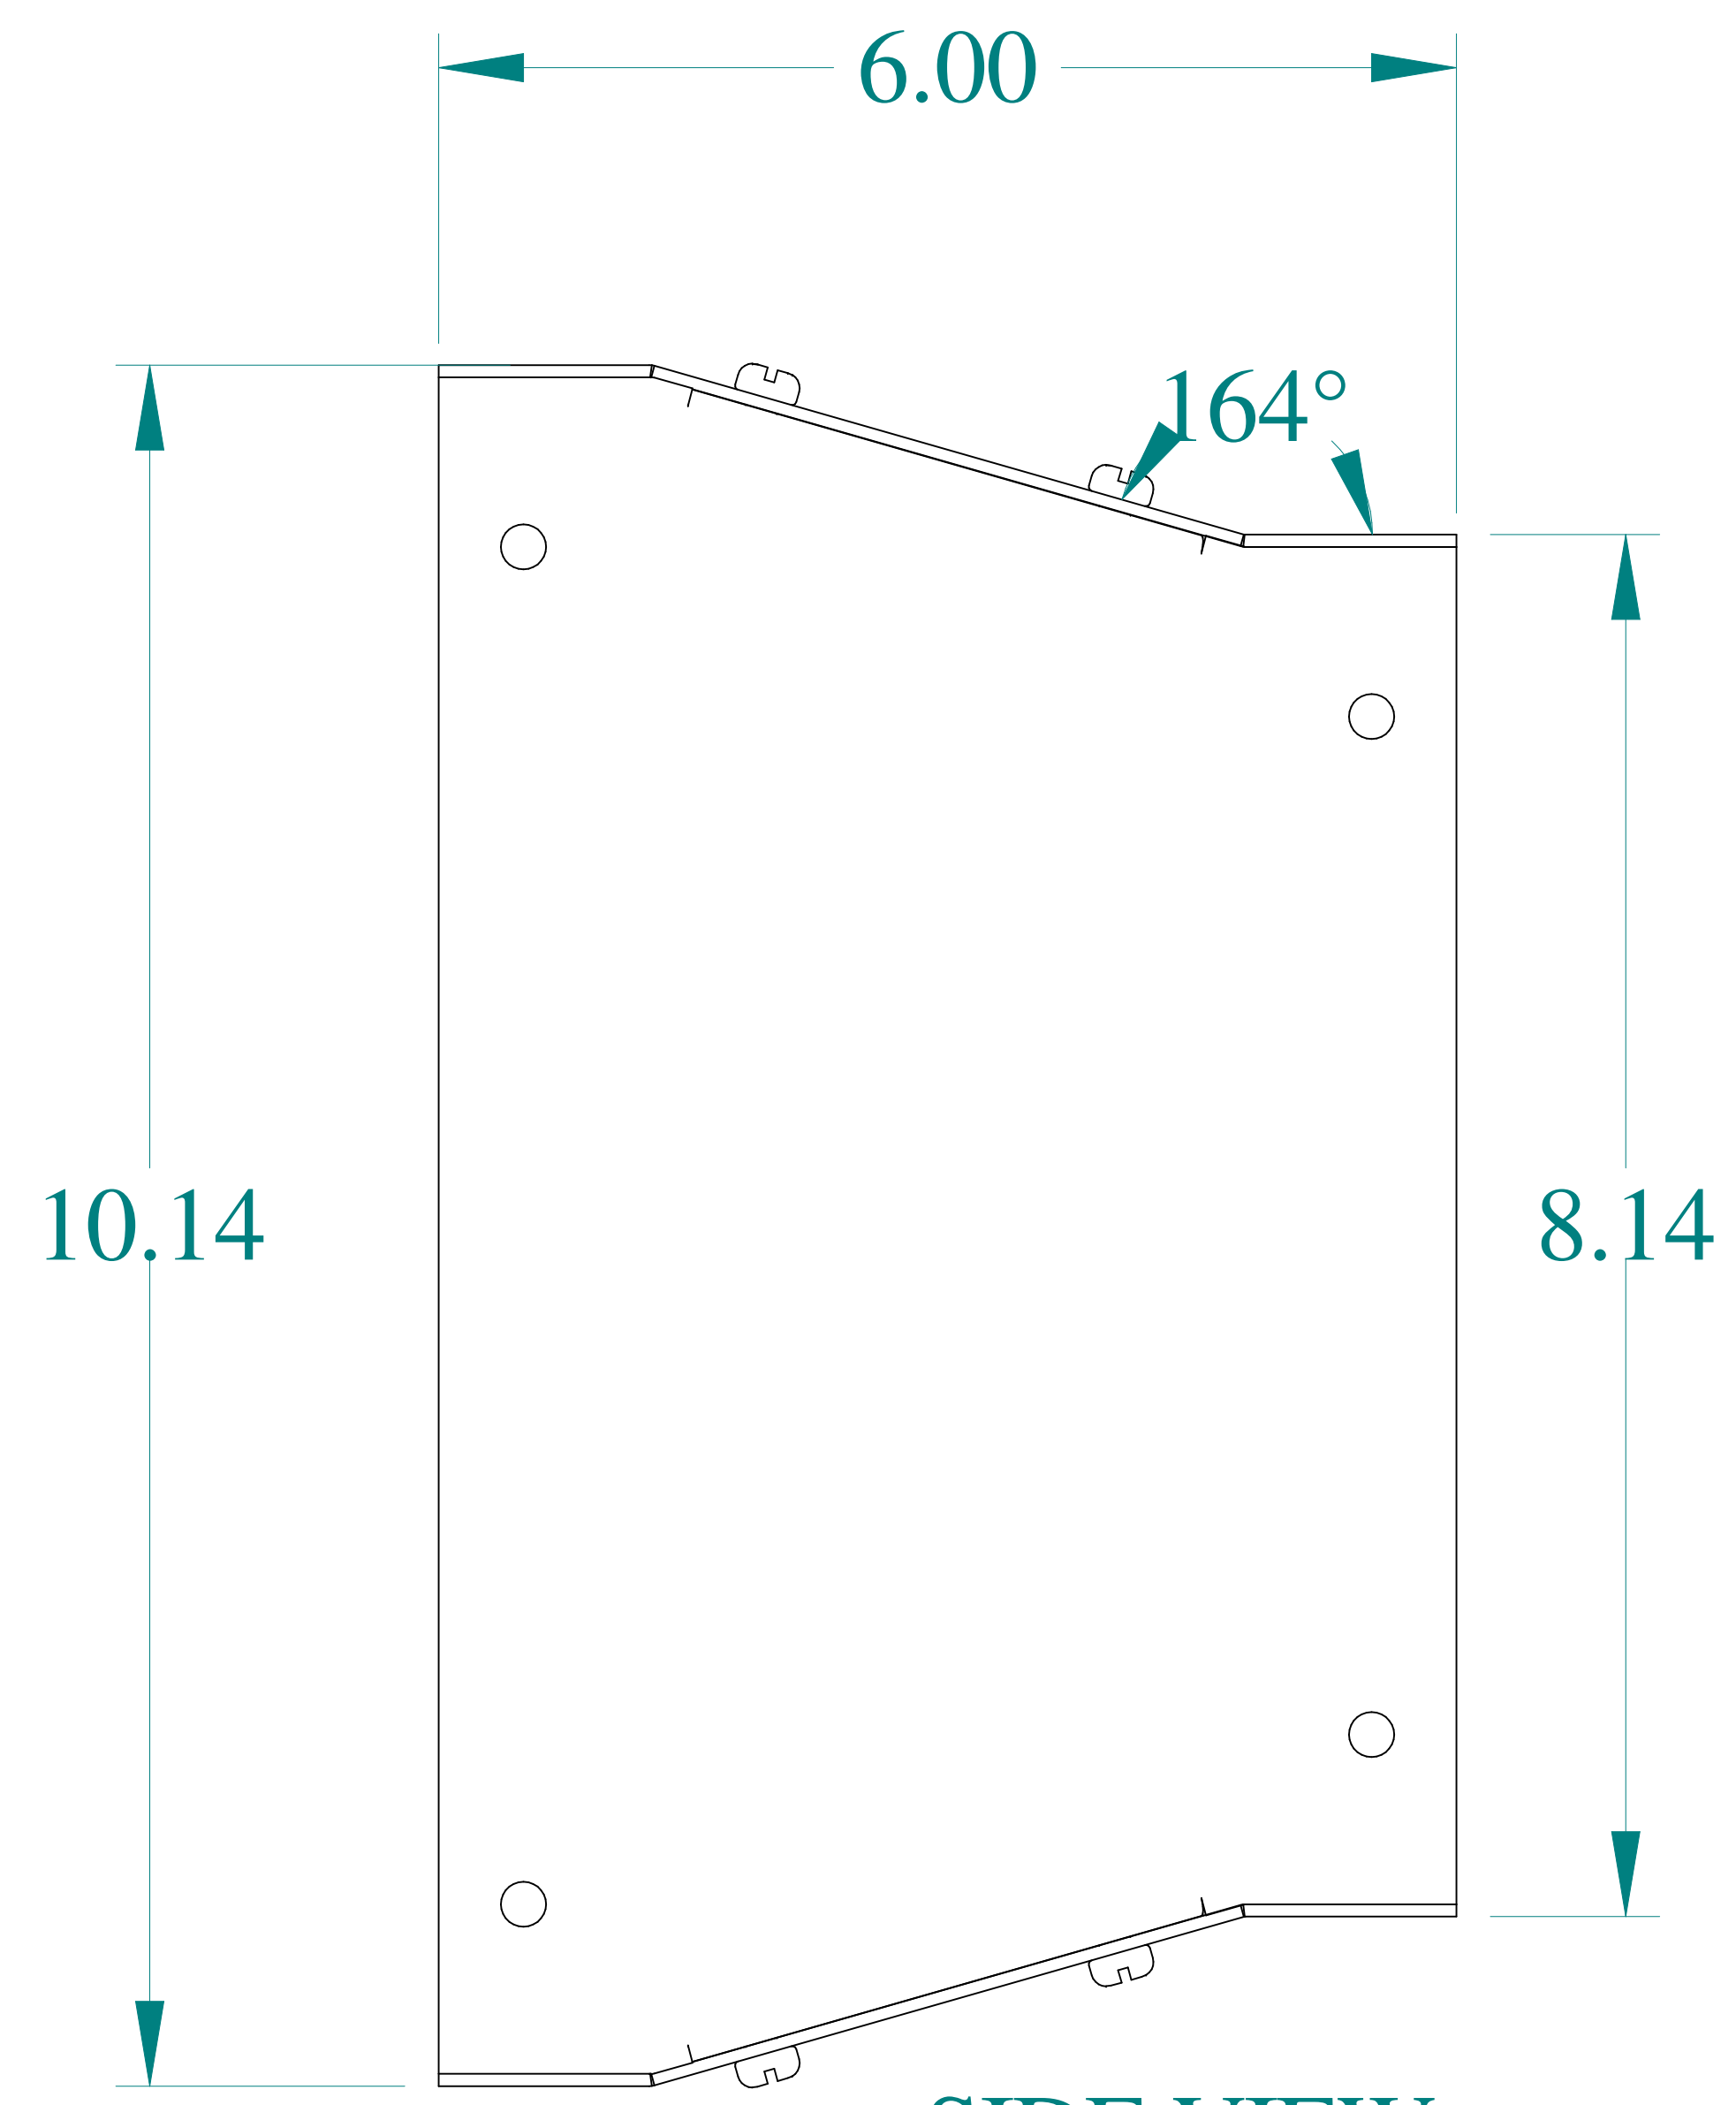

TOP VIEW

ISOMETRIC VIEWS

SIDE VIEW

FRONT VIEW

SIDE VIEW

BACK VIEW

BOTTOM VIEW

Data subject to change without notice.

Part # : CWRD108

Date : Mar. 22, 2019

Link: [www.hamfmg.com/CWRD108](http://www.hamfmg.com/CWRD108)