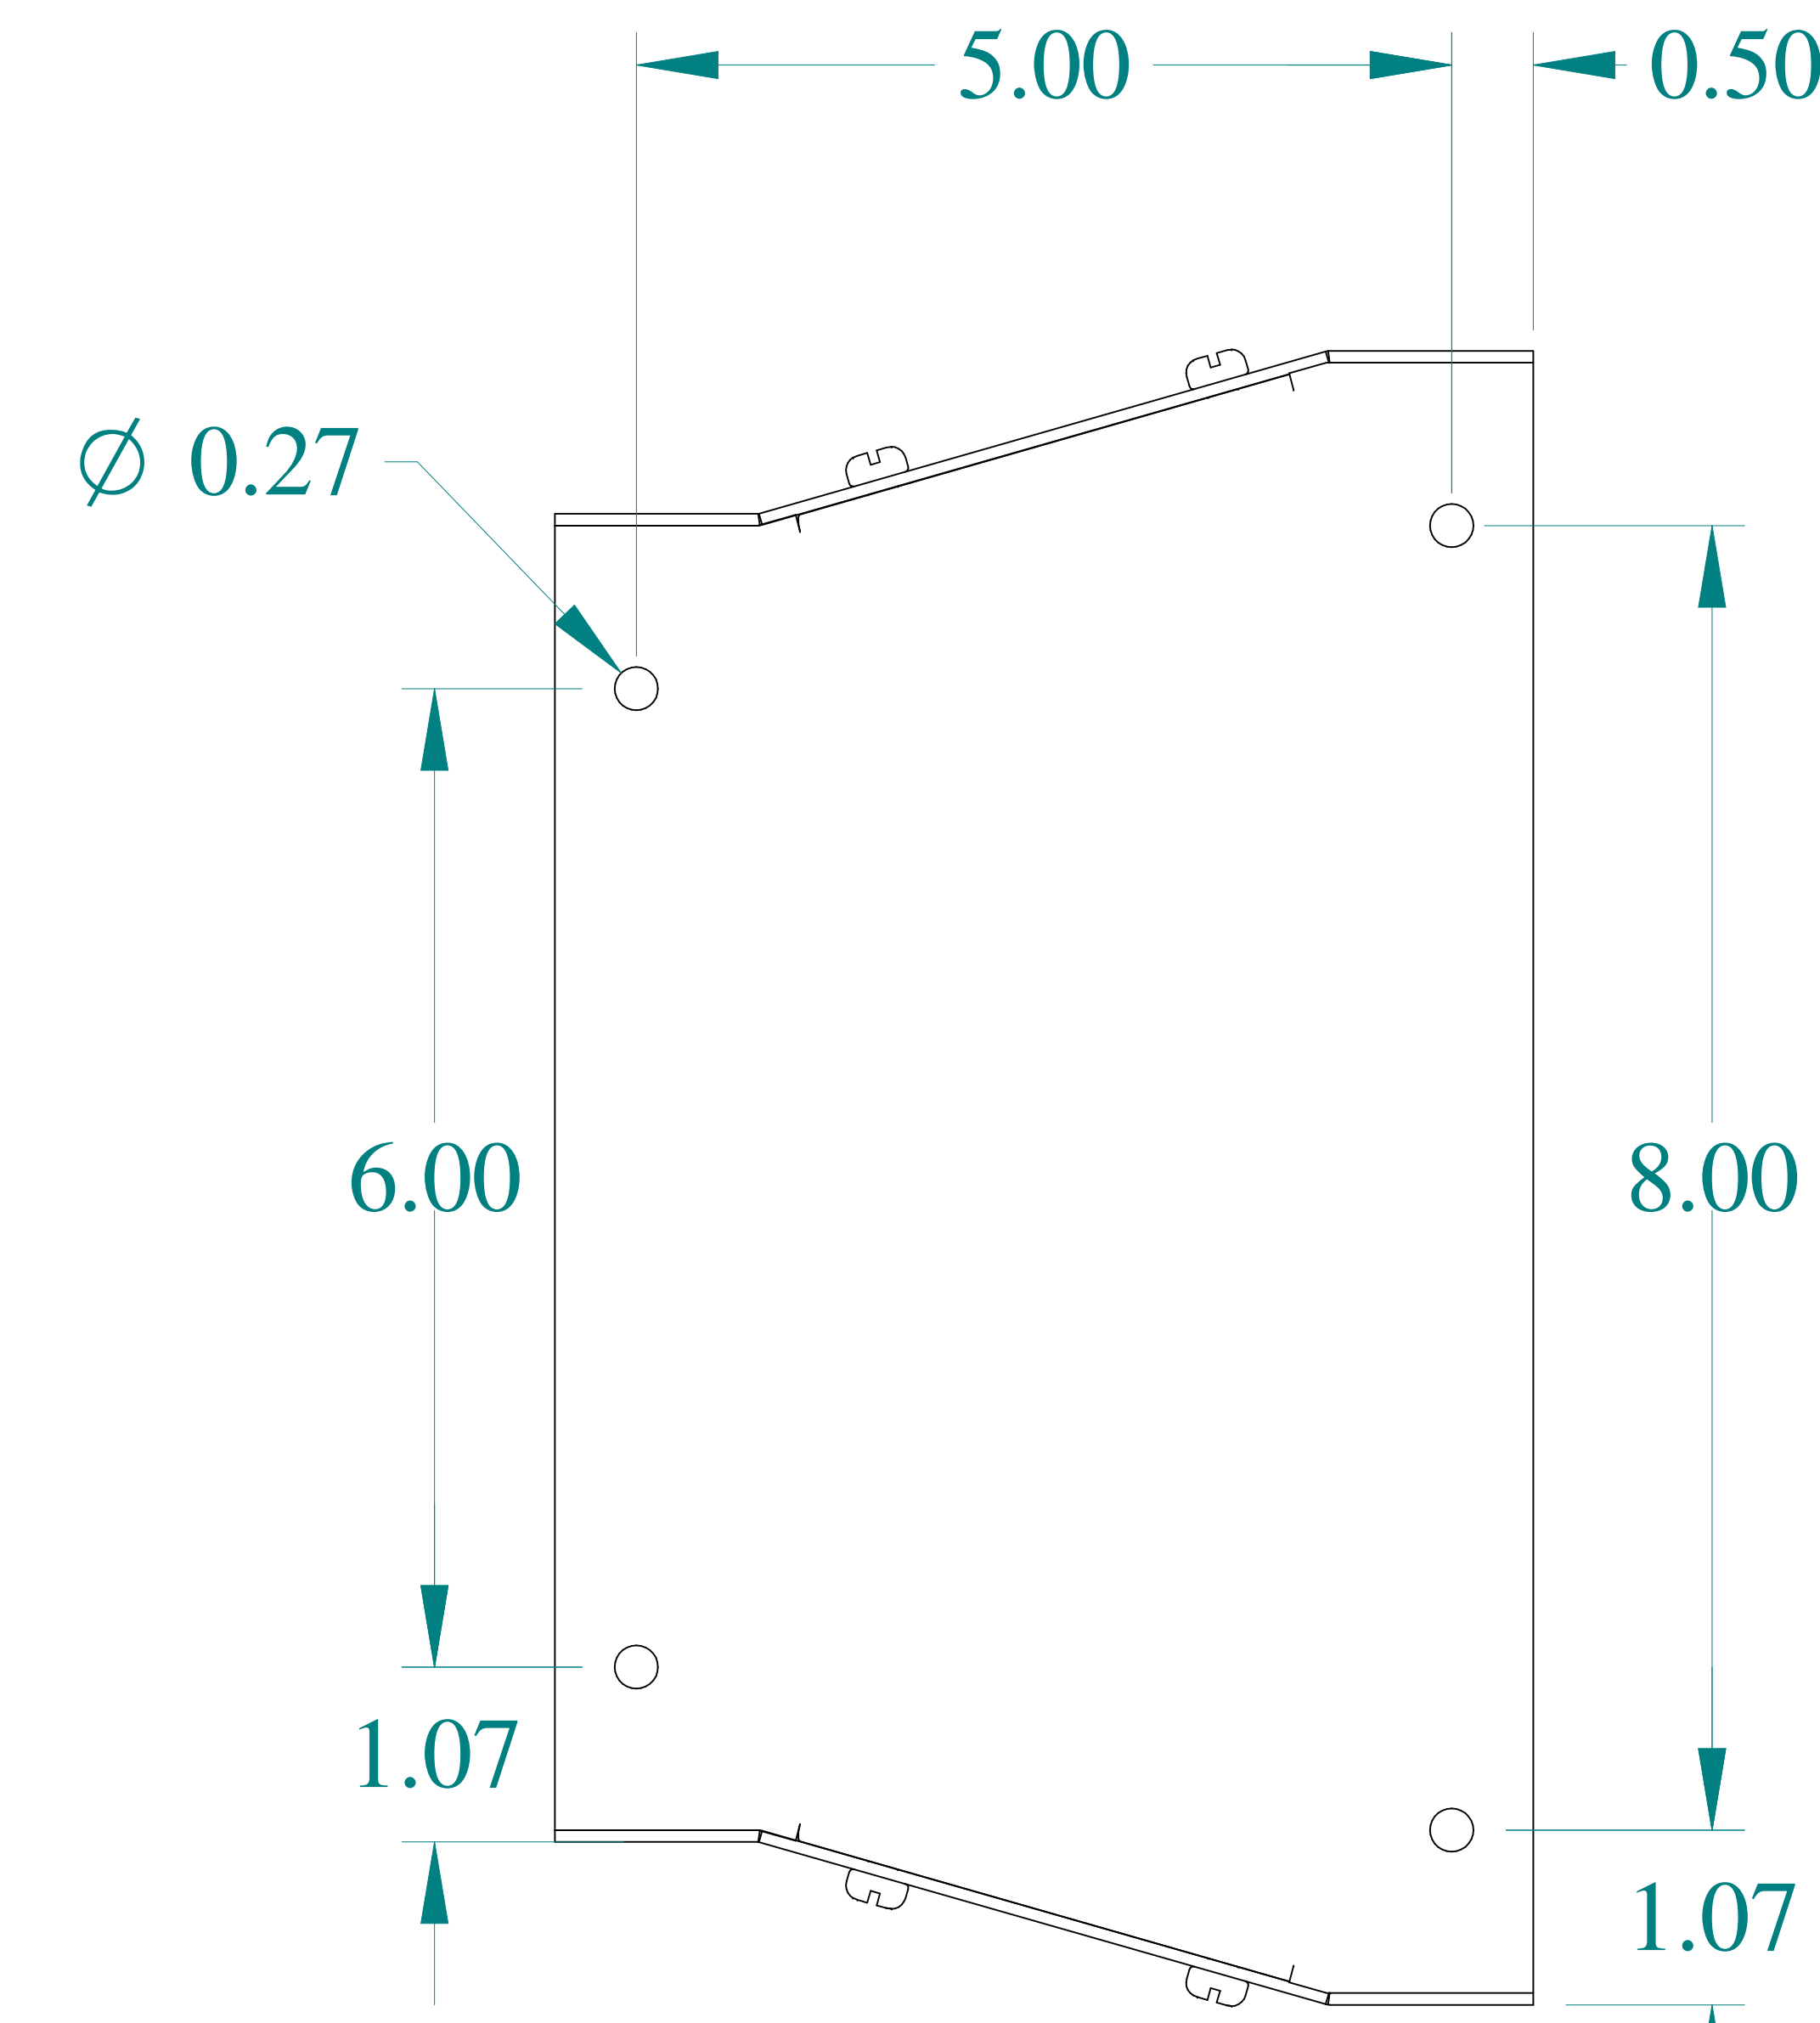

TOP VIEW

ISOMETRIC VIEWS

SIDE VIEW

FRONT VIEW

SIDE VIEW

BACK VIEW

BOTTOM VIEW

Data subject to change without notice.

Part # : CWRD108

Date : Mar. 22, 2019

Link: [www.hamfmg.com/CWRD108](http://www.hamfmg.com/CWRD108)