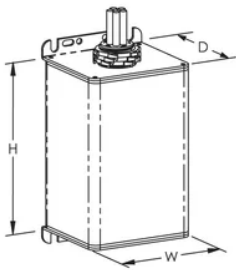

Catalog Number	SES40120/240
Lead Length	30"
Temperature	-40 to 176 °F
Ground Lead Length	36"
Mounting	3/4" straight nipple
Enclosure Rating	IP 65 NEMA@-4
Enclosure Material	Metal
Depth(D)	2.870"
Width(W)	3.270"
Height(H)	3.270"
Unit Weight	1.540 lb
Certification Details	UL® 1449 Edition 5 Type 1/2, 20 kA Mode
Complies With	ANSI®/IEEE® C62.41.2-2002 Cat A, Cat B, Cat C ANSI®/IEEE® C62.41.2-2002 Scenario II, Exposure 2, 20 kA 8/20 µs, 2 kA 10/350 µs IEC® 61643-1 Class II

DIAGRAMS

WARNING

nVent products shall be installed and used only as indicated in nVent's product instruction sheets and training materials. Instruction sheets are available at www.nvent.com and from your nVent customer service representative. Improper installation, misuse, misapplication or other failure to completely follow nVent's instructions and warnings may cause product malfunction, property damage, serious bodily injury and death and/or void your warranty.

North America

+1.800.753.9221
Option 1 – Customer Care
Option 2 – Technical Support

Europe

Netherlands:
+31 800-0200135
France:
+33 800 901 793

Europe

Germany:
800 1890272
Other Countries:
+31 13 5835404