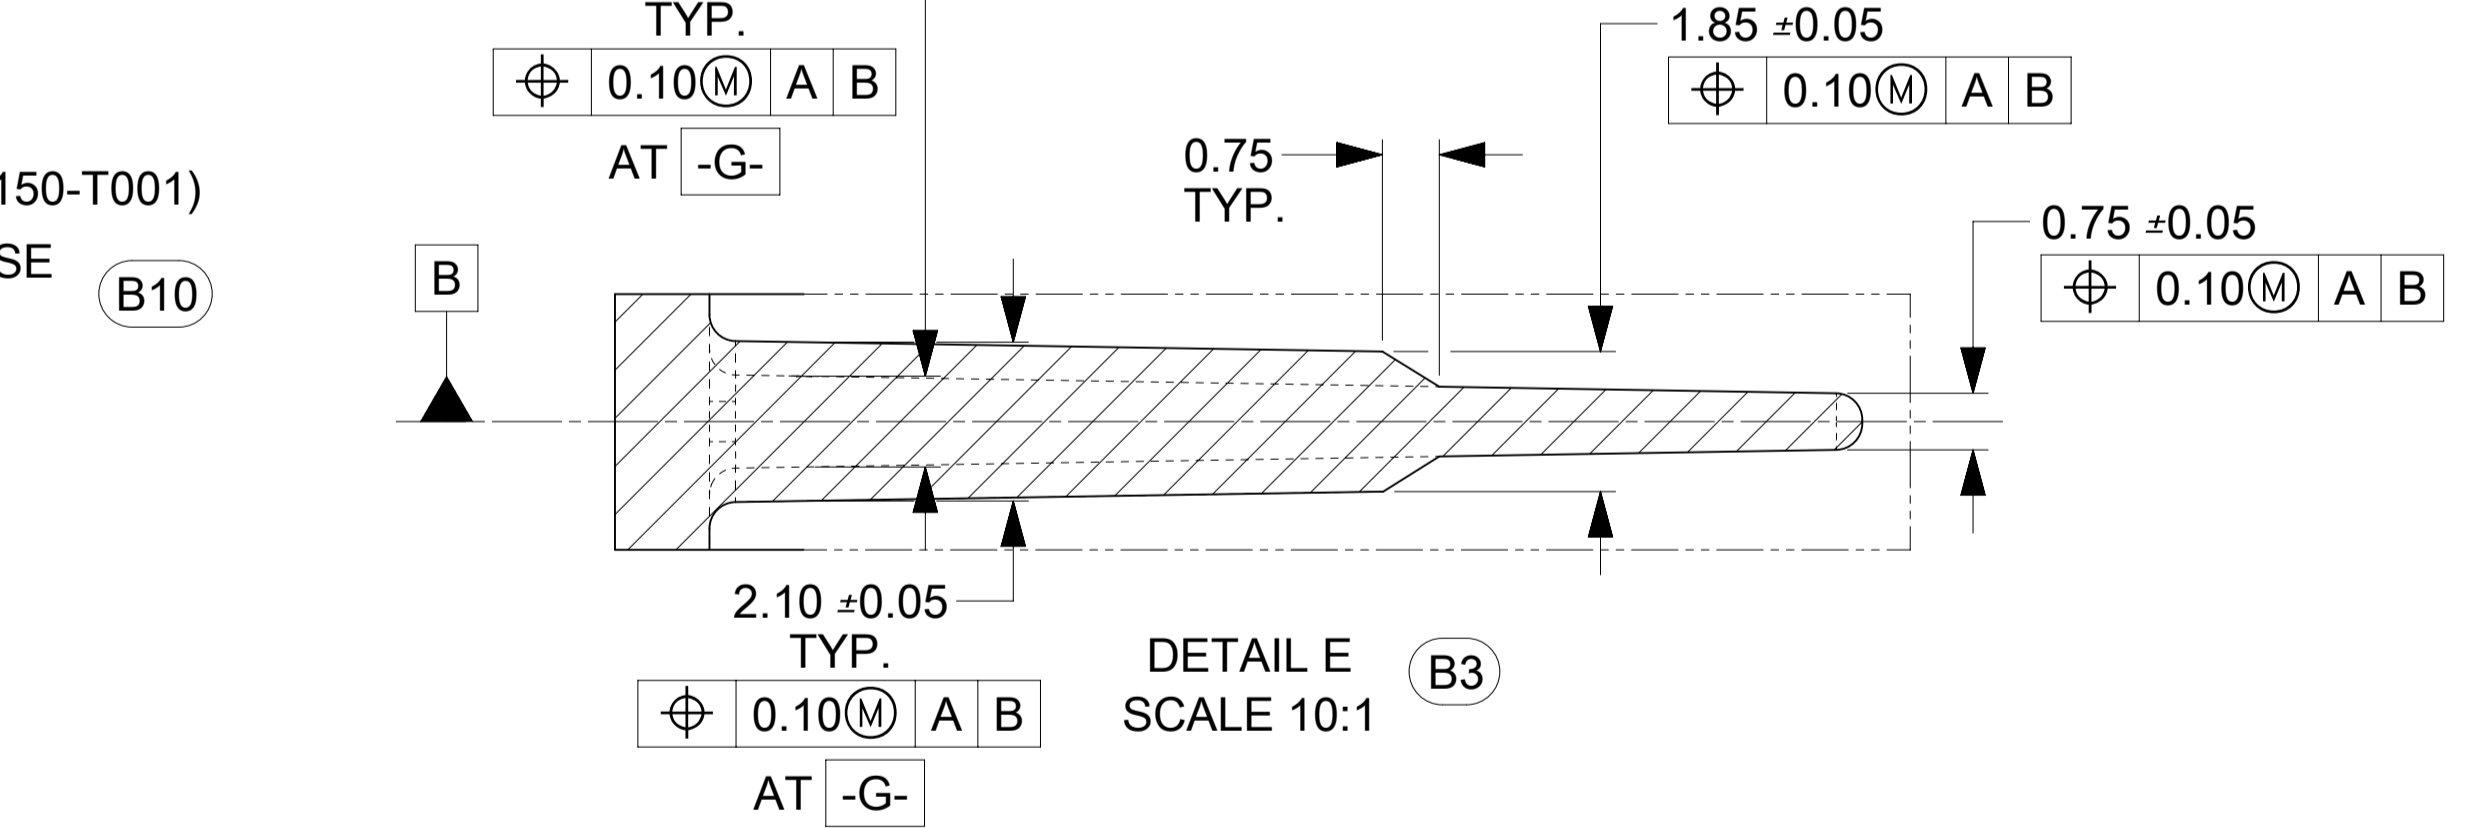

- NOTES: UNLESS OTHERWISE SPECIFIED
- DRAFT ANGLE PERMISSIBLE 0.25° MAXIMUM.
  - ALL DIMENSIONS SHOWN IN MILLIMETERS.
  - DIMENSIONING AND TOLERANCING PER ASME Y14.5M-1994
  - RADII ON ALL CORNERS SHOWN SHARP OR ALL UNSPECIFIED RADII: 0.25 EXCEPT AS NOTED.
  - STANDARD COLORS FOR POLARIZATION (SEE CHART). DEVIATION REQUIRES APPROVAL OF AUTHORIZED PERSON.
  - A FULL SHROUD ON THE MATING CONNECTOR IS REQUIRED TO INSURE THAT THE CONNECTOR-HEADER POLARIZATION FEATURES (OPTIONS A THRU H) WILL FUNCTION. THE SHROUD ALSO PREVENTS SCOOP DAMAGE TO THE HEADER PINS. REFER TO "SAE/USCAR-12 CONNECTOR DESIGN GUIDE LINES" FOR ADDITIONAL INFORMATION.
  - REFER TO USCAR/EWCAP PART LIST AS FOUND ON WEBSITE <http://www.uscarteams.org>
  - FOR BLADE TERMINAL DESIGN INFORMATION SEE EWCAP DWG. # EWCAP-001
  - THIS IS A 100% CAD GENERATED PART. THE CAD MATHEMATICAL DATA IS THE MASTER FOR THIS PART. FOR DIMENSIONAL OR ANY INFORMATION NOT SHOWN ON THIS DRAWING, ANALYZE THE CAD MODEL.