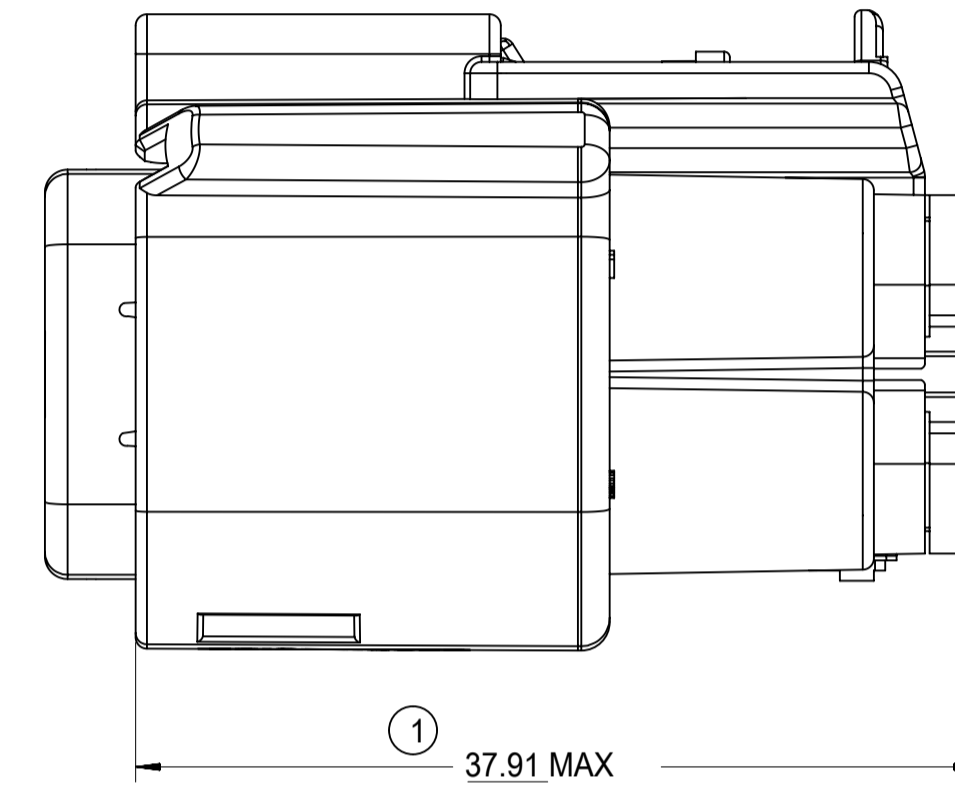

SHEET DESCRIPTION

RECEPTACLE CONNECTOR ASSEMBLY

OPTIONAL LASER MARKING ON THIS SURFACE
SEE NOTE 3g.

MANUFACTURING LOCATION
CODE THIS LOCATION

RECYCLE CODE
THIS LOCATION

MOLD CAVITY I.D.
THIS LOCATION

SYMBOLS		THIS DRAWING CONTAINS INFORMATION THAT IS PROPRIETARY TO MOLEX ELECTRONIC TECHNOLOGIES, LLC AND SHOULD NOT BE USED WITHOUT WRITTEN PERMISSION		CURRENT REV DESC:		molex	
DIMENSION UNITS	SCALE						
▽ = 0	mm	3:1		EC NO: 619601		MX150 16 WAY HYBRID RECPT SEALED ASSEMBLY	
▽ = 0	GENERAL TOLERANCES (UNLESS SPECIFIED)		DRWN: HKLIANG 2019/07/25		PRODUCT CUSTOMER DRAWING		
▽ = 0	ANGULAR TOL ± 3.0°		CHK'D: MVANSLAMBROU 2019/08/02		DOCUMENT NUMBER		
▽ = 0	4 PLACES	±	APPR: MVANSLAMBROU 2019/08/02		SD-34985-8001		
▽ = 0	3 PLACES	±	INITIAL REVISION:		DOC TYPE | DOC PART | REVISION		
▽ = 0	2 PLACES	± 0.1	DRWN: TYE 2014/09/12		PSD 001 D2		
▽ = 0	1 PLACE	± 0.3	APPR: VKOSHY 2014/09/22		MATERIAL NUMBER		
▽ = 0	0 PLACES	±	THIRD ANGLE PROJECTION		CUSTOMER		
▽ = 0	DRAFT WHERE APPLICABLE MUST REMAIN WITHIN DIMENSIONS		DRAWING		SHEET NUMBER		
▽ = 0			A1-SIZE 34985		GENERAL MARKET 4 OF 4