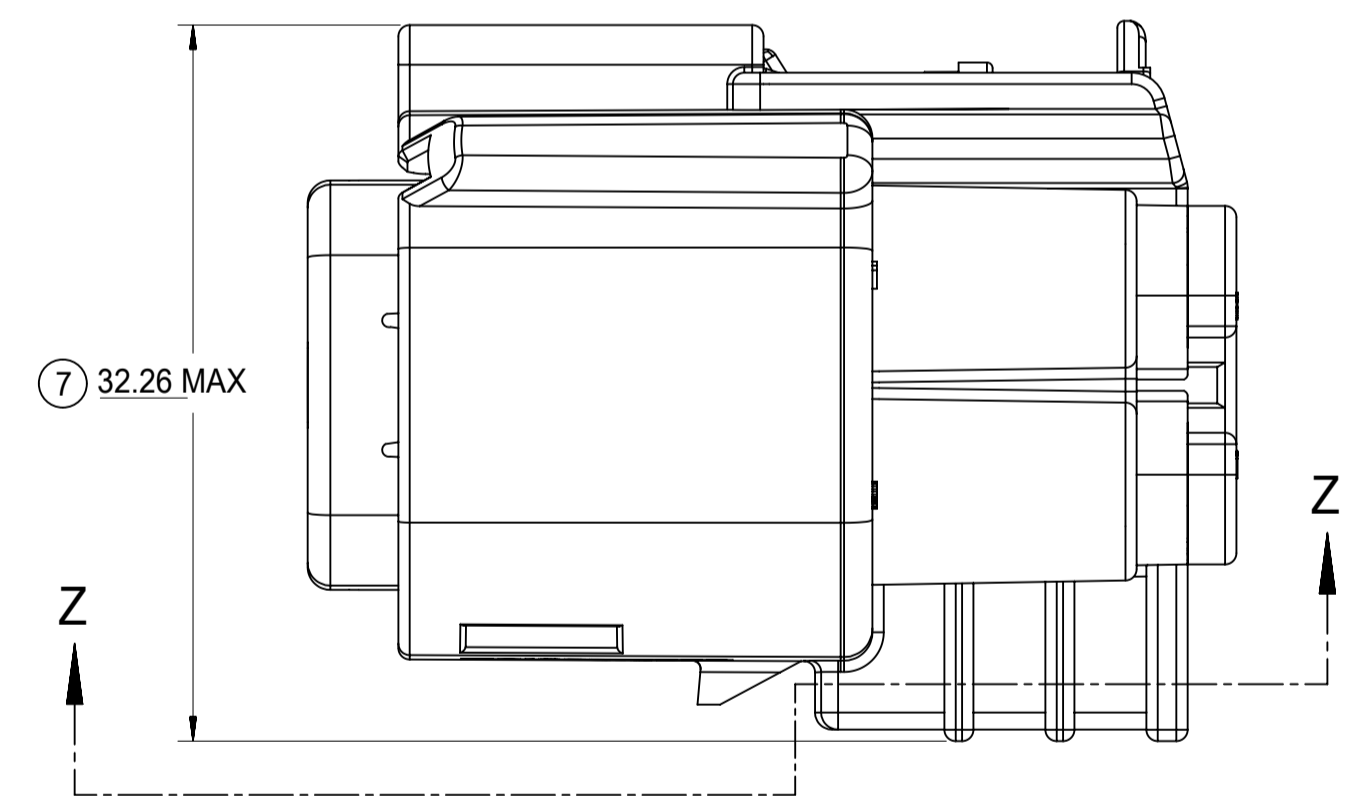

# SHEET DESCRIPTION

RECEPTACLE CONNECTOR ASSEMBLY

OPTIONAL LASER MARKING ON THIS SURFACE  
SEE NOTE 3g.

MANUFACTURING LOCATION  
CODE THIS LOCATION

RECYCLE CODE  
THIS LOCATION

MOLD CAVITY I.D.  
THIS LOCATION