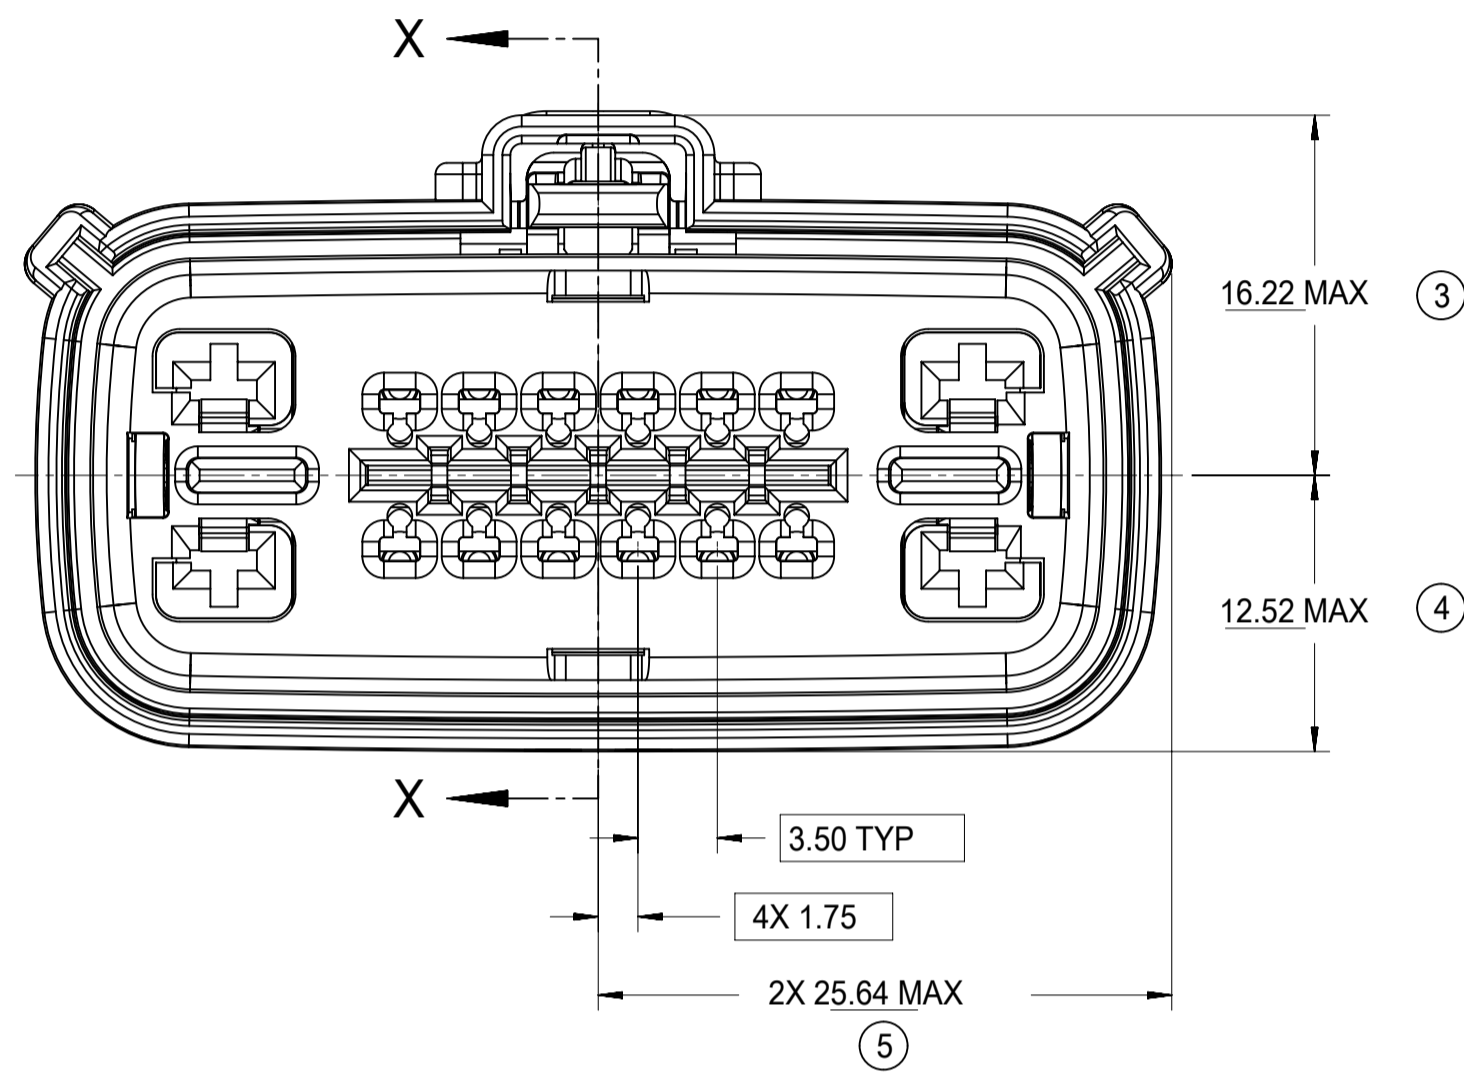

SHEET DESCRIPTION

RECEPTACLE CONNECTOR ASSEMBLY

OPTIONAL LASER MARKING ON THIS SURFACE
SEE NOTE 3g.

MANUFACTURING LOCATION
CODE THIS LOCATION

RECYCLE CODE
THIS LOCATION

MOLD CAVITY I.D.
THIS LOCATION

SYMBOLS		THIS DRAWING CONTAINS INFORMATION THAT IS PROPRIETARY TO MOLEX ELECTRONIC TECHNOLOGIES, LLC AND SHOULD NOT BE USED WITHOUT WRITTEN PERMISSION		CURRENT REV DESC:		molex	
DIMENSION UNITS	SCALE						
▽ = 0	mm	3:1		EC NO: 619601		MX150 16 WAY HYBRID RECPT SEALED ASSEMBLY	
▽ = 0	GENERAL TOLERANCES (UNLESS SPECIFIED)		DRWN: HKLIANG 2019/07/25		PRODUCT CUSTOMER DRAWING		
▽ = 0	ANGULAR TOL ± 3.0°		CHK'D: MVANSLAMBROU 2019/08/02		DOCUMENT NUMBER		
▽ = 0	4 PLACES	±	APPR: MVANSLAMBROU 2019/08/02		SD-34985-8001		
▽ = 0	3 PLACES	±	INITIAL REVISION:		DOC TYPE | DOC PART | REVISION		
▽ = 0	2 PLACES	± 0.1	DRWN: TYE 2014/09/12		PSD 001 D2		
▽ = 0	1 PLACE	± 0.3	APPR: VKOSHY 2014/09/22		MATERIAL NUMBER		
▽ = 0	0 PLACES	±	THIRD ANGLE PROJECTION		CUSTOMER		
▽ = 0	DRAFT WHERE APPLICABLE MUST REMAIN WITHIN DIMENSIONS		DRAWING		SHEET NUMBER		
▽ = 0			A1-SIZE 34985		GENERAL MARKET 4 OF 4