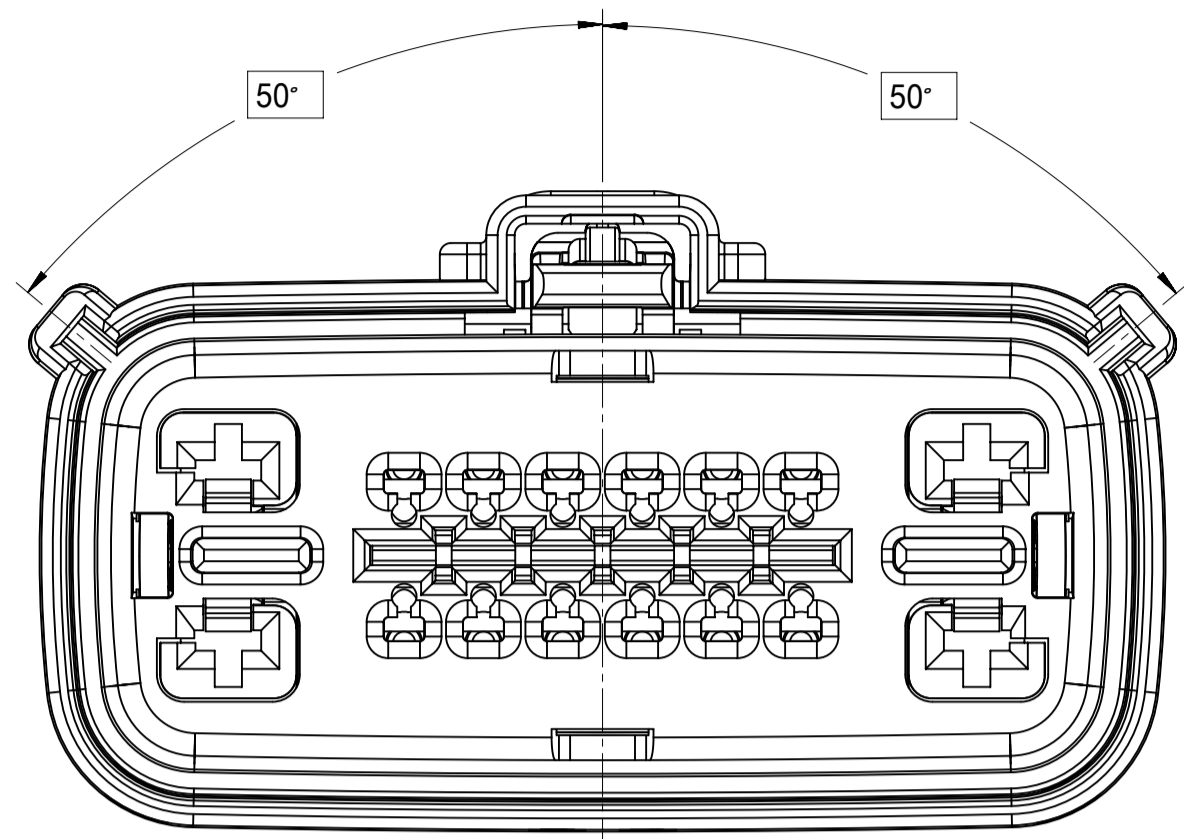

SHEET DESCRIPTION

KEY CONFIGURATIONS

KEY A