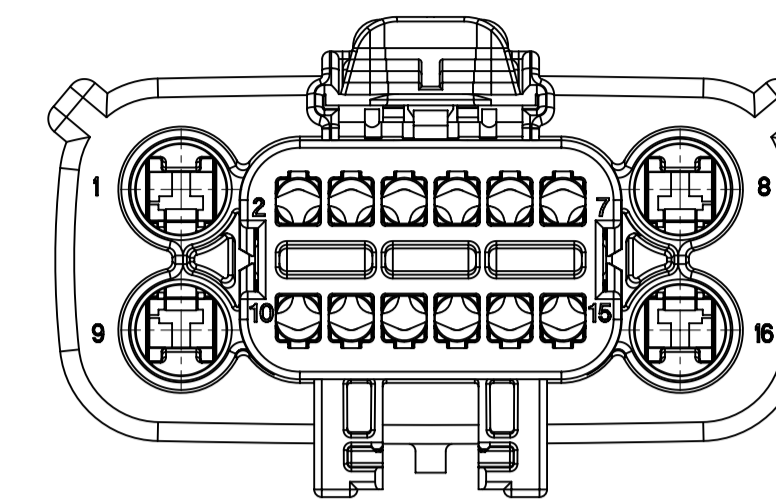

SYMBOLS	THIS DRAWING CONTAINS INFORMATION THAT IS PROPRIETARY TO MOLEX ELECTRONIC TECHNOLOGIES, LLC AND SHOULD NOT BE USED WITHOUT WRITTEN PERMISSION		CURRENT REV DESC:	
	DIMENSION UNITS	SCALE		
	mm	1.5:1		
	GENERAL TOLERANCES (UNLESS SPECIFIED)			
	ANGULAR TOL ± 3.0°			
	4 PLACES	±		
	3 PLACES	±		
	2 PLACES	± 0.1		
	1 PLACE	± 0.3		
	0 PLACES	±		
	DRAFT WHERE APPLICABLE MUST REMAIN WITHIN DIMENSIONS			
	THIRD ANGLE PROJECTION			
		DRAWING	SERIES	
		A1-SIZE	34985	
EC NO: 619601				
DRWN: HKLIANG 2019/07/25				
CHK'D: MVANSLAMBROU 2019/08/02				
APPR: MVANSLAMBROU 2019/08/02				
INITIAL REVISION:				
DRWN: TYE 2014/09/12				
APPR: VKOSHY 2014/09/22				
DOCUMENT NUMBER		DOC TYPE	DOC PART	REVISION
SD-34985-8001		PSD	001	D2
MATERIAL NUMBER		CUSTOMER		SHEET NUMBER
		GENERAL MARKET		1 OF 4

## CONFIGURATIONS

STANDARD (STD) - ALL OPEN 2.8mm CAVITIES

STANDARD (STD) - ALL OPEN 2.8mm CAVITIES WITH CLIPSLOT

SHORTING (SHRT) BAR - ALL OPEN 2.8mm CAVITIES

SHORTING (SHRT) BAR - ALL OPEN 2.8mm CAVITIES WITH CLIPSLOT