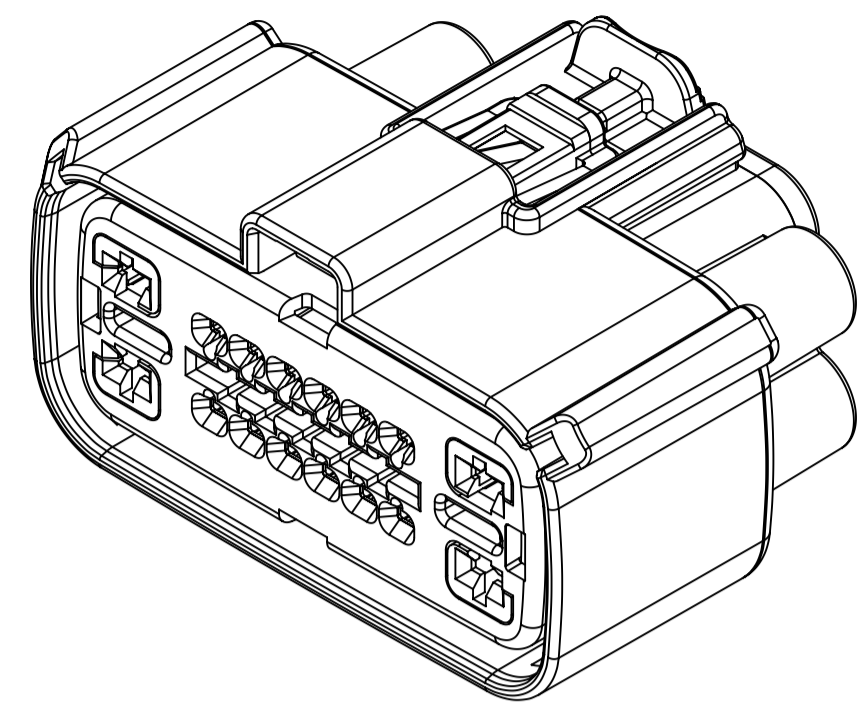

SHEET DESCRIPTION

CONFIGURATIONS

STANDARD (STD) - ALL OPEN 2.8mm CAVITIES