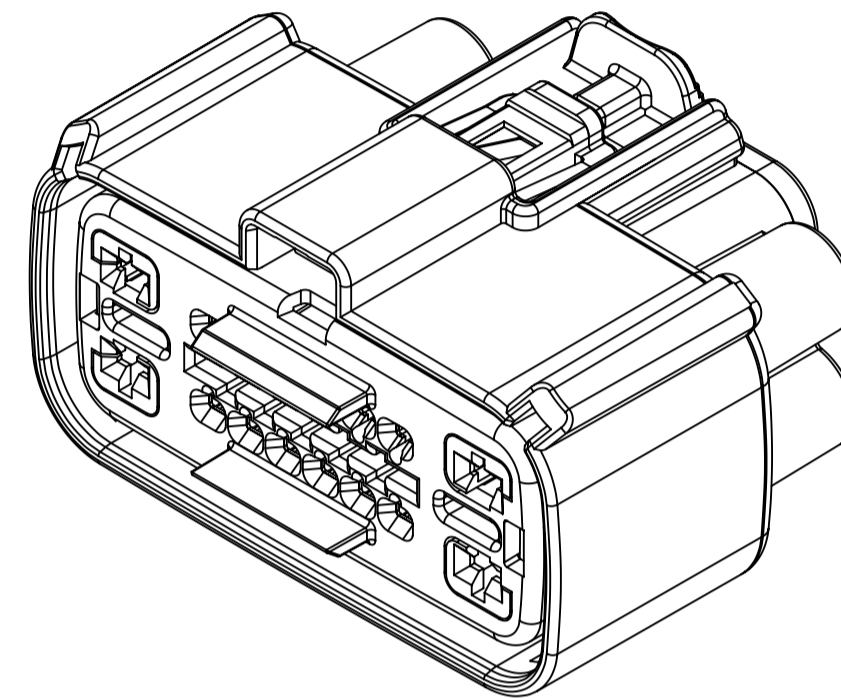

## CONFIGURATIONS

STANDARD (STD) - ALL OPEN 2.8mm CAVITIES

STANDARD (STD) - ALL OPEN 2.8mm CAVITIES WITH CLIPSLOT

SHORTING (SHRT) BAR - ALL OPEN 2.8mm CAVITIES

SHORTING (SHRT) BAR - ALL OPEN 2.8mm CAVITIES WITH CLIPSLOT