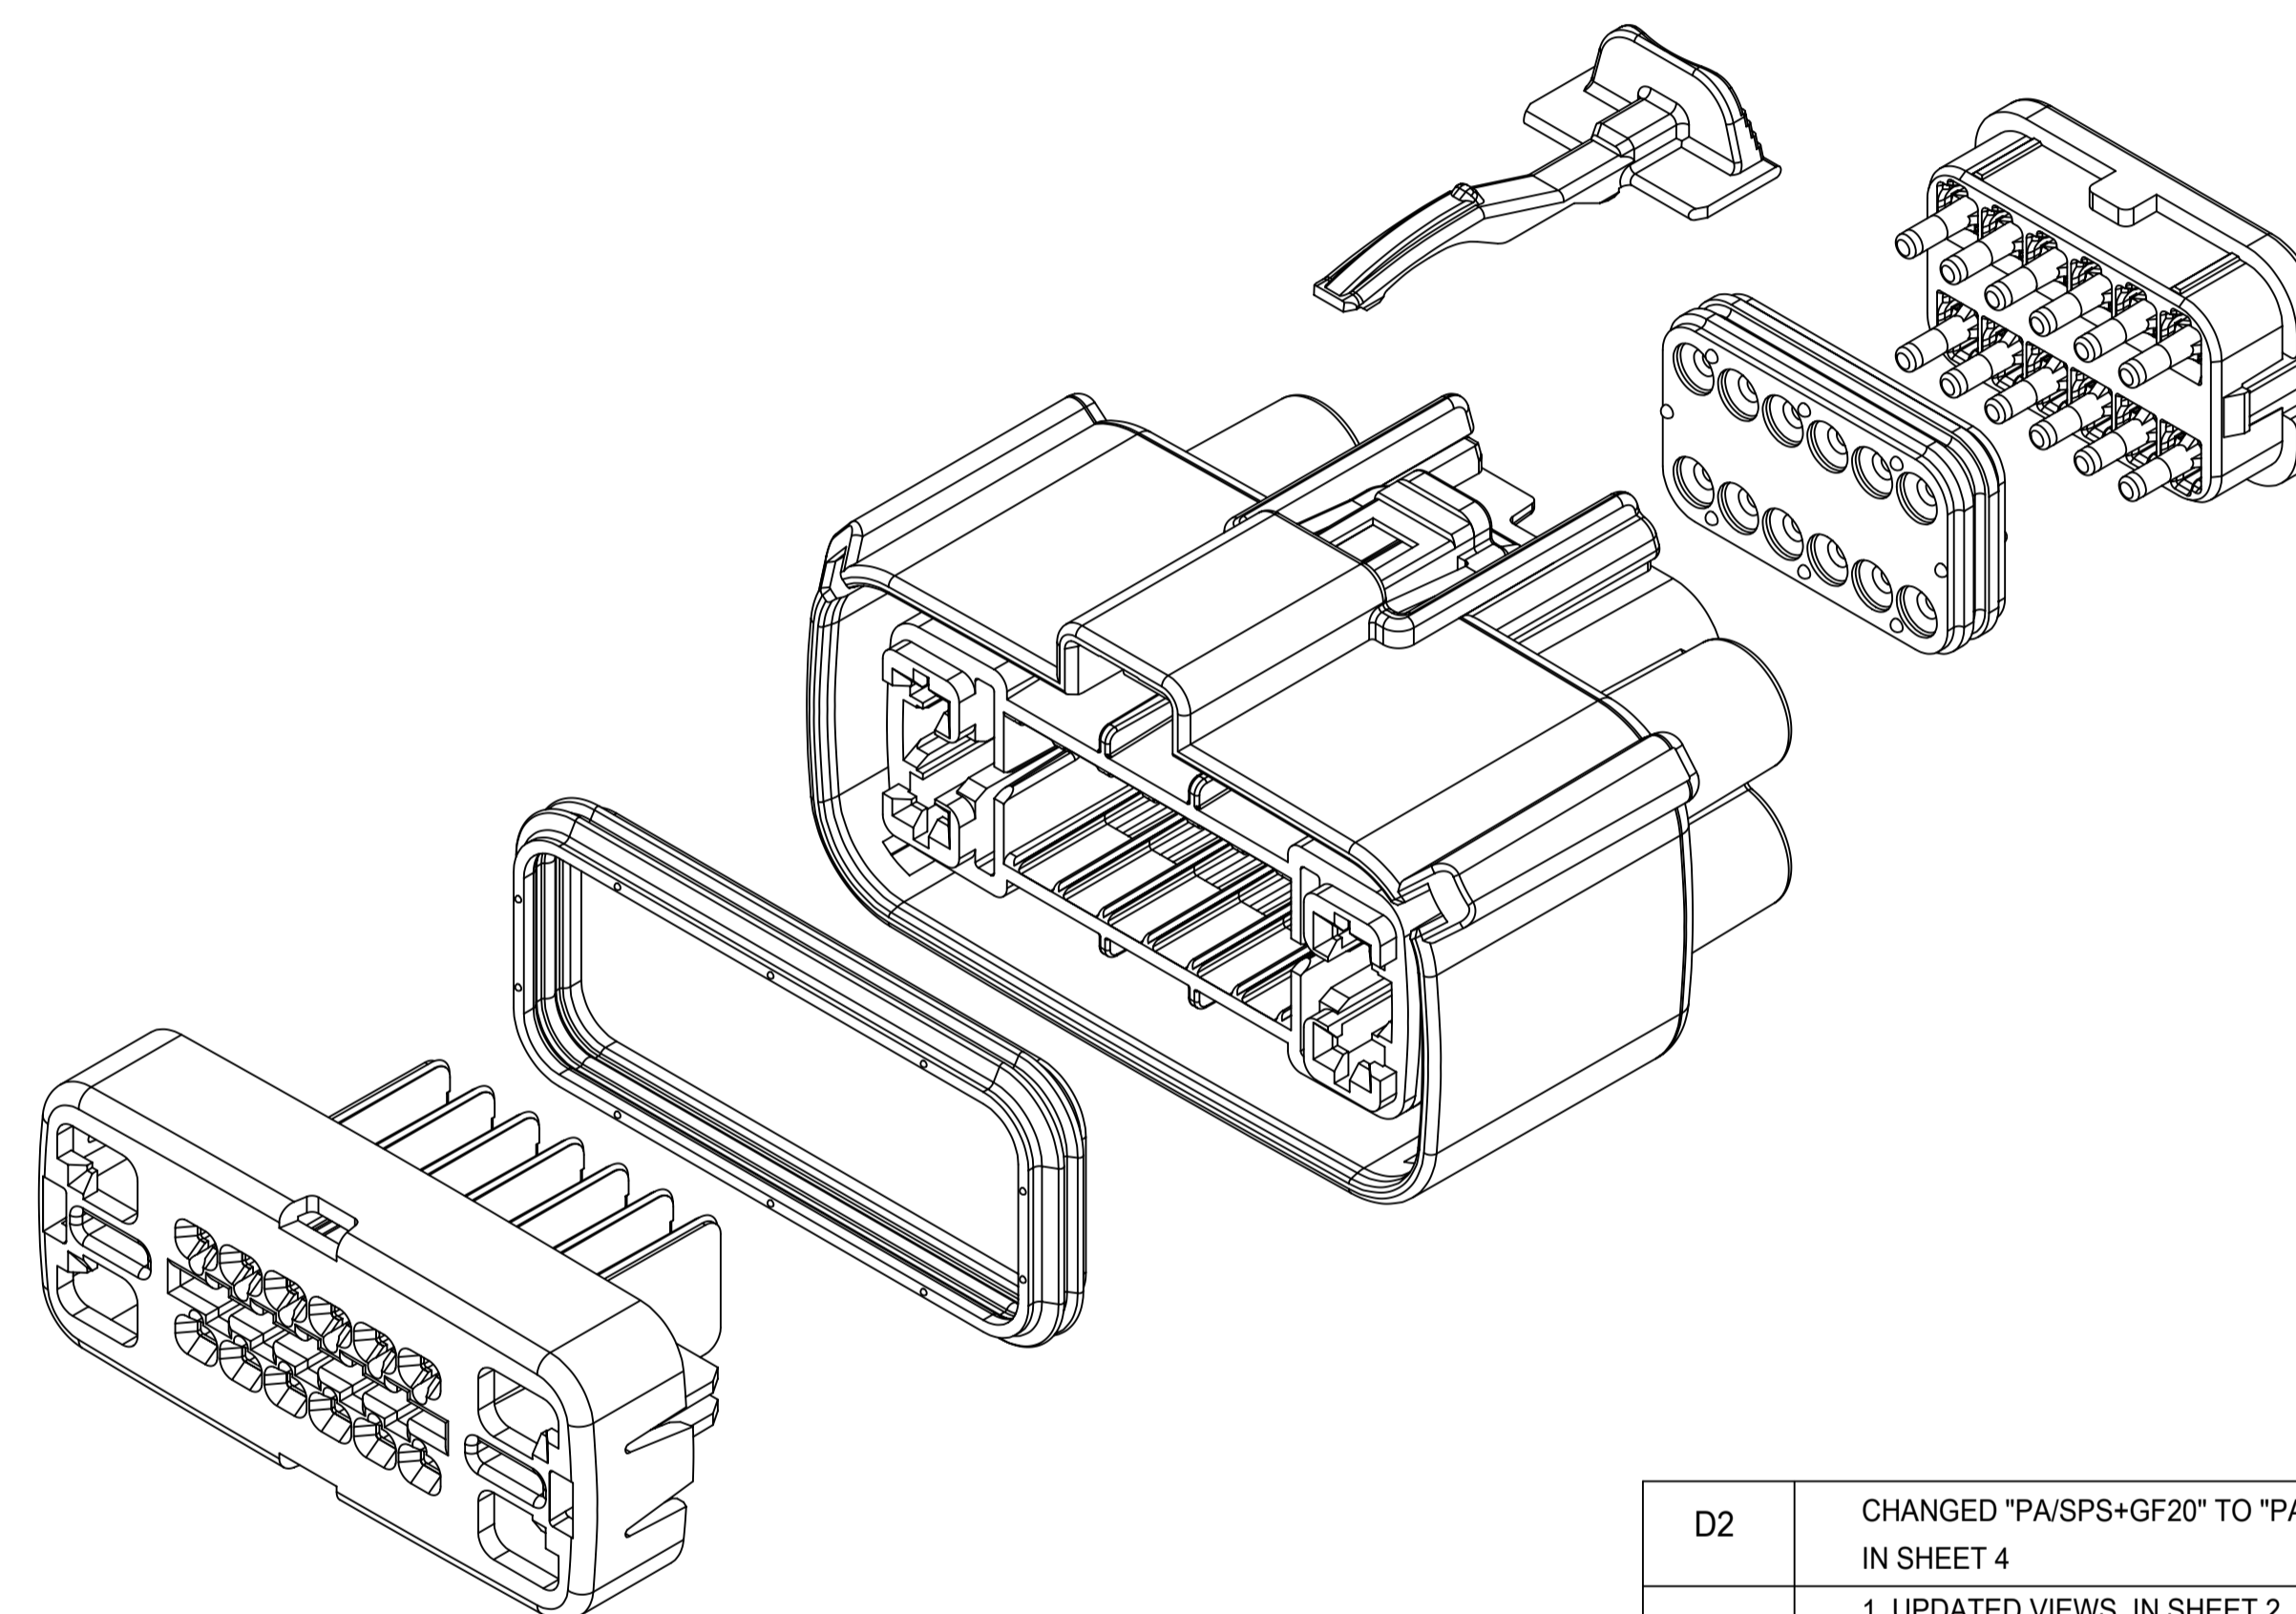

PACKAGING	
DESCRIPTION	DRAWING NO.
W/ CLIPSLOT	PK-30907-895
W/O CLIPSLOT	PK-31300-094

MATING INTERFACE/CONNECTOR DRAWINGS		
DESCRIPTION	INTERFACE DEFINITION	MOLEX INLINE
W/O SHORTING BAR	*999-S-016-2-Z02	SD-34986-8001
W/ SHORTING BAR	N/A	SD-34986-8001

INSPECTION NUMBER LOG	
LAST NUMBER:	11
ADDED:	
REMOVED:	

D2	CHANGED "PA/SPS+GF20" TO "PA/SPS-GF20" IN SHEET 4
D1	1. UPDATED VIEWS IN SHEET 2 2. CHANGED DIM 10.98 TO 11.00, 6.61 TO 6.60, 15.00+/-0.10 TO 15.00+0.30/-0.20 IN SHEET 4
D	REMOVED BOM (REFER TO SD-34985-8002)
C	NEW P/N 34985-4026 THRU 4028
B	NEW P/N 34985-4023 THRU 4025
A2	UPDATED PACKAGING DWGS
A1	FIXED TYPO IN NOTE 1a
A	INITIAL RELEASE
REV	REV DESCRIPTION

SYMBOLS	THIS DRAWING CONTAINS INFORMATION THAT IS PROPRIETARY TO MOLEX ELECTRONIC TECHNOLOGIES, LLC AND SHOULD NOT BE USED WITHOUT WRITTEN PERMISSION		CURRENT REV DESC:	
	DIMENSION UNITS	SCALE		
	mm	1.5:1		
	GENERAL TOLERANCES (UNLESS SPECIFIED)			
	ANGULAR TOL ± 3.0°			
	4 PLACES	±		
	3 PLACES	±		
	2 PLACES	± 0.1		
	1 PLACE	± 0.3		
	0 PLACES	±		
	DRAFT WHERE APPLICABLE MUST REMAIN WITHIN DIMENSIONS			
	THIRD ANGLE PROJECTION			
		DRAWING	SERIES	
		A1-SIZE	34985	
EC NO: 619601				
DRWN: HKLIANG 2019/07/25				
CHK'D: MVANSLAMBROU 2019/08/02				
APPR: MVANSLAMBROU 2019/08/02				
INITIAL REVISION:				
DRWN: TYE 2014/09/12				
APPR: VKOSHY 2014/09/22				
DOCUMENT NUMBER		DOC TYPE	DOC PART	REVISION
SD-34985-8001		PSD	001	D2
MATERIAL NUMBER		CUSTOMER		SHEET NUMBER
		GENERAL MARKET		1 OF 4