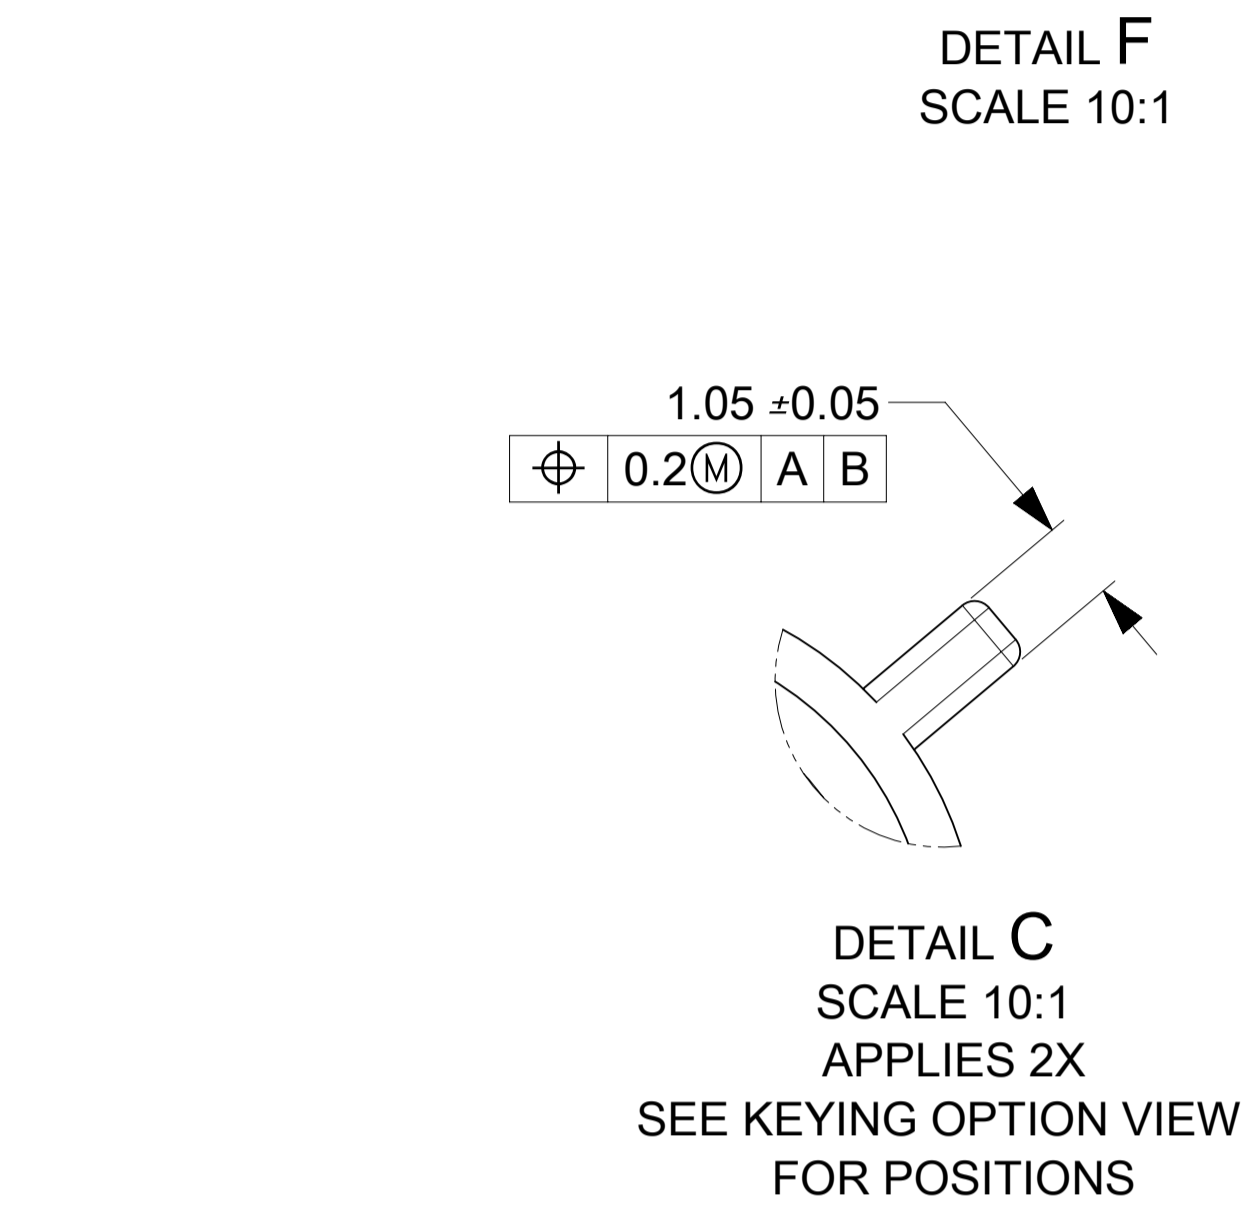

EWCAP PIN	OPTION	MATING CONNECTOR COLOR
999-S-016-2-H01	H	YELLOW
999-S-016-2-G01	G	YELLOW
999-S-016-2-F01	F	YELLOW
999-S-016-2-E01	E	YELLOW
999-S-016-2-D01	D	BLACK
999-S-016-2-C01	C	DARK GREY
999-S-016-2-B01	B	GREY
999-S-016-2-A01	A	BLACK

1. NOTES: UNLESS OTHERWISE SPECIFIED
1. DRAFT ANGLE PERMISSIBLE 0.25° MAXIMUM.
  2. ALL DIMENSIONS SHOWN IN MILLIMETERS.
  3. DIMENSIONING AND TOLERANCING PER ASME Y14.5M-1994
  4. RADII ON ALL CORNERS SHOWN SHARP OR ALL UNSPECIFIED RADII: 0.25 EXCEPT AS NOTED.
  5. STANDARD COLORS FOR POLARIZATION (SEE CHART). DEVIATION REQUIRES APPROVAL OF AUTHORIZED PERSON.
  6. A FULL SHROUD ON THE MATING CONNECTOR IS REQUIRED TO INSURE THAT THE CONNECTOR-HEADER POLARIZATION FEATURES (OPTIONS A THRU H) WILL FUNCTION. THE SHROUD ALSO PREVENTS SCOOP DAMAGE TO THE HEADER PINS. REFER TO "SAE/USCAR-12 CONNECTOR DESIGN GUIDE LINES" FOR ADDITIONAL INFORMATION.
  7. REFER TO USCAR/EWCAP PART LIST AS FOUND ON WEBSITE <http://www.uscarteams.org>
  8. FOR BLADE TERMINAL DESIGN INFORMATION SEE EWCAP DWG. # EWCAP-001
  9. THIS IS A 100% CAD GENERATED PART. THE CAD MATHEMATICAL DATA IS THE MASTER FOR THIS PART. FOR DIMENSIONAL OR ANY INFORMATION NOT SHOWN ON THIS DRAWING, ANALYZE THE CAD MODEL.