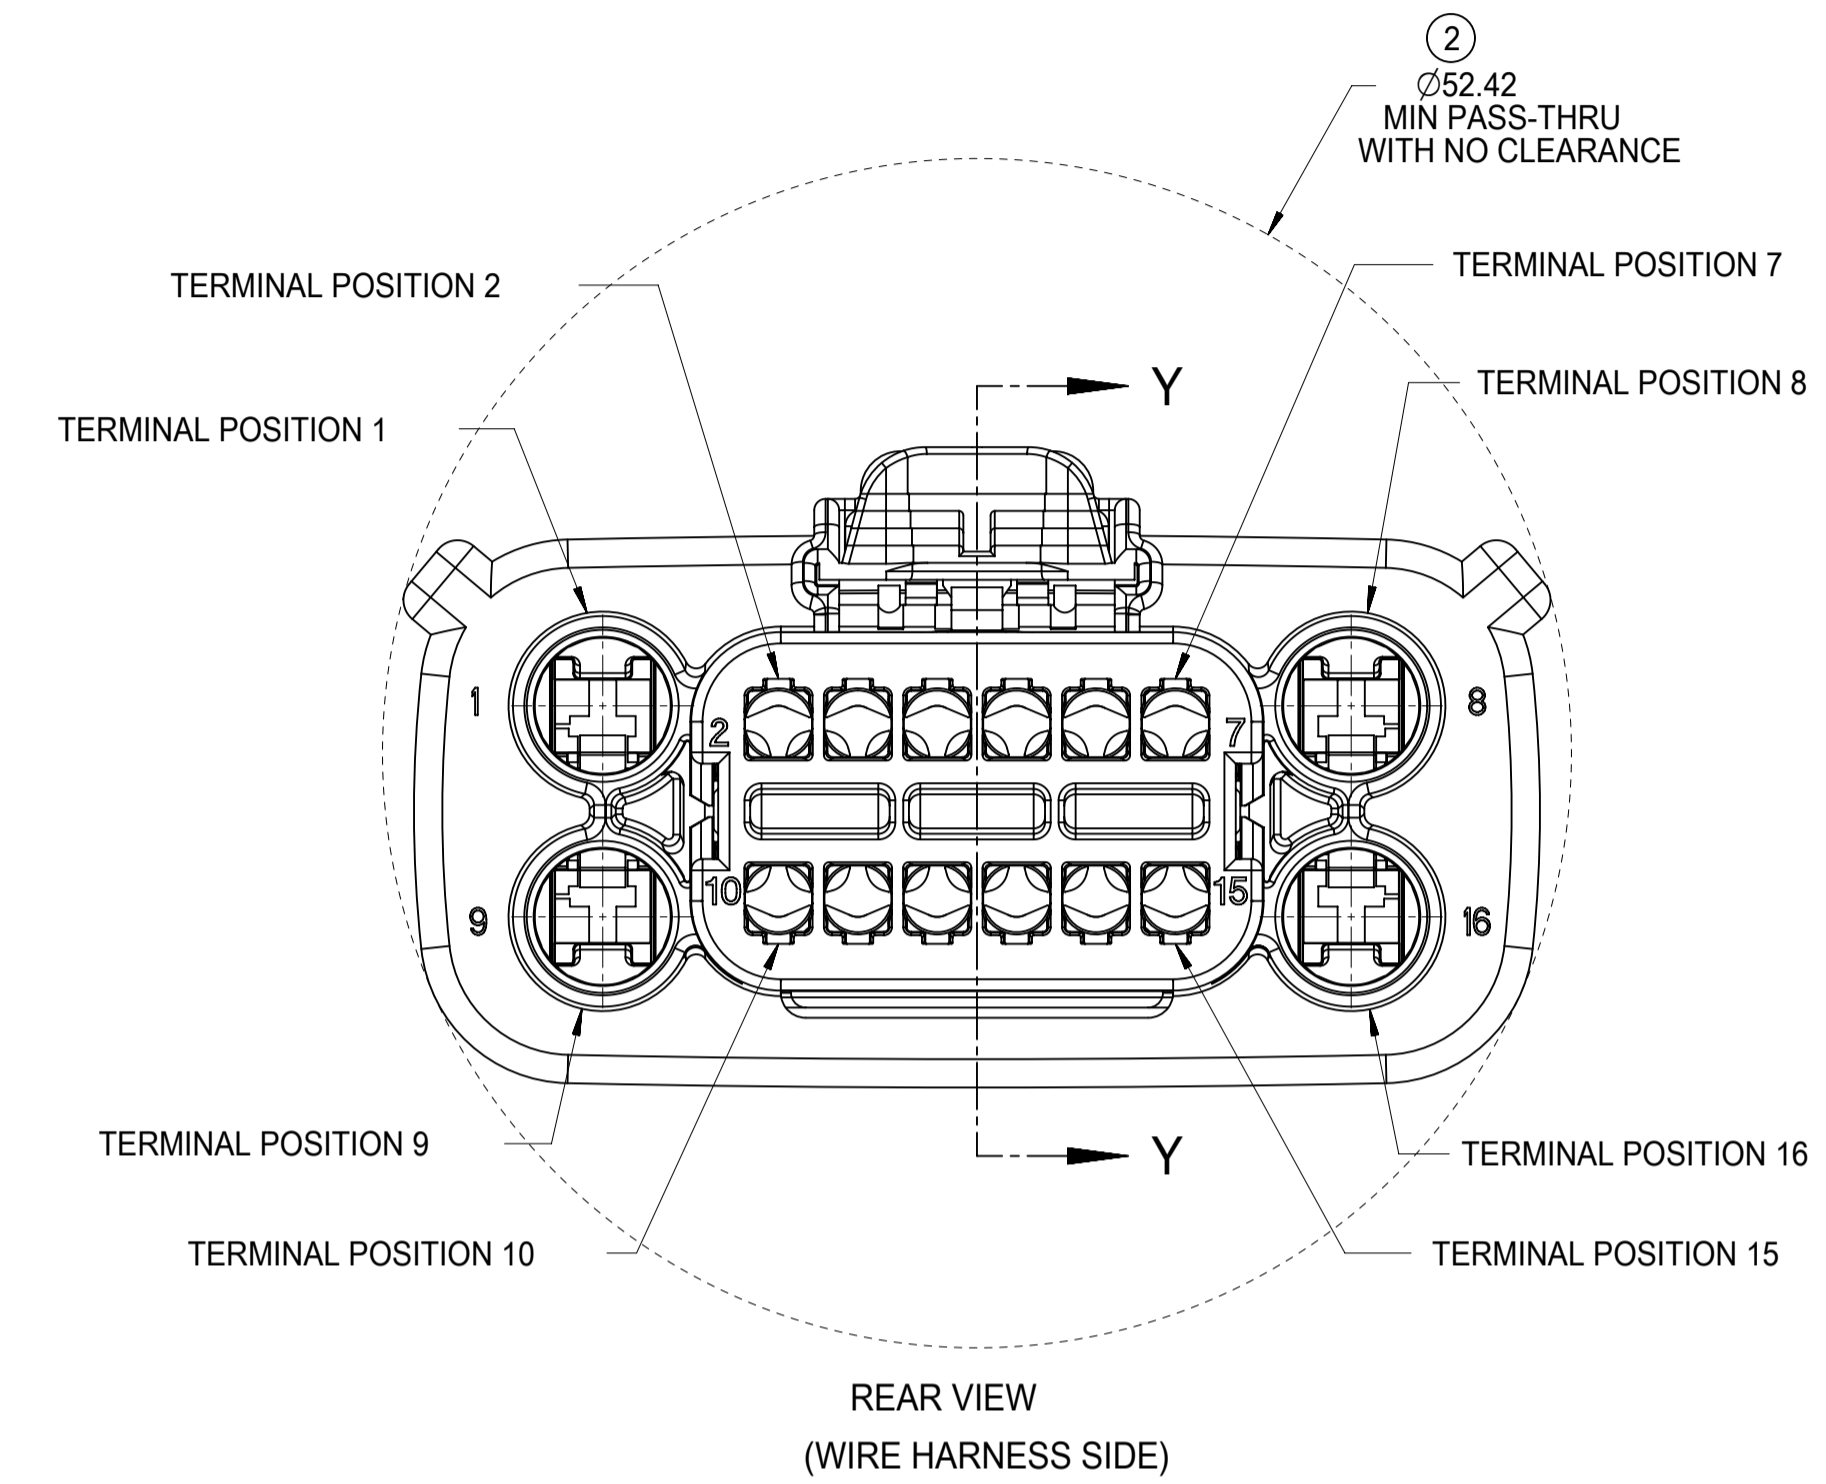

SHEET DESCRIPTION

RECEPTACLE CONNECTOR ASSEMBLY

OPTIONAL LASER MARKING ON THIS SURFACE
SEE NOTE 3g.

MANUFACTURING LOCATION
CODE THIS LOCATION

RECYCLE CODE
THIS LOCATION

MOLD CAVITY I.D.
THIS LOCATION

SYMBOLS		THIS DRAWING CONTAINS INFORMATION THAT IS PROPRIETARY TO MOLEX ELECTRONIC TECHNOLOGIES, LLC AND SHOULD NOT BE USED WITHOUT WRITTEN PERMISSION		CURRENT REV DESC:		molex	
DIMENSION UNITS	SCALE						
▽ = 0	mm	3:1		EC NO: 619601		MX150 16 WAY HYBRID RECPT SEALED ASSEMBLY	
▽ = 0	GENERAL TOLERANCES (UNLESS SPECIFIED)		DRWN: HKLIANG 2019/07/25		PRODUCT CUSTOMER DRAWING		
▽ = 0	ANGULAR TOL ± 3.0°		CHK'D: MVANSLAMBROU 2019/08/02		DOCUMENT NUMBER		
▽ = 0	4 PLACES	±	APPR: MVANSLAMBROU 2019/08/02		SD-34985-8001		
▽ = 0	3 PLACES	±	INITIAL REVISION:		DOC TYPE | DOC PART | REVISION		
▽ = 0	2 PLACES	± 0.1	DRWN: TYE 2014/09/12		PSD 001 D2		
▽ = 0	1 PLACE	± 0.3	APPR: VKOSHY 2014/09/22		MATERIAL NUMBER		
▽ = 0	0 PLACES	±	THIRD ANGLE PROJECTION		CUSTOMER		
▽ = 0	DRAFT WHERE APPLICABLE MUST REMAIN WITHIN DIMENSIONS		DRAWING		SHEET NUMBER		
▽ = 0			A1-SIZE 34985		GENERAL MARKET 4 OF 4