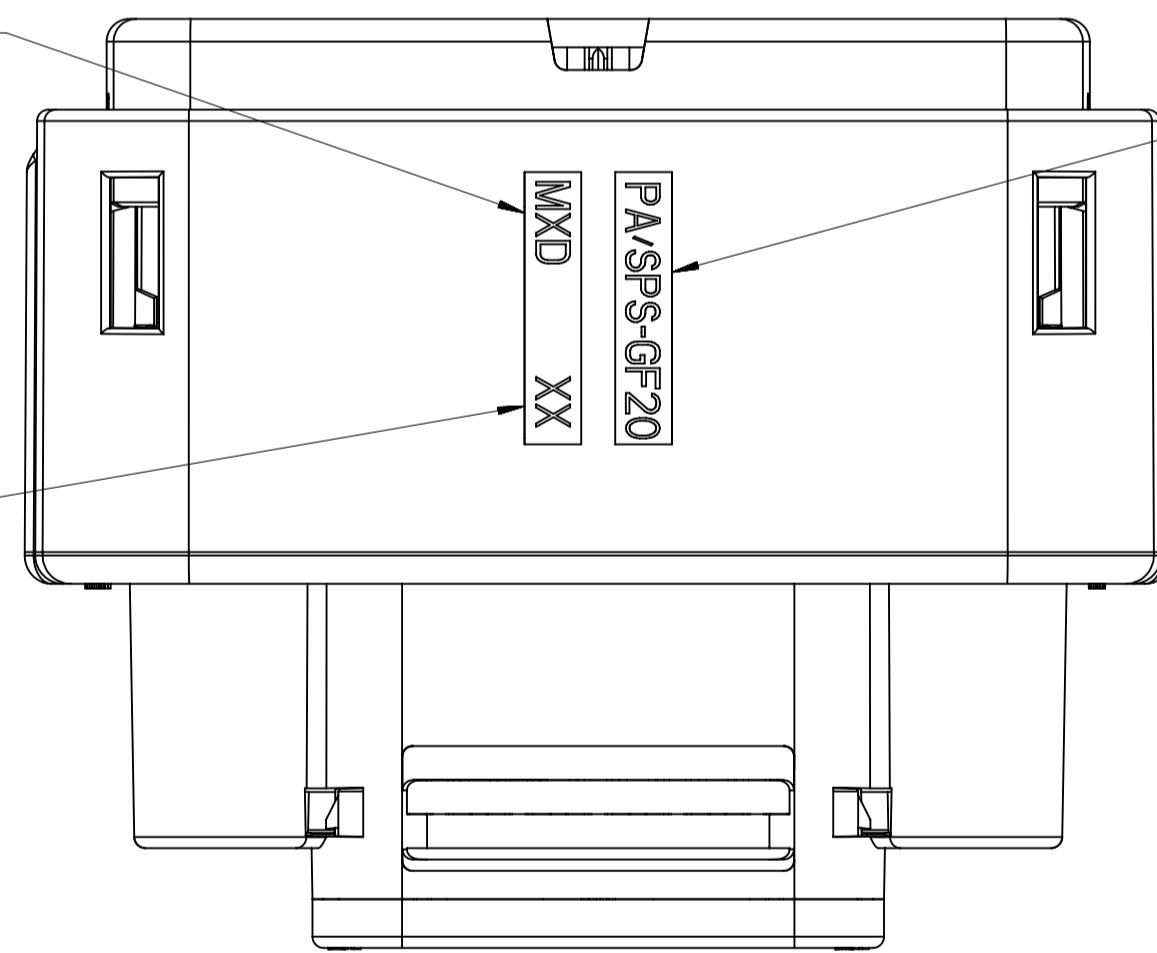

# SHEET DESCRIPTION

RECEPTACLE CONNECTOR ASSEMBLY

OPTIONAL LASER MARKING ON THIS SURFACE  
SEE NOTE 3g.

MANUFACTURING LOCATION  
CODE THIS LOCATION

RECYCLE CODE  
THIS LOCATION

MOLD CAVITY I.D.  
THIS LOCATION