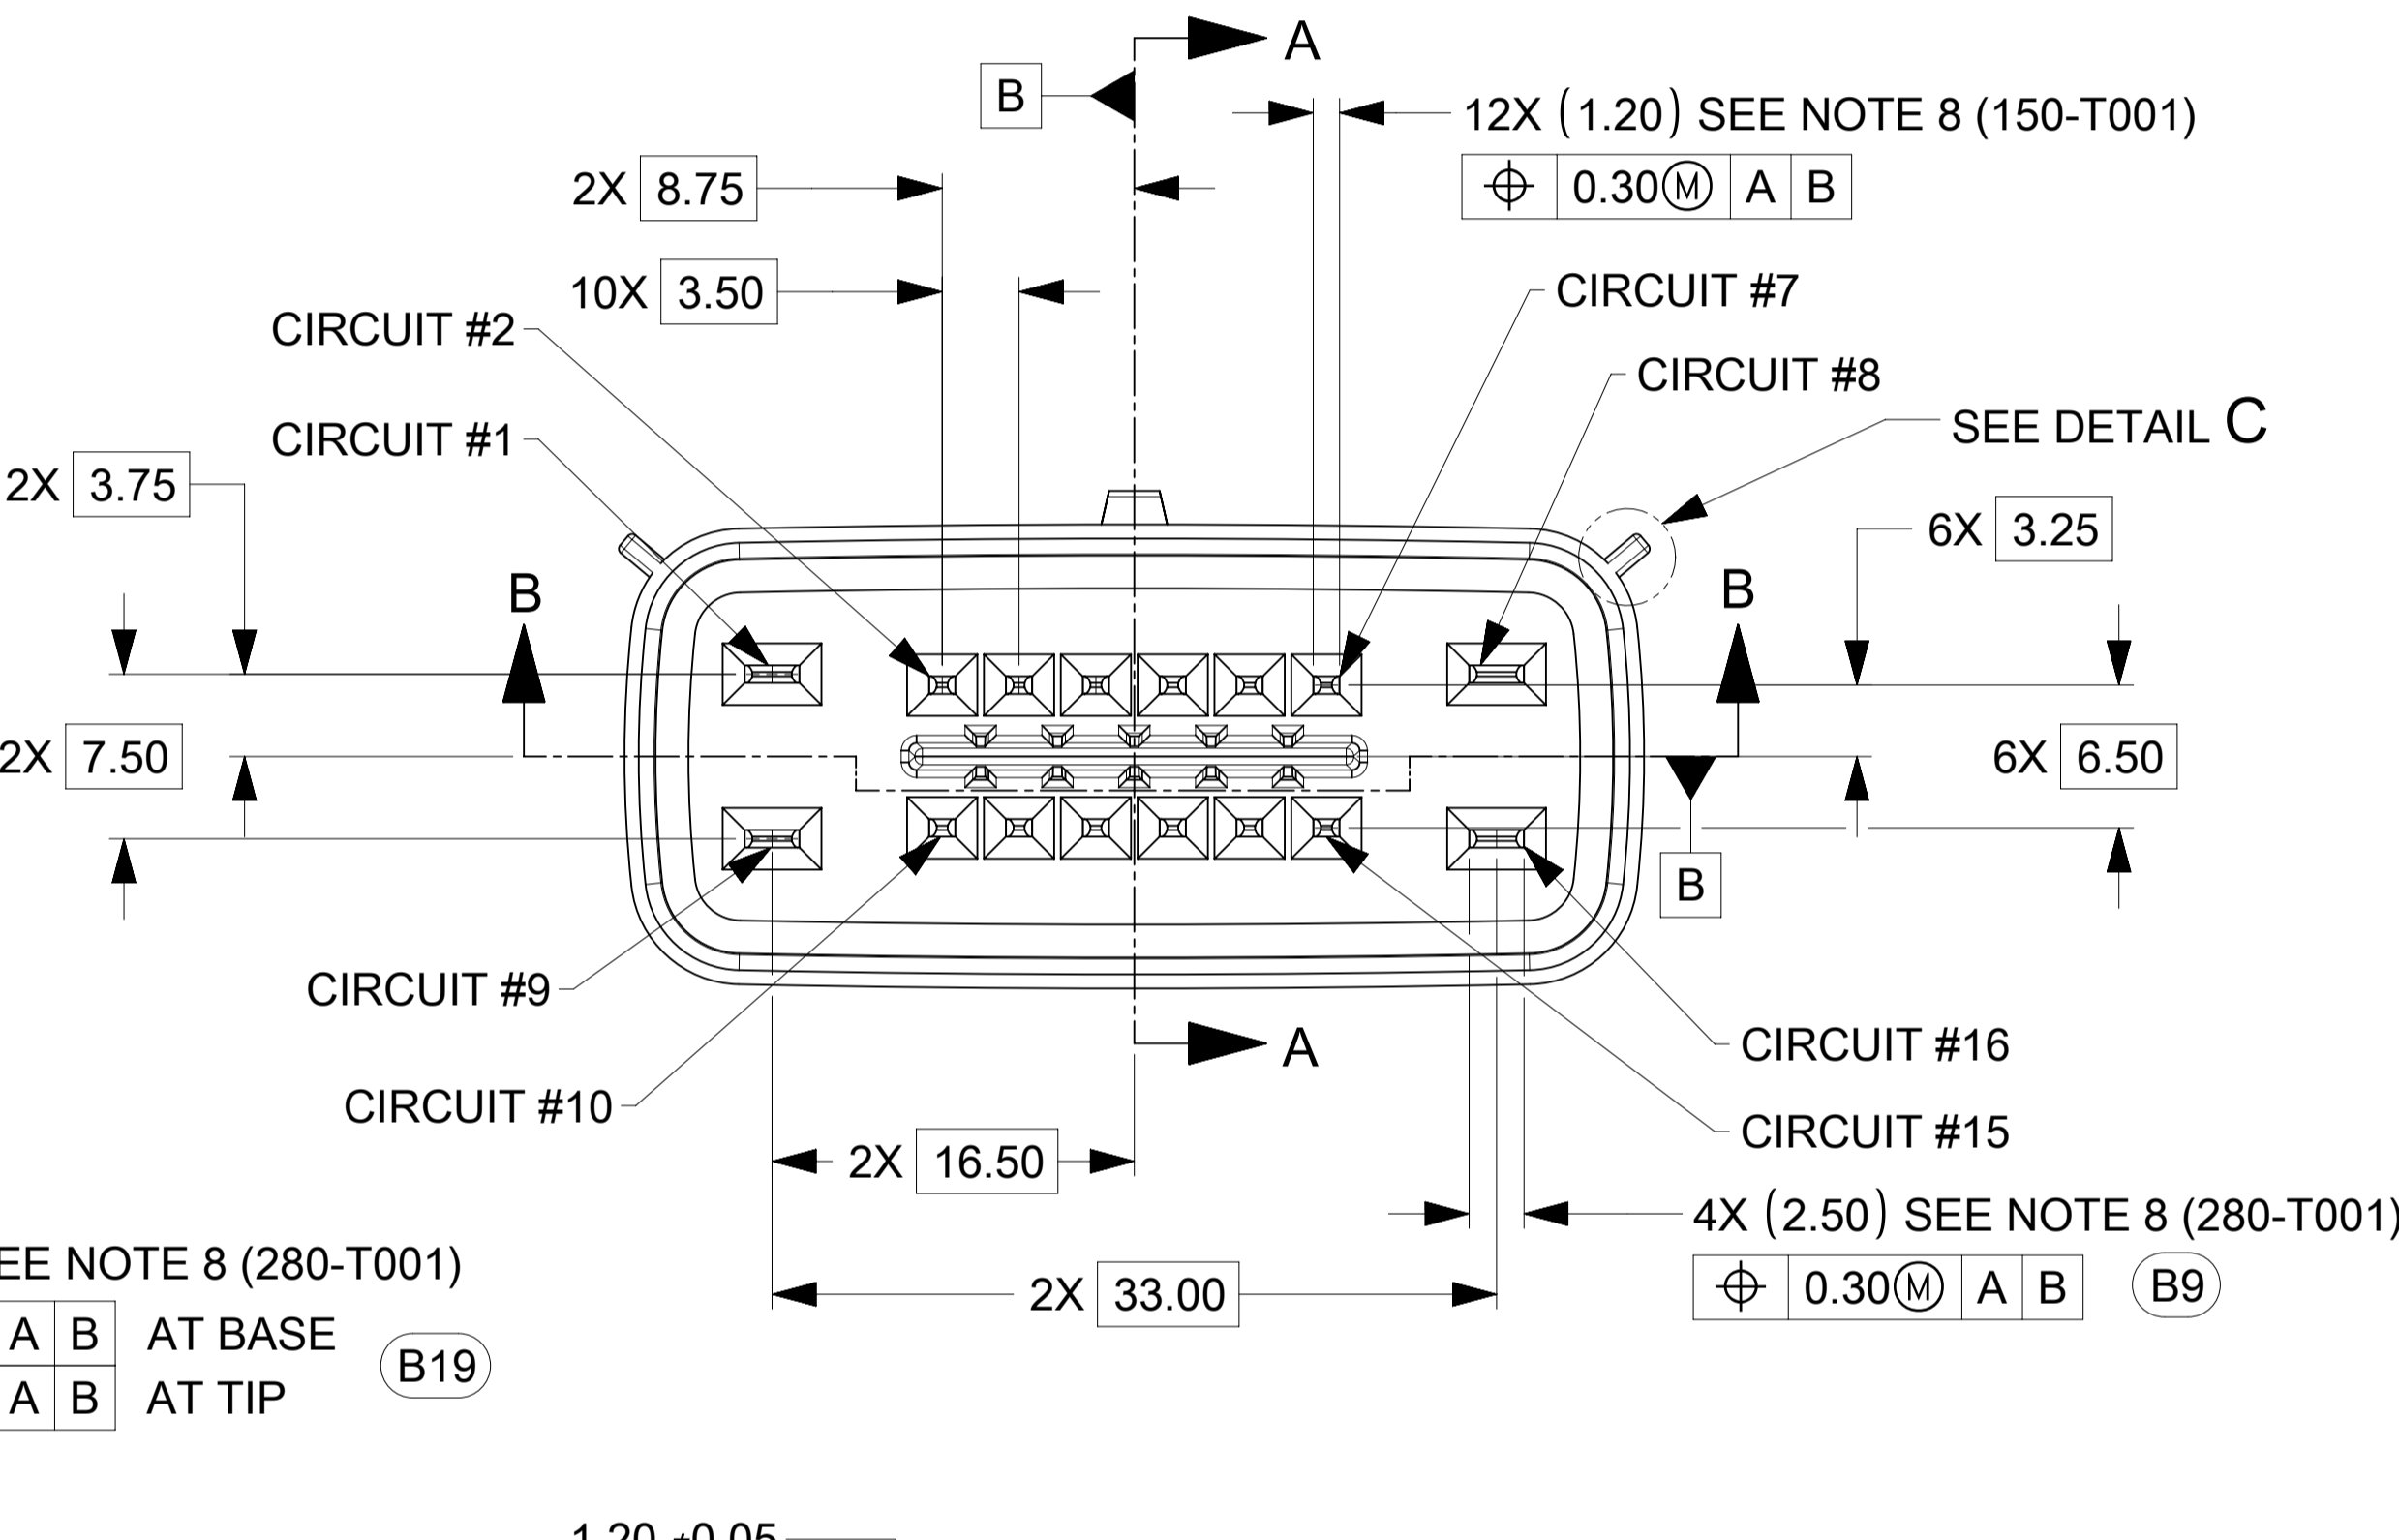

- NOTES: UNLESS OTHERWISE SPECIFIED
- DRAFT ANGLE PERMISSIBLE 0.25° MAXIMUM.
  - ALL DIMENSIONS SHOWN IN MILLIMETERS.
  - DIMENSIONING AND TOLERANCING PER ASME Y14.5M-1994
  - RADII ON ALL CORNERS SHOWN SHARP OR ALL UNSPECIFIED RADII: 0.25 EXCEPT AS NOTED.
  - STANDARD COLORS FOR POLARIZATION (SEE CHART). DEVIATION REQUIRES APPROVAL OF AUTHORIZED PERSON.
  - A FULL SHROUD ON THE MATING CONNECTOR IS REQUIRED TO INSURE THAT THE CONNECTOR-HEADER POLARIZATION FEATURES (OPTIONS A THRU H) WILL FUNCTION. THE SHROUD ALSO PREVENTS SCOOP DAMAGE TO THE HEADER PINS. REFER TO "SAE/USCAR-12 CONNECTOR DESIGN GUIDE LINES" FOR ADDITIONAL INFORMATION.
  - REFER TO USCAR/EWCAP PART LIST AS FOUND ON WEBSITE <http://www.uscarteams.org>
  - FOR BLADE TERMINAL DESIGN INFORMATION SEE EWCAP DWG. # EWCAP-001
  - THIS IS A 100% CAD GENERATED PART. THE CAD MATHEMATICAL DATA IS THE MASTER FOR THIS PART. FOR DIMENSIONAL OR ANY INFORMATION NOT SHOWN ON THIS DRAWING, ANALYZE THE CAD MODEL.