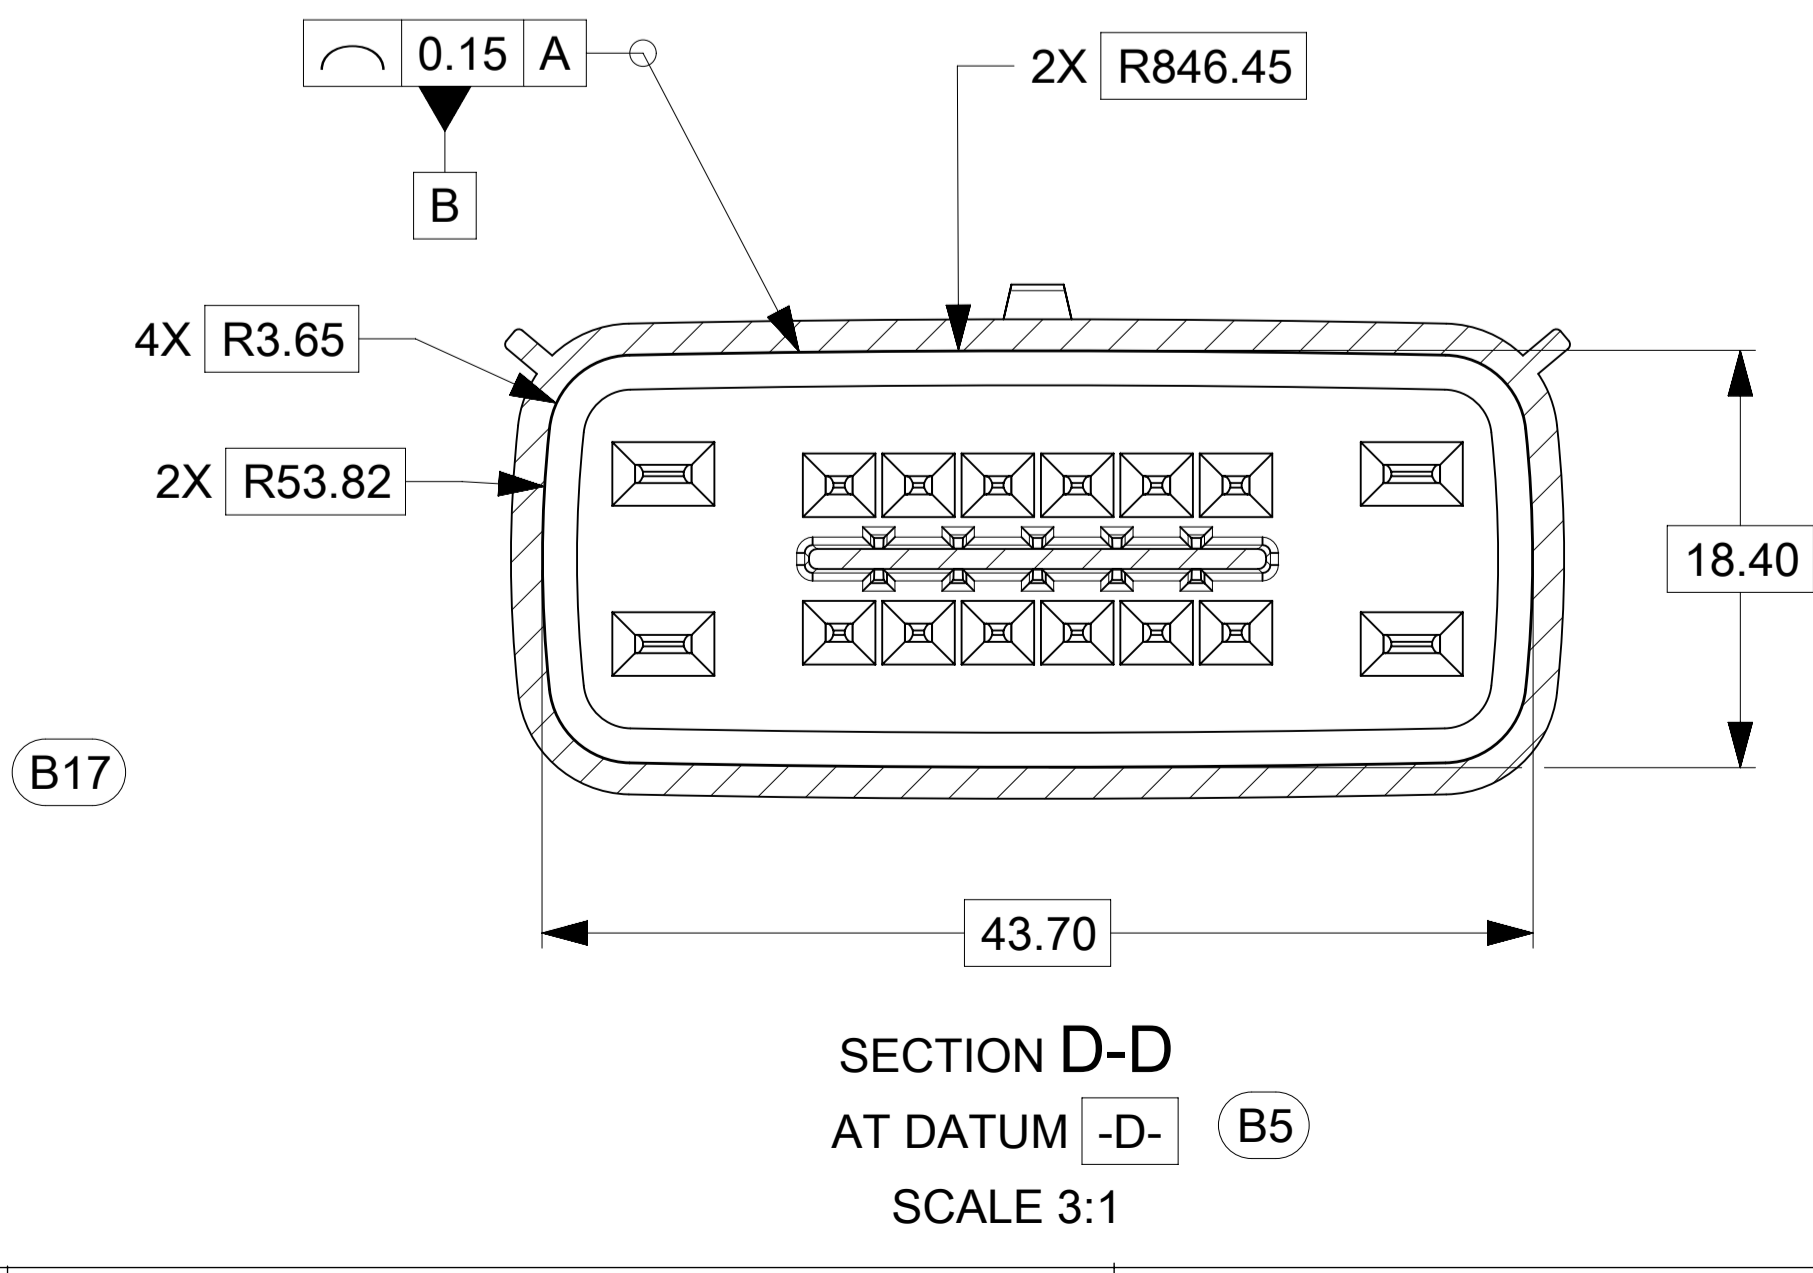

EWCAP PIN	OPTION	MATING CONNECTOR COLOR
999-S-016-2-H01	H	YELLOW
999-S-016-2-G01	G	YELLOW
999-S-016-2-F01	F	YELLOW
999-S-016-2-E01	E	YELLOW
999-S-016-2-D01	D	BLACK
999-S-016-2-C01	C	DARK GREY
999-S-016-2-B01	B	GREY
999-S-016-2-A01	A	BLACK

1. NOTES: UNLESS OTHERWISE SPECIFIED
1. DRAFT ANGLE PERMISSIBLE 0.25° MAXIMUM.
  2. ALL DIMENSIONS SHOWN IN MILLIMETERS.
  3. DIMENSIONING AND TOLERANCING PER ASME Y14.5M-1994
  4. RADII ON ALL CORNERS SHOWN SHARP OR ALL UNSPECIFIED RADII: 0.25 EXCEPT AS NOTED.
  5. STANDARD COLORS FOR POLARIZATION (SEE CHART). DEVIATION REQUIRES APPROVAL OF AUTHORIZED PERSON.
  6. A FULL SHROUD ON THE MATING CONNECTOR IS REQUIRED TO INSURE THAT THE CONNECTOR-HEADER POLARIZATION FEATURES (OPTIONS A THRU H) WILL FUNCTION. THE SHROUD ALSO PREVENTS SCOOP DAMAGE TO THE HEADER PINS. REFER TO "SAE/USCAR-12 CONNECTOR DESIGN GUIDE LINES" FOR ADDITIONAL INFORMATION.
  7. REFER TO USCAR/EWCAP PART LIST AS FOUND ON WEBSITE <http://www.uscarteams.org>
  8. FOR BLADE TERMINAL DESIGN INFORMATION SEE EWCAP DWG. # EWCAP-001
  9. THIS IS A 100% CAD GENERATED PART. THE CAD MATHEMATICAL DATA IS THE MASTER FOR THIS PART. FOR DIMENSIONAL OR ANY INFORMATION NOT SHOWN ON THIS DRAWING, ANALYZE THE CAD MODEL.