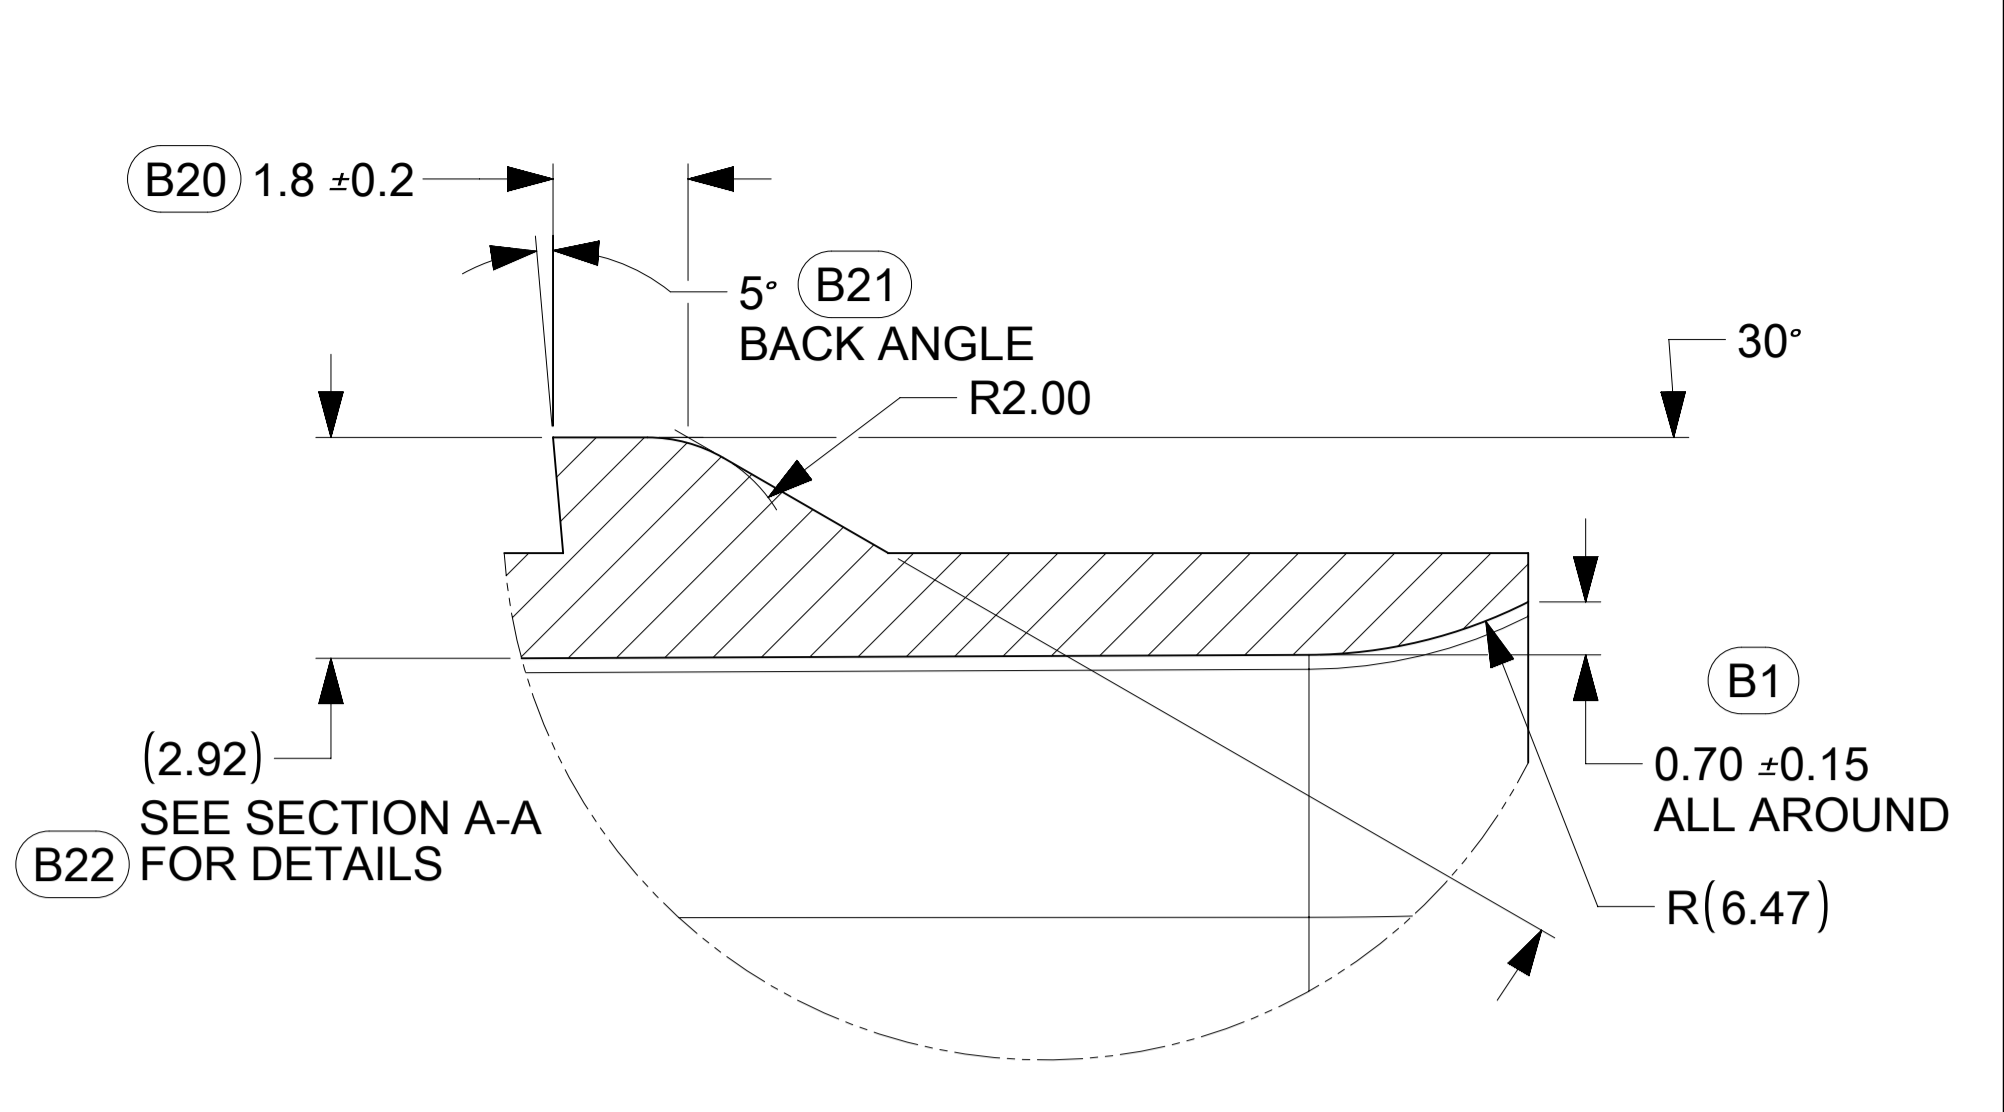

- NOTES: UNLESS OTHERWISE SPECIFIED
- DRAFT ANGLE PERMISSIBLE 0.25° MAXIMUM.
  - ALL DIMENSIONS SHOWN IN MILLIMETERS.
  - DIMENSIONING AND TOLERANCING PER ASME Y14.5M-1994
  - RADII ON ALL CORNERS SHOWN SHARP OR ALL UNSPECIFIED RADII: 0.25 EXCEPT AS NOTED.
  - STANDARD COLORS FOR POLARIZATION (SEE CHART). DEVIATION REQUIRES APPROVAL OF AUTHORIZED PERSON.
  - A FULL SHROUD ON THE MATING CONNECTOR IS REQUIRED TO INSURE THAT THE CONNECTOR-HEADER POLARIZATION FEATURES (OPTIONS A THRU H) WILL FUNCTION. THE SHROUD ALSO PREVENTS SCOOP DAMAGE TO THE HEADER PINS. REFER TO "SAE/USCAR-12 CONNECTOR DESIGN GUIDE LINES" FOR ADDITIONAL INFORMATION.
  - REFER TO USCAR/EWCAP PART LIST AS FOUND ON WEBSITE <http://www.uscarteams.org>
  - FOR BLADE TERMINAL DESIGN INFORMATION SEE EWCAP DWG. # EWCAP-001
  - THIS IS A 100% CAD GENERATED PART. THE CAD MATHEMATICAL DATA IS THE MASTER FOR THIS PART. FOR DIMENSIONAL OR ANY INFORMATION NOT SHOWN ON THIS DRAWING, ANALYZE THE CAD MODEL.