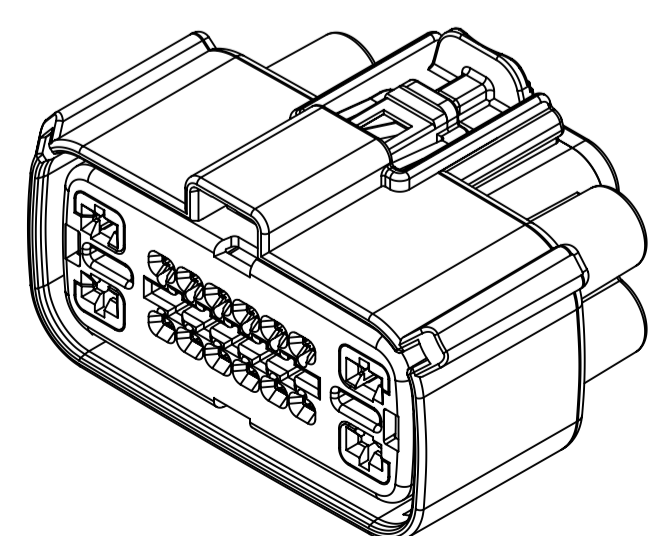

PACKAGING	
DESCRIPTION	DRAWING NO.
W/ CLIPSLOT	PK-30907-895
W/O CLIPSLOT	PK-31300-094

MATING INTERFACE/CONNECTOR DRAWINGS		
DESCRIPTION	INTERFACE DEFINITION	MOLEX INLINE
W/O SHORTING BAR	*999-S-016-2-Z02	SD-34986-8001
W/ SHORTING BAR	N/A	SD-34986-8001

INSPECTION NUMBER LOG	
LAST NUMBER:	11
ADDED:	
REMOVED:	

D2	CHANGED "PA/SPS+GF20" TO "PA/SPS-GF20" IN SHEET 4
D1	1. UPDATED VIEWS IN SHEET 2 2. CHANGED DIM 10.98 TO 11.00, 6.61 TO 6.60, 15.00+/-0.10 TO 15.00+0.30/-0.20 IN SHEET 4
D	REMOVED BOM (REFER TO SD-34985-8002)
C	NEW P/N 34985-4026 THRU 4028
B	NEW P/N 34985-4023 THRU 4025
A2	UPDATED PACKAGING DWGS
A1	FIXED TYPO IN NOTE 1a
A	INITIAL RELEASE
REV	REV DESCRIPTION

SYMBOLS	THIS DRAWING CONTAINS INFORMATION THAT IS PROPRIETARY TO MOLEX ELECTRONIC TECHNOLOGIES, LLC AND SHOULD NOT BE USED WITHOUT WRITTEN PERMISSION		CURRENT REV DESC:	
	DIMENSION UNITS	SCALE		
	mm	1.5:1		
	GENERAL TOLERANCES (UNLESS SPECIFIED)			
	ANGULAR TOL ± 3.0°			
	4 PLACES	±		
	3 PLACES	±		
	2 PLACES	± 0.1		
	1 PLACE	± 0.3		
	0 PLACES	±		
	DRAFT WHERE APPLICABLE MUST REMAIN WITHIN DIMENSIONS			
	THIRD ANGLE PROJECTION			
		DRAWING	SERIES	
		A1-SIZE	34985	
EC NO: 619601				
DRWN: HKLIANG 2019/07/25				
CHK'D: MVANSLAMBROU 2019/08/02				
APPR: MVANSLAMBROU 2019/08/02				
INITIAL REVISION:				
DRWN: TYE 2014/09/12				
APPR: VKOSHY 2014/09/22				
DOCUMENT NUMBER		DOC TYPE	DOC PART	REVISION
SD-34985-8001		PSD	001	D2
MATERIAL NUMBER		CUSTOMER		SHEET NUMBER
		GENERAL MARKET		1 OF 4