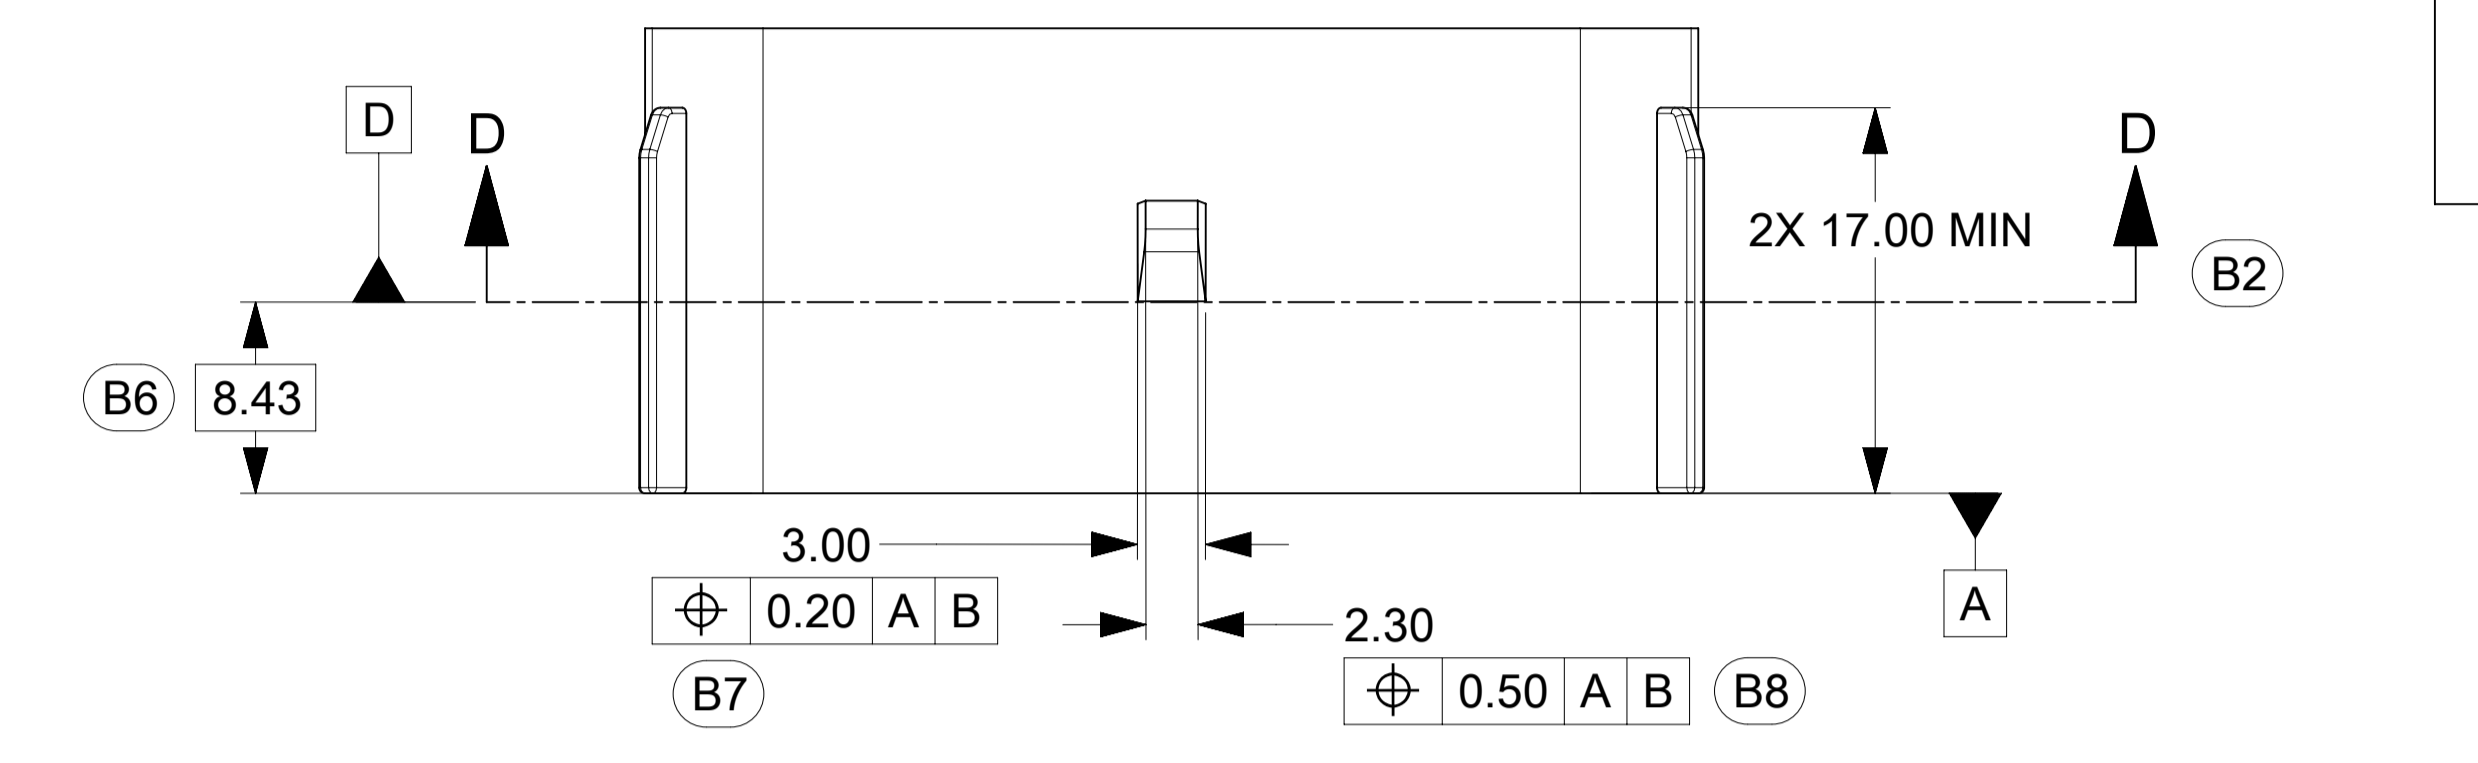

- NOTES: UNLESS OTHERWISE SPECIFIED
- DRAFT ANGLE PERMISSIBLE 0.25° MAXIMUM.
  - ALL DIMENSIONS SHOWN IN MILLIMETERS.
  - DIMENSIONING AND TOLERANCING PER ASME Y14.5M-1994
  - RADII ON ALL CORNERS SHOWN SHARP OR ALL UNSPECIFIED RADII: 0.25 EXCEPT AS NOTED.
  - STANDARD COLORS FOR POLARIZATION (SEE CHART). DEVIATION REQUIRES APPROVAL OF AUTHORIZED PERSON.
  - A FULL SHROUD ON THE MATING CONNECTOR IS REQUIRED TO INSURE THAT THE CONNECTOR-HEADER POLARIZATION FEATURES (OPTIONS A THRU H) WILL FUNCTION. THE SHROUD ALSO PREVENTS SCOOP DAMAGE TO THE HEADER PINS. REFER TO "SAE/USCAR-12 CONNECTOR DESIGN GUIDE LINES" FOR ADDITIONAL INFORMATION.
  - REFER TO USCAR/EWCAP PART LIST AS FOUND ON WEBSITE <http://www.uscarteams.org>
  - FOR BLADE TERMINAL DESIGN INFORMATION SEE EWCAP DWG. # EWCAP-001
  - THIS IS A 100% CAD GENERATED PART. THE CAD MATHEMATICAL DATA IS THE MASTER FOR THIS PART. FOR DIMENSIONAL OR ANY INFORMATION NOT SHOWN ON THIS DRAWING, ANALYZE THE CAD MODEL.