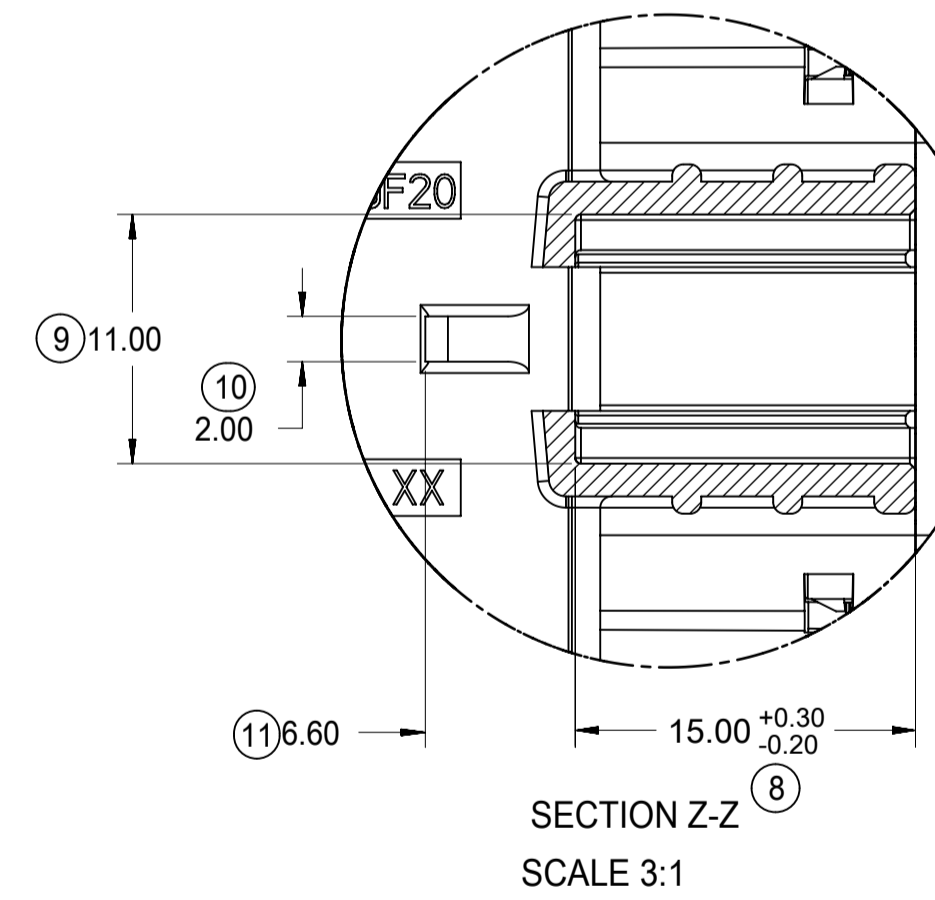

Connector Description	DIMENSION A
CONNECTOR WITHOUT CLIP-SLOT	12.7
CONNECTOR WITH CLIP-SLOT	16.7

REV	DESCRIPTION	DATE	DWN	CHK	
162	C	CHARTED DIMENSION ADDED FOR WITH AND WITHOUT CLIPSLLOT	8-3-20	GE	MV
088	B23	ADDED DRAFT DIRECTION SYMBOL	3-25-11		
088	B22	ADDED REF DIMENSION FOR	3-11-11		
		LATCH HEIGHT			
088	B21	REMOVED THE WORD "OPTION" AT VIEW OF BACK ANGLE	3-11-11		
088	B20	CHANGED FROM 1.79 TO 1.80	3-11-11		
088	B19	ADDED 4X (0.805) AT BASE AND AT TIP FOR 2.8 BLADE TERMINALS	1-14-11		
088	B18	CHANGED 16X TO 12X FOR THE 1.5 BLADE TERMINALS	1-14-11		
088	B17	UPDATED CONNECTOR COLORS	1-14-11		
088	B16	ADDED -G-	5-04-10		
088	B15	REMOVED	5-04-10		
088	B14	REMOVED SHORTING BAR NOTE	5-04-10		
088	B13	UPDATED NOTE 8 REMOVED REV F	5-04-10		
088	B12	ADDED NOTE 9	5-04-10		
088	B11	ADDED DIM 1.35±0.10/-0.20 MEASURED AT 2.9 FROM -A- ALL AROUND	5-04-10		
088	B10	ADDED SEE NOTE 8	5-04-10		
088	B9	2.50 WAS 2.80, ADDED (280-T001)	5-04-10		
088	B8	ADDED	5-04-10		
088	B7	ADDED	5-04-10		
088	B6	ADDED DIM 8.43	5-04-10		
088	B5	ADDED SEC C-C	5-04-10		
088	B4	UPDATED SEC B-B	5-04-10		
088	B3	ADDED DETAIL D	5-04-10		
088	B2	ADDED SEC C-C	5-04-10		
088	B1	ADDED DIM 0.70±0.15 ALL AROUND	5-04-10		
088	B	RELEASED	5-04-10	KC	MV

# SHEET DESCRIPTION

RECEPTACLE CONNECTOR ASSEMBLY

OPTIONAL LASER MARKING ON THIS SURFACE  
SEE NOTE 3g.

MANUFACTURING LOCATION  
CODE THIS LOCATION

RECYCLE CODE  
THIS LOCATION

MOLD CAVITY I.D.  
THIS LOCATION