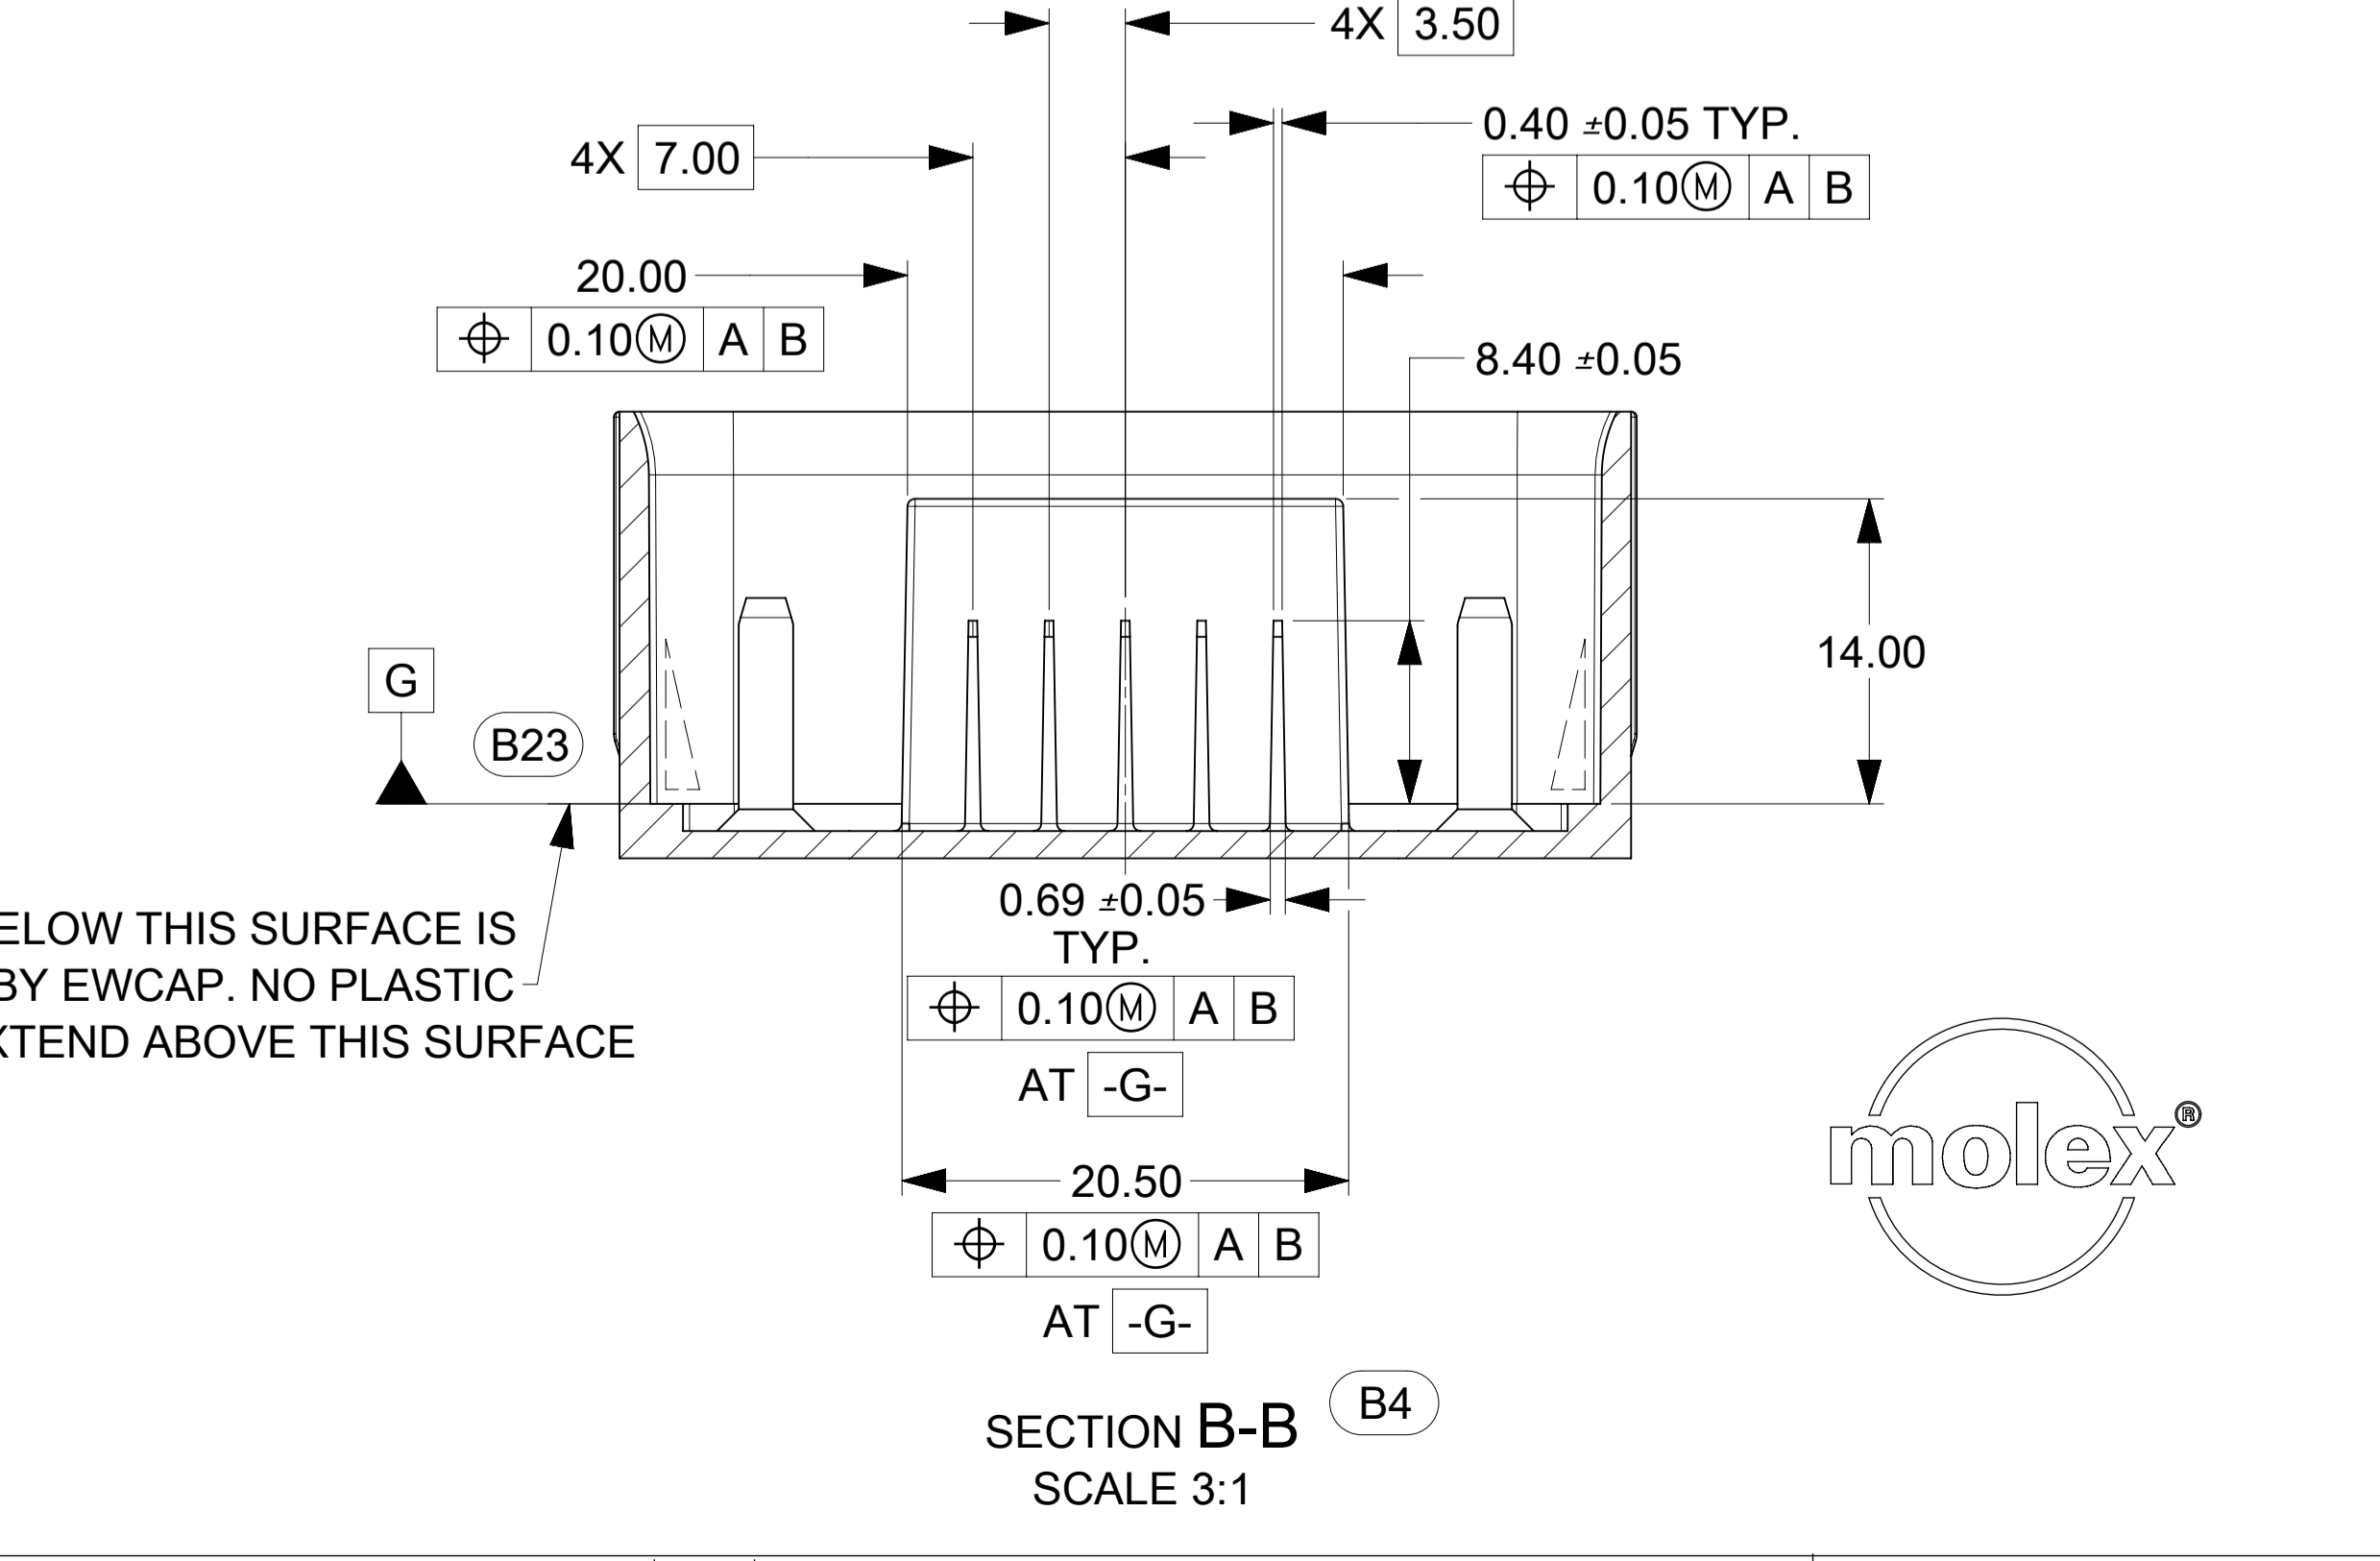

Connector Description	DIMENSION A
CONNECTOR WITHOUT CLIP-SLOT	12.7
CONNECTOR WITH CLIP-SLOT	16.7

REV	DESCRIPTION	DATE	DWN	CHK	
162	C	CHARTED DIMENSION ADDED FOR WITH AND WITHOUT CLIPSLLOT	8-3-20	GE	MV
088	B23	ADDED DRAFT DIRECTION SYMBOL	3-25-11		
088	B22	ADDED REF DIMENSION FOR	3-11-11		
		LATCH HEIGHT			
088	B21	REMOVED THE WORD "OPTION" AT VIEW OF BACK ANGLE	3-11-11		
088	B20	CHANGED FROM 1.79 TO 1.80	3-11-11		
088	B19	ADDED 4X (0.805) AT BASE AND AT TIP FOR 2.8 BLADE TERMINALS	1-14-11		
088	B18	CHANGED 16X TO 12X FOR THE 1.5 BLADE TERMINALS	1-14-11		
088	B17	UPDATED CONNECTOR COLORS	1-14-11		
088	B16	ADDED -G-	5-04-10		
088	B15	REMOVED	5-04-10		
088	B14	REMOVED SHORTING BAR NOTE	5-04-10		
088	B13	UPDATED NOTE 8 REMOVED REV F	5-04-10		
088	B12	ADDED NOTE 9	5-04-10		
088	B11	ADDED DIM 1.35±0.10/-0.20 MEASURED AT 2.9 FROM -A- ALL AROUND	5-04-10		
088	B10	ADDED SEE NOTE 8	5-04-10		
088	B9	2.50 WAS 2.80, ADDED (280-T001)	5-04-10		
088	B8	ADDED	5-04-10		
088	B7	ADDED	5-04-10		
088	B6	ADDED DIM 8.43	5-04-10		
088	B5	ADDED SEC C-C	5-04-10		
088	B4	UPDATED SEC B-B	5-04-10		
088	B3	ADDED DETAIL D	5-04-10		
088	B2	ADDED SEC C-C	5-04-10		
088	B1	ADDED DIM 0.70±0.15 ALL AROUND	5-04-10		
088	B	RELEASED	5-04-10	KC	MV