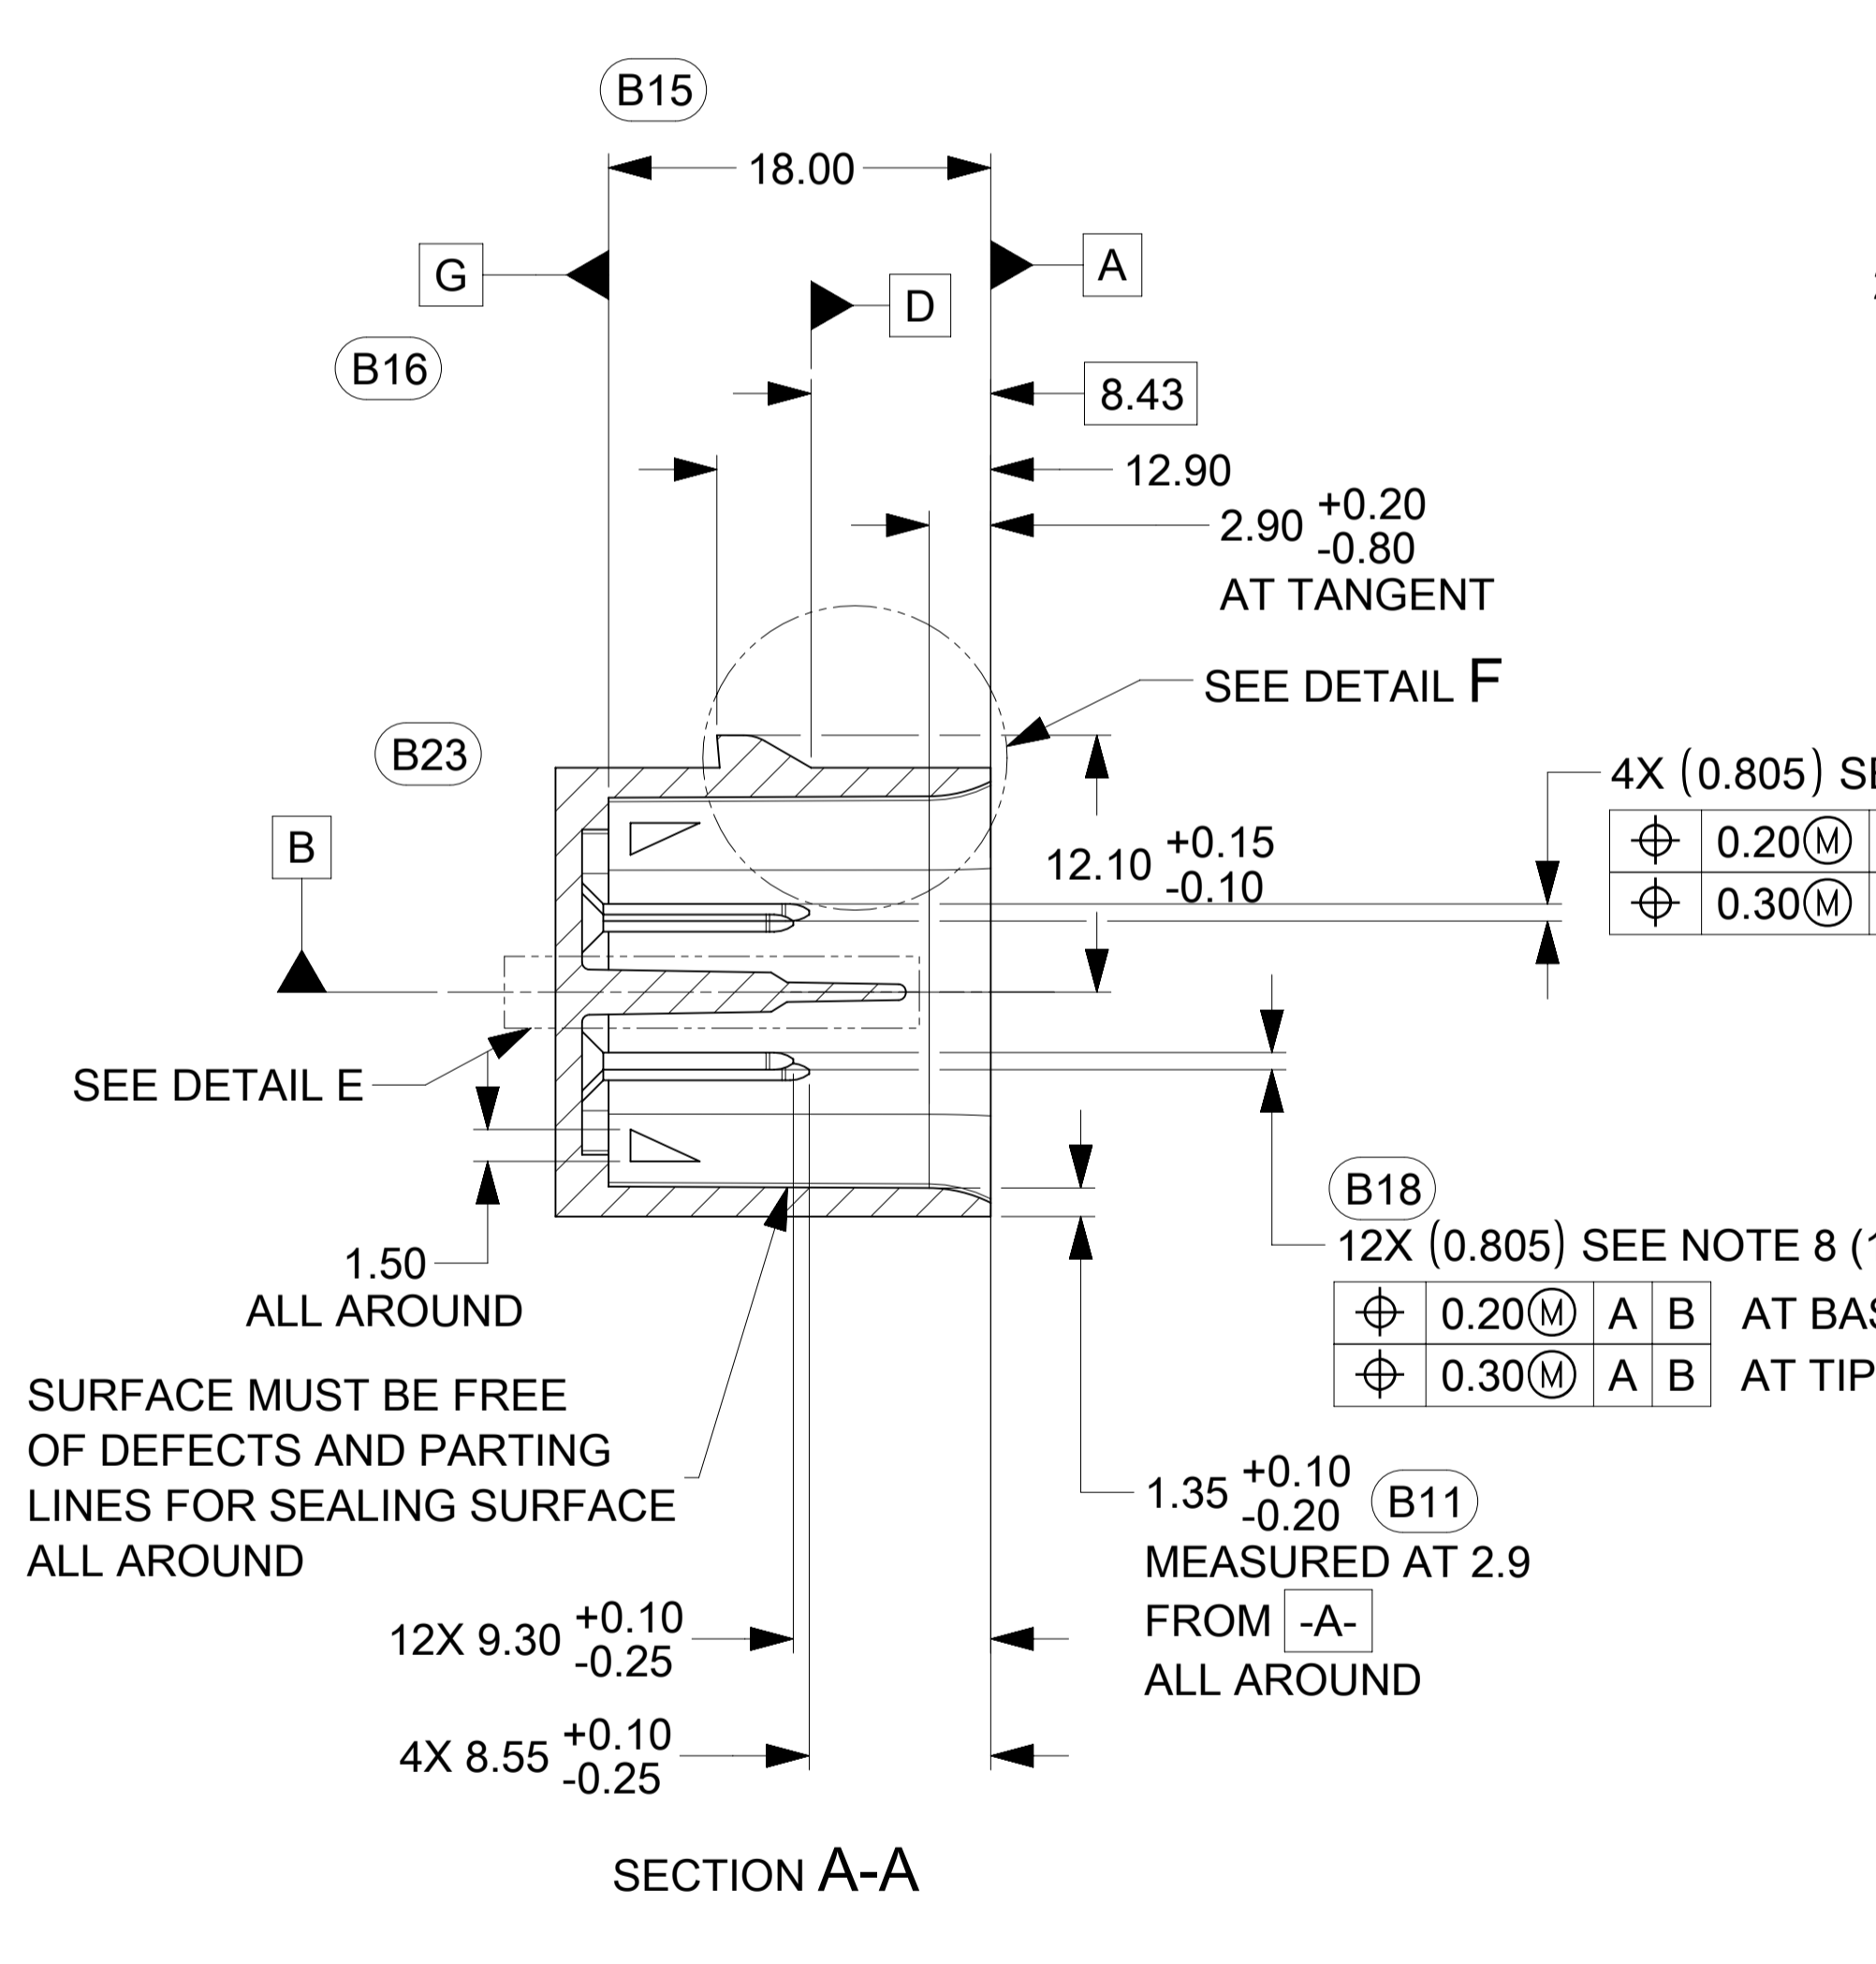

EWCAP PIN	OPTION	MATING CONNECTOR COLOR
999-S-016-2-H01	H	YELLOW
999-S-016-2-G01	G	YELLOW
999-S-016-2-F01	F	YELLOW
999-S-016-2-E01	E	YELLOW
999-S-016-2-D01	D	BLACK
999-S-016-2-C01	C	DARK GREY
999-S-016-2-B01	B	GREY
999-S-016-2-A01	A	BLACK

1. NOTES: UNLESS OTHERWISE SPECIFIED
1. DRAFT ANGLE PERMISSIBLE 0.25° MAXIMUM.
  2. ALL DIMENSIONS SHOWN IN MILLIMETERS.
  3. DIMENSIONING AND TOLERANCING PER ASME Y14.5M-1994
  4. RADII ON ALL CORNERS SHOWN SHARP OR ALL UNSPECIFIED RADII: 0.25 EXCEPT AS NOTED.
  5. STANDARD COLORS FOR POLARIZATION (SEE CHART). DEVIATION REQUIRES APPROVAL OF AUTHORIZED PERSON.
  6. A FULL SHROUD ON THE MATING CONNECTOR IS REQUIRED TO INSURE THAT THE CONNECTOR-HEADER POLARIZATION FEATURES (OPTIONS A THRU H) WILL FUNCTION. THE SHROUD ALSO PREVENTS SCOOP DAMAGE TO THE HEADER PINS. REFER TO "SAE/USCAR-12 CONNECTOR DESIGN GUIDE LINES" FOR ADDITIONAL INFORMATION.
  7. REFER TO USCAR/EWCAP PART LIST AS FOUND ON WEBSITE <http://www.uscarteams.org>
  8. FOR BLADE TERMINAL DESIGN INFORMATION SEE EWCAP DWG. # EWCAP-001
  9. THIS IS A 100% CAD GENERATED PART. THE CAD MATHEMATICAL DATA IS THE MASTER FOR THIS PART. FOR DIMENSIONAL OR ANY INFORMATION NOT SHOWN ON THIS DRAWING, ANALYZE THE CAD MODEL.