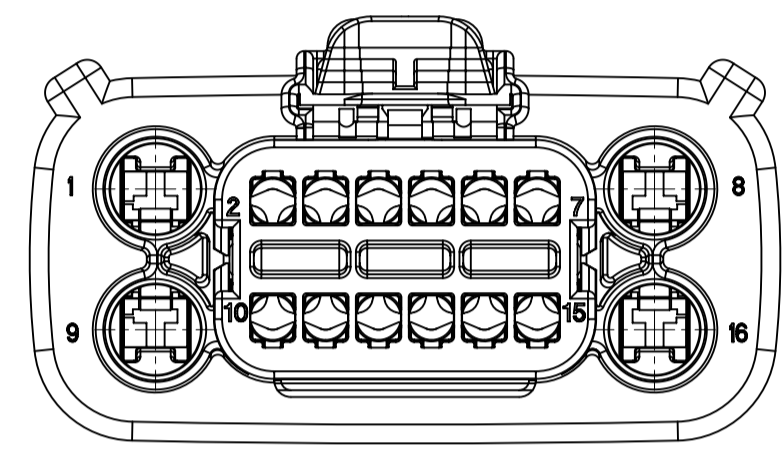

# SHEET DESCRIPTION

## CONFIGURATIONS

STANDARD (STD) - ALL OPEN 2.8mm CAVITIES

STANDARD (STD) - ALL OPEN 2.8mm CAVITIES WITH CLIPSLOT

SHORTING (SHRT) BAR - ALL OPEN 2.8mm CAVITIES

SHORTING (SHRT) BAR - ALL OPEN 2.8mm CAVITIES WITH CLIPSLOT