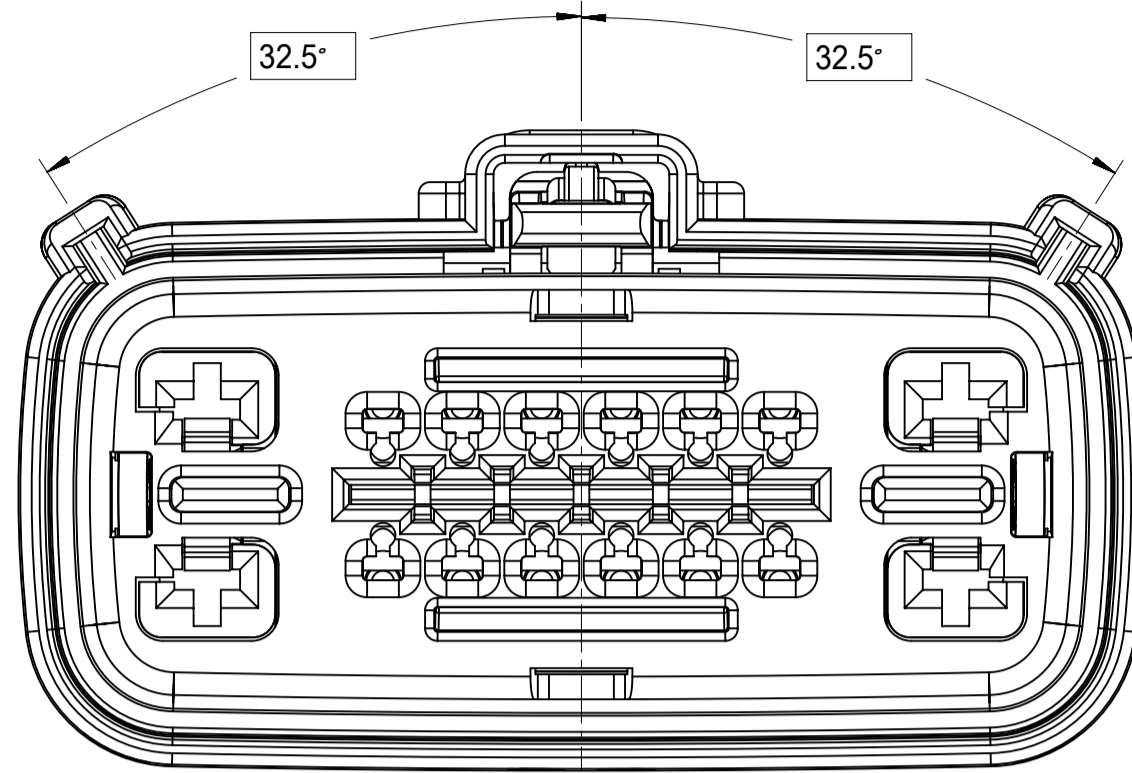

SHEET DESCRIPTION

KEY CONFIGURATIONS

KEY E

SYMBOLS = 0 = 0 = 0 = 0 = 0 = 0 = 0 = 0 = 0 = 0	THIS DRAWING CONTAINS INFORMATION THAT IS PROPRIETARY TO MOLEX ELECTRONIC TECHNOLOGIES, LLC AND SHOULD NOT BE USED WITHOUT WRITTEN PERMISSION		DIMENSION UNITS: mm SCALE: 3:1		CURRENT REV DESC:			
	GENERAL TOLERANCES (UNLESS SPECIFIED)		EC NO: 619601 DRWN: HKLIANG 2019/07/25 CHK'D: MVANSLAMBROU 2019/08/02 APPR: MVANSLAMBROU 2019/08/02		MX150 16 WAY HYBRID RECPT SEALED ASSEMBLY			
ANGULAR TOL ± 3.0°		4 PLACES ± 3 PLACES ± 2 PLACES ± 0.1 1 PLACE ± 0.3 0 PLACES ±		INITIAL REVISION: DRWN: TYE 2014/09/12 APPR: VKOSHY 2014/09/22		PRODUCT CUSTOMER DRAWING		
DRAFT WHERE APPLICABLE MUST REMAIN WITHIN DIMENSIONS		THIRD ANGLE PROJECTION		DRAWING: A1-SIZE SERIES: 34985		DOCUMENT NUMBER: SD-34985-8001 DOC TYPE: PSD DOC PART: 001 REVISION: D2		
MATERIAL NUMBER:		CUSTOMER: GENERAL MARKET		SHEET NUMBER: 3 OF 4