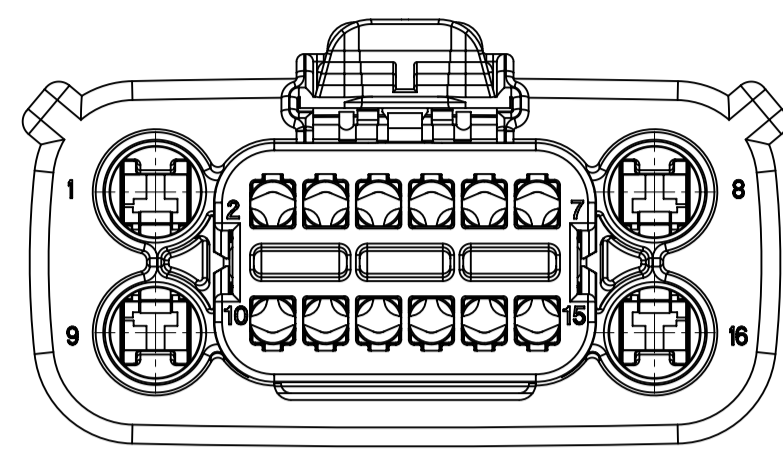

SHEET DESCRIPTION

CONFIGURATIONS

STANDARD (STD) - ALL OPEN 2.8mm CAVITIES