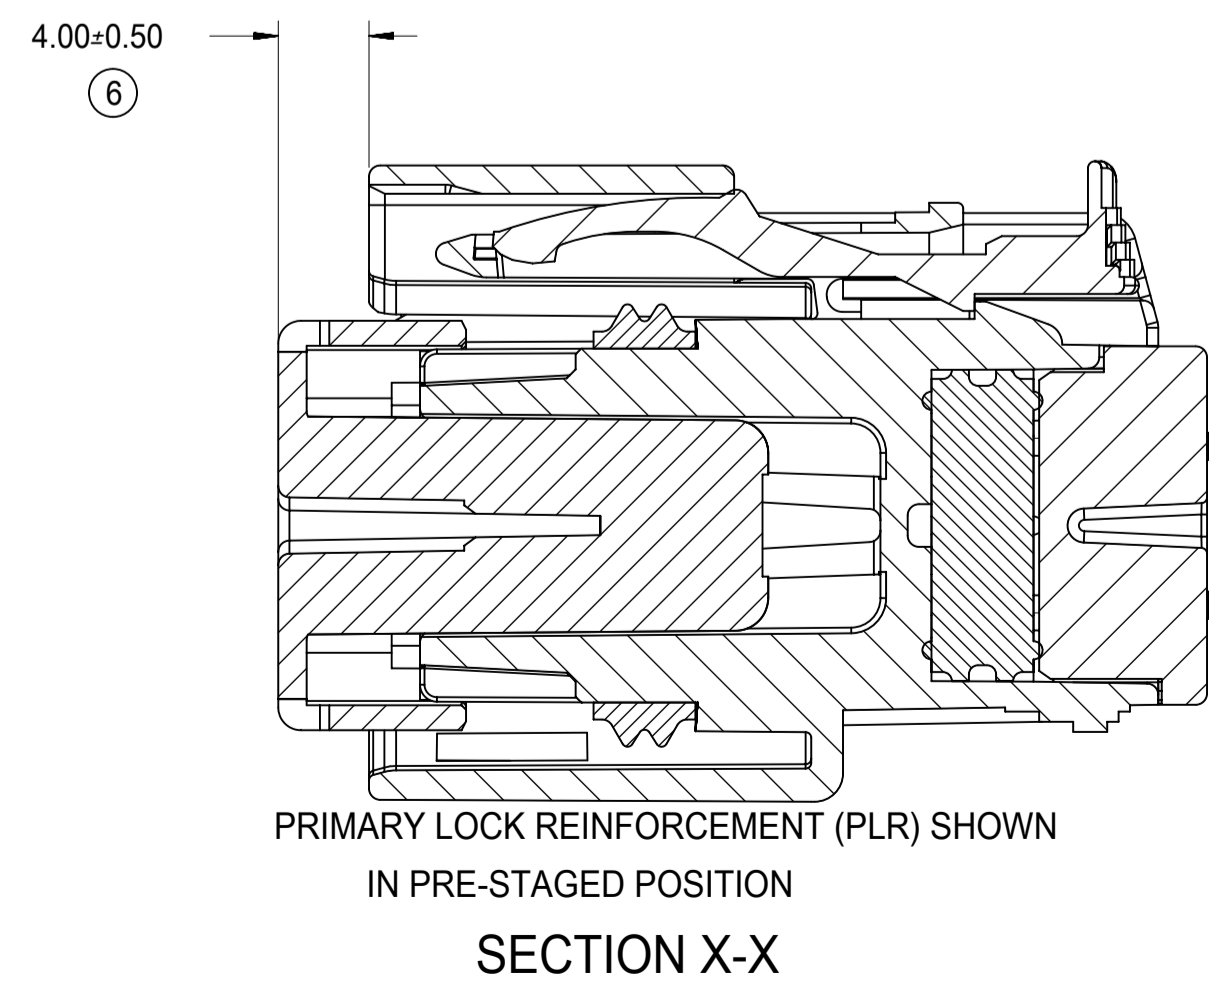

# SHEET DESCRIPTION

RECEPTACLE CONNECTOR ASSEMBLY

OPTIONAL LASER MARKING ON THIS SURFACE  
SEE NOTE 3g.

MANUFACTURING LOCATION  
CODE THIS LOCATION

RECYCLE CODE  
THIS LOCATION

MOLD CAVITY I.D.  
THIS LOCATION