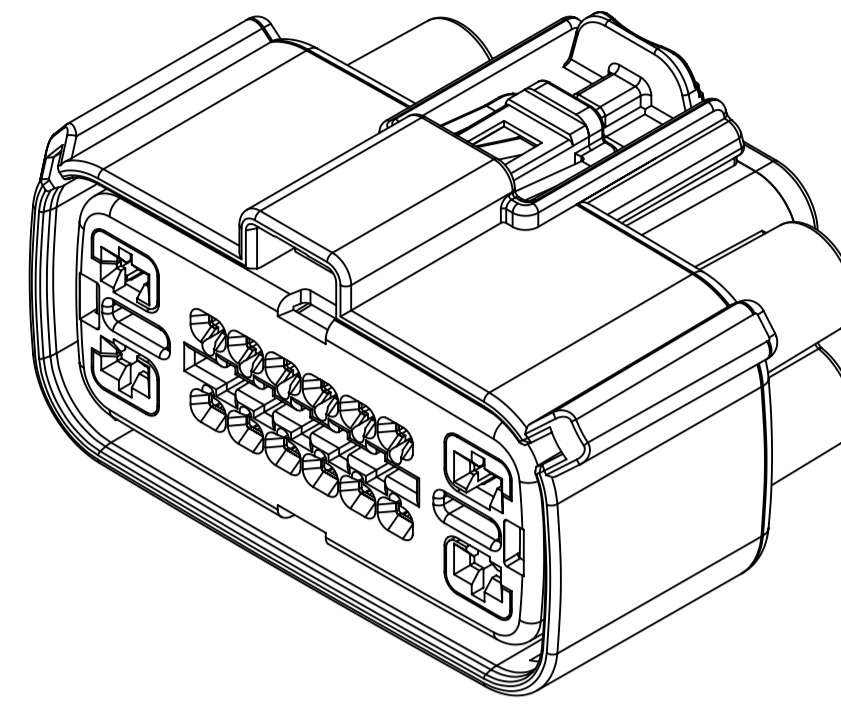

## CONFIGURATIONS

STANDARD (STD) - ALL OPEN 2.8mm CAVITIES

STANDARD (STD) - ALL OPEN 2.8mm CAVITIES WITH CLIPSLOT

SHORTING (SHRT) BAR - ALL OPEN 2.8mm CAVITIES

SHORTING (SHRT) BAR - ALL OPEN 2.8mm CAVITIES WITH CLIPSLOT