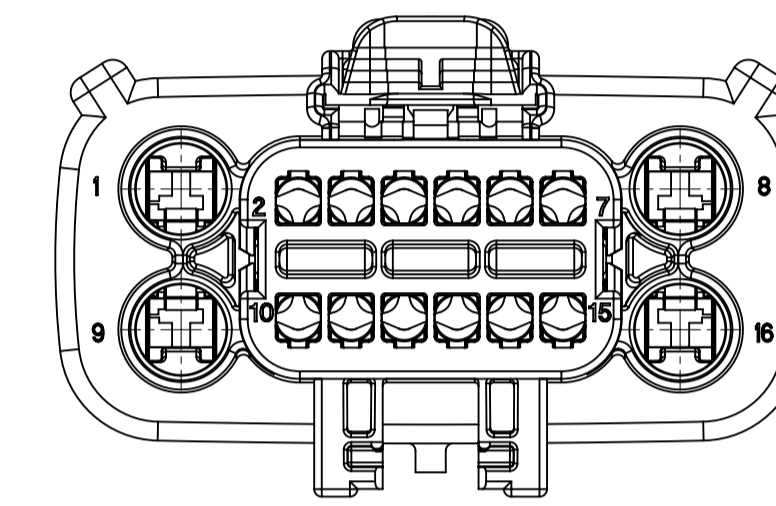

## CONFIGURATIONS

STANDARD (STD) - ALL OPEN 2.8mm CAVITIES

STANDARD (STD) - ALL OPEN 2.8mm CAVITIES WITH CLIPSLOT

SHORTING (SHRT) BAR - ALL OPEN 2.8mm CAVITIES

SHORTING (SHRT) BAR - ALL OPEN 2.8mm CAVITIES WITH CLIPSLOT