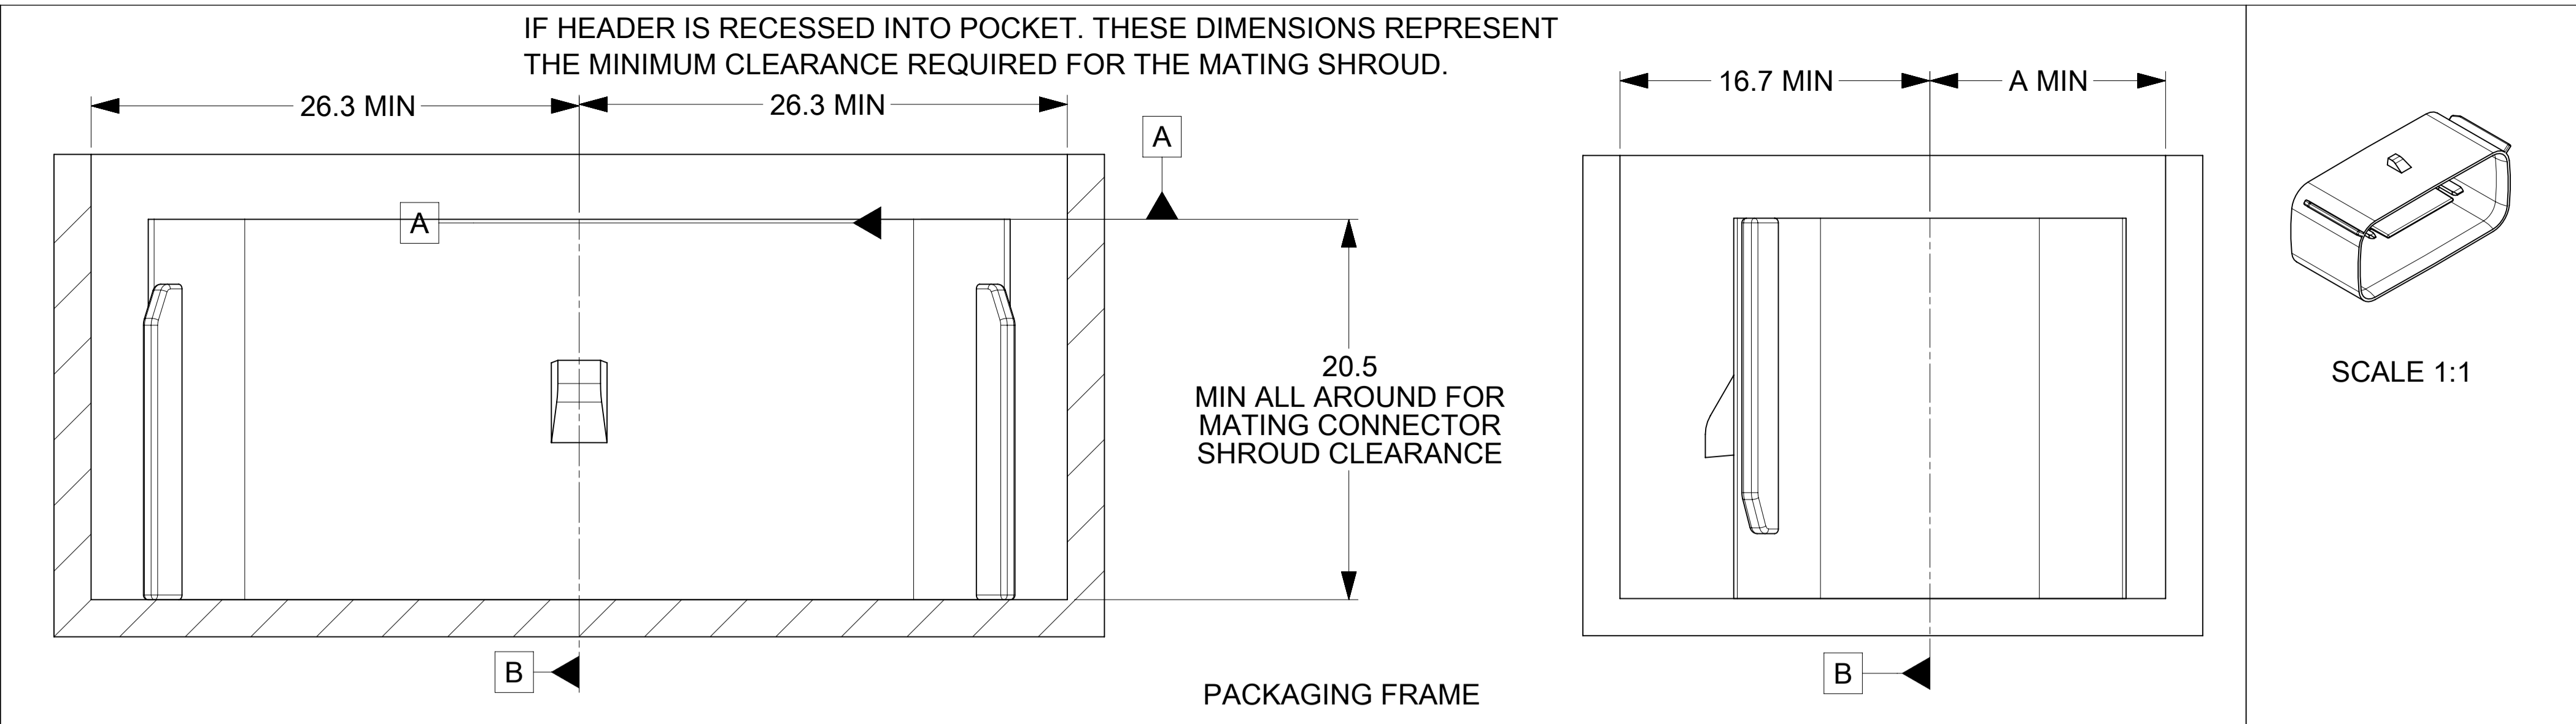

Connector Description	DIMENSION A
CONNECTOR WITHOUT CLIP-SLOT	12.7
CONNECTOR WITH CLIP-SLOT	16.7

REV	DESCRIPTION	DATE	DWN	CHK	
162	C	CHARTED DIMENSION ADDED FOR WITH AND WITHOUT CLIPSLLOT	8-3-20	GE	MV
088	B23	ADDED DRAFT DIRECTION SYMBOL	3-25-11		
088	B22	ADDED REF DIMENSION FOR	3-11-11		
		LATCH HEIGHT			
088	B21	REMOVED THE WORD "OPTION" AT VIEW OF BACK ANGLE	3-11-11		
088	B20	CHANGED FROM 1.79 TO 1.80	3-11-11		
088	B19	ADDED 4X (0.805) AT BASE AND AT TIP FOR 2.8 BLADE TERMINALS	1-14-11		
088	B18	CHANGED 16X TO 12X FOR THE 1.5 BLADE TERMINALS	1-14-11		
088	B17	UPDATED CONNECTOR COLORS	1-14-11		
088	B16	ADDED -G-	5-04-10		
088	B15	REMOVED	5-04-10		
088	B14	REMOVED SHORTING BAR NOTE	5-04-10		
088	B13	UPDATED NOTE 8 REMOVED REV F	5-04-10		
088	B12	ADDED NOTE 9	5-04-10		
088	B11	ADDED DIM 1.35±0.10/-0.20 MEASURED AT 2.9 FROM -A- ALL AROUND	5-04-10		
088	B10	ADDED SEE NOTE 8	5-04-10		
088	B9	2.50 WAS 2.80, ADDED (280-T001)	5-04-10		
088	B8	ADDED	5-04-10		
088	B7	ADDED	5-04-10		
088	B6	ADDED DIM 8.43	5-04-10		
088	B5	ADDED SEC C-C	5-04-10		
088	B4	UPDATED SEC B-B	5-04-10		
088	B3	ADDED DETAIL D	5-04-10		
088	B2	ADDED SEC C-C	5-04-10		
088	B1	ADDED DIM 0.70±0.15 ALL AROUND	5-04-10		
088	B	RELEASED	5-04-10	KC	MV