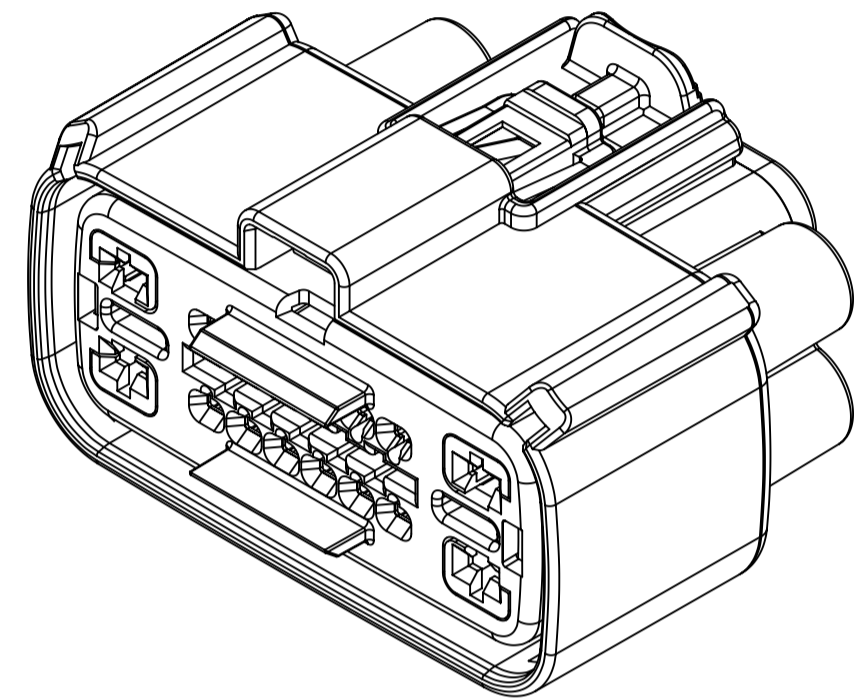

## CONFIGURATIONS

STANDARD (STD) - ALL OPEN 2.8mm CAVITIES

STANDARD (STD) - ALL OPEN 2.8mm CAVITIES WITH CLIPSLOT

SHORTING (SHRT) BAR - ALL OPEN 2.8mm CAVITIES

SHORTING (SHRT) BAR - ALL OPEN 2.8mm CAVITIES WITH CLIPSLOT