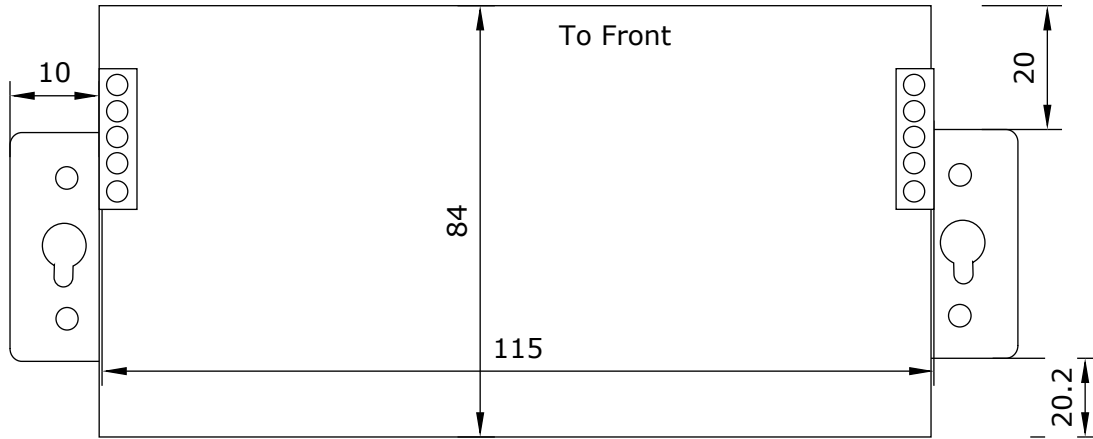

TOP

FRONT

BACK

Bracket

		MODEL #:	USB-2COMi-SI-M
		PAGE:	1 / 1
		NOTES:	
DRAW:		SCALE:	1mm = 1mm
DATE:	7/15/2015	TOLERANCE:	+/- 0.25 mm
UNIT:	mm	CONTACT:	support@coolgear.com
SITE:	coolgear.com