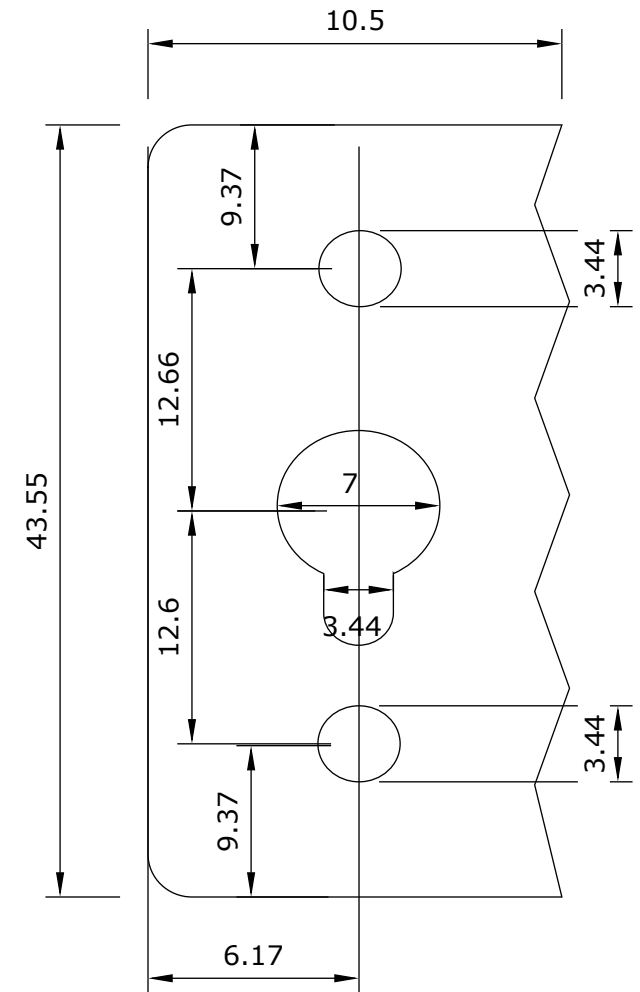

# FRONT

# Bracket

		<b>MODEL #:</b>	USB-2COMi-SI-M
		<b>PAGE:</b>	1 / 1
		<b>NOTES:</b>	
<b>DRAW:</b>		<b>SCALE:</b>	1mm = 1mm
<b>DATE:</b>	7/15/2015	<b>TOLERANCE:</b>	+/- 0.25 mm
<b>UNIT:</b>	mm	<b>CONTACT:</b>	support@coolgear.com
<b>SITE:</b>	coolgear.com		