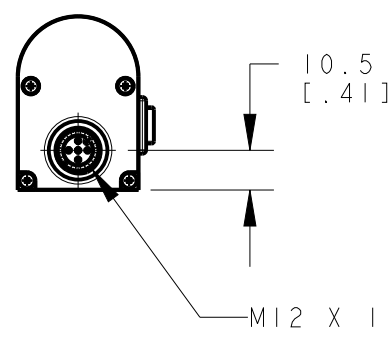

8 7 6 5 4 3 2 1

D
C
B
A

D
C
B
A

ISOMETRIC VIEW
SCALE 1:10

This drawing is the property of BANNER ENGINEERING CORP. and is proprietary in general and in detail. Its contents shall not be revealed to outside parties without written consent of BANNER.

BANNER ENGINEERING CORP.
P.O. BOX 9414
MINNEAPOLIS, MN 55440

THIRD ANGLE PROJECTION

TITLE

WLB32C850PBO

SIZE B	DRAWING NO. 175633	REV. A
-----------	------------------------------	------------------

SCALE 1:2	SHEET 1 OF 1
--------------	-----------------

NOTES:
1. ALL DIMENSIONS ARE MILLIMETERS [INCHES] UNLESS OTHERWISE NOTED.

8 7 6 5 4 3 2 1

PRO/E