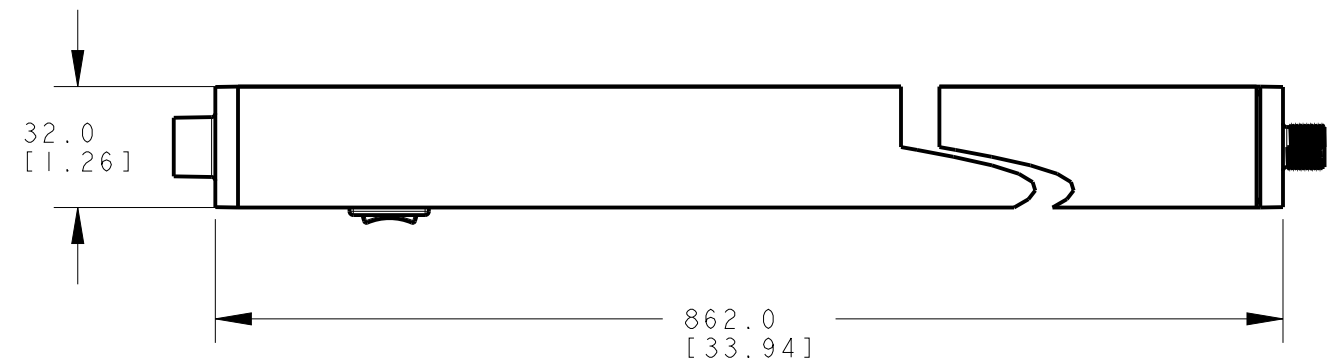

8 7 6 5 4 3 2 1

D
C
B
A

D
C
B
A

ISOMETRIC VIEW
SCALE 1:10

This drawing is the property of BANNER ENGINEERING CORP. and is proprietary in general and in detail. Its contents shall not be revealed to outside parties without written consent of BANNER.

BANNER ENGINEERING CORP.
P.O. BOX 9414
MINNEAPOLIS, MN 55440

THIRD ANGLE PROJECTION

TITLE

WLB32C850PBO

SIZE B	DRAWING NO. 175633	REV. A
-----------	------------------------------	------------------

SCALE 1:2	SHEET 1 OF 1
--------------	-----------------

NOTES:
1. ALL DIMENSIONS ARE MILLIMETERS [INCHES] UNLESS OTHERWISE NOTED.

8 7 6 5 4 3 2 1

PRO/E