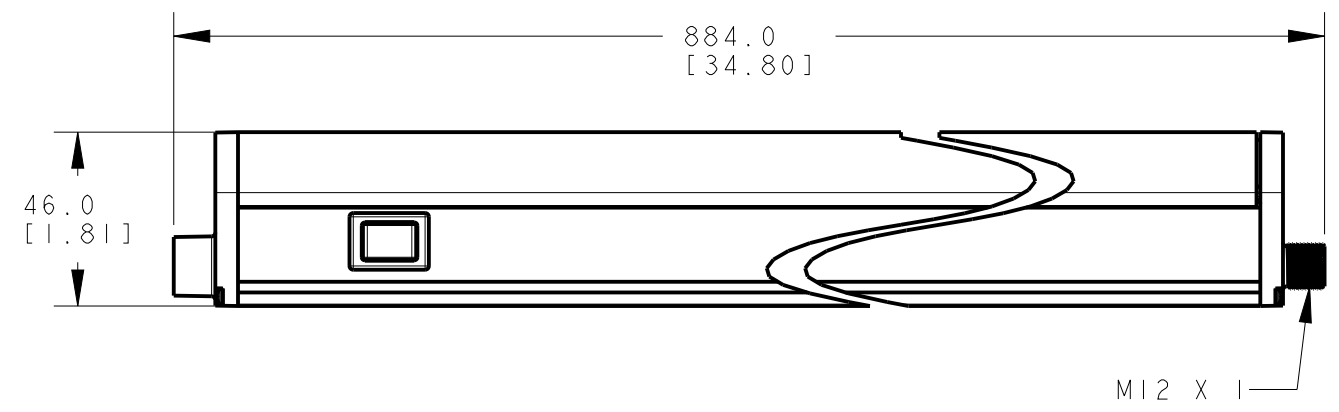

8 7 6 5 4 3 2 1

D
C
B
A

D
C
B
A

ISOMETRIC VIEW
SCALE 1:10

This drawing is the property of BANNER ENGINEERING CORP. and is proprietary in general and in detail. Its contents shall not be revealed to outside parties without written consent of BANNER.

BANNER ENGINEERING CORP.
P.O. BOX 9414
MINNEAPOLIS, MN 55440

THIRD ANGLE PROJECTION

TITLE

WLB32C850PBO

SIZE B	DRAWING NO. 175633	REV. A
-----------	------------------------------	------------------

SCALE 1:2	SHEET 1 OF 1
--------------	-----------------

NOTES:
1. ALL DIMENSIONS ARE MILLIMETERS [INCHES] UNLESS OTHERWISE NOTED.

8 7 6 5 4 3 2 1

PRO/E