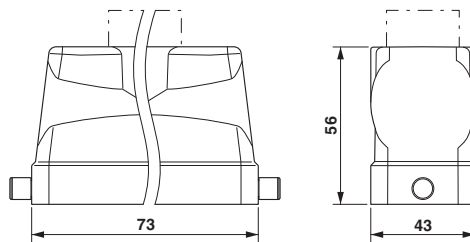

Technical data

Dimensions

| | |
|--------|-------|
| Height | 56 mm |
| Width | 43 mm |
| Length | 73 mm |

Ambient conditions

| | |
|---------------------------------|-------------------|
| Ambient temperature (operation) | -40 °C ... 125 °C |
|---------------------------------|-------------------|

Accessories

Cable gland - HC-M-KV-M20(9-13) - 1690561

Metal screw connection up to 5 bar, thread length: 6 mm, cable diameter: 9 - 13 mm, WAF 22, screw connection: M20

Cable gland - HC-M-KV-M20(11-16) - 1645998

Metal screw connection up to 5 bar, thread length: 6 mm, cable diameter: 11 - 16 mm, WAF 27, screw connection: M20

Cable gland - HC-M-KV-M20(1ASI) - 1584017

Metal screw connection for an AS-Interface flat-ribbon conductor, thread type M20

Drawings

Dimensioned drawing

Dimensional drawing