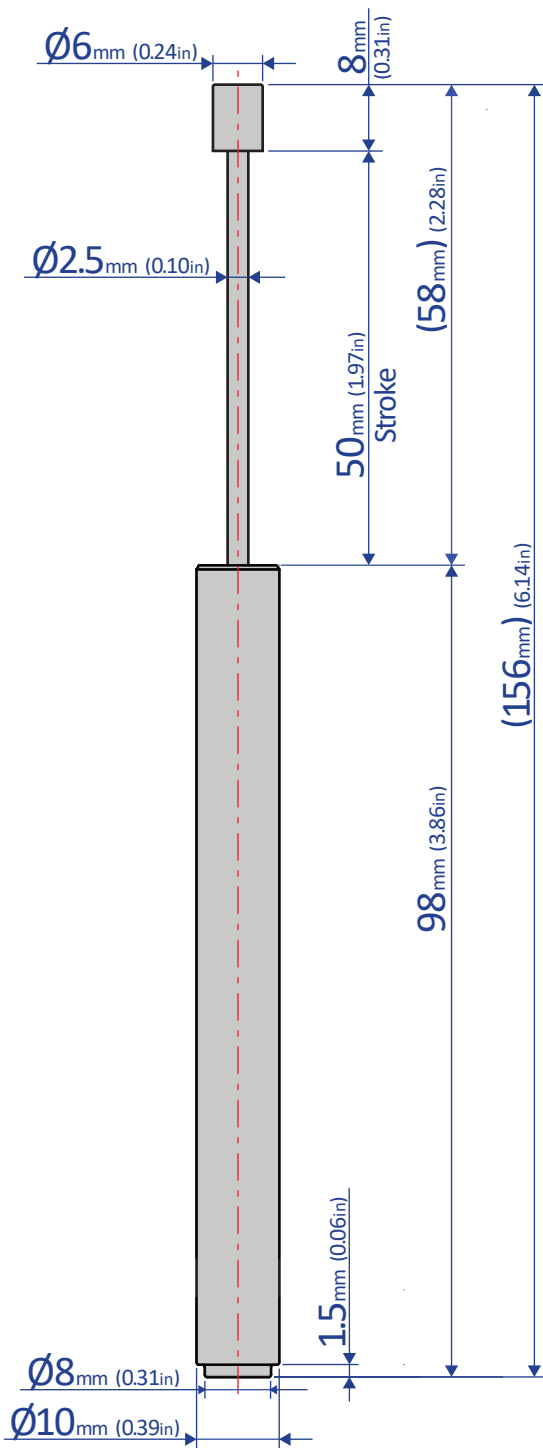

FPD-1050A2-CW

SHOCK ABSORBER - FIXED

Bansbach
easylift[®]

50 West Drive • Melbourne, Florida 32904
(321) 253-1999 • www.easylift.com • www.damper.net