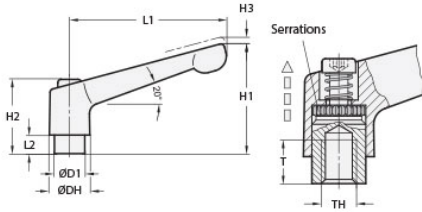

### Description

Ruland LA78-3/8X16-ZF is an adjustable clamping handle with a 78mm handle, 3/8X16 tapped hole, 16mm insert diameter, and 54mm overall height. The steel inserts combined with a zinc die-cast handle allow for use in heavy duty industrial applications. LA78-3/8X16-ZF has a textured finish on the handle making it easy for the user to grip in manufacturing environments with oil, coolant, or other lubricants. It is commonly found in packaging, printing, food processing, and manufacturing systems where conveyor rails, sensors, screens, and other components require frequent adjustments without the use of tools. The adjustable feature of this handle allows it to be used in confined spaces with limited hand access or where 360 degree rotation is not possible. Serrations connect the insert to the handle for easy disengagement. The user pulls the handle upwards by hand to disengage the serrations allowing it to be swiveled to the desired clamping position. Serrations automatically re-engage once the user releases the handle locking it in-place. A 3/8X16 tapped hole is designed to mate with an equivalently sized threaded stud or rod for a quick installation. LA78-3/8X16-ZF is black to seamlessly integrate with the aesthetics of most equipment. It is manufactured by Otto Ganter, stocked by Ruland, and RoHS3 and REACH compliant.

### Product Specifications

<b>Thread (TH)</b>	3/8 in - 16 TPI	<b>Lever Length L1</b>	78 mm
<b>Overall Height H1</b>	54 mm	<b>Hub Height H2</b>	36 mm
<b>Hub Diameter DH</b>	21 mm	<b>Handle Disengagement Travel H3</b>	4 mm
<b>Thread Depth T</b>	14 mm	<b>Sleeve Length L2</b>	8 mm
<b>Sleeve Diameter D1</b>	16 mm	<b>Handle Material</b>	Zinc
<b>Handle Color</b>	Black	<b>Insert and Screw Material</b>	Steel
<b>Insert and Screw Finish</b>	Blackened	<b>Weight (lbs)</b>	0.262300
<b>Manufacturer</b>	JW Winco/ Otto Ganter	<b>UPC</b>	634529236277
<b>Country of Origin</b>	Germany	<b>Tariff Code</b>	8487.90.0080
<b>UNSPC</b>	31162807		