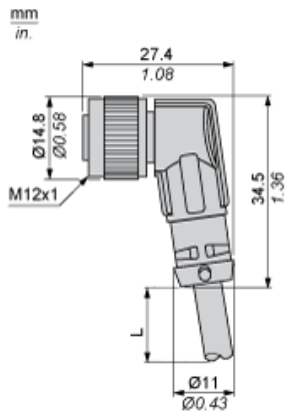

Main

Range of Product	Telemecanique Cabling components
Accessory / separate part category	Cabling accessory
Accessory / Separate Part Type	Pre-wired connectors
Series name	Application

Complementary

Electrical connection	Elbowed female connector M12, 4 pins
Cable connector fixing	Screw-on
Collar material	Metal
Status LED	Without
Cable length	16.40 ft (5 m)
Cable outer diameter	0.23 in (5.9 mm)
Cable composition	4 x 0.34 mm ²
Wire insulation material	PUR shielded cable)
[Ue] rated operational voltage	250 V AC 300 V DC
Line Rated Current	4 A
Contact resistance	5000 µOhm
Minimum insulating resistance	1 GΩ
Net Weight	0.77 lb(US) (0.35 kg)

Category	22483 - MACHINE CABLES
Discount Schedule	DS3
GTIN	3389119621779
Nbr. of units in pkg.	1
Package weight(Lbs)	8.25 oz (234 g)
Returnability	No
Country of origin	CZ

Packing Units

Unit Type of Package 1	PCE
Package 1 Height	0.98 in (2.5 cm)
Package 1 width	7.87 in (20 cm)
Package 1 Length	6.89 in (17.5 cm)
Unit Type of Package 2	S02
Number of Units in Package 2	15
Package 2 Weight	8.47 lb(US) (3.842 kg)
Package 2 Height	5.91 in (15 cm)
Package 2 width	11.81 in (30 cm)
Package 2 Length	15.75 in (40 cm)

Dimensions

L : Length of cable

Connections and Schemes

Connector

BN : Brown
BK : Black
BU : Blue
WH : White