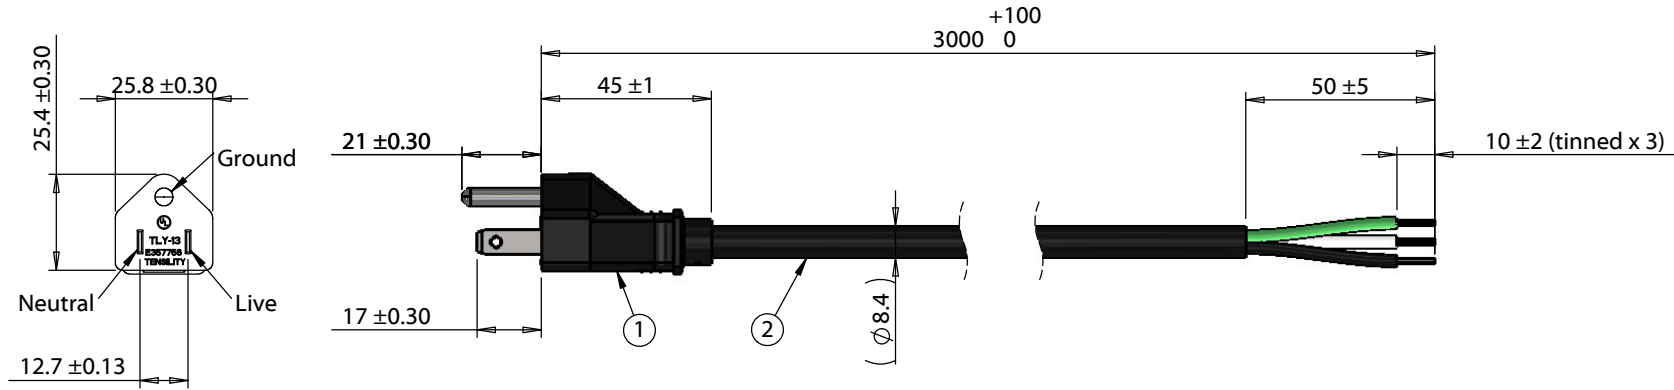

ITEM NO.	PART NUMBER	DESCRIPTION	QTY.	COMPONENT NOTES
1	TLY-13	NEMA 5-15P	1	PVC, black
2	30-01109	Wire, 3C, 16 AWG, UL SJT, 300V, 105C, 8.4 mm, VW-1, PVC	1	

Notes:
Cable rated for 15 A, 125 Vac

Wiring Diagram	
TLY-13	wire color
Live	black
Neutral	white
Ground	green

Revision:	Date:	Description:	Prepared:	Notes: RoHS compliant Function test: no open, no short circuit, no intermittent	<h1>TENSILITY</h1> <p>tel 1.541.323.3228 800 877.670.7118 fax 1.541.323.4202 web tensility.com</p>
A	5/19/2020	Initial release	Verified:		
			Dimensions are in millimeters. Tolerances: X: ± 0.5 mm X.X: ± 0.3 mm X.XX: ± 0.05 mm	Description: Ac cord, 3000 mm, U.S., Nema 5-15P plug, TLY-13 to 10 mm tinned, 16 AWG, SJT wire, 30-01109	Size: A
					Part number: 11-00125
					Scale: 1:2
					Sheet 1 of 1