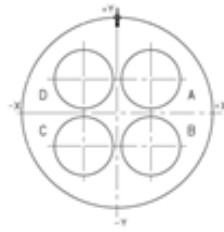

Contact Layout

48

4#8 Power

21-48		
Ctc	X	Y
A	4.57	4.57
B	4.57	-4.57
C	-4.57	-4.57
D	-4.57	4.57

SOURIAU shall not be liable for any non-conformity or damage due to a use of the Products which does not comply with the Specifications issued by either of the Parties or by a third party (professional recommendation, technical notice.)

Country	Jurisdiction & Control List
FR	Not Listed

PN: 8D521M48PDL

A	08-10-2016	First Release	
ISS	DATE	Latest modification - by	MOD N°
Designed By:		Date:	CUSTOMER DRAWING
TITLE	Composite Plug 8D series		
SCALE		General linear Tolerances:	NPRDS / PROJECT
NA		±--	859
SOURIAU	WWW.SOURIAU.COM		This document is the property of SOURIAU it must not be reproduced or communicated without permission
FORMAT	SOURIAU DRG N° 8D521M48PDL-C		SHEET 2/2