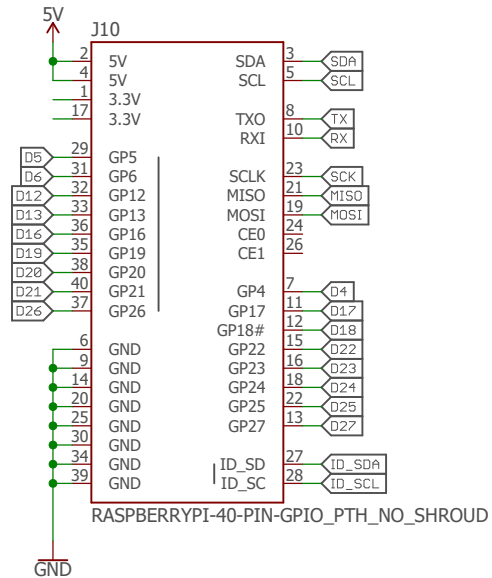

Power

Pullup Jumper

Raspberry Pi Connector

Qwiic Connectors

Released under the Creative Commons
Attribution Share-Alike 4.0 License
<https://creativecommons.org/licenses/by-sa/4.0/>

TITLE: Qwiic_pHat_for_Raspberry_Pi_v20