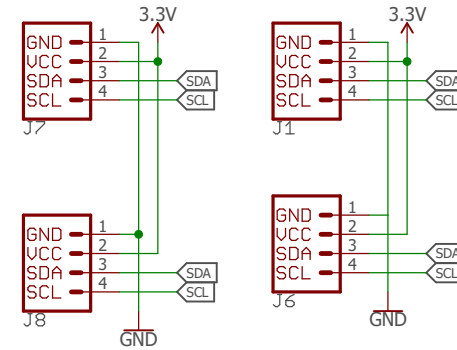

Power

Pullup Jumper

Raspberry Pi Connector

Qwiic Connectors

Released under the Creative Commons
Attribution Share-Alike 4.0 License
<https://creativecommons.org/licenses/by-sa/4.0/>

TITLE: Qwiic_pHat_for_Raspberry_Pi_v20