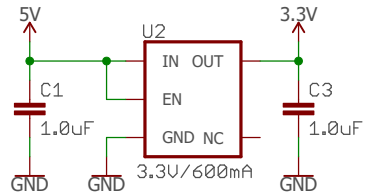

Power

Pullup Jumper

Raspberry Pi Connector

Qwiic Connectors

Released under the Creative Commons
Attribution Share-Alike 4.0 License
<https://creativecommons.org/licenses/by-sa/4.0/>

TITLE: Qwiic_pHat_for_Raspberry_Pi_v20