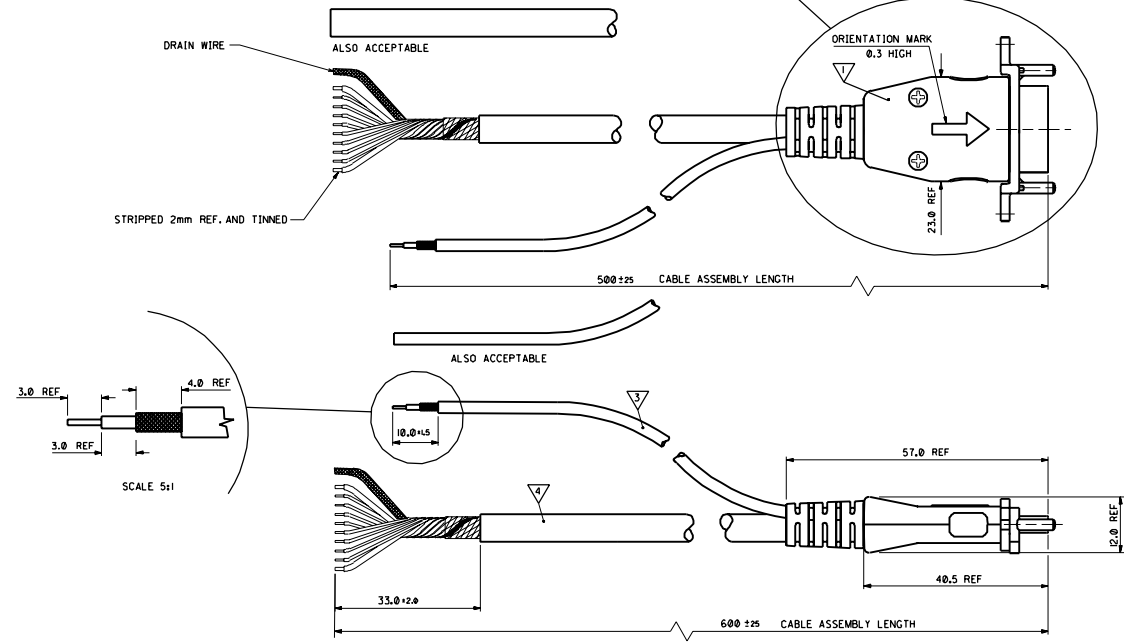

NOTES:

V2485-I-Z1303-A117-1
XX MXI
MOLEX 90812-1002