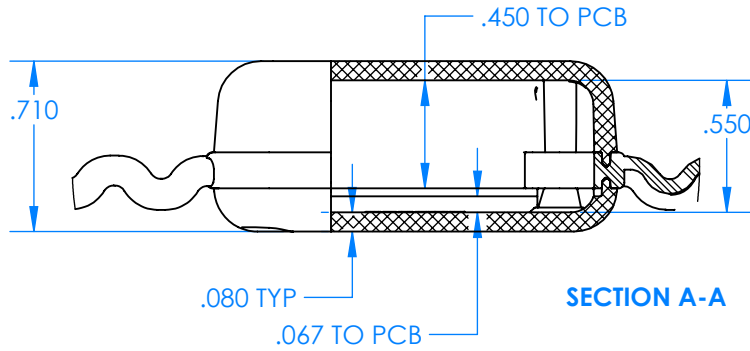

SERPAC BW22A-YY-AS-ZZ

Electronic Enclosures

Enclosure color (YY)

Top-Bottom combinations available

- BK=black
- CL=clear
- TRGY=translucent gray
- TRRD=translucent red

Strap color (ZZ)

- BK=black
- BL=blue
- GM=gunmetal
- NG=neon green
- NO=neon orange
- OR=orange
- YL=yellow
- WH=white

PN	Description
5514A	(1) BW2C Top style A
5511A	(1) BW2A Bottom style A
5517A	(1) BW2AS Small Strap style A
6002	(4) #2 X 3/8" PH HD screw. TORQUE 35-60 in-oz

Watertight enclosure meets or exceeds:
IP67
NEMA 4X, 12, 13