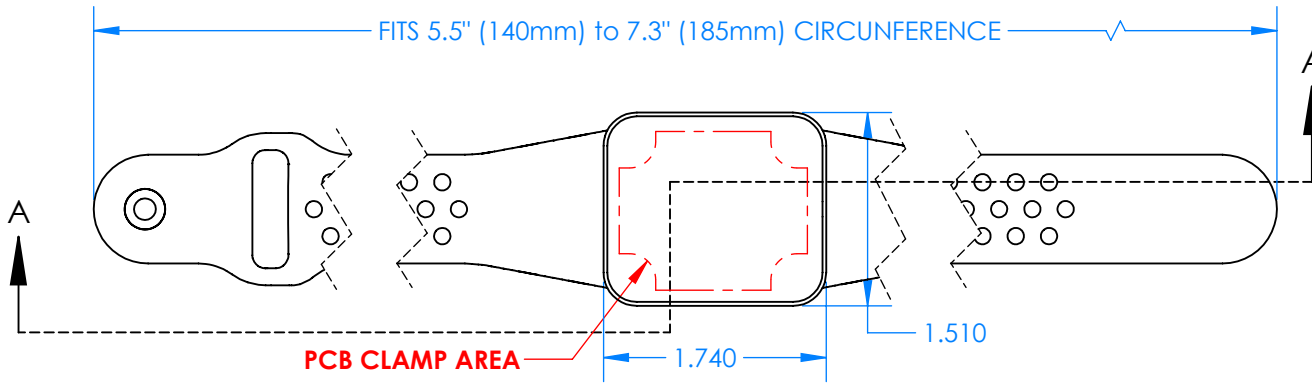

SERPAC BW22A-YY-AS-ZZ

Electronic Enclosures

Enclosure color (YY)

Top-Bottom combinations available

- BK=black
- CL=clear
- TRGY=translucent gray
- TRRD=translucent red

Strap color (ZZ)

- BK=black
- BL=blue
- GM=gunmetal
- NG=neon green
- NO=neon orange
- OR=orange
- YL=yellow
- WH=white

PN	Description
5514A	(1) BW2C Top style A
5511A	(1) BW2A Bottom style A
5517A	(1) BW2AS Small Strap style A
6002	(4) #2 X 3/8" PH HD screw. TORQUE 35-60 in-oz

Watertight enclosure meets or exceeds:
IP67
NEMA 4X, 12, 13