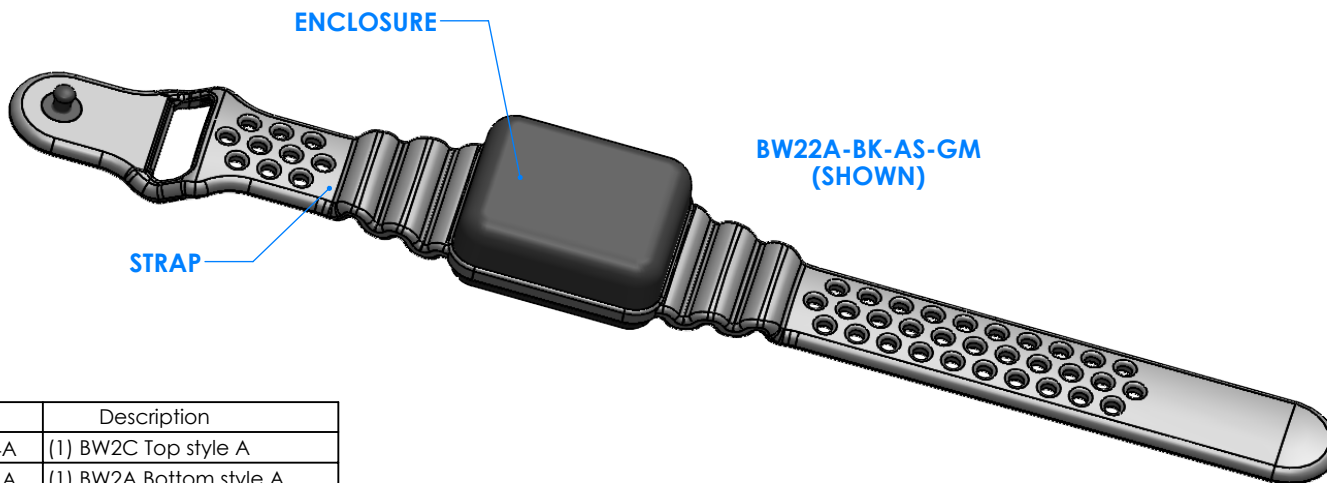

SERPAC BW22A-YY-AS-ZZ

Electronic Enclosures

Enclosure color (YY)

Top-Bottom combinations available

- BK=black
- CL=clear
- TRGY=translucent gray
- TRRD=translucent red

Strap color (ZZ)

- BK=black
- BL=blue
- GM=gunmetal
- NG=neon green
- NO=neon orange
- OR=orange
- YL=yellow
- WH=white

PN	Description
5514A	(1) BW2C Top style A
5511A	(1) BW2A Bottom style A
5517A	(1) BW2AS Small Strap style A
6002	(4) #2 X 3/8" PH HD screw. TORQUE 35-60 in-oz

Watertight enclosure meets or exceeds:
IP67
NEMA 4X, 12, 13