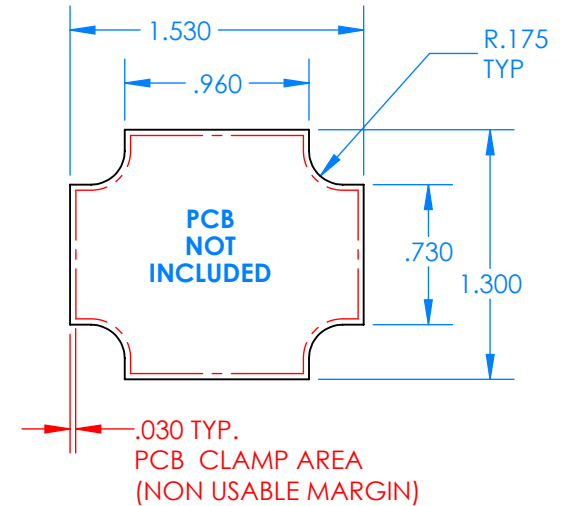

SERPAC BW22A-YY-AS-ZZ

Electronic Enclosures

Enclosure color (YY)

Top-Bottom combinations available

- BK=black
- CL=clear
- TRGY=translucent gray
- TRRD=translucent red

Strap color (ZZ)

- BK=black
- BL=blue
- GM=gunmetal
- NG=neon green
- NO=neon orange
- OR=orange
- YL=yellow
- WH=white

PN	Description
5514A	(1) BW2C Top style A
5511A	(1) BW2A Bottom style A
5517A	(1) BW2AS Small Strap style A
6002	(4) #2 X 3/8" PH HD screw. TORQUE 35-60 in-oz

Watertight enclosure meets or exceeds:
IP67
NEMA 4X, 12, 13