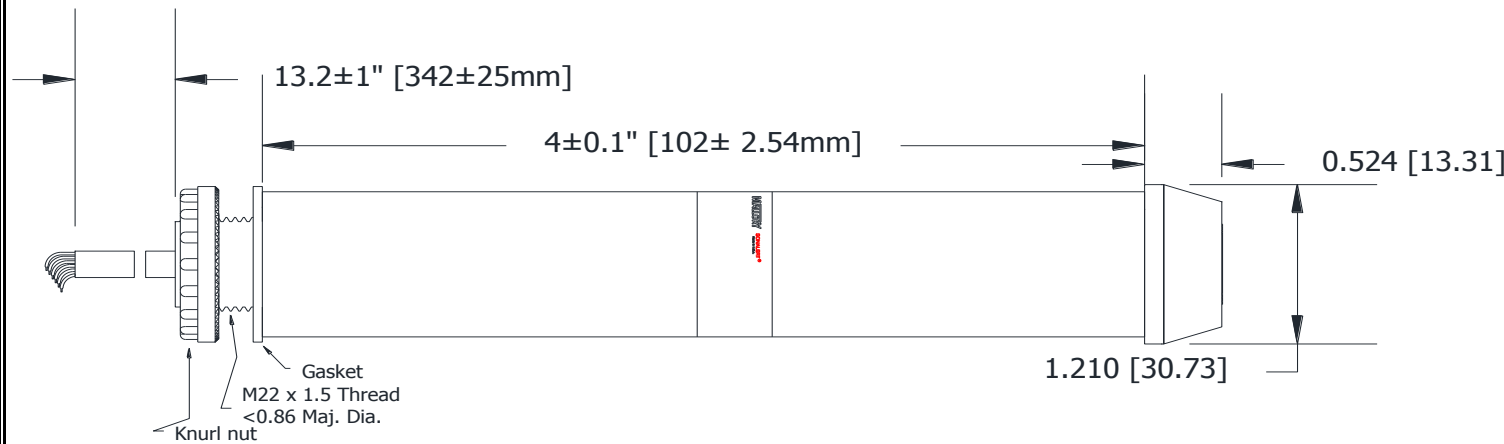

**Sales Outline Drawing**

**Specifications:**

Sound Level Category	Loud
Mode of Operation	Fast Pulse @ 10 PPS
Voltage Rating	20 to 28 VAC/DC
Frequency	3900 ± 500 Hz
Loudness @ 1M	80 to 85 dB(A) Typ.
Sound Current Draw	40mA MAX
LED Color	RED
LED Current Draw	60mA MAX
Total Max Current Draw	100mA MAX
Housing Material	6/6 Nylon, Color: Black
Top Cap Material	6/6 Nylon, Color: Opaque White
Storage Temperature	-40° to +70° C
Operating Temperature	-30° to +60° C
Mounting	Recommended hole size is 22.5 mm.
Knurled Nut	The max recommended torque is 10 in-lbs.
Cable	Gray, UL Style 21894, 300V, 105°C, 24AWG, Pb-Free Tinned Leads
Weight (Typical)	105 grams
NEMA 12	Approved with use of included gasket.
Options	Please contact factory.

**Dimensions:** Inches (mm) **cUL Recognized** **ROHS Compliant**

**Connections:**

SOUND BLACK wire and ORANGE wire to Power  
TOP BROWN wire and RED wire to Power