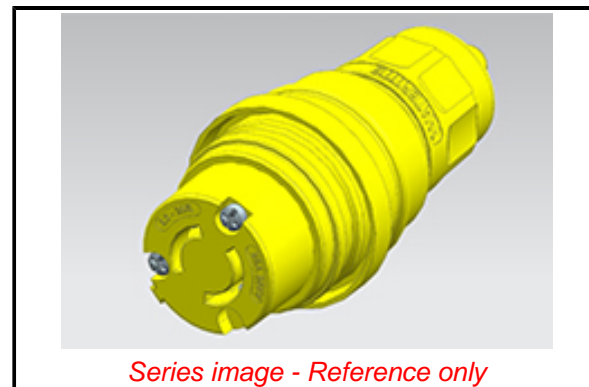

PLEASE CHECK WWW.MOLEX.COM FOR LATEST PART INFORMATION

Part Number: [1301460112](#)
Status: **Active**
Overview: [Watertite Wet-Location Wiring Solutions](#)
Description: Watertite Extreme Connector for Male Receptacle, 2 Pole/2 Wire, NEMA-L2-20, 250V, F2, Silicone Husk

Documents:

[Drawing \(PDF\)](#) [Product Literature \(PDF\)](#)
[RoHS Certificate of Compliance \(PDF\)](#)

Agency Certification

CSA LR6837

General

Product Family Wiring Devices
 Series [130146](#)
 Exclude SD Check Yes
 IP Rating IP69K
 NEMA Configuration NEMA L2-20
 Overview [Watertite Wet-Location Wiring Solutions](#)
 Product Literature Order No 987651-9322
 Product Name Watertite Extreme
 Receptacle Type Single
 Specialty N/A
 Type Connector
 UPC 78678871362

Physical

Cord Grip Body Size F2 1/2"
 Flange No
 Flip Lid No
 Gender Female
 Length N/A
 Locking Blade Yes
 Poles 2-pole/2-wire

Electrical

Cord Type N/A
 Current - Maximum per Contact 20.0A
 GFCI No
 Lighted Connector No
 Voltage - Maximum 250V

Material Info

Engineering Number 27W07MB

Reference - Drawing Numbers

Sales Drawing 1301460112-000

Series image - Reference only

EU ELV

Not Reviewed

EU RoHS