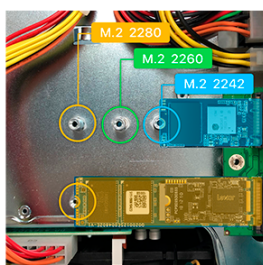

Thumbscrews for easy M.2 SSD installation

Regular screws are difficult to handle

Thumbscrews are easier to manipulate

Two M.2 2280, 2260 or 2242 slots supporting NVMe and AHCI SSDs

Powerful and high efficient cooling design