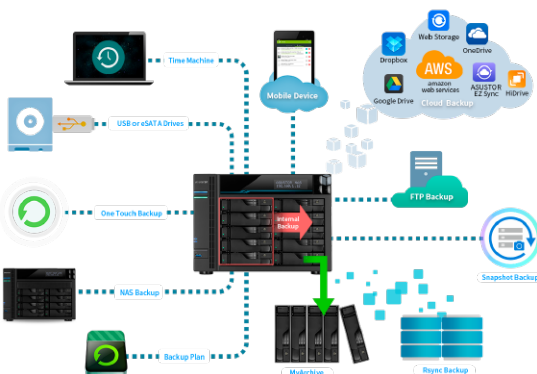

Protected From the Inside and Out

Protect your data from loss, damage and attacks with the Nimbustor 2 and 4. A Nimbustor is better protected by running the Linux-based ADM, employing a built-in firewall, ClamAV Antivirus, MyArchive and ADM's various backup tools help protect ransomware even better.

Access Control

- File/folder/app isolation
- 2-Step Verification
- Wake-on-LAN (WOL)
- Wake-on-WAN (WAN)

Wake Up From Anywhere

The Lockerstor 8 and 10 feature Wake on WAN technology. No specialized equipment or settings are needed to wake the NAS. Simply use ASUSTOR's wide variety of mobile apps, including but not limited to AiMaster, AiMusic, AiVideos and AiData to turn the NAS on or off remotely. Wake on WAN helps protect data by keeping the NAS powered off when not in use; thereby helping to prevent attacks, protects data integrity by remaining powered off during power failures and Wake on WAN also saves electricity, making for an even more efficient NAS.

Comprehensive Backup Solutions

ASUSTOR's comprehensive backup solution provides more than twelve backup options, including, but not limited to Amazon S3, Dropbox, Google Drive, and Onedrive. ASUSTOR Backup Plan for Windows as well as Time Machine for macOS provide easy backups for desktop and laptops while MyArchive removable hard drives provide long term storage. Btrfs is now supported and with Snapshot Center, can take snapshots of your information in the event of unintentional modification. Restore previous versions easily with Snapshot Center.

Network Recycle Bin

- Share folder-based
- Maintains original directory structure and file permission
- On-click restore
- Supports scheduled emptying
- Filtering rules
 - 1.File size
 - 2.File extension
- Deletion Settings
 - 1.File size
 - 2.File date