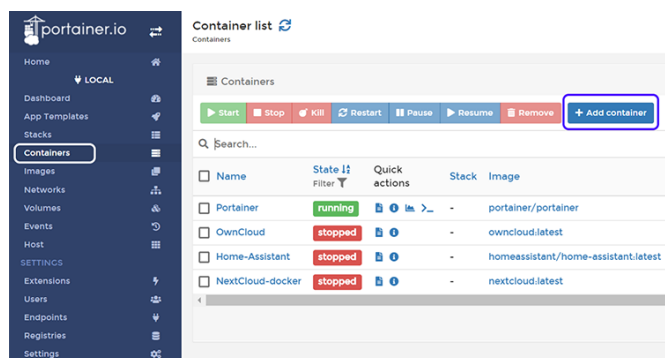

Portainer – Easy Docker Deployments

Even more possibilities for ADM with Portainer for Docker images. With thousands of images, Portainer can download and deploy more types of programs than ever before. Portainer is incredibly user friendly and employs a graphical interface to make Docker images easier to deploy than ever.