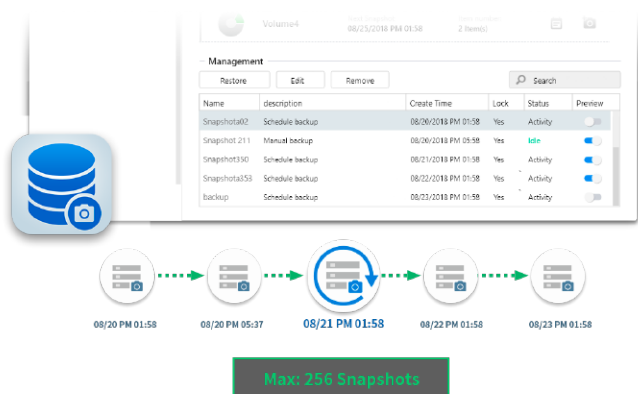

4096

Accounts

512

Groups

512

Shared Folders

512

Concurrent Connections

Snapshot Center

Snapshot Center is a new feature for ASUSTOR NAS devices to utilize Btrfs and iSCSI volumes to take snapshots of the information inside a NAS. Snapshot Center supports up to 256 snapshots of a volume and can be done every five minutes, creating a backup that can be restored easily if data is damaged or lost.

ASUSTOR EZ Sync

1. All new UI. Simpler and easier to operate. View NAS information quickly.
2. More complete settings - offering detailed folder lists. Easily select folders and files not in a folder.
3. Notifications for abnormal status
4. Support 2-step verification increase account safety.
5. Improve NAS connecting and file sync system stability for better user experience.