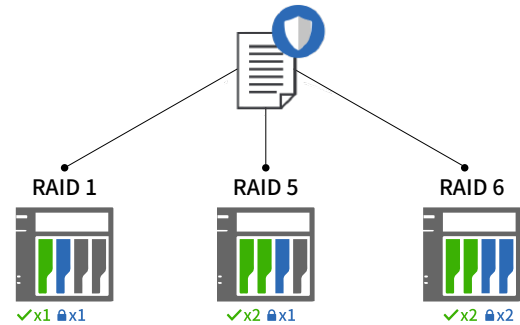

Data Protection Starts with ASUSTOR RAID

ASUSTOR understands that your data is priceless, therefore an ASUSTOR NAS provides different RAID options, giving your data various levels of protection from the moment it is first stored on the NAS. We recommend you plan your storage protection based on your NAS model and number of hard drives. Data protection has never been so simple.