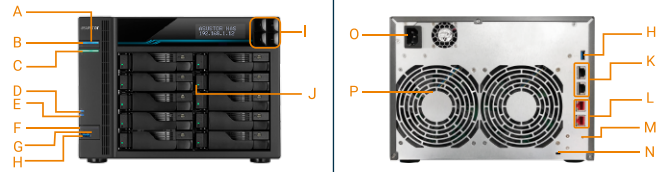

Hardware Specification

LOCKERSTOR 10 (AS6510T)

Processor	Intel ATOM C3538 2.1GHz Quad-Core Processor
Memory	8GB SO-DIMM DDR4 Expandable. max. 64GB, 32GB x2)
M.2 Drive Slots	2x M.2 PCIe(NvMe) or SATA3 supported M.2 2280, 2260 and 2242
Internal Disk	10x SATA3 6Gb/s; 3.5"/2.5" HDD/SSD
Network	10 Gigabit Ethernet x2; 2.5 Gigabit Ethernet x2
External Device Interface	2x USB 3.2 Gen 1 (1x Front ; 1x Rear)
Dimensions (HxWxD)	215.5(H) x 293(W) x 230(D) mm
Weight	6.4 (kg)/14.1 (lb)
Power	Internal Power Supply: 250W
Operation/Disk Hibernation/Sleep Mode(S3)	76.8W/41.1W/No Sleep Mode
Volume Type	Single, JBOD, RAID 0/1/5/6/10, RAID 1/5/6/10 + Hot Spare

A. Power Button B. Power LED C. System Status LED D. 2.5-Gigabit Network LEDs E. 10-Gigabit Network LEDs F. USB LED G. One Touch Backup Button H. USB 3.2 Gen1 Ports	I. Control Buttons J. Hard Drive LEDs K. 10-Gigabit RJ45 Ports L. 2.5-Gigabit RJ45 Ports M. Reset Button N. K-Lock O. AC Input P. System Fans

Software & Features

Operating System

- ADM 3.4 Onwards
- Supports Online Firmware Updates

Supported OS

- Windows XP, Vista, 7, 8, 10, Server 2003, Server 2008, Server 2012
- Mac OS X 10.6 and up
- UNIX, Linux, and BSD

Access Control

- Maximum Number of Users: 4096
- Maximum Number of Groups: 512
- Maximum Number of Shared Folders: 512
- Maximum Number of Concurrent Connections: 512
- Supports Windows Active Directory
- Supports Windows Active Directory / LDAP

File Explorer

- Web-based File Management
- ISO File Mounting
- Share Links
- Task Monitor
- Browse Files on Local PC
- Thumbnail Previews
- Data Access via External Optical Drive
- Supports video playback

System Administration

- Log Type:
  - System Log, Connection Log, File Access Log
- Real-time Online User Monitor
- Real-time System Monitor
- User Quota
- Virtual Drive (ISO Mounting, Maximum 16)
- UPS Support

Storage Management

- Support Multiple Volumes with Spare Disks
- Volume Type: Single disk, JBOD, RAID 0, RAID 1, RAID 5, RAID 6, RAID 10
- Support for Online RAID Level Migration

Disk Management

- Scheduled Bad Block Scans
- Scheduled S.M.A.R.T Scans

External Devices

- Supports USB External Storage Devices
- USB Wi-Fi Dongle Support
- Bluetooth Dongle/Speaker Support
- USB Printer Support
- USB DAC/IR Receiver/Keyboard/Mouse Support
- USB CD ROM Drives/DVD ROM Drives/BD-ROM Drives

Energy Control

- Configurable Disk Hibernation and Sleep Mode Wait Time
- Configurable Time Period for Sleep Mode Activation
- Automatic Sleep

Supported Browsers

- Internet Explorer 11 Onwards, Firefox, Chrome, Safari, Microsoft Edge

Network

- TCP/IP (IPv4 & IPv6)
- Link Aggregation: Supports 802.3ad and Six Other Modes for Load Balancing and/or Network Failover
- Jumbo Frame (MTU)
- VLAN
- EZ Connect
- Wireless Network
- DDNS/EZ-Router
- Supports Wake-on-LAN (WOL)
  - Only supported on 2.5 GbE port
- Supports Wake-on-WAN (WOW)
  - Only supported on 2.5 GbE port

Network Protocols

- CIFS / SMB, SMB 2.0 / 3.0, AFP, NFS, FTP (Unicode Supported), TFTP, WebDAV, Rsync, SSH, SFTP, iSCSI/IP-SAN, HTTP, HTTPS, Proxy, SNMP, Syslog

Security

- AES 256-Bit Encryption
- Firewall: Prevent Unauthorized Access
- Alert Notifications: E-mail, SMS
- Encrypted Connections: HTTPS, FTP over SSL/TLS, SSH, SFTP, Rsync over SSH
- Built-in Hardware Encryption Engine: AS10/31/32/61/62/63/64/70/ Nimbustor/Lockerstor(AS65) series

Backup Solutions

- Rsync (Remote Sync) Backup · Cloud Backup
- FTP Backup · External Backup
- One Touch Backup · EZ Sync

EZ Sync Manager