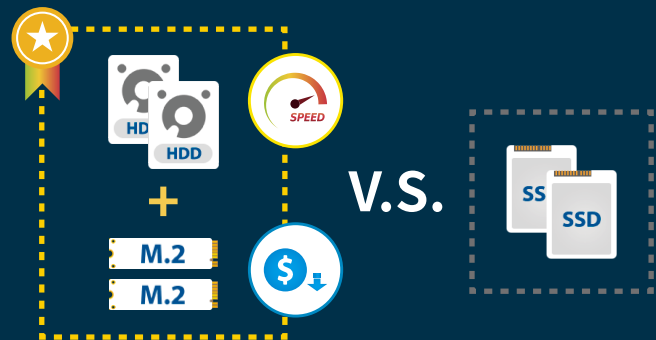

The all new Lockerstor series of NAS feature dual Intel 10-Gigabit Ethernet ports as well as dual Realtek 2.5-Gigabit Ethernet ports. With a managed switch that supports multiple speeds, take advantage of up to 20 gbps of speed with both 10-Gigabit ports or up to 5 gbps on both 2.5-Gigabit ports.

1. Lockerstor NVMe SSD caching increases performance by up to 60%.
2. Lockerstor NVMe SSD caching is faster than if all bays were filled with SATA SSDs while remaining cheaper.

With dual 10-Gigabit Ethernet, bottlenecks on NVMe SSDs have been lifted, making the Lockerstor one of the fastest NAS devices ever.