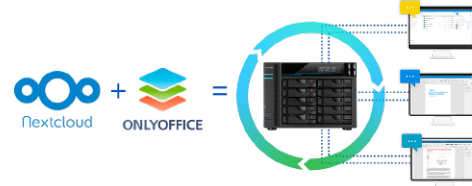

File Editing and Project Collaboration

NextCloud and OnlyOffice make collaborating on projects easier than ever by creating a cloud office suite for offices to work on documents, spreadsheets, presentations and more.