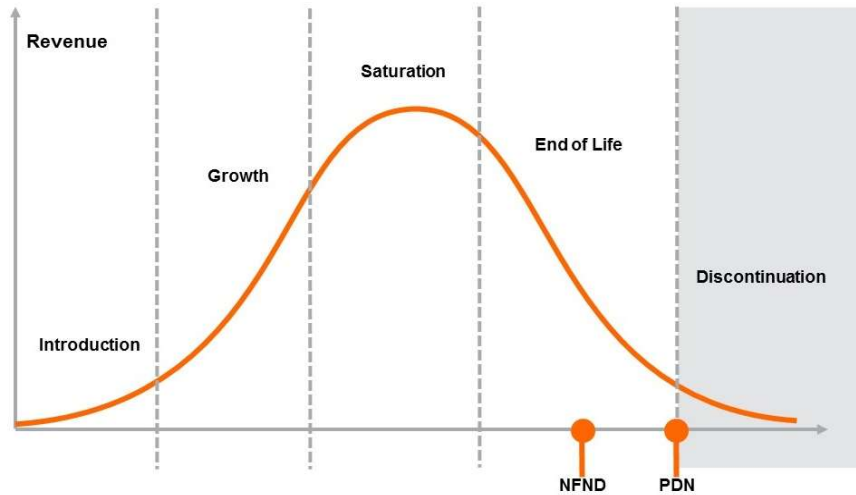

Product Or Individual Q-Code Discontinuation (acc. JEDEC J-STD-048)  
OS-PDN-2020-001

3-Feb-2020

**Last order:** 01 August 2020  
**Last delivery:** 01 February 2021

Please direct your feedback to your local Sales office.