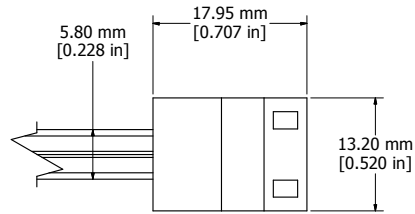

BOTTOM VIEW

ISOMETRIC VIEW

SIDE VIEW

72" INCH 115 VAC
POWER CORD

HAMMOND
MANUFACTURING™

DNFC72PG

www.hammondmfg.com