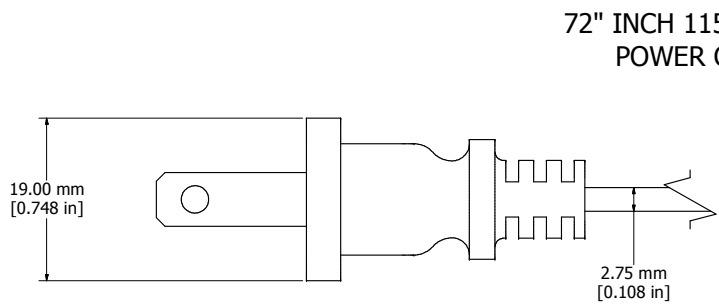

BOTTOM VIEW

ISOMETRIC VIEW

SIDE VIEW

72" INCH 115 VAC
POWER CORD

HAMMOND
MANUFACTURING™

DNFC72PG

www.hammondmfg.com