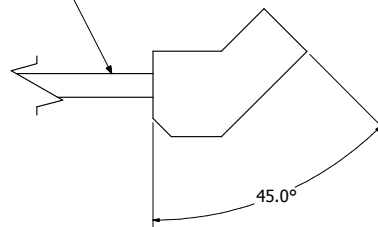

BOTTOM VIEW

ISOMETRIC VIEW

SIDE VIEW

72" INCH 115 VAC
POWER CORD

HAMMOND
MANUFACTURING™

DNFC72PG

www.hammondmfg.com