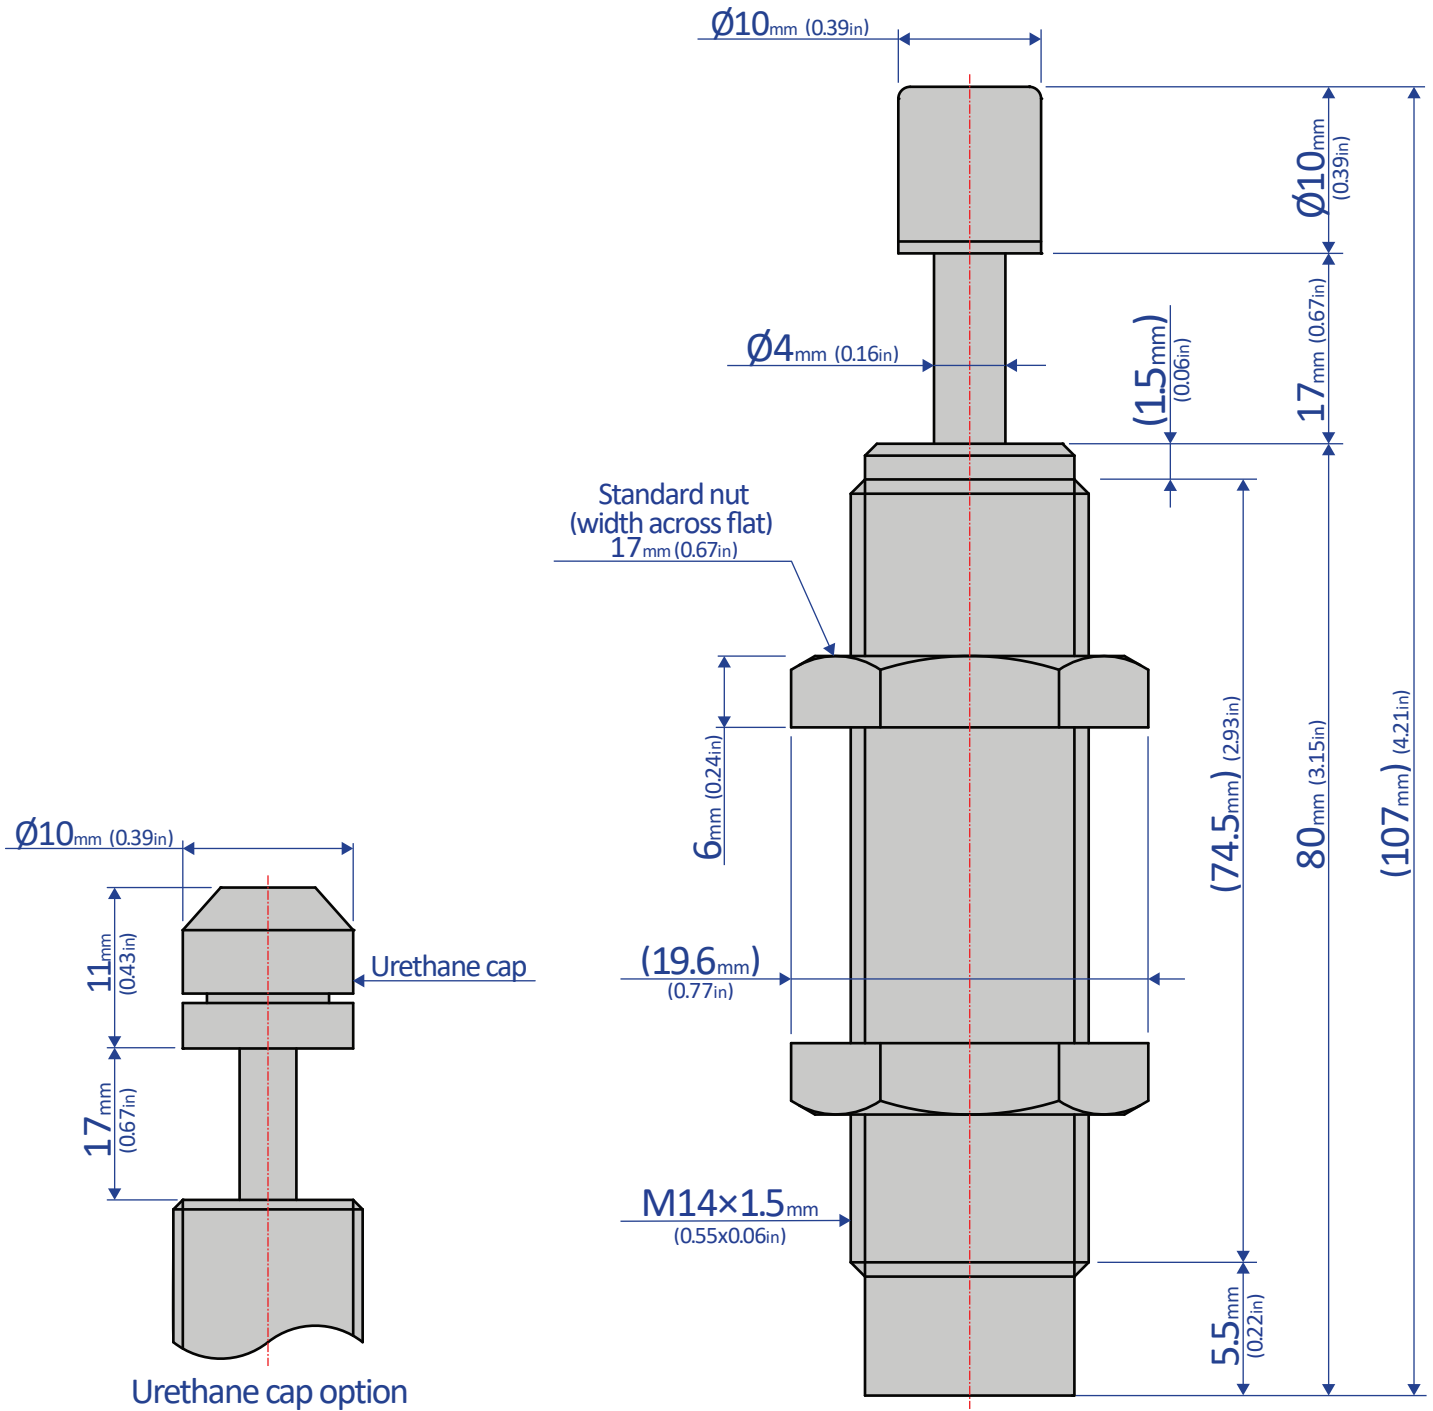

FK-1417L-C

SHOCK ABSORBER - FIXED

Bansbach
easylift[®]

50 West Drive • Melbourne, Florida 32904
(321) 253-1999 • www.easylift.com • www.damper.net