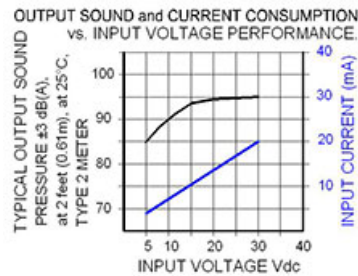

[AudioLarm II Series](#)

MB-V09-530-Q(M)

More Information

 [UL Recognized](#)

 [RoHS Compliant](#)

**Specifications**

<b>Mounting</b>	Panel Mount with Volume Control
<b>Operating Mode</b>	Medium Loud Medium Beep Tone
<b>Operating Voltage</b>	5-30 Vdc
<b>Operating Frequency</b>	2900±250 Hz
<b>Typical Operating Current</b>	2 mA at 5 Vdc 20 mA at 30 Vdc
<b>Typical Sound Pressure</b>	85 ±5 dB(A) at 5 Vdc at 24 inches (61 cm), at 25°C 95 ±5 dB(A) at 30 Vdc at 24 inches (61 cm), at 25°C
<b>Termination</b>	Quick Connect Blades
<b>Termination Strength</b>	Pull test with a maximum of 22 pounds (10 kg) load
<b>Operating Temperature</b>	-20_C to +65_C
<b>Storage Temperature</b>	-40_C to +85_C
<b>Surge Voltage</b>	20% over maximum rated voltage for less than 5 minutes
<b>Reverse Voltage Protection</b>	To the maximum operating voltage
<b>Construction Materials</b>	Case- Plastic _NORYL_ N-190, Flame Retardant UL 94-VO, Black Internal Circuit- Audio-oscillator and piezoelectric driver Potting- 2 parts epoxy resin or silicone, black Diaphragm- Stainless Steel 304
<b>Gasket</b>	Gasket (sold separately) 0.062" thick, 60 Durometer Neoprene ASTM B117 Certified - Withstands exposure to salt spray for 300 hours IP 68 Certified - Withstands water submergence and dust exposure Humidity- 95% relative humidity at +40_C continuously for 100 hours. Vibration- Withstands vibration between 0 and 55 Hz. on all axes.
<b>Construction Materials</b>	
<b>Life Expectancy</b>	10 years under normal operating conditions.
<b>Warranty</b>	For a period of two years from the date of manufacture under normal operating conditions.
<b>Notes</b>	This product is not intended as a life safety device.
<b>Terms and Conditions of Sale</b>	<a href="#">Link here</a>