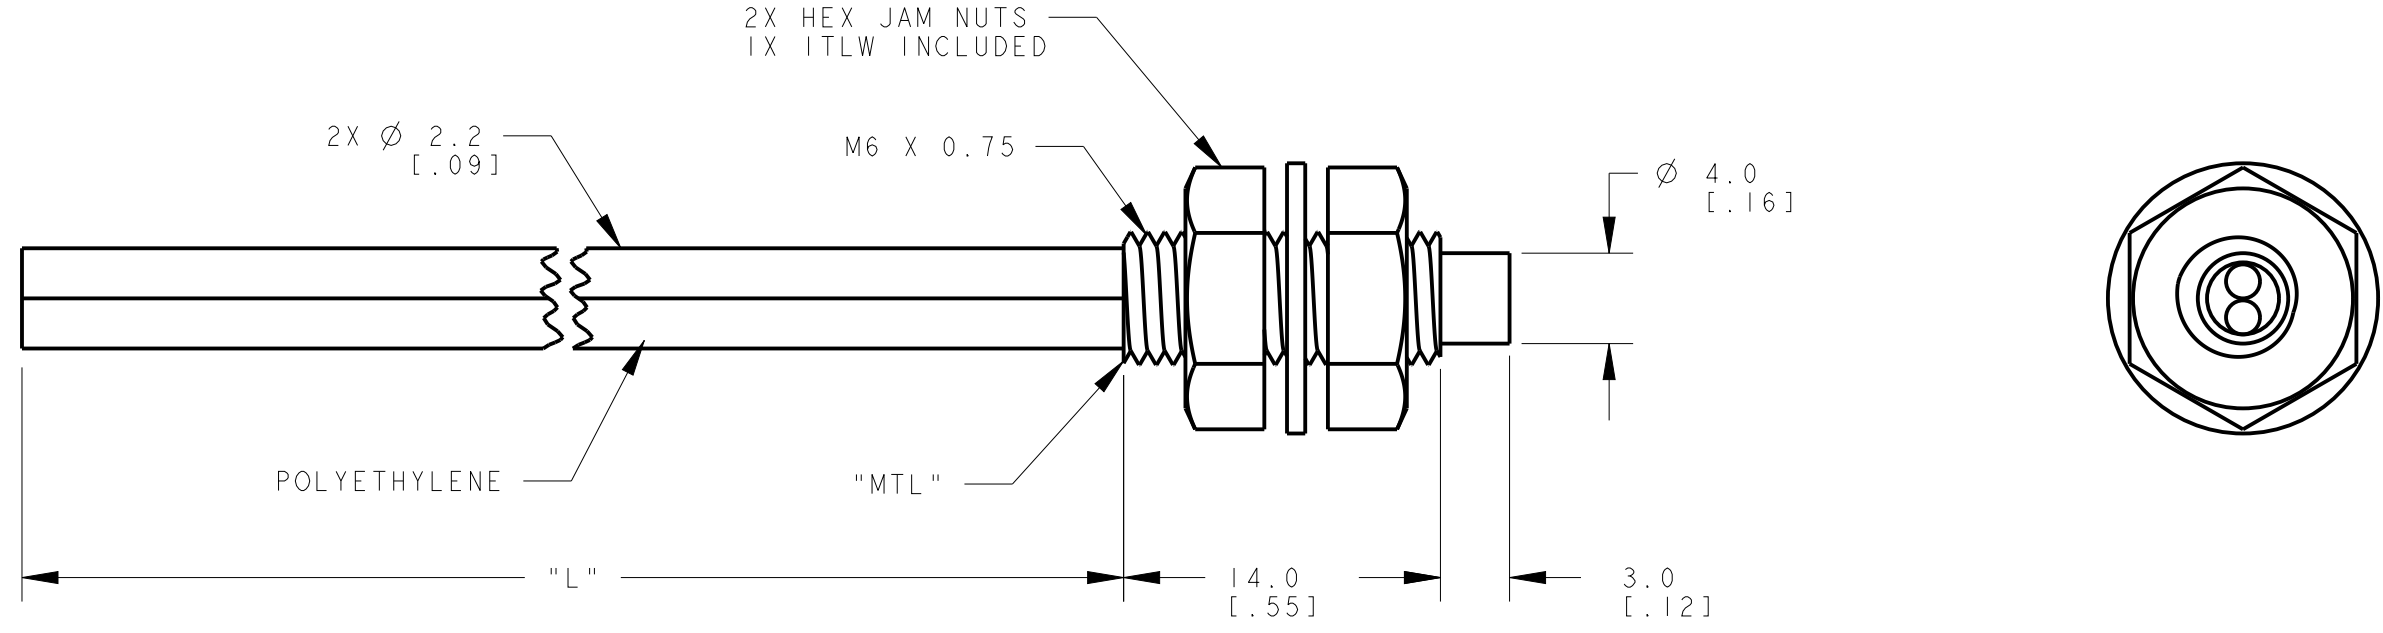

MODEL NO.	"L"	P/N
PBT610U	3048 [120]	56114
PBT660U	18288 [720]	76920
PBT630U	9144 [360]	68651
PBT630UMSS	9144 [360]	51804
PBT615U	4572 [180]	51826
PBT6100U	30,480 [1200]	45088
PBT66U	2000 [79]	39982

NOTES:  
 1. ALL DIMENSIONS ARE MILLIMETERS [INCHES] UNLESS OTHERWISE NOTED.  
 2. REFER TO "www.bannerengineering.com" FOR ADDITIONAL DATA AND SPECIFICATIONS.