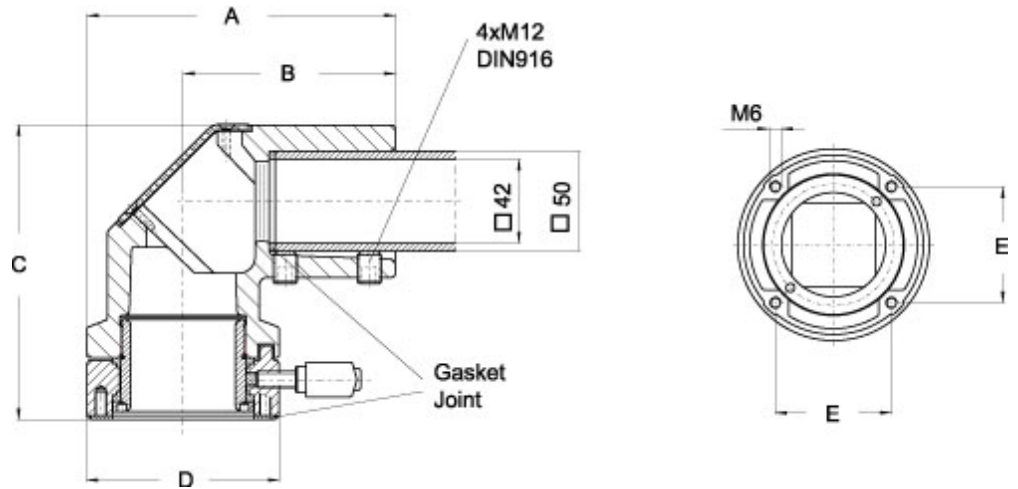

Quality Products. Service Excellence.

Heavy Duty Elbow Coupling *HDSSEL Series*

- Cast Aluminum
- Large thrust flange.
- Fastens with 4 hex socket screws.
- Adjustable torque resistance.
- Features a rotation range of 300°.

Part No.	System	A	B	C	D	E
R147-035-000R	50	154	106	147	96	58
R147-035-200R	80	209	139	190	139	87

Tags: HDSS, elbow, coupling, tube, rectangular, heavy duty, suspension, operator

Data subject to change without notice