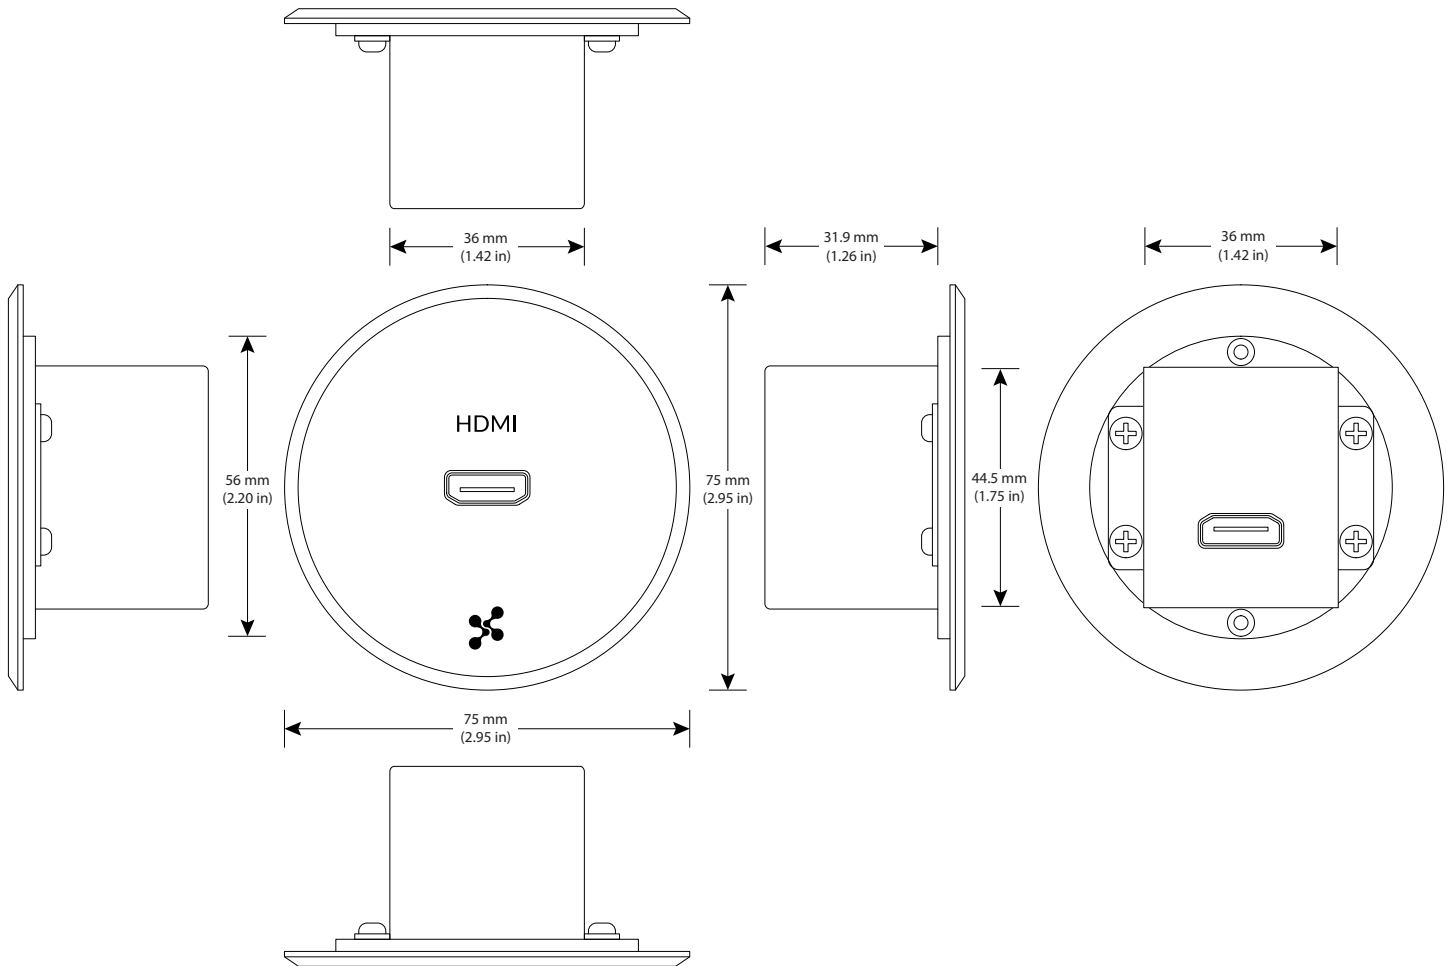

**Technical Specifications**
**TL-TI-HD**  
*HDMI Table Insert*

**General Specifications**

Surface Connection	One (1) HDMI Type A receptacle
Under Table Connection	One (1) HDMI Type A receptacle
Supported Resolutions	800x600 to 4096x2160 with refresh rates up to 60 Hz
Bridging Connectivity	Passive
Maximum Cable Length (surface device to under table device)	5m (16.4 ft)
Surface Dimensions	75mm (2.95 in) diameter; 2.8mm (0.11 in) tall
Hole Insert Dimensions	56mm (2.20 in) diameter; 34.5mm (1.36 in) deep
Warranty	3 years