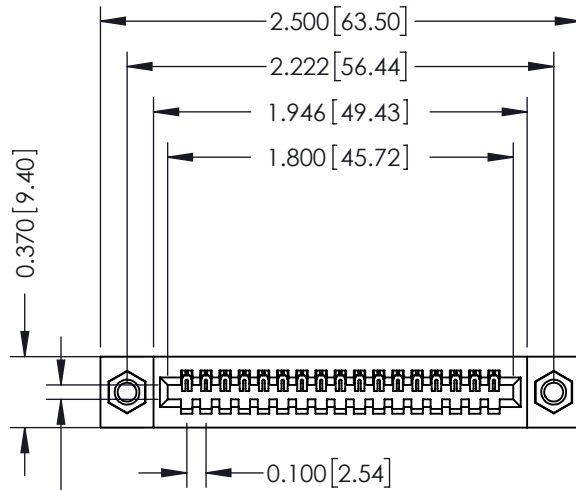

Mounting Option

07-M3-0.5 Metric Threaded Inserts

Contact Detail

523-P.C. Tail .025 Sq.(0.64 Sq.) - Tail LG=.400(10.16)
 .100 [2.54] Contact Spacing x .200 [5.08] Row Spacing

THIS IS A C.A.D. GENERATED DRAWING
 DO NOT MAKE MANUAL REVISIONS TO MASTER.

ISSUE NUMBER

ORIGINAL

Card Slot Accepts
 .054 [1.37] to .070 [1.78]
 Thick P.C. Board

SECTION A-A

See Accompanying Pages for:

- Contact Bend Details
- Mounting Options

342 / 392 Card Edge Connector

Part Number: 392-017-523-107

559 Contact Code

560 Contact Code

342 / 392 Series Card Edge Connector
Contact Bend Detail

EDAC INC
TORONTO, ONTARIO
CANADA

YOUR CONNECTION TO QUALITY & SERVICE

THESE DRAWINGS AND SPECIFICATIONS
ARE THE PROPERTY OF EDAC INC. AND
SHALL NOT BE REPRODUCED, OR COPIED
OR USED AS THE BASIS FOR THE
MANUFACTURE OR SALE OF APPARATUS
WITHOUT WRITTEN PERMISSION.