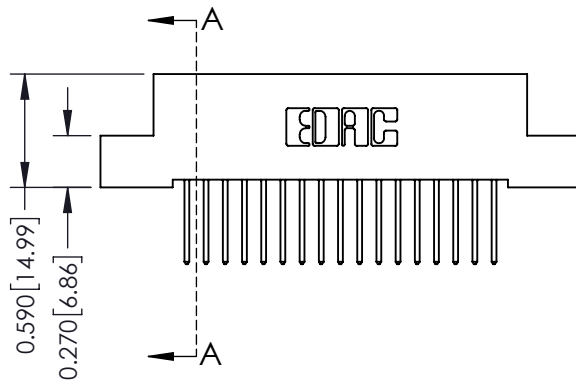

Mounting Option

07-M3-0.5 Metric Threaded Inserts

Contact Detail

523-P.C. Tail .025 Sq.(0.64 Sq.) - Tail LG=.400(10.16)
 .100 [2.54] Contact Spacing x .200 [5.08] Row Spacing

THIS IS A C.A.D. GENERATED DRAWING
 DO NOT MAKE MANUAL REVISIONS TO MASTER.

ISSUE NUMBER

ORIGINAL

Card Slot Accepts
 .054 [1.37] to .070 [1.78]
 Thick P.C. Board

SECTION A-A

See Accompanying Pages for:

- Contact Bend Details
- Mounting Options

342 / 392 Card Edge Connector

Part Number: 392-017-523-107

559 Contact Code

560 Contact Code

342 / 392 Series Card Edge Connector
Contact Bend Detail

EDAC INC
TORONTO, ONTARIO
CANADA

YOUR CONNECTION TO QUALITY & SERVICE

THESE DRAWINGS AND SPECIFICATIONS
ARE THE PROPERTY OF EDAC INC. AND
SHALL NOT BE REPRODUCED, OR COPIED
OR USED AS THE BASIS FOR THE
MANUFACTURE OR SALE OF APPARATUS
WITHOUT WRITTEN PERMISSION.