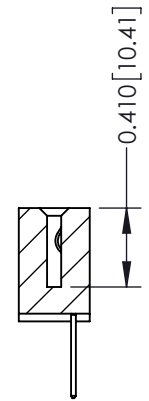

Mounting Option

07-M3-0.5 Metric Threaded Inserts

Contact Detail

523-P.C. Tail .025 Sq.(0.64 Sq.) - Tail LG=.400(10.16)
 .100 [2.54] Contact Spacing x .200 [5.08] Row Spacing

THIS IS A C.A.D. GENERATED DRAWING
 DO NOT MAKE MANUAL REVISIONS TO MASTER.

ISSUE NUMBER

ORIGINAL

Card Slot Accepts
 .054 [1.37] to .070 [1.78]
 Thick P.C. Board

SECTION A-A

See Accompanying Pages for:

- Contact Bend Details
- Mounting Options

342 / 392 Card Edge Connector

Part Number: 392-017-523-107

559 Contact Code

560 Contact Code

342 / 392 Series Card Edge Connector
Contact Bend Detail

EDAC INC
TORONTO, ONTARIO
CANADA

YOUR CONNECTION TO QUALITY & SERVICE

THESE DRAWINGS AND SPECIFICATIONS
ARE THE PROPERTY OF EDAC INC. AND
SHALL NOT BE REPRODUCED, OR COPIED
OR USED AS THE BASIS FOR THE
MANUFACTURE OR SALE OF APPARATUS
WITHOUT WRITTEN PERMISSION.