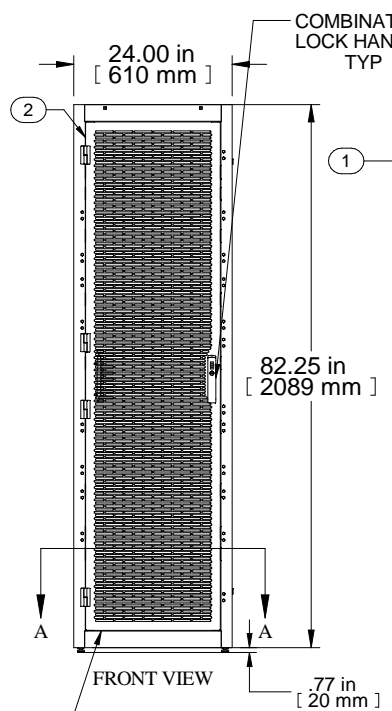

ISOMETRIC

FRONT VIEW DOORS REMOVED

FRONT VIEW

DOORS ARE 63% AFR

RIGHT SIDE VIEW

LOCKABLE SIDE/BARRIER PANEL

REAR VIEW

LEFT SIDE VIEW

BOTTOM VIEW

Item Number	Title	Quantity
1	COLO FRAME	1
2	COLO - 1 BAY FLUSH VENTED DOOR	2
3	COLO - MTG CHANNEL 1/2/3 BAY (36")	2
4	COLO - 1B PNL RAIL SQ. HOLE	2
5	COLO - 1B PNL RAIL SQ. HOLE	2
6	VCTPDU - 44U CABLE MNGMT (COM56942-44)	2
7	CL - SIDE PANEL	1

PART NUMBERS	
CLC1B36BK	PAINTED BLACK TEXTURED

**NOTES**

1 Bay Cabinet Assembly

See Hammond Website for Additional Accessories

**Français**

Pour tous les détails sur nos produits, svp veuillez consulter notre site [www.hammondmg.com](http://www.hammondmg.com).  
Data subject to change without notice. Isometric drawing not to scale.  
Les données sont sujettes à changement sans préavis.