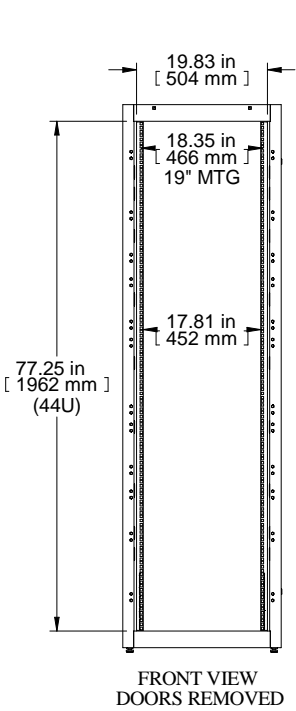

ISOMETRIC

FRONT VIEW DOORS REMOVED

FRONT VIEW

DOORS ARE 63% AFR

RIGHT SIDE VIEW

LOCKABLE SIDE/BARRIER PANEL

REAR VIEW

LEFT SIDE VIEW

BOTTOM VIEW

Item Number	Title	Quantity
1	COLO FRAME	1
2	COLO - 1 BAY FLUSH VENTED DOOR	2
3	COLO - MTG CHANNEL 1/2/3 BAY (36")	2
4	COLO - 1B PNL RAIL SQ. HOLE	2
5	COLO - 1B PNL RAIL SQ. HOLE	2
6	VCTPDU - 44U CABLE MNGMT (COM56942-44)	2
7	CL - SIDE PANEL	1

PART NUMBERS	
CLC1B36BK	PAINTED BLACK TEXTURED

**NOTES**

1 Bay Cabinet Assembly

See Hammond Website for Additional Accessories

**Français**

Pour tous les détails sur nos produits, svp veuillez consulter notre site [www.hammondmg.com](http://www.hammondmg.com).  
Data subject to change without notice. Isometric drawing not to scale.  
Les données sont sujettes à changement sans préavis.