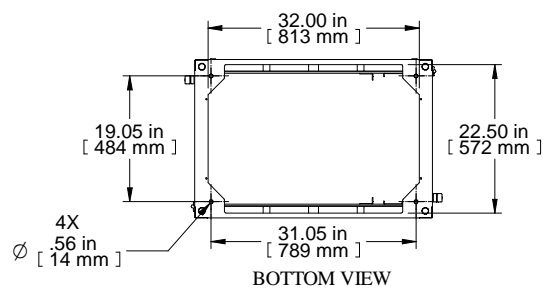

ISOMETRIC

FRONT VIEW DOORS REMOVED

FRONT VIEW

DOORS ARE 63% AFR

RIGHT SIDE VIEW

LOCKABLE SIDE/BARRIER PANEL

REAR VIEW

LEFT SIDE VIEW

BOTTOM VIEW

Item Number	Title	Quantity
1	COLO FRAME	1
2	COLO - 1 BAY FLUSH VENTED DOOR	2
3	COLO - MTG CHANNEL 1/2/3 BAY (36")	2
4	COLO - 1B PNL RAIL SQ. HOLE	2
5	COLO - 1B PNL RAIL SQ. HOLE	2
6	VCTPDU - 44U CABLE MNGMT (COM56942-44)	2
7	CL - SIDE PANEL	1