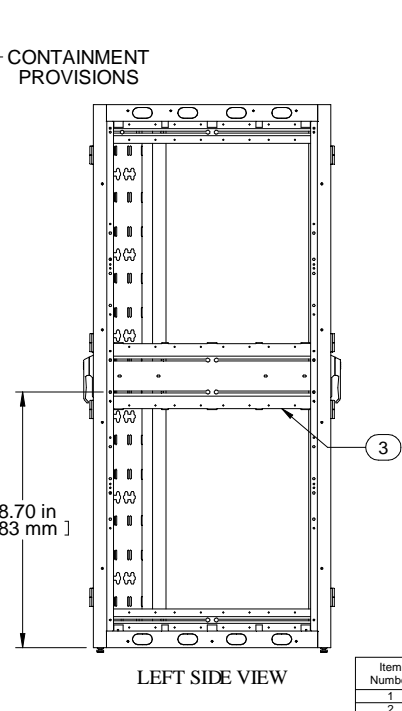

ISOMETRIC

FRONT VIEW DOORS REMOVED

FRONT VIEW

DOORS ARE 63% AFR

RIGHT SIDE VIEW

LOCKABLE SIDE/BARRIER PANEL

REAR VIEW

LEFT SIDE VIEW

BOTTOM VIEW

Item Number	Title	Quantity
1	COLO FRAME	1
2	COLO - 1 BAY FLUSH VENTED DOOR	2
3	COLO - MTG CHANNEL 1/2/3 BAY (36")	2
4	COLO - 1B PNL RAIL SQ. HOLE	2
5	COLO - 1B PNL RAIL SQ. HOLE	2
6	VCTPDU - 44U CABLE MNGMT (COM56942-44)	2
7	CL - SIDE PANEL	1

PART NUMBERS	
CLC1B36BK	PAINTED BLACK TEXTURED

**NOTES**

1 Bay Cabinet Assembly

See Hammond Website for Additional Accessories

**Français**

Pour tous les détails sur nos produits, svp veuillez consulter notre site [www.hammondmg.com](http://www.hammondmg.com).  
Data subject to change without notice. Isometric drawing not to scale.  
Les données sont sujettes à changement sans préavis.