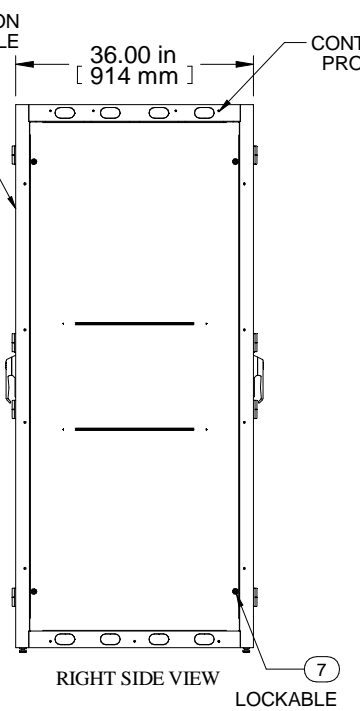

ISOMETRIC

FRONT VIEW DOORS REMOVED

FRONT VIEW

DOORS ARE 63% AFR

RIGHT SIDE VIEW

LOCKABLE SIDE/BARRIER PANEL

REAR VIEW

LEFT SIDE VIEW

BOTTOM VIEW

Item Number	Title	Quantity
1	COLO FRAME	1
2	COLO - 1 BAY FLUSH VENTED DOOR	2
3	COLO - MTG CHANNEL 1/2/3 BAY (36")	2
4	COLO - 1B PNL RAIL SQ. HOLE	2
5	COLO - 1B PNL RAIL SQ. HOLE	2
6	VCTPDU - 44U CABLE MNGMT (COM56942-44)	2
7	CL - SIDE PANEL	1

PART NUMBERS	
CLC1B36BK	PAINTED BLACK TEXTURED

**NOTES**

1 Bay Cabinet Assembly

See Hammond Website for Additional Accessories

**Français**

Pour tous les détails sur nos produits, svp veuillez consulter notre site [www.hammondmg.com](http://www.hammondmg.com).  
Data subject to change without notice. Isometric drawing not to scale.  
Les données sont sujettes à changement sans préavis.