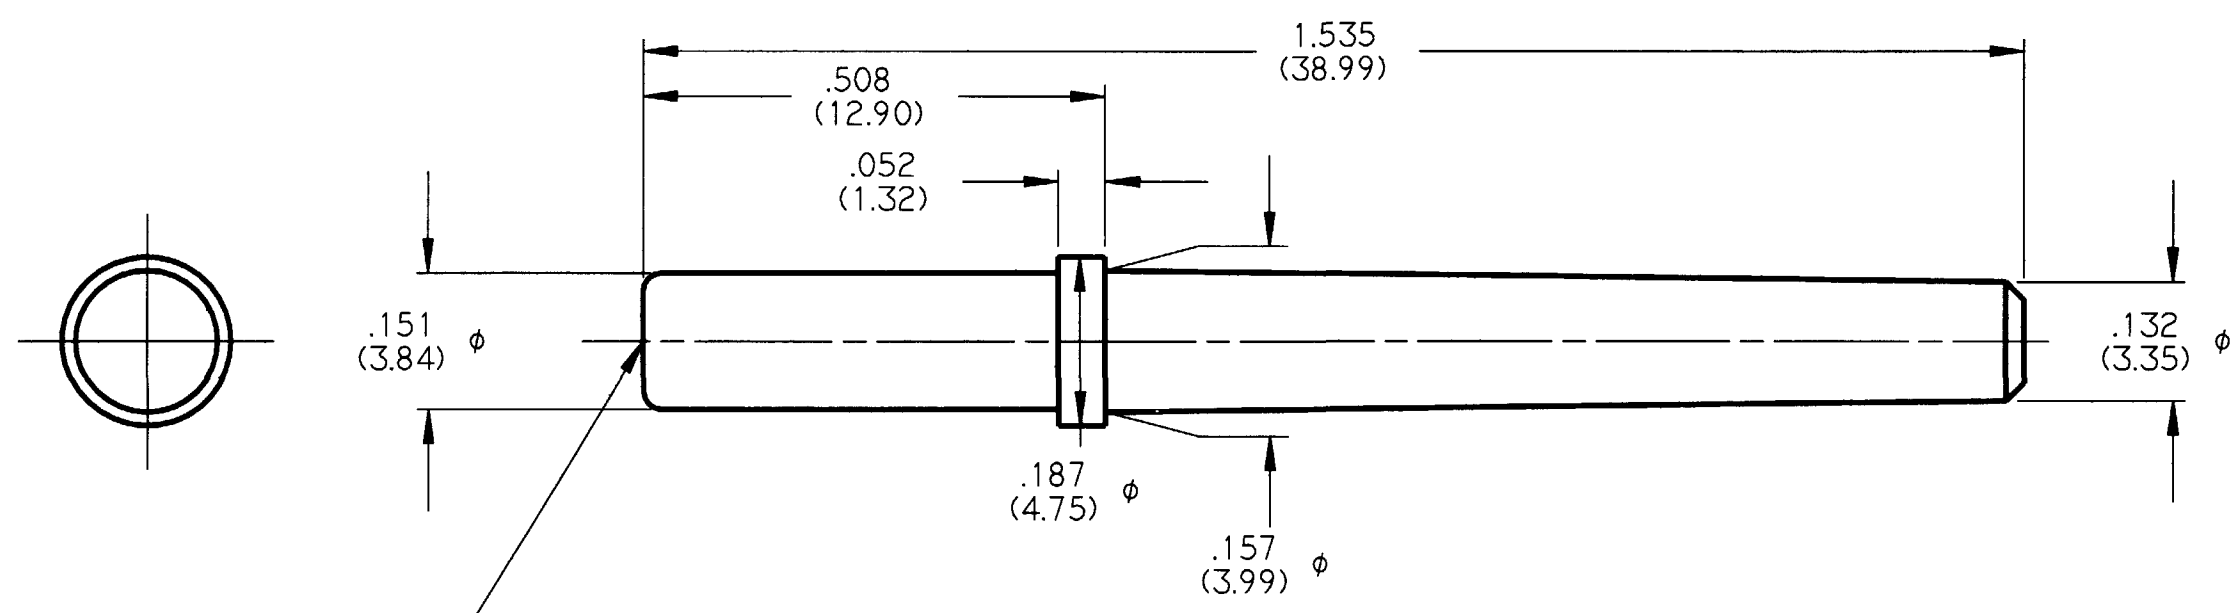

REV	NC	0413-214-1205	REVISIONS		
SYM			DESCRIPTION	DATE	APPROVED
NC			NEW RELEASE PER E.O. A14921	10-31-95	ROR

LOADING INFO:  
THIS END TO BE SEEN IN CAVITY  
FROM THE FRONT OF CONNECTOR.

NOTES:  
1. COLOR: BRIGHT YELLOW.  
2. DIMENSIONS ARE FOR REFERENCE ONLY IN INCHES (METRIC).

SIGNATURE & DATE	
DR	V.TOMSA OCT-27-95.
CHK	
PE	<i>[Signature]</i> 10-31-95
APPD	<i>[Signature]</i> 10-31-95
SCALE	5X WT

KEYING PIN  
SIZE 12  
HD SERIES

ENVELOPE

CP	MATL CODE
<b>The Deutsch Company</b> DEUTSCH I.P.D. 37140 INDUSTRIAL AVE. HEMET, CALIF. 92343	
<b>B</b> 0413-214-1205	
DWG SIZE	CODE 11139 SHEET 1 OF 1