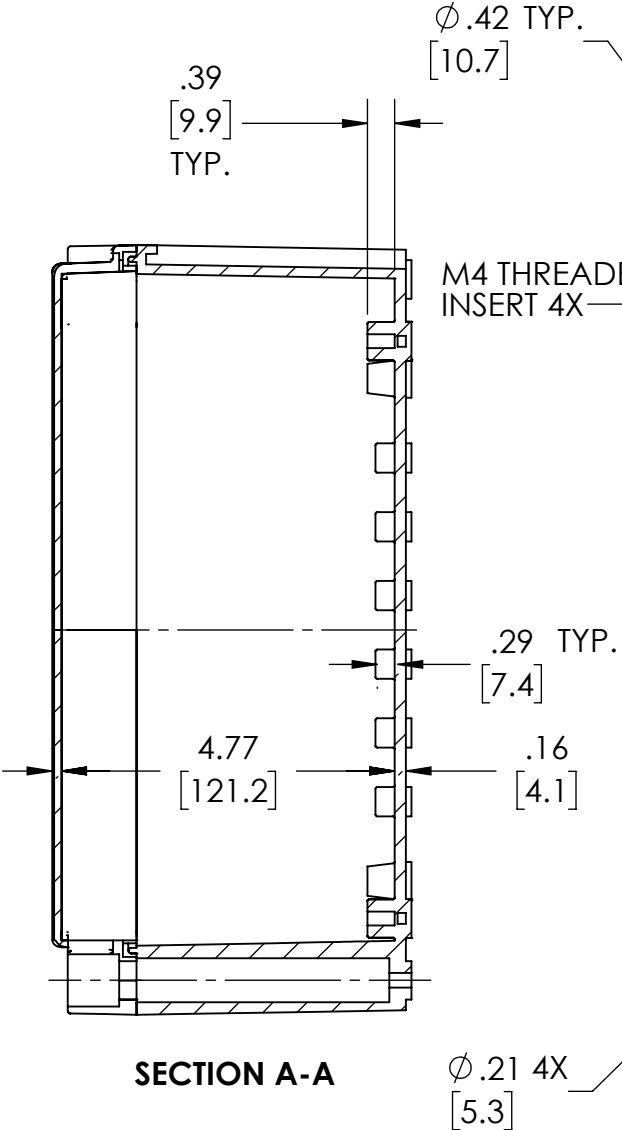

PART NAME

NEMA 4X PLASTIC BOX (PTS SERIES)

PART No.

PTS-25342 & PTS-25342-C

REVISION DATE

4-22-16

DRAWING FOR REFERENCE
WE RESERVE THE RIGHT TO MAKE CHANGES TO OUR STANDARD PRODUCTS. PLEASE CONSULT WITH BUD INDUSTRIES PRIOR TO USING THIS DRAWING FOR DESIGN PURPOSE.

- NOTES:
- 1- MATERIAL: BODY - POLYCARBONATE WITH 10% FIBERGLASS
COVER - POLYCARBONATE
 - 2- COLOR: NO SUFFIX - GRAY BODY & GRAY COVER
(-C) SUFFIX - GRAY BODY & CLEAR COVER
 - 3- COVER ATTACHES WITH NON-METALLIC CAPTIVE SCREWS
(ITEMS NOT SHOWN)
 - 4- SUPPLIED WITH FOUR M4 x 10mm LG. PAN HEAD SCREWS
(ITEMS NOT SHOWN)
 - 5- DIMENSIONS ARE INCH [MM]
- OPTIONAL ACCESSORIES:
 STEEL INTERNAL PANEL #PTX-25342
 PLASTIC INTERNAL PANEL #PTX-25342-P
 STEEL EXTERNAL BRACKET #NBX-10922
 PLASTIC EXTERNAL BRACKET #PIx-4117