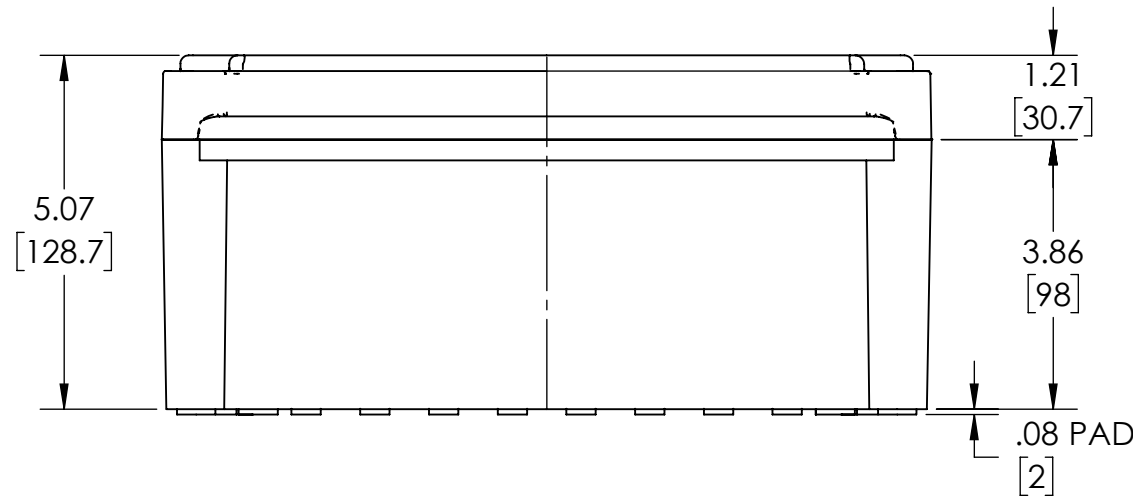

PART NAME

NEMA 4X PLASTIC BOX (PTS SERIES)

PART No.

PTS-25342 & PTS-25342-C

REVISION DATE

4-22-16

DRAWING FOR REFERENCE
WE RESERVE THE RIGHT TO MAKE CHANGES TO OUR STANDARD PRODUCTS. PLEASE CONSULT WITH BUD INDUSTRIES PRIOR TO USING THIS DRAWING FOR DESIGN PURPOSE.

- NOTES:
- 1- MATERIAL: BODY - POLYCARBONATE WITH 10% FIBERGLASS
COVER - POLYCARBONATE
 - 2- COLOR: NO SUFFIX - GRAY BODY & GRAY COVER
(-C) SUFFIX - GRAY BODY & CLEAR COVER
 - 3- COVER ATTACHES WITH NON-METALLIC CAPTIVE SCREWS
(ITEMS NOT SHOWN)
 - 4- SUPPLIED WITH FOUR M4 x 10mm LG. PAN HEAD SCREWS
(ITEMS NOT SHOWN)
 - 5- DIMENSIONS ARE INCH [MM]
- OPTIONAL ACCESSORIES:
 STEEL INTERNAL PANEL #PTX-25342
 PLASTIC INTERNAL PANEL #PTX-25342-P
 STEEL EXTERNAL BRACKET #NBX-10922
 PLASTIC EXTERNAL BRACKET #PIx-4117