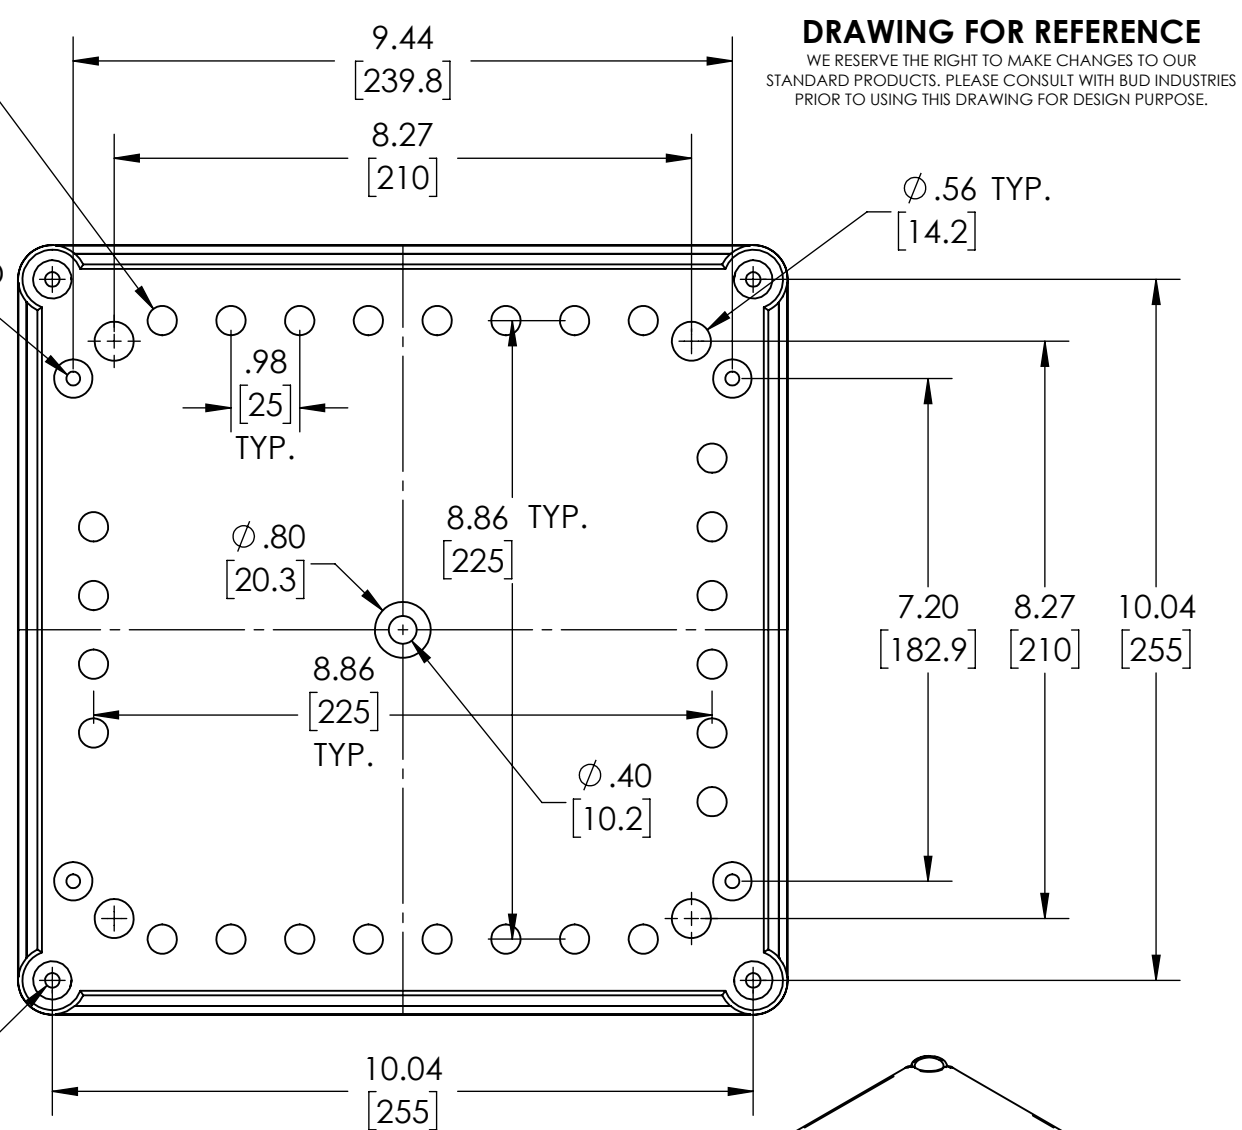

PART NAME

NEMA 4X PLASTIC BOX (PTS SERIES)

PART No.

PTS-25342 & PTS-25342-C

REVISION DATE

4-22-16

DRAWING FOR REFERENCE
WE RESERVE THE RIGHT TO MAKE CHANGES TO OUR STANDARD PRODUCTS. PLEASE CONSULT WITH BUD INDUSTRIES PRIOR TO USING THIS DRAWING FOR DESIGN PURPOSE.

- NOTES:
- 1- MATERIAL: BODY - POLYCARBONATE WITH 10% FIBERGLASS
COVER - POLYCARBONATE
 - 2- COLOR: NO SUFFIX - GRAY BODY & GRAY COVER
(-C) SUFFIX - GRAY BODY & CLEAR COVER
 - 3- COVER ATTACHES WITH NON-METALLIC CAPTIVE SCREWS
(ITEMS NOT SHOWN)
 - 4- SUPPLIED WITH FOUR M4 x 10mm LG. PAN HEAD SCREWS
(ITEMS NOT SHOWN)
 - 5- DIMENSIONS ARE INCH [MM]
- OPTIONAL ACCESSORIES:
 STEEL INTERNAL PANEL #PTX-25342
 PLASTIC INTERNAL PANEL #PTX-25342-P
 STEEL EXTERNAL BRACKET #NBX-10922
 PLASTIC EXTERNAL BRACKET #PIx-4117