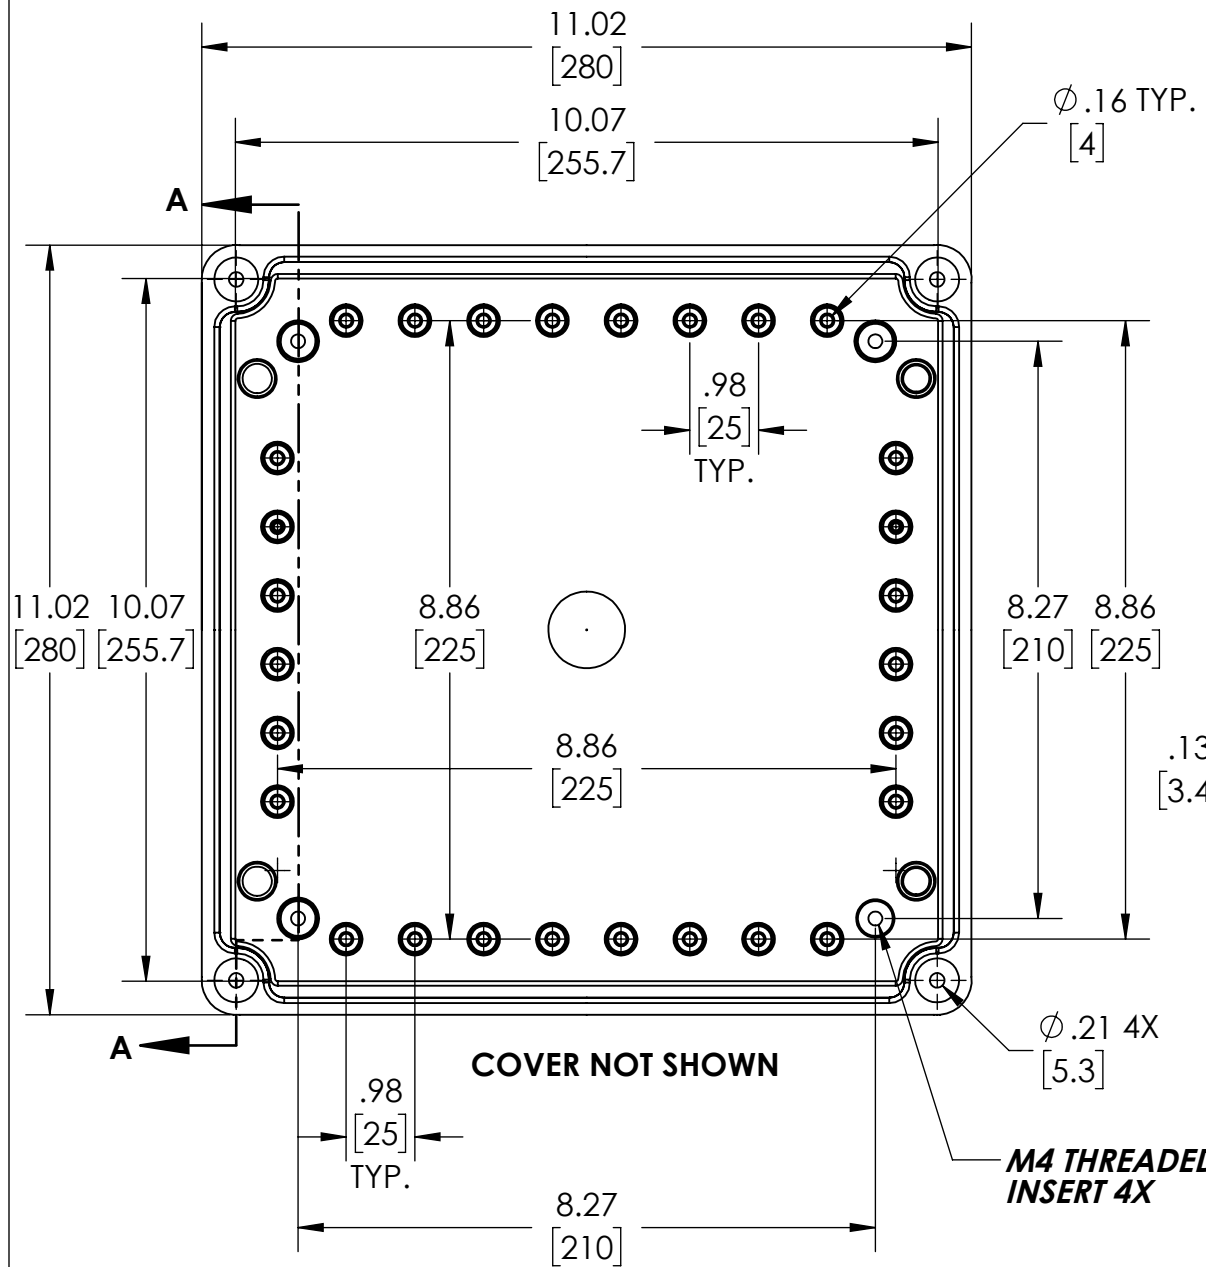

PART NAME

NEMA 4X PLASTIC BOX (PTS SERIES)

PART No.

PTS-25342 & PTS-25342-C

REVISION DATE

4-22-16

DRAWING FOR REFERENCE
WE RESERVE THE RIGHT TO MAKE CHANGES TO OUR STANDARD PRODUCTS. PLEASE CONSULT WITH BUD INDUSTRIES PRIOR TO USING THIS DRAWING FOR DESIGN PURPOSE.

- NOTES:
- 1- MATERIAL: BODY - POLYCARBONATE WITH 10% FIBERGLASS
COVER - POLYCARBONATE
 - 2- COLOR: NO SUFFIX - GRAY BODY & GRAY COVER
(-C) SUFFIX - GRAY BODY & CLEAR COVER
 - 3- COVER ATTACHES WITH NON-METALLIC CAPTIVE SCREWS
(ITEMS NOT SHOWN)
 - 4- SUPPLIED WITH FOUR M4 x 10mm LG. PAN HEAD SCREWS
(ITEMS NOT SHOWN)
 - 5- DIMENSIONS ARE INCH [MM]
- OPTIONAL ACCESSORIES:
 STEEL INTERNAL PANEL #PTX-25342
 PLASTIC INTERNAL PANEL #PTX-25342-P
 STEEL EXTERNAL BRACKET #NBX-10922
 PLASTIC EXTERNAL BRACKET #PIx-4117