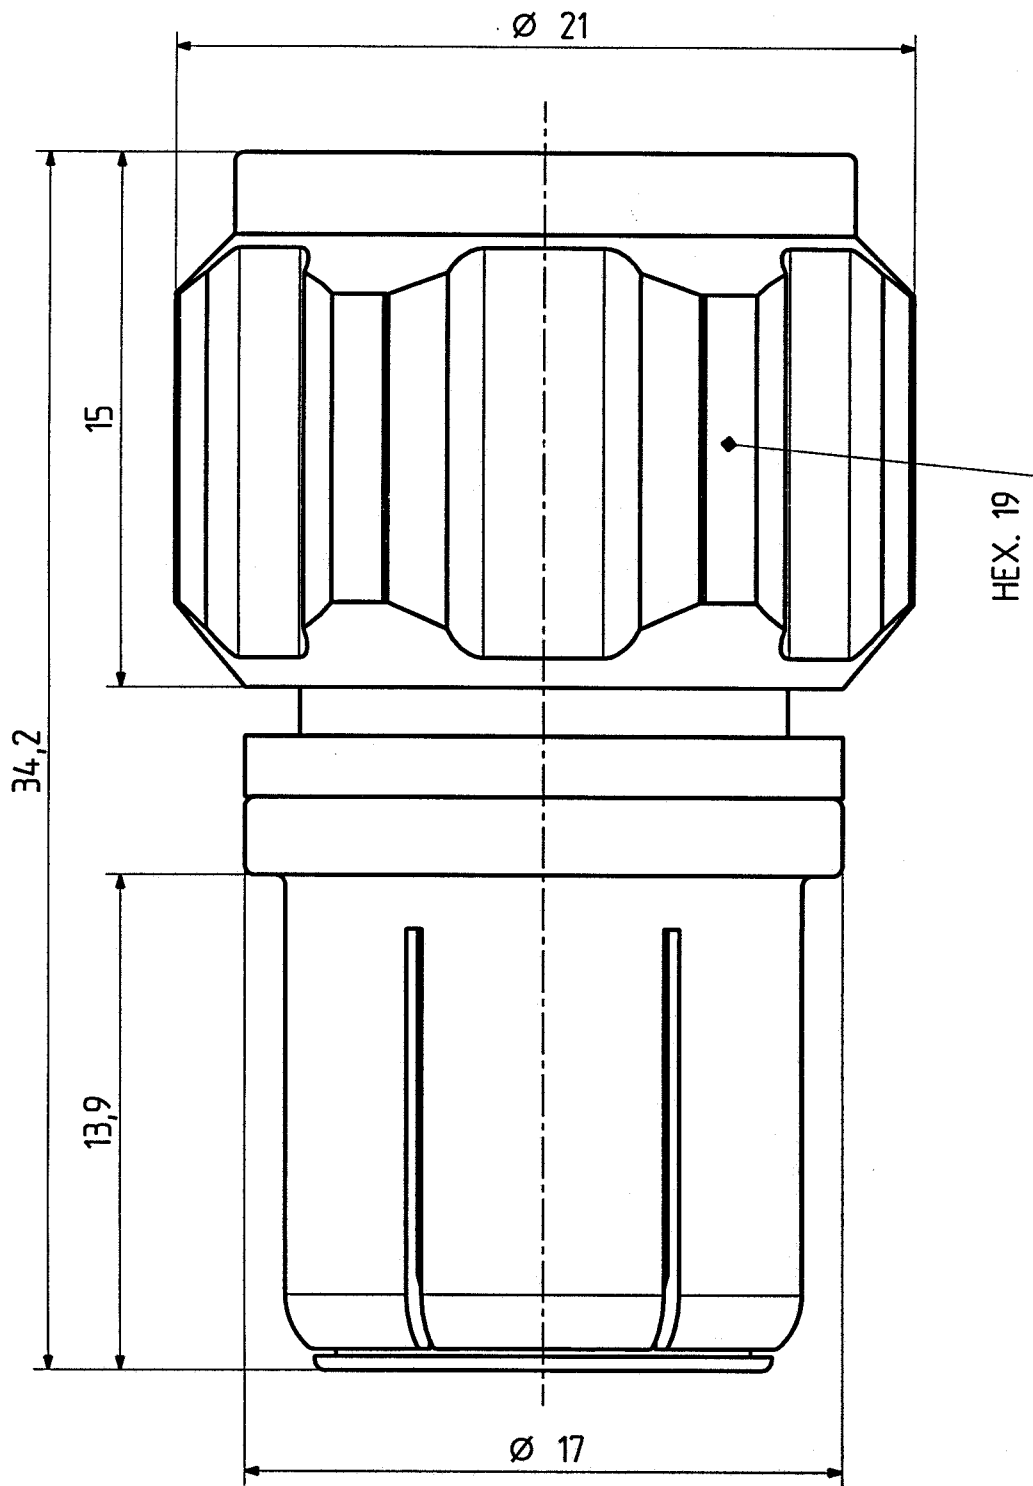

	date	sign
drawn	06.08.99	4515/H.G.
checked	10.8.99	4524
approved	10.8.99	4324

H-S 701 448.05

scale

5:1

HUBER + SUHNER RFX

drawing number

4.13.32237

Index

a

dimensions in mm

OZ drawing : OZ.99.4.13.0703