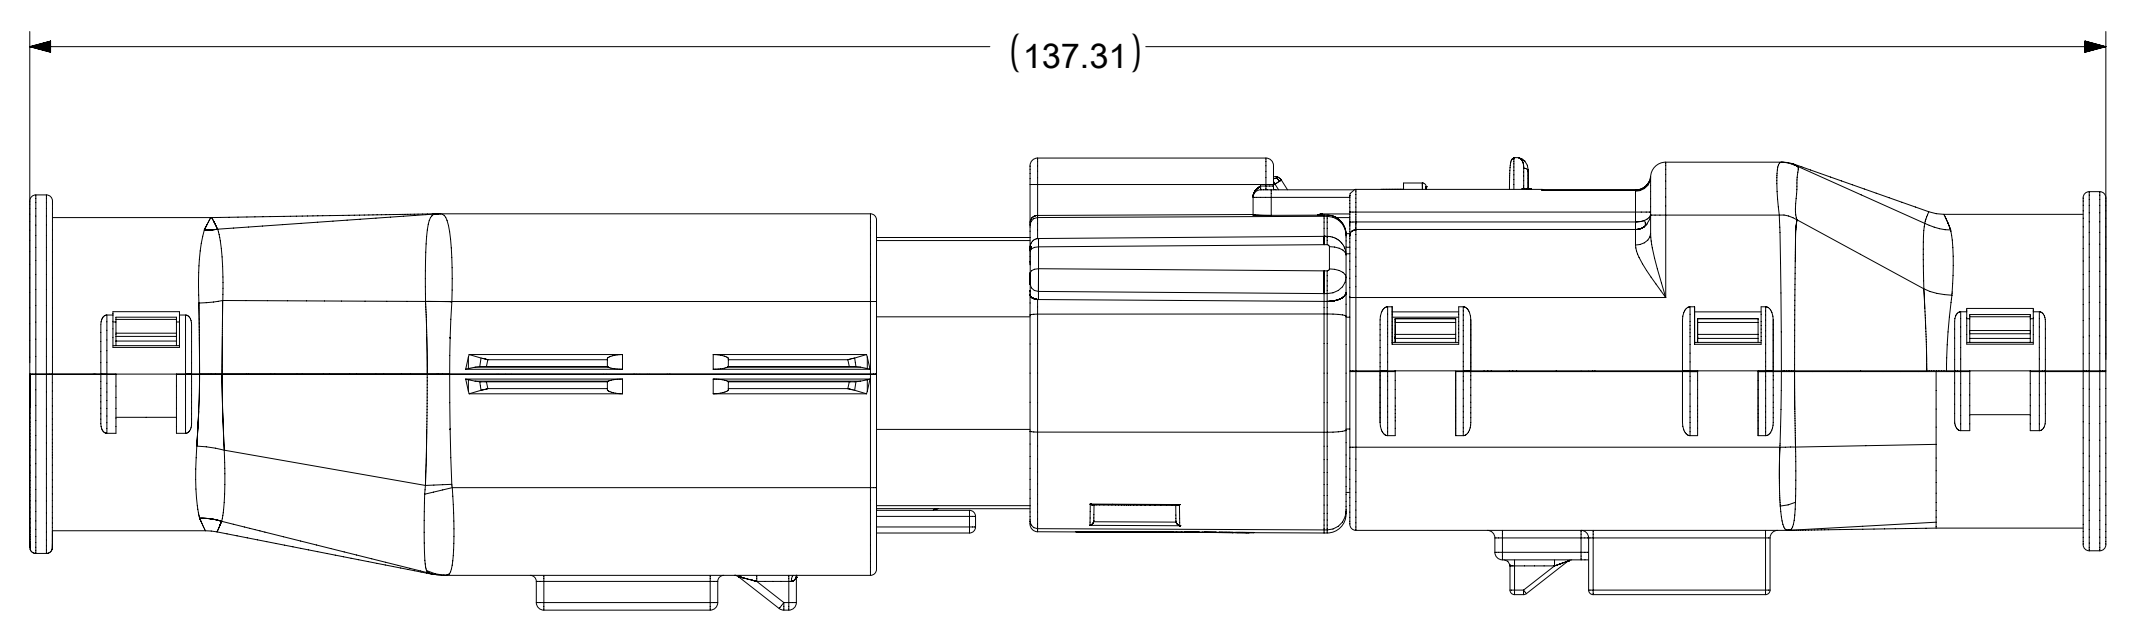

SHEET DESCRIPTION
SCHLEMMER BACKSHELL CONFIGURATIONS

CKT	BLADE CONFIGURATION	RECEPTACLE CONFIGURATION	DIMENSIONS				
			M	N	P	R	T
2X3	STANDARD	STANDARD	106.83	32.75	31.75	29.00	29.50
	LENGTHENED		108.71				
2X4	STANDARD	STANDARD	106.83	33.50	31.90	30.70	30.70
2X6	STANDARD	STANDARD	106.83	37.84	37.27	35.83	36.83

OVERALL MATED SYSTEM WITH BLADE AND RECEPTACLE BACKSHELL