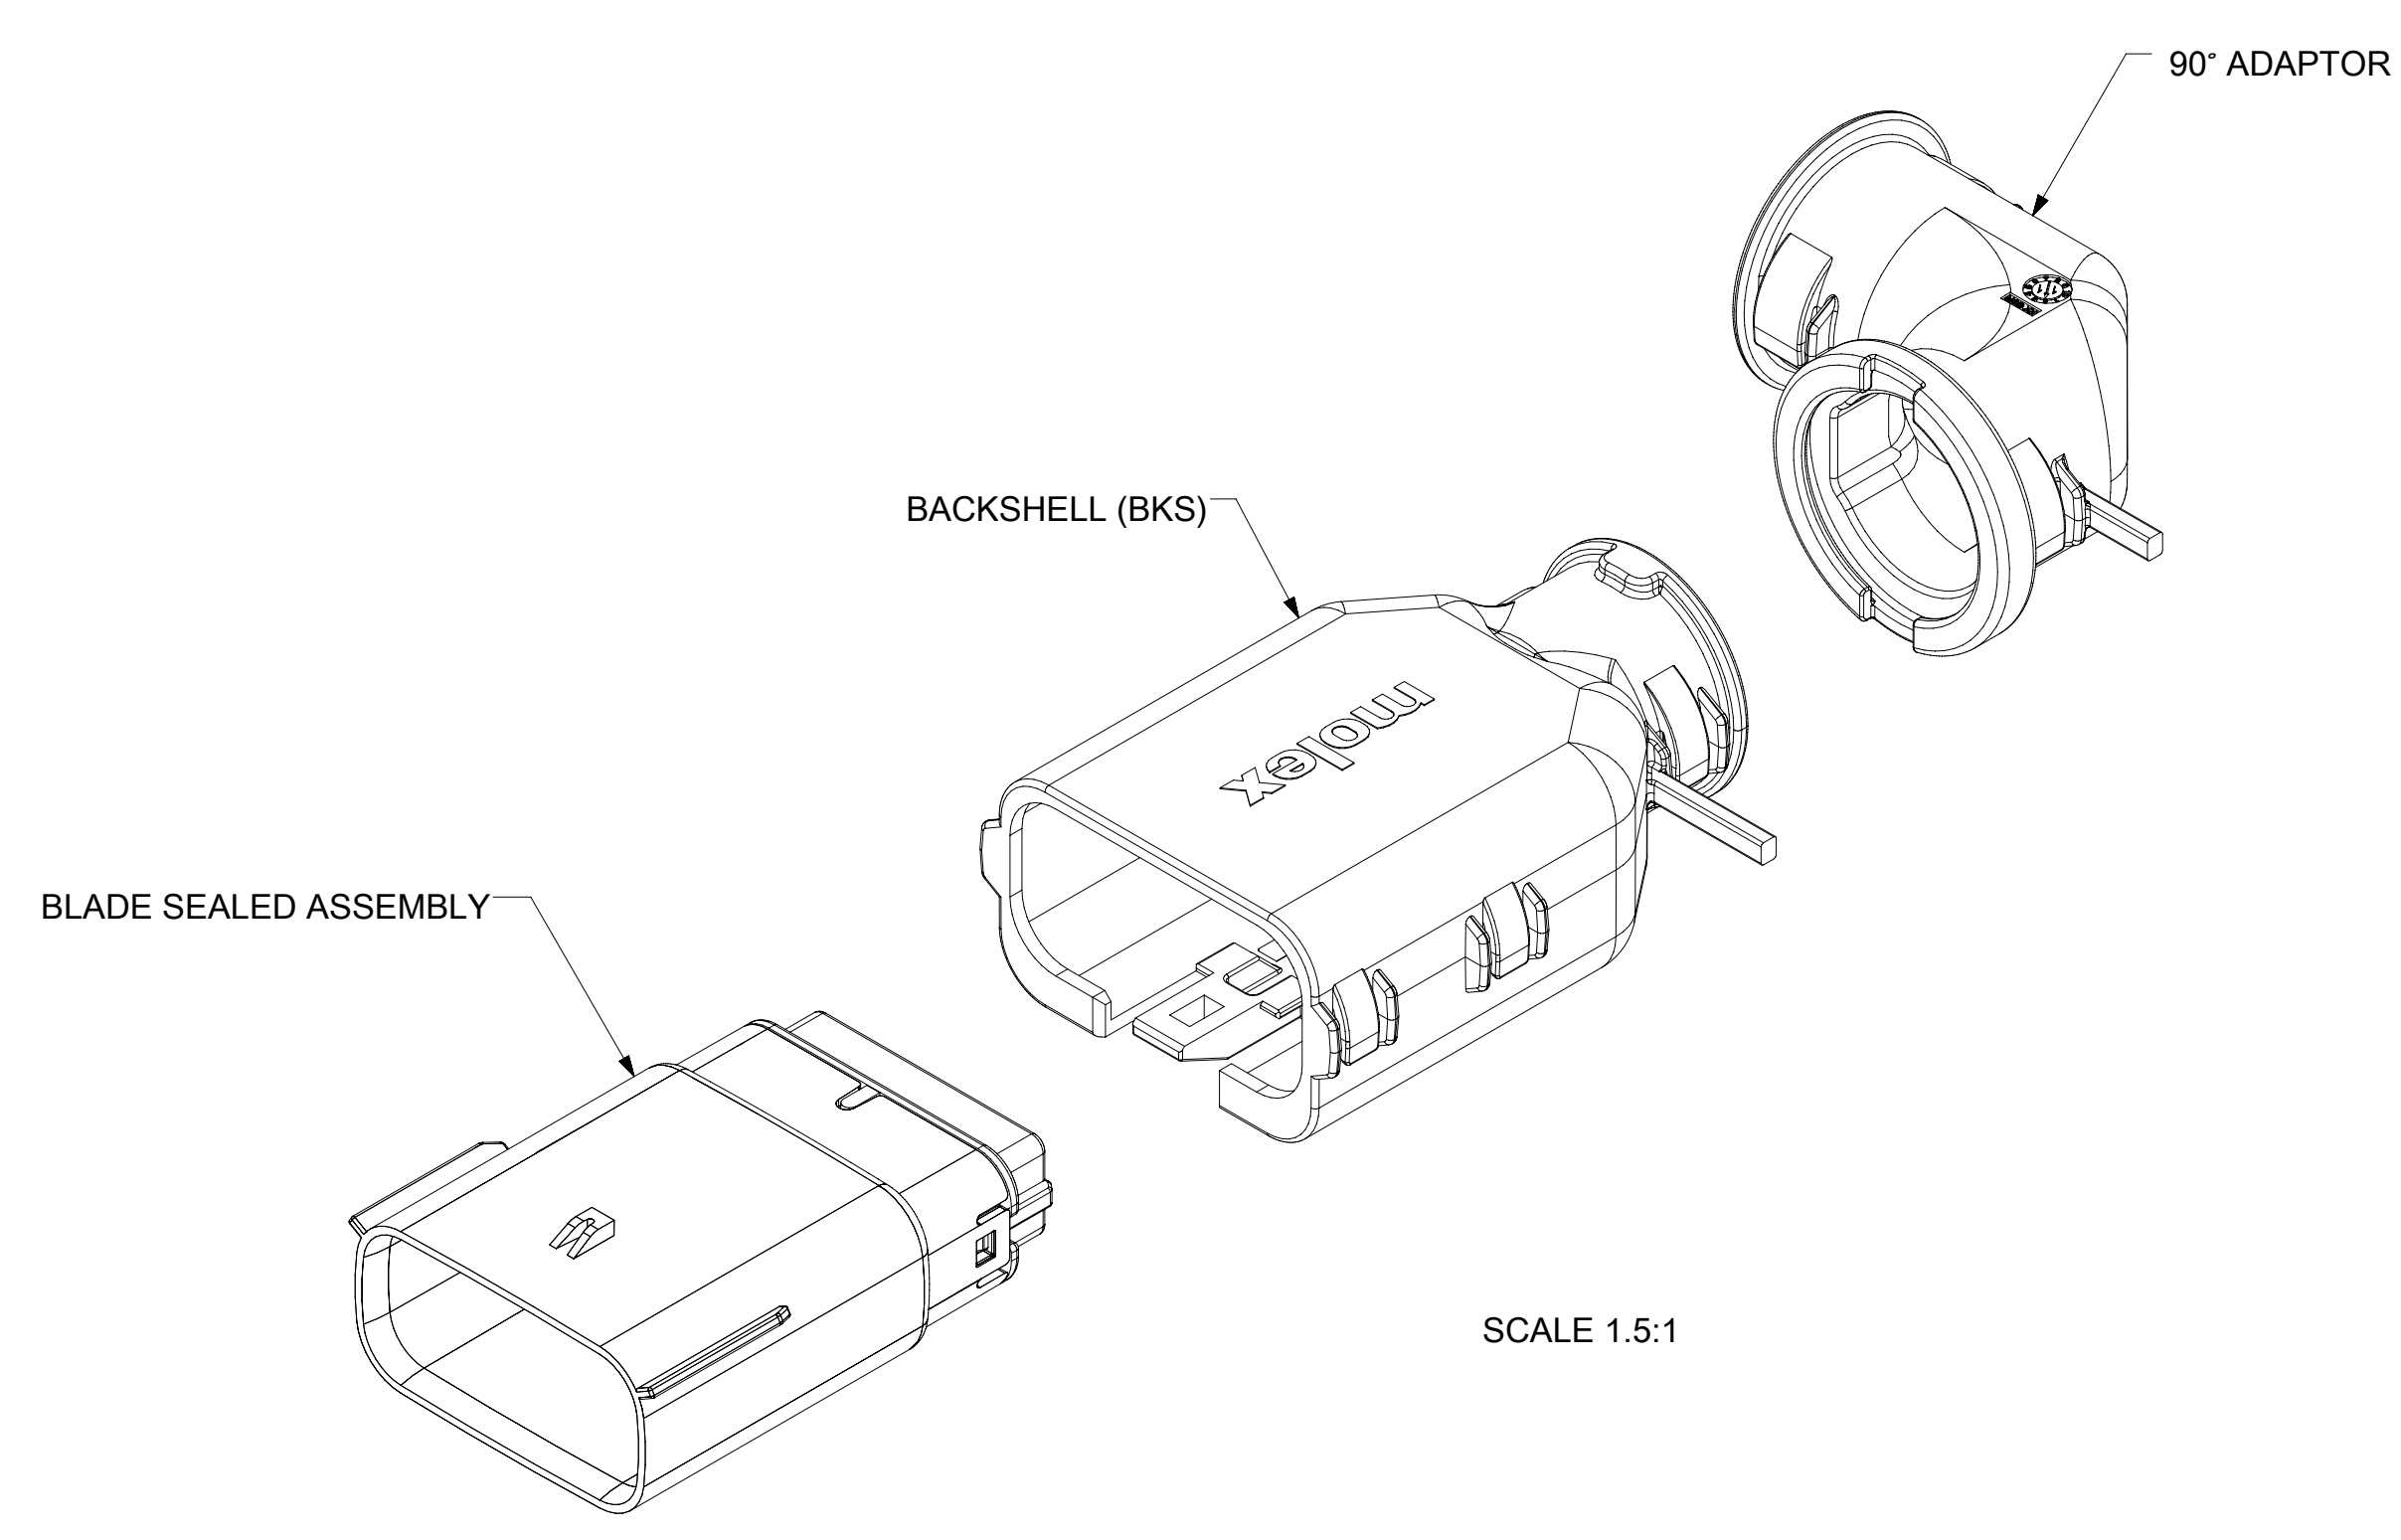

BACKSHELL FEATURES

- 1 - WITH RIBS
- 2 - WITHOUT RIBS
- 3 - 90° ADAPTOR

MX150 CIRCUIT SIZE 04, 06, 08, 12, 16, 20

SYMBOLS	THIS DRAWING CONTAINS INFORMATION THAT IS PROPRIETARY TO MOLEX ELECTRONIC TECHNOLOGIES, LLC AND SHOULD NOT BE USED WITHOUT WRITTEN PERMISSION		CURRENT REV DESC:					
	DIMENSION UNITS	SCALE						EC NO: 171650
▽ = 0	mm	1.5:1	DRWN: APROFFITT 2014/04/28	CHK'D: MVANSLAMBROU 2018/02/16	SD-33482-0001	PSD	001	E2
▽ = 0	GENERAL TOLERANCES (UNLESS SPECIFIED)		APPR: MVANSLAMBROU 2018/02/16	INITIAL REVISION:	PRODUCT CUSTOMER DRAWING			
▽ = 0	ANGULAR TOL ± 1.0°		DRWN: APROFFITT 2014/04/28	APPR: VKOSHY 2014/05/14	DOCUMENT NUMBER			
▽ = 0	4 PLACES ±		INITIAL REVISION:		DOC TYPE   DOC PART   REVISION			
▽ = 0	3 PLACES ±		DRWN: APROFFITT 2014/04/28		SD-33482-0001			
▽ = 0	2 PLACES ± 0.1		APPR: VKOSHY 2014/05/14		CUSTOMER			
▽ = 0	1 PLACE ± 0.2		DRAFT WHERE APPLICABLE MUST REMAIN WITHIN DIMENSIONS		GENERAL MARKET			
▽ = 0	0 PLACES ±		THIRD ANGLE PROJECTION	DRAWING	SHEET NUMBER		7 OF 11	
▽ = 0	0 PLACES ±		A1-SIZE	SERIES	MATERIAL NUMBER		33482	