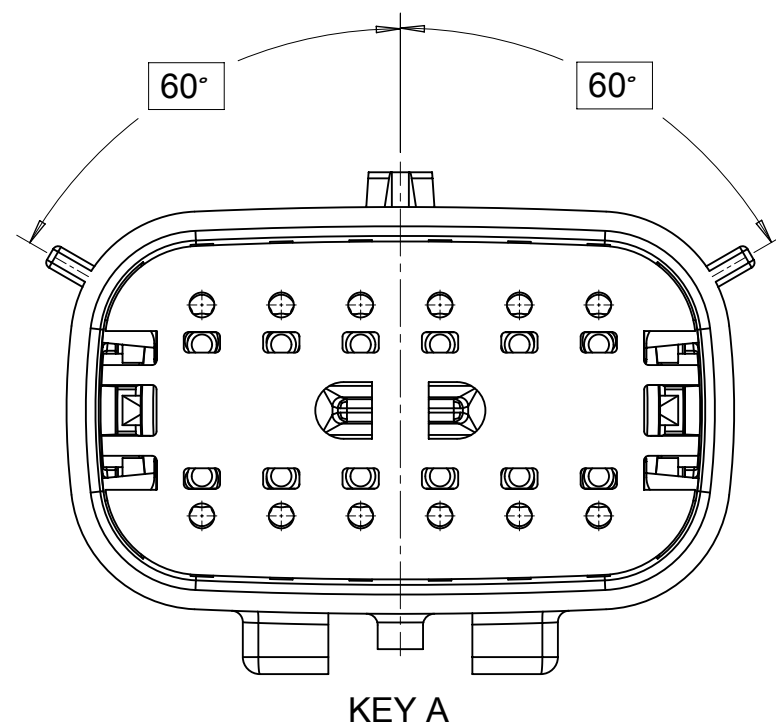

**SHEET DESCRIPTION**  
CONFIGURATIONS

2X2 - STANDARD (STD)

2X2 - UL V0\*

2X3 - STANDARD (STD)

2X3 - LENGTHENED

2X4 - STANDARD (STD)

2X6 - STANDARD (STD)

2X8 - STANDARD (STD)

2X10 - STANDARD (STD)

2X10 - UL V0\*

UL V0 UNIQUE FEATURE  
Partial1  
SCALE 10:1

\* MINOR GEOMETRY CHANGE THAN STANDARD CONFIGURATION.  
SEE NOTE 2a FOR MORE INFORMATION

SYMBOLS	THIS DRAWING CONTAINS INFORMATION THAT IS PROPRIETARY TO MOLEX ELECTRONIC TECHNOLOGIES, LLC AND SHOULD NOT BE USED WITHOUT WRITTEN PERMISSION		CURRENT REV DESC:				
	DIMENSION UNITS	SCALE					
▽ = 0	mm	1.5:1	GENERAL TOLERANCES (UNLESS SPECIFIED)		PRODUCT CUSTOMER DRAWING		
▽ = 0	ANGULAR TOL ± 1.0°		4 PLACES ±		DOCUMENT NUMBER		
▽ = 0	3 PLACES ±		2 PLACES ± 0.1		SD-33482-0001		
▽ = 0	1 PLACE ± 0.2		0 PLACES ±		DOC TYPE   DOC PART   REVISION		
⊠ = 0	DRAFT WHERE APPLICABLE MUST REMAIN WITHIN DIMENSIONS		THIRD ANGLE PROJECTION		PSD 001 E2		
▽ = 0	DRAWING		SERIES		CUSTOMER		
	A1-SIZE		33482		GENERAL MARKET		
	MATERIAL NUMBER		CUSTOMER		SHEET NUMBER		
					2 OF 11		

**SHEET DESCRIPTION**  
KEY CONFIGURATIONS CONT.

2X6

KEY A

KEY B

KEY C

KEY D

2X8

KEY A

KEY B

KEY C

KEY D

2X10

KEY A

KEY B

KEY C

KEY D