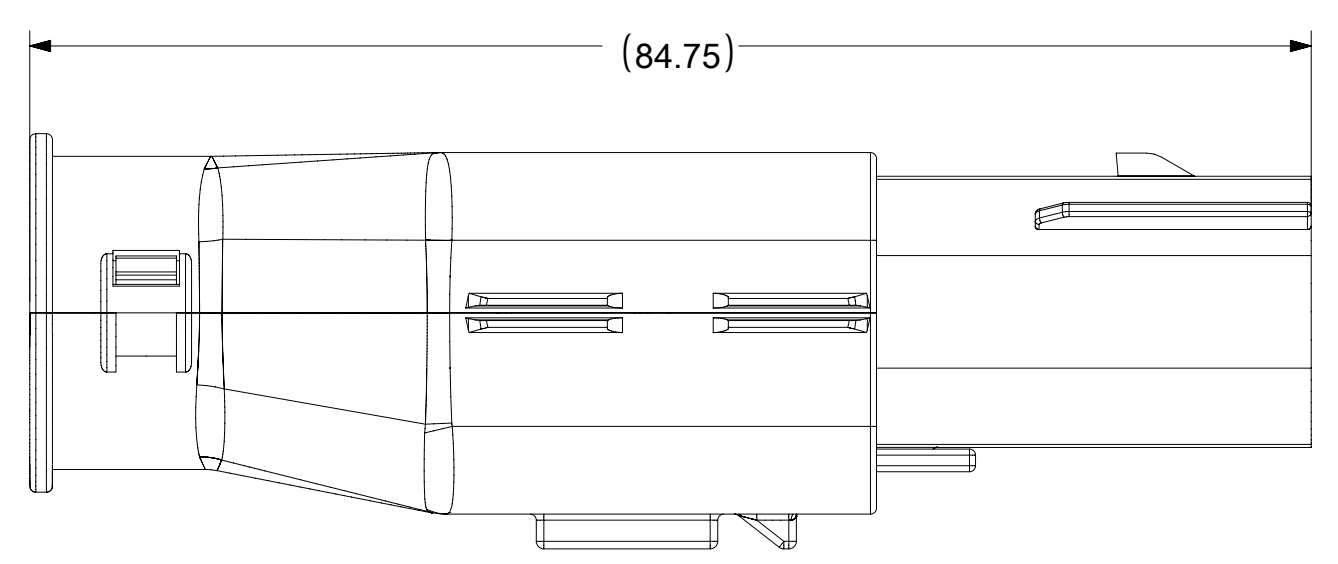

BLADE SEALED ASSEMBLY WITH BLADE BACKSHELL

SYMBOLS THIS DRAWING CONTAINS INFORMATION THAT IS PROPRIETARY TO MOLEX ELECTRONIC TECHNOLOGIES, LLC AND SHOULD NOT BE USED WITHOUT WRITTEN PERMISSION DIMENSION UNITS: mm SCALE: 2:1 GENERAL TOLERANCES (UNLESS SPECIFIED): ANGULAR TOL: ± 1.0° 4 PLACES: ± 3 PLACES: ± 2 PLACES: ± 0.1 1 PLACE: ± 0.2 0 PLACES: ± DRAFT WHERE APPLICABLE MUST REMAIN WITHIN DIMENSIONS	CURRENT REV DESC: EC NO: 171650 DRWN: PMANJUNATHAC 2018/01/03 CHK'D: MVANSLAMBROU 2018/02/16 APPR: MVANSLAMBROU 2018/02/16 INITIAL REVISION: DRWN: APROFFITT 2014/04/28 APPR: VKOSHY 2014/05/14		 MX150 BLADE DUAL ROW SEALED ASSEMBLY MAT SEAL PRODUCT CUSTOMER DRAWING		
	THIRD ANGLE PROJECTION DRAWING: A1-SIZE SERIES: 33482				DOCUMENT NUMBER: SD-33482-0001 DOC TYPE: PSD DOC PART: 001 REVISION: E2
DOCUMENT STATUS: P1 RELEASE DATE: 2018/02/16 22:02:26		MATERIAL NUMBER: GENERAL MARKET CUSTOMER: 10 OF 11