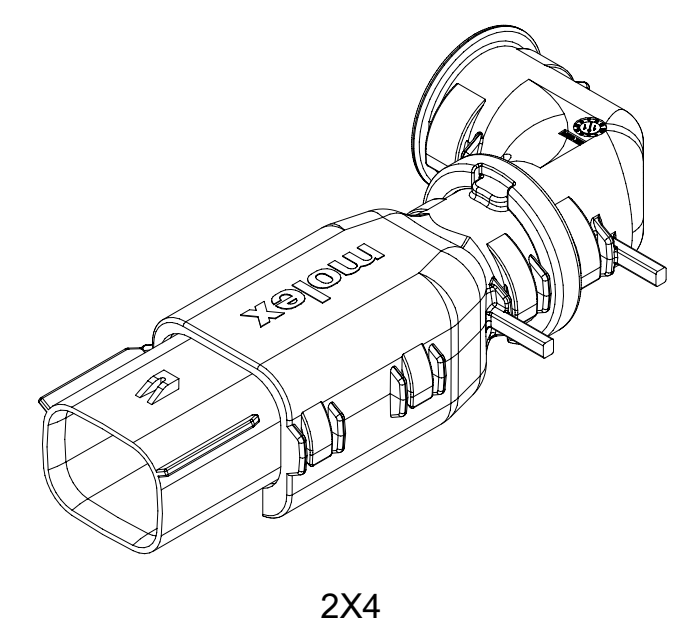

**SHEET DESCRIPTION**  
**BACKSHELL NOTES**

BACKSHELL NOTES: VALID UNLESS OTHERWISE SPECIFIED

1. GENERAL:

a. APPLICATION SPECIFICATION SEE: AS-34951-001

- DESIGNED TO MATE WITH BLADE SEALED ASSEMBLY SPECIFIED IN MOLEX DRAWING SD-33482-0001.
- SYSTEM TO BE USED WITH WIRE WITHIN DIAMETER RANGE OF 1.2mm TO 2.69mm.
- COMPONENTS ARE OPTIONAL AND MUST BE PURCHASED SEPERATELY.
- DESIGN IS OWNED BY SCHLEMMER FOR SCHLEMMER BACKSHELL.
- DESIGN IS OWNED BY MOLEX FOR MOLEX BACKSHELL.
- 90° ADAPTOR DESIGN IS OWNED BY MOLEX.
- FOR ADDITIONAL INFORMATION SEE THE BACKSHELL COMPONENT DRAWING SD-34950-0001.