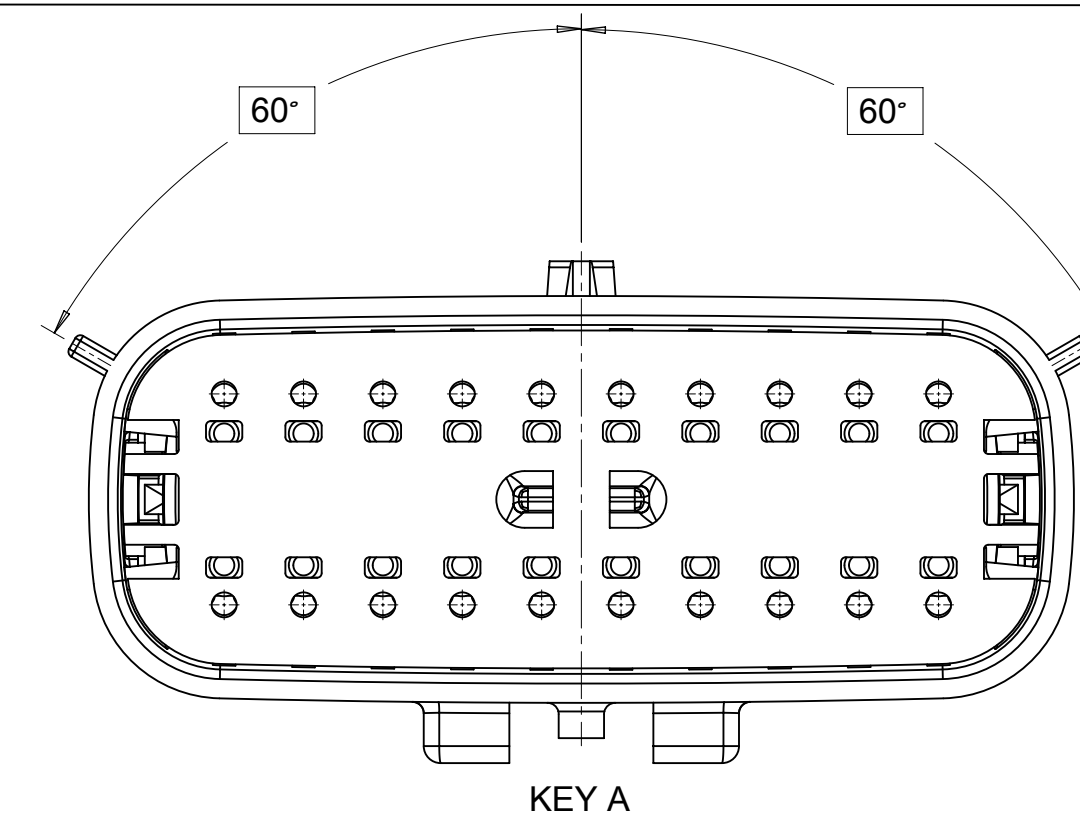

2X10 - STANDARD (STD)

2X10 - UL V0\*

UL V0 UNIQUE FEATURE  
Partial1  
SCALE 10:1

\* MINOR GEOMETRY CHANGE THAN STANDARD CONFIGURATION.  
SEE NOTE 2a FOR MORE INFORMATION

SYMBOLS	THIS DRAWING CONTAINS INFORMATION THAT IS PROPRIETARY TO MOLEX ELECTRONIC TECHNOLOGIES, LLC AND SHOULD NOT BE USED WITHOUT WRITTEN PERMISSION		CURRENT REV DESC:				
	DIMENSION UNITS	SCALE					
▽ = 0	mm	1.5:1	GENERAL TOLERANCES (UNLESS SPECIFIED)		PRODUCT CUSTOMER DRAWING		
▽ = 0	ANGULAR TOL ± 1.0°		4 PLACES ±		DOCUMENT NUMBER		
▽ = 0	3 PLACES ±		2 PLACES ± 0.1		SD-33482-0001		
▽ = 0	1 PLACE ± 0.2		0 PLACES ±		DOC TYPE   DOC PART   REVISION		
⊠ = 0	DRAFT WHERE APPLICABLE MUST REMAIN WITHIN DIMENSIONS		THIRD ANGLE PROJECTION		PSD 001 E2		
▽ = 0	DRAWING		SERIES		CUSTOMER		
	A1-SIZE		33482		GENERAL MARKET		
	MATERIAL NUMBER		CUSTOMER		SHEET NUMBER		
					2 OF 11		

**SHEET DESCRIPTION**  
KEY CONFIGURATIONS CONT.

2X6

KEY A

KEY B

KEY C

KEY D

2X8

KEY A

KEY B

KEY C

KEY D

2X10

KEY A

KEY B

KEY C

KEY D