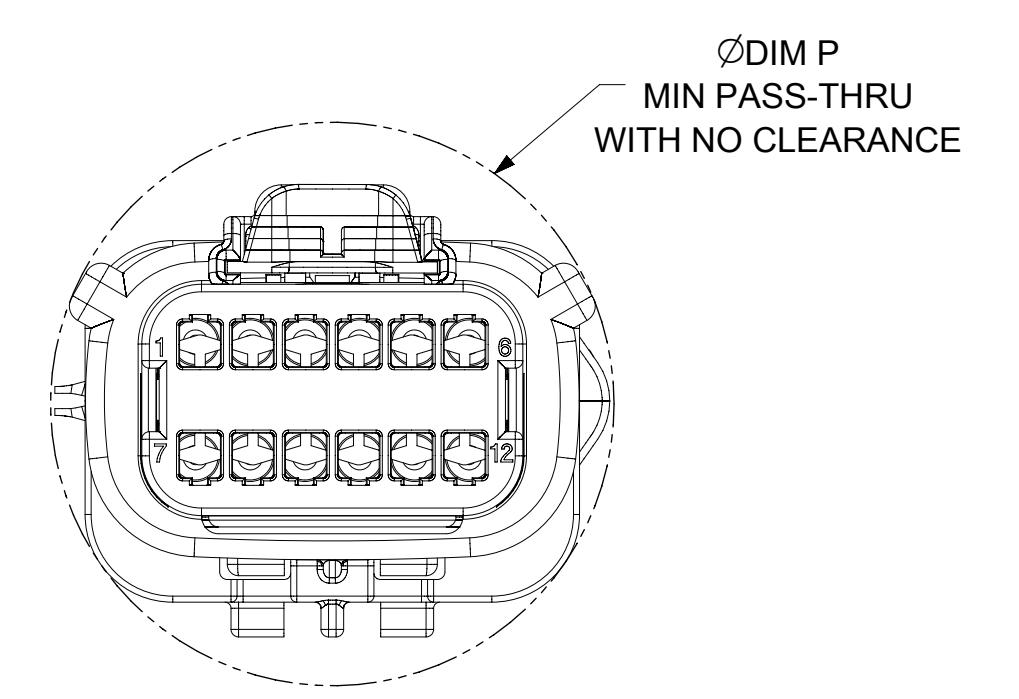

SHEET DESCRIPTION
SCHLEMMER BACKSHELL CONFIGURATIONS

CKT	BLADE CONFIGURATION	RECEPTACLE CONFIGURATION	DIMENSIONS				
			M	N	P	R	T
2X3	STANDARD	STANDARD	106.83	32.75	31.75	29.00	29.50
	LENGTHENED		108.71				
2X4	STANDARD	STANDARD	106.83	33.50	31.90	30.70	30.70
2X6	STANDARD	STANDARD	106.83	37.84	37.27	35.83	36.83

BLADE SEALED ASSEMBLY WITH BLADE BACKSHELL

SYMBOLS THIS DRAWING CONTAINS INFORMATION THAT IS PROPRIETARY TO MOLEX ELECTRONIC TECHNOLOGIES, LLC AND SHOULD NOT BE USED WITHOUT WRITTEN PERMISSION DIMENSION UNITS: mm SCALE: 2:1 GENERAL TOLERANCES (UNLESS SPECIFIED): ANGULAR TOL: ± 1.0° 4 PLACES: ± 3 PLACES: ± 2 PLACES: ± 0.1 1 PLACE: ± 0.2 0 PLACES: ± DRAFT WHERE APPLICABLE MUST REMAIN WITHIN DIMENSIONS	CURRENT REV DESC: EC NO: 171650 DRWN: PMANJUNATHAC 2018/01/03 CHK'D: MVANSLAMBROU 2018/02/16 APPR: MVANSLAMBROU 2018/02/16 INITIAL REVISION: DRWN: APROFFITT 2014/04/28 APPR: VKOSHY 2014/05/14		 MX150 BLADE DUAL ROW SEALED ASSEMBLY MAT SEAL PRODUCT CUSTOMER DRAWING		
	THIRD ANGLE PROJECTION DRAWING: A1-SIZE SERIES: 33482				DOCUMENT NUMBER: SD-33482-0001 DOC TYPE: PSD DOC PART: 001 REVISION: E2
DOCUMENT STATUS: P1 RELEASE DATE: 2018/02/16 22:02:26		MATERIAL NUMBER: GENERAL MARKET CUSTOMER: 10 OF 11