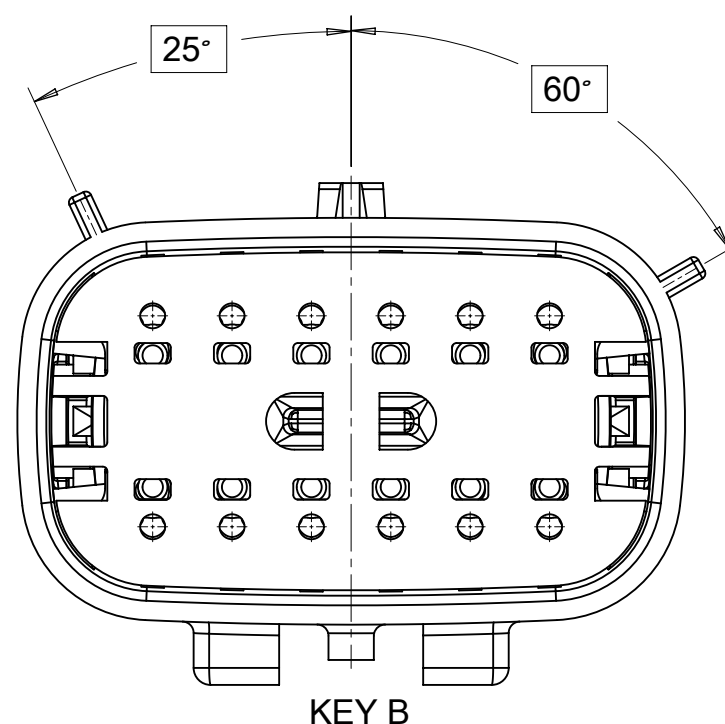

**SHEET DESCRIPTION**  
CONFIGURATIONS

2X2 - STANDARD (STD)

2X2 - UL V0\*

2X3 - STANDARD (STD)

2X3 - LENGTHENED

2X4 - STANDARD (STD)

2X6 - STANDARD (STD)

2X8 - STANDARD (STD)

2X10 - STANDARD (STD)

2X10 - UL V0\*

UL V0 UNIQUE FEATURE  
Partial1  
SCALE 10:1

\* MINOR GEOMETRY CHANGE THAN STANDARD CONFIGURATION.  
SEE NOTE 2a FOR MORE INFORMATION

SYMBOLS	THIS DRAWING CONTAINS INFORMATION THAT IS PROPRIETARY TO MOLEX ELECTRONIC TECHNOLOGIES, LLC AND SHOULD NOT BE USED WITHOUT WRITTEN PERMISSION		CURRENT REV DESC:				
	DIMENSION UNITS	SCALE					
▽ = 0	mm	1.5:1	GENERAL TOLERANCES (UNLESS SPECIFIED)		PRODUCT CUSTOMER DRAWING		
▽ = 0	ANGULAR TOL ± 1.0°		4 PLACES ±		DOCUMENT NUMBER		
▽ = 0	3 PLACES ±		2 PLACES ± 0.1		SD-33482-0001		
▽ = 0	1 PLACE ± 0.2		0 PLACES ±		DOC TYPE   DOC PART   REVISION		
⊠ = 0	DRAFT WHERE APPLICABLE MUST REMAIN WITHIN DIMENSIONS		THIRD ANGLE PROJECTION		PSD 001 E2		
▽ = 0	DRAWING		SERIES		CUSTOMER		
	A1-SIZE		33482		GENERAL MARKET		
	MATERIAL NUMBER		CUSTOMER		SHEET NUMBER		
					2 OF 11		

**SHEET DESCRIPTION**  
KEY CONFIGURATIONS CONT.

2X6

KEY A

KEY B

KEY C

KEY D

2X8

KEY A