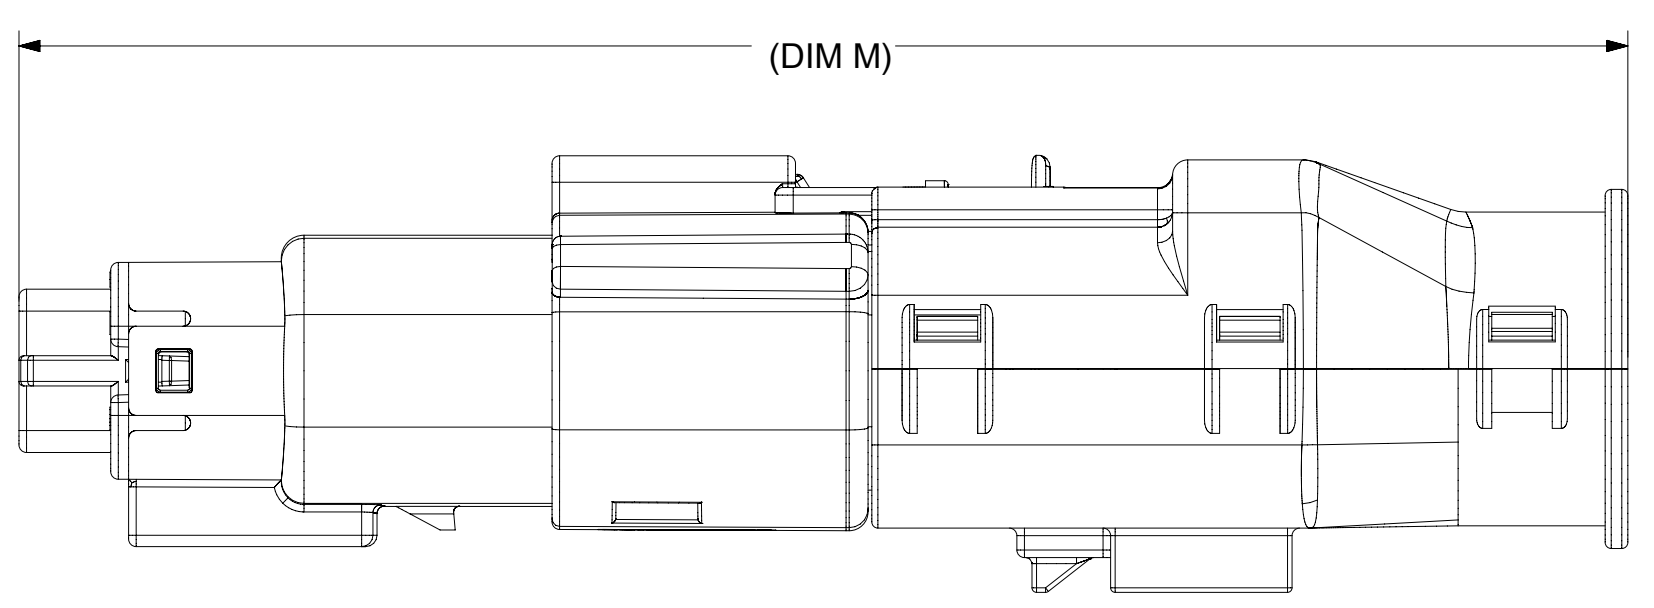

OVERALL MATED SYSTEM WITH BLADE BACKSHELL

OVERALL MATED SYSTEM WITH RECEPTACLE BACKSHELL