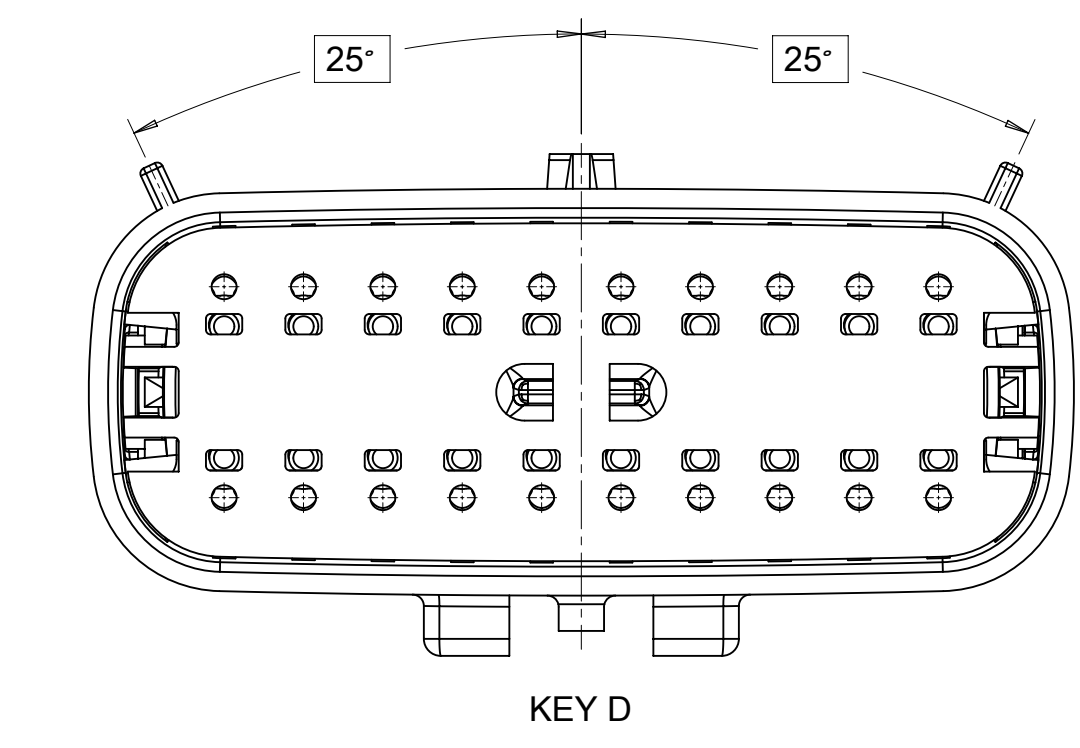

2X10 - STANDARD (STD)

2X10 - UL V0\*

UL V0 UNIQUE FEATURE  
Partial1  
SCALE 10:1

\* MINOR GEOMETRY CHANGE THAN STANDARD CONFIGURATION.  
SEE NOTE 2a FOR MORE INFORMATION

SYMBOLS	THIS DRAWING CONTAINS INFORMATION THAT IS PROPRIETARY TO MOLEX ELECTRONIC TECHNOLOGIES, LLC AND SHOULD NOT BE USED WITHOUT WRITTEN PERMISSION		CURRENT REV DESC:				
	DIMENSION UNITS	SCALE					
▽ = 0	mm	1.5:1	GENERAL TOLERANCES (UNLESS SPECIFIED)		PRODUCT CUSTOMER DRAWING		
▽ = 0	ANGULAR TOL ± 1.0°		4 PLACES ±		DOCUMENT NUMBER		
▽ = 0	3 PLACES ±		2 PLACES ± 0.1		SD-33482-0001		
▽ = 0	1 PLACE ± 0.2		0 PLACES ±		DOC TYPE   DOC PART   REVISION		
⊠ = 0	DRAFT WHERE APPLICABLE MUST REMAIN WITHIN DIMENSIONS		THIRD ANGLE PROJECTION		PSD 001 E2		
▽ = 0	DRAWING		SERIES		CUSTOMER		
	A1-SIZE		33482		GENERAL MARKET		
	MATERIAL NUMBER		CUSTOMER		SHEET NUMBER		
					2 OF 11		

**SHEET DESCRIPTION**  
KEY CONFIGURATIONS CONT.

2X6

KEY A

KEY B

KEY C

KEY D

2X8

KEY A

KEY B

KEY C

KEY D

2X10

KEY A

KEY B

KEY C

KEY D