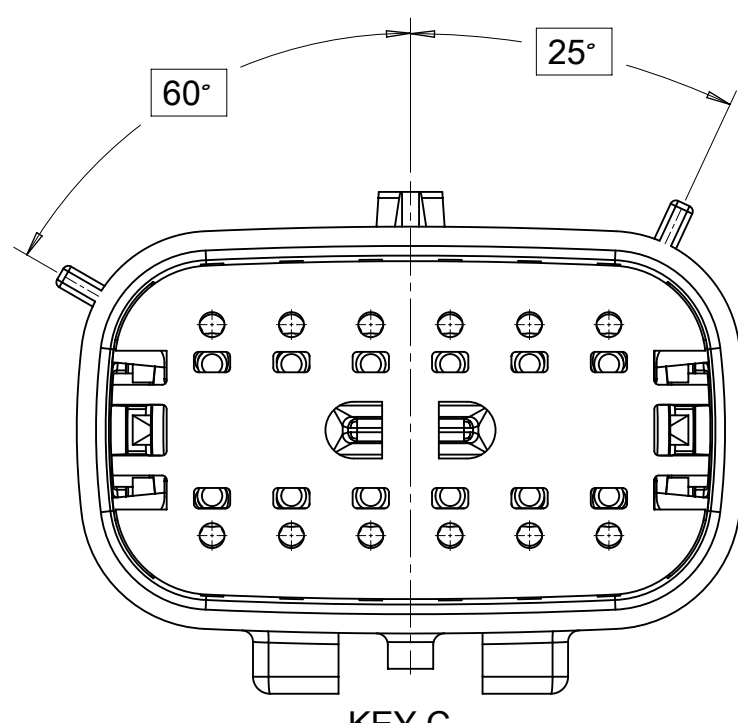

**SHEET DESCRIPTION**  
CONFIGURATIONS

2X2 - STANDARD (STD)

2X2 - UL V0\*

2X3 - STANDARD (STD)

2X3 - LENGTHENED

2X4 - STANDARD (STD)

2X6 - STANDARD (STD)

2X8 - STANDARD (STD)

2X10 - STANDARD (STD)

2X10 - UL V0\*

UL V0 UNIQUE FEATURE  
Partial1  
SCALE 10:1

\* MINOR GEOMETRY CHANGE THAN STANDARD CONFIGURATION.  
SEE NOTE 2a FOR MORE INFORMATION

SYMBOLS	THIS DRAWING CONTAINS INFORMATION THAT IS PROPRIETARY TO MOLEX ELECTRONIC TECHNOLOGIES, LLC AND SHOULD NOT BE USED WITHOUT WRITTEN PERMISSION		CURRENT REV DESC:				
	DIMENSION UNITS	SCALE					
▽ = 0	mm	1.5:1	GENERAL TOLERANCES (UNLESS SPECIFIED)		PRODUCT CUSTOMER DRAWING		
▽ = 0	ANGULAR TOL ± 1.0°		4 PLACES ±		DOCUMENT NUMBER		
▽ = 0	3 PLACES ±		2 PLACES ± 0.1		SD-33482-0001		
▽ = 0	1 PLACE ± 0.2		0 PLACES ±		DOC TYPE   DOC PART   REVISION		
⊠ = 0	DRAFT WHERE APPLICABLE MUST REMAIN WITHIN DIMENSIONS		THIRD ANGLE PROJECTION		PSD 001 E2		
▽ = 0	DRAWING		SERIES		CUSTOMER		
	A1-SIZE		33482		GENERAL MARKET		
	MATERIAL NUMBER		CUSTOMER		SHEET NUMBER		
					2 OF 11		

**SHEET DESCRIPTION**  
KEY CONFIGURATIONS CONT.

2X6

KEY A

KEY B

KEY C

KEY D

2X8

KEY A

KEY B

KEY C

KEY D

2X10

KEY A

KEY B

KEY C

KEY D