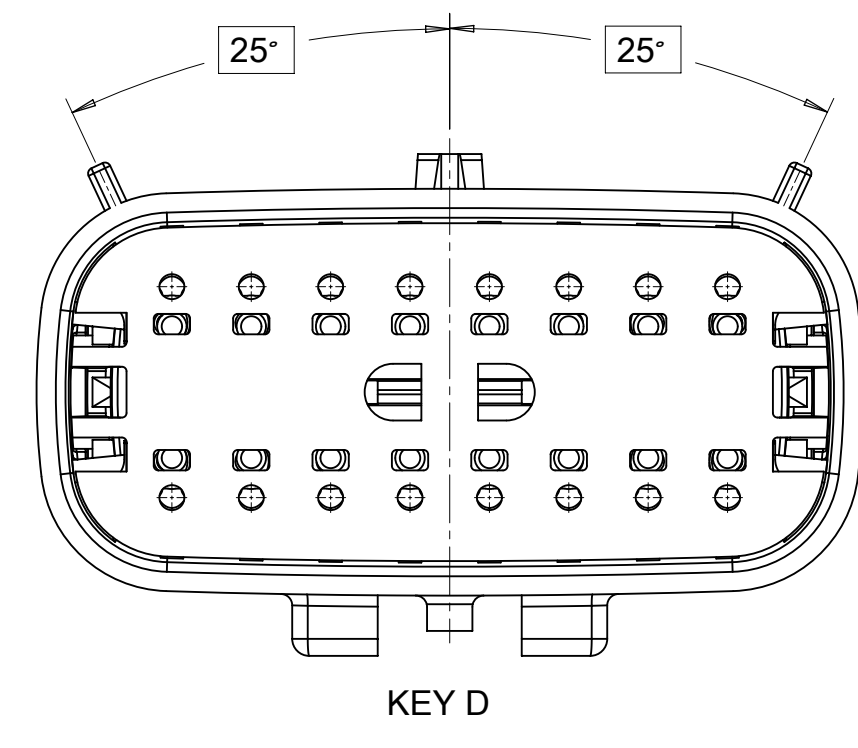

**SHEET DESCRIPTION**  
CONFIGURATIONS

2X2 - STANDARD (STD)

2X2 - UL V0\*

2X3 - STANDARD (STD)

2X3 - LENGTHENED

2X4 - STANDARD (STD)

2X6 - STANDARD (STD)

2X8 - STANDARD (STD)

2X10 - STANDARD (STD)

2X10 - UL V0\*

UL V0 UNIQUE FEATURE  
Partial1  
SCALE 10:1

\* MINOR GEOMETRY CHANGE THAN STANDARD CONFIGURATION.  
SEE NOTE 2a FOR MORE INFORMATION

SYMBOLS	THIS DRAWING CONTAINS INFORMATION THAT IS PROPRIETARY TO MOLEX ELECTRONIC TECHNOLOGIES, LLC AND SHOULD NOT BE USED WITHOUT WRITTEN PERMISSION		CURRENT REV DESC:				
	DIMENSION UNITS	SCALE					
▽ = 0	mm	1.5:1	GENERAL TOLERANCES (UNLESS SPECIFIED)		PRODUCT CUSTOMER DRAWING		
▽ = 0	ANGULAR TOL ± 1.0°		4 PLACES ±		DOCUMENT NUMBER		
▽ = 0	3 PLACES ±		2 PLACES ± 0.1		SD-33482-0001		
▽ = 0	1 PLACE ± 0.2		0 PLACES ±		DOC TYPE   DOC PART   REVISION		
⊠ = 0	DRAFT WHERE APPLICABLE MUST REMAIN WITHIN DIMENSIONS		THIRD ANGLE PROJECTION		PSD 001 E2		
▽ = 0	DRAWING		SERIES		CUSTOMER		
	A1-SIZE		33482		GENERAL MARKET		
	MATERIAL NUMBER		CUSTOMER		SHEET NUMBER		
					2 OF 11		

**SHEET DESCRIPTION**  
KEY CONFIGURATIONS CONT.

2X6

KEY A

KEY B

KEY C

KEY D

2X8

KEY A

KEY B

KEY C

KEY D

2X10

KEY A

KEY B

KEY C

KEY D