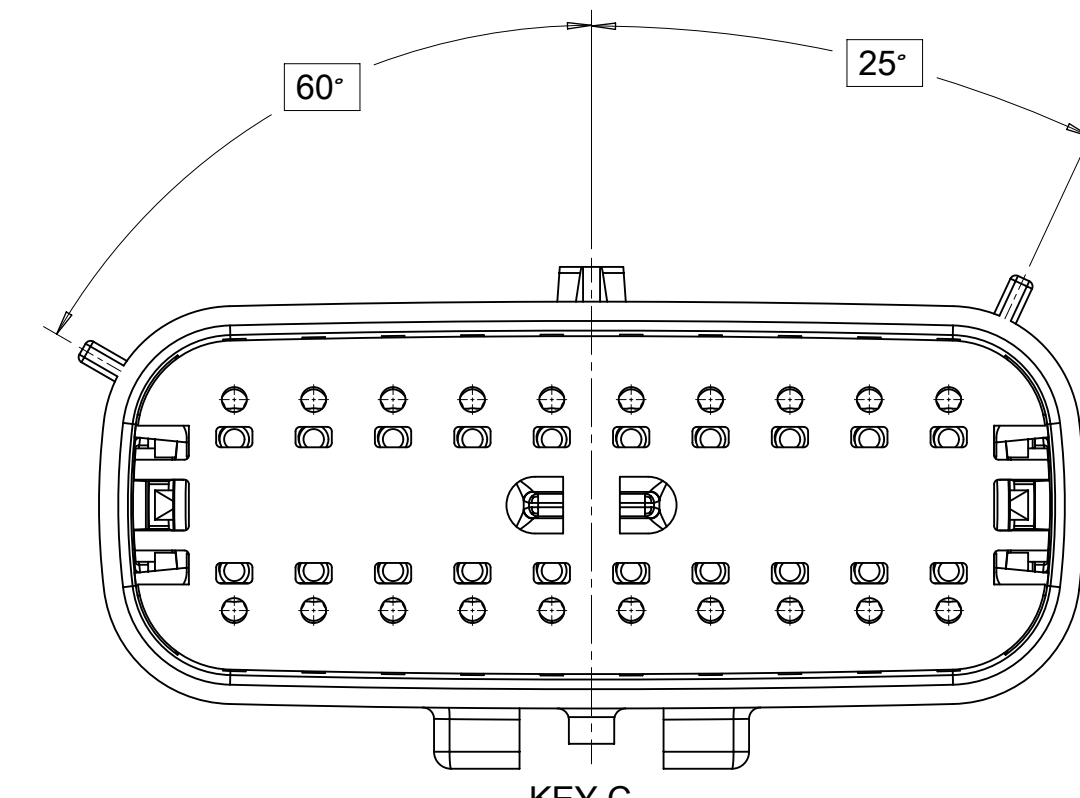

2X10 - STANDARD (STD)

2X10 - UL V0\*

UL V0 UNIQUE FEATURE  
Partial1  
SCALE 10:1

\* MINOR GEOMETRY CHANGE THAN STANDARD CONFIGURATION.  
SEE NOTE 2a FOR MORE INFORMATION

SYMBOLS	THIS DRAWING CONTAINS INFORMATION THAT IS PROPRIETARY TO MOLEX ELECTRONIC TECHNOLOGIES, LLC AND SHOULD NOT BE USED WITHOUT WRITTEN PERMISSION		CURRENT REV DESC:				
	DIMENSION UNITS	SCALE					
▽ = 0	mm	1.5:1	GENERAL TOLERANCES (UNLESS SPECIFIED)		PRODUCT CUSTOMER DRAWING		
▽ = 0	ANGULAR TOL ± 1.0°		4 PLACES ±		DOCUMENT NUMBER		
▽ = 0	3 PLACES ±		2 PLACES ± 0.1		SD-33482-0001		
▽ = 0	1 PLACE ± 0.2		0 PLACES ±		DOC TYPE   DOC PART   REVISION		
⊠ = 0	DRAFT WHERE APPLICABLE MUST REMAIN WITHIN DIMENSIONS		THIRD ANGLE PROJECTION		PSD 001 E2		
▽ = 0	DRAWING		SERIES		CUSTOMER		
	A1-SIZE		33482		GENERAL MARKET		
	MATERIAL NUMBER		CUSTOMER		SHEET NUMBER		
					2 OF 11		

**SHEET DESCRIPTION**  
KEY CONFIGURATIONS CONT.

2X6

KEY A

KEY B

KEY C

KEY D

2X8

KEY A

KEY B

KEY C

KEY D

2X10

KEY A

KEY B

KEY C

KEY D