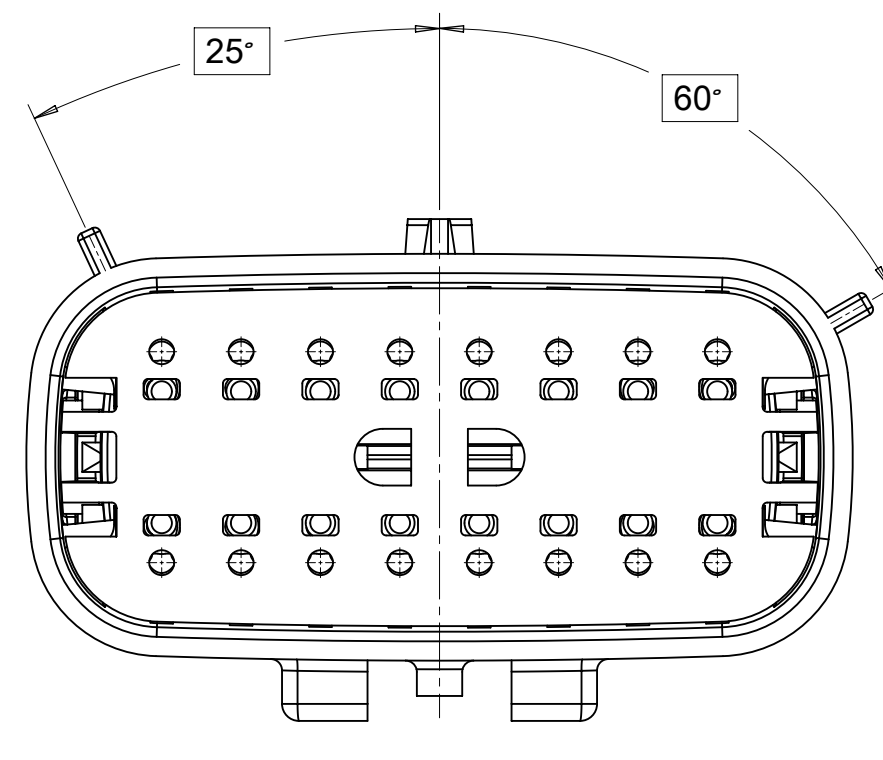

2X10 - STANDARD (STD)

2X10 - UL V0\*

UL V0 UNIQUE FEATURE  
Partial1  
SCALE 10:1

\* MINOR GEOMETRY CHANGE THAN STANDARD CONFIGURATION.  
SEE NOTE 2a FOR MORE INFORMATION

SYMBOLS	THIS DRAWING CONTAINS INFORMATION THAT IS PROPRIETARY TO MOLEX ELECTRONIC TECHNOLOGIES, LLC AND SHOULD NOT BE USED WITHOUT WRITTEN PERMISSION		CURRENT REV DESC:				
	DIMENSION UNITS	SCALE					
▽ = 0	mm	1.5:1	GENERAL TOLERANCES (UNLESS SPECIFIED)		PRODUCT CUSTOMER DRAWING		
▽ = 0	ANGULAR TOL ± 1.0°		4 PLACES ±		DOCUMENT NUMBER		
▽ = 0	3 PLACES ±		2 PLACES ± 0.1		SD-33482-0001		
▽ = 0	1 PLACE ± 0.2		0 PLACES ±		DOC TYPE   DOC PART   REVISION		
⊠ = 0	DRAFT WHERE APPLICABLE MUST REMAIN WITHIN DIMENSIONS		THIRD ANGLE PROJECTION		PSD 001 E2		
▽ = 0	DRAWING		SERIES		CUSTOMER		
	A1-SIZE		33482		GENERAL MARKET		
	MATERIAL NUMBER		CUSTOMER		SHEET NUMBER		
					2 OF 11		

**SHEET DESCRIPTION**  
KEY CONFIGURATIONS CONT.

2X6

KEY A

KEY B

KEY C

KEY D

2X8

KEY A

KEY B

KEY C

KEY D

2X10

KEY A

KEY B

KEY C

KEY D