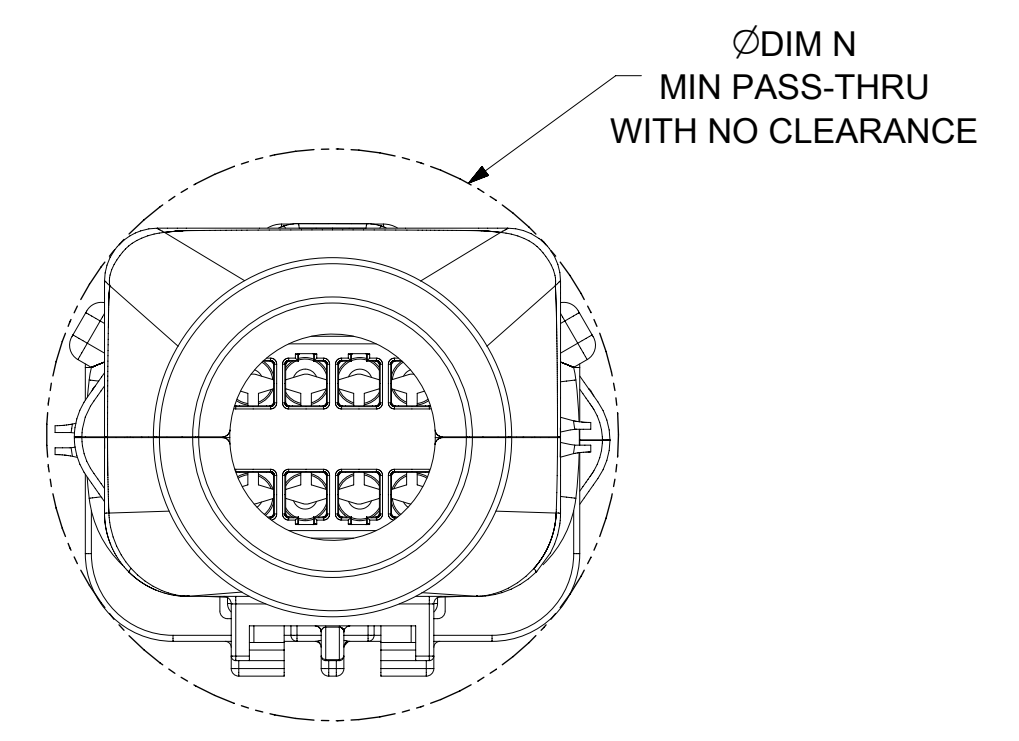

BACKSHELL FEATURES

- 1 - WITH RIBS
- 2 - WITHOUT RIBS
- 3 - 90° ADAPTOR

MX150 CIRCUIT SIZE 04, 06, 08, 12, 16, 20

SYMBOLS	THIS DRAWING CONTAINS INFORMATION THAT IS PROPRIETARY TO MOLEX ELECTRONIC TECHNOLOGIES, LLC AND SHOULD NOT BE USED WITHOUT WRITTEN PERMISSION		CURRENT REV DESC:					
	DIMENSION UNITS	SCALE						EC NO: 171650
▽ = 0	mm	1.5:1	DRWN: APROFFITT 2014/04/28	CHK'D: MVANSLAMBROU 2018/02/16	SD-33482-0001	PSD	001	E2
▽ = 0	GENERAL TOLERANCES (UNLESS SPECIFIED)		APPR: MVANSLAMBROU 2018/02/16	INITIAL REVISION:	PRODUCT CUSTOMER DRAWING			
▽ = 0	ANGULAR TOL ± 1.0°		DRWN: APROFFITT 2014/04/28	APPR: VKOSHY 2014/05/14	DOCUMENT NUMBER			
▽ = 0	4 PLACES ±		INITIAL REVISION:		DOC TYPE   DOC PART   REVISION			
▽ = 0	3 PLACES ±		DRWN: APROFFITT 2014/04/28		SD-33482-0001			
▽ = 0	2 PLACES ± 0.1		APPR: VKOSHY 2014/05/14		CUSTOMER			
▽ = 0	1 PLACE ± 0.2		DRAFT WHERE APPLICABLE MUST REMAIN WITHIN DIMENSIONS		GENERAL MARKET			
▽ = 0	0 PLACES ±		THIRD ANGLE PROJECTION	DRAWING	SHEET NUMBER		7 OF 11	
▽ = 0	0 PLACES ±		A1-SIZE	SERIES	MATERIAL NUMBER		33482	

**SHEET DESCRIPTION**  
SCHLEMMER BACKSHELL CONFIGURATIONS

CKT	BLADE CONFIGURATION	RECEPTACLE CONFIGURATION	DIMENSIONS				
			M	N	P	R	T
2X3	STANDARD	STANDARD	106.83	32.75	31.75	29.00	29.50
	LENGTHENED		108.71				
2X4	STANDARD	STANDARD	106.83	33.50	31.90	30.70	30.70
2X6	STANDARD	STANDARD	106.83	37.84	37.27	35.83	36.83