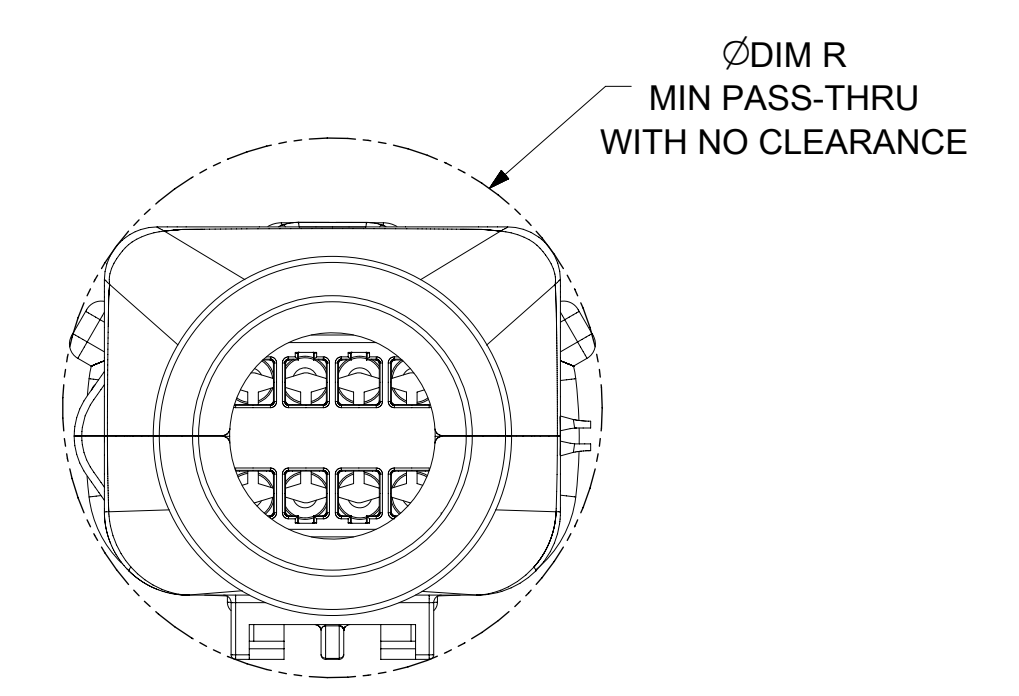

OVERALL MATED SYSTEM WITH RECEPTACLE BACKSHELL