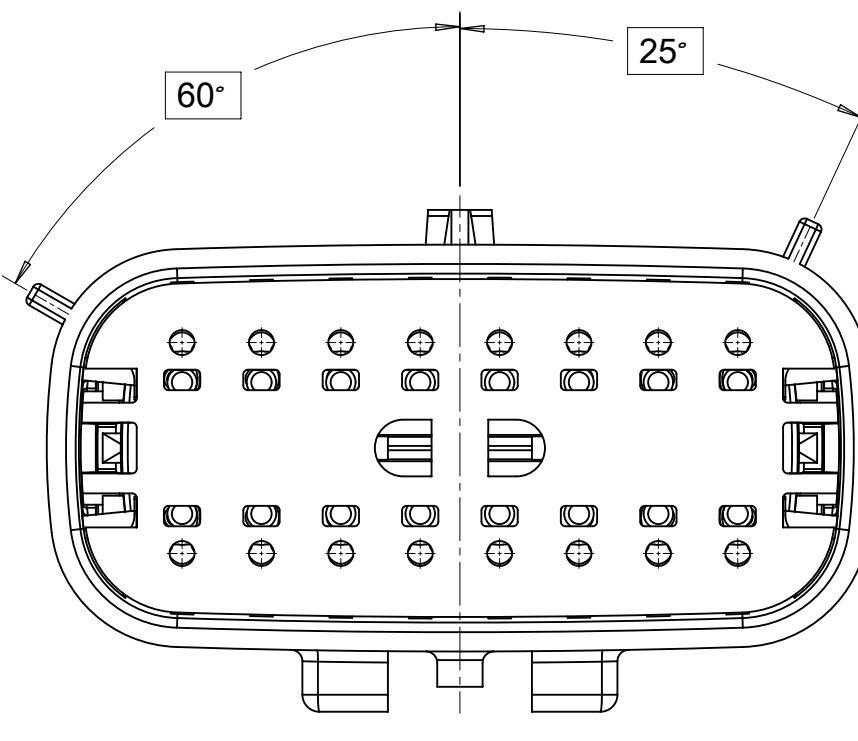

2X10 - STANDARD (STD)

2X10 - UL V0\*

UL V0 UNIQUE FEATURE  
Partial1  
SCALE 10:1

\* MINOR GEOMETRY CHANGE THAN STANDARD CONFIGURATION.  
SEE NOTE 2a FOR MORE INFORMATION

SYMBOLS	THIS DRAWING CONTAINS INFORMATION THAT IS PROPRIETARY TO MOLEX ELECTRONIC TECHNOLOGIES, LLC AND SHOULD NOT BE USED WITHOUT WRITTEN PERMISSION		CURRENT REV DESC:				
	DIMENSION UNITS	SCALE					
▽ = 0	mm	1.5:1	GENERAL TOLERANCES (UNLESS SPECIFIED)		PRODUCT CUSTOMER DRAWING		
▽ = 0	ANGULAR TOL ± 1.0°		4 PLACES ±		DOCUMENT NUMBER		
▽ = 0	3 PLACES ±		2 PLACES ± 0.1		SD-33482-0001		
▽ = 0	1 PLACE ± 0.2		0 PLACES ±		DOC TYPE   DOC PART   REVISION		
⊠ = 0	DRAFT WHERE APPLICABLE MUST REMAIN WITHIN DIMENSIONS		THIRD ANGLE PROJECTION		PSD 001 E2		
▽ = 0	DRAWING		SERIES		CUSTOMER		
	A1-SIZE		33482		GENERAL MARKET		
	MATERIAL NUMBER		CUSTOMER		SHEET NUMBER		
					2 OF 11		

**SHEET DESCRIPTION**  
KEY CONFIGURATIONS CONT.

2X6

KEY A

KEY B

KEY C

KEY D

2X8

KEY A

KEY B

KEY C

KEY D

2X10

KEY A

KEY B

KEY C

KEY D