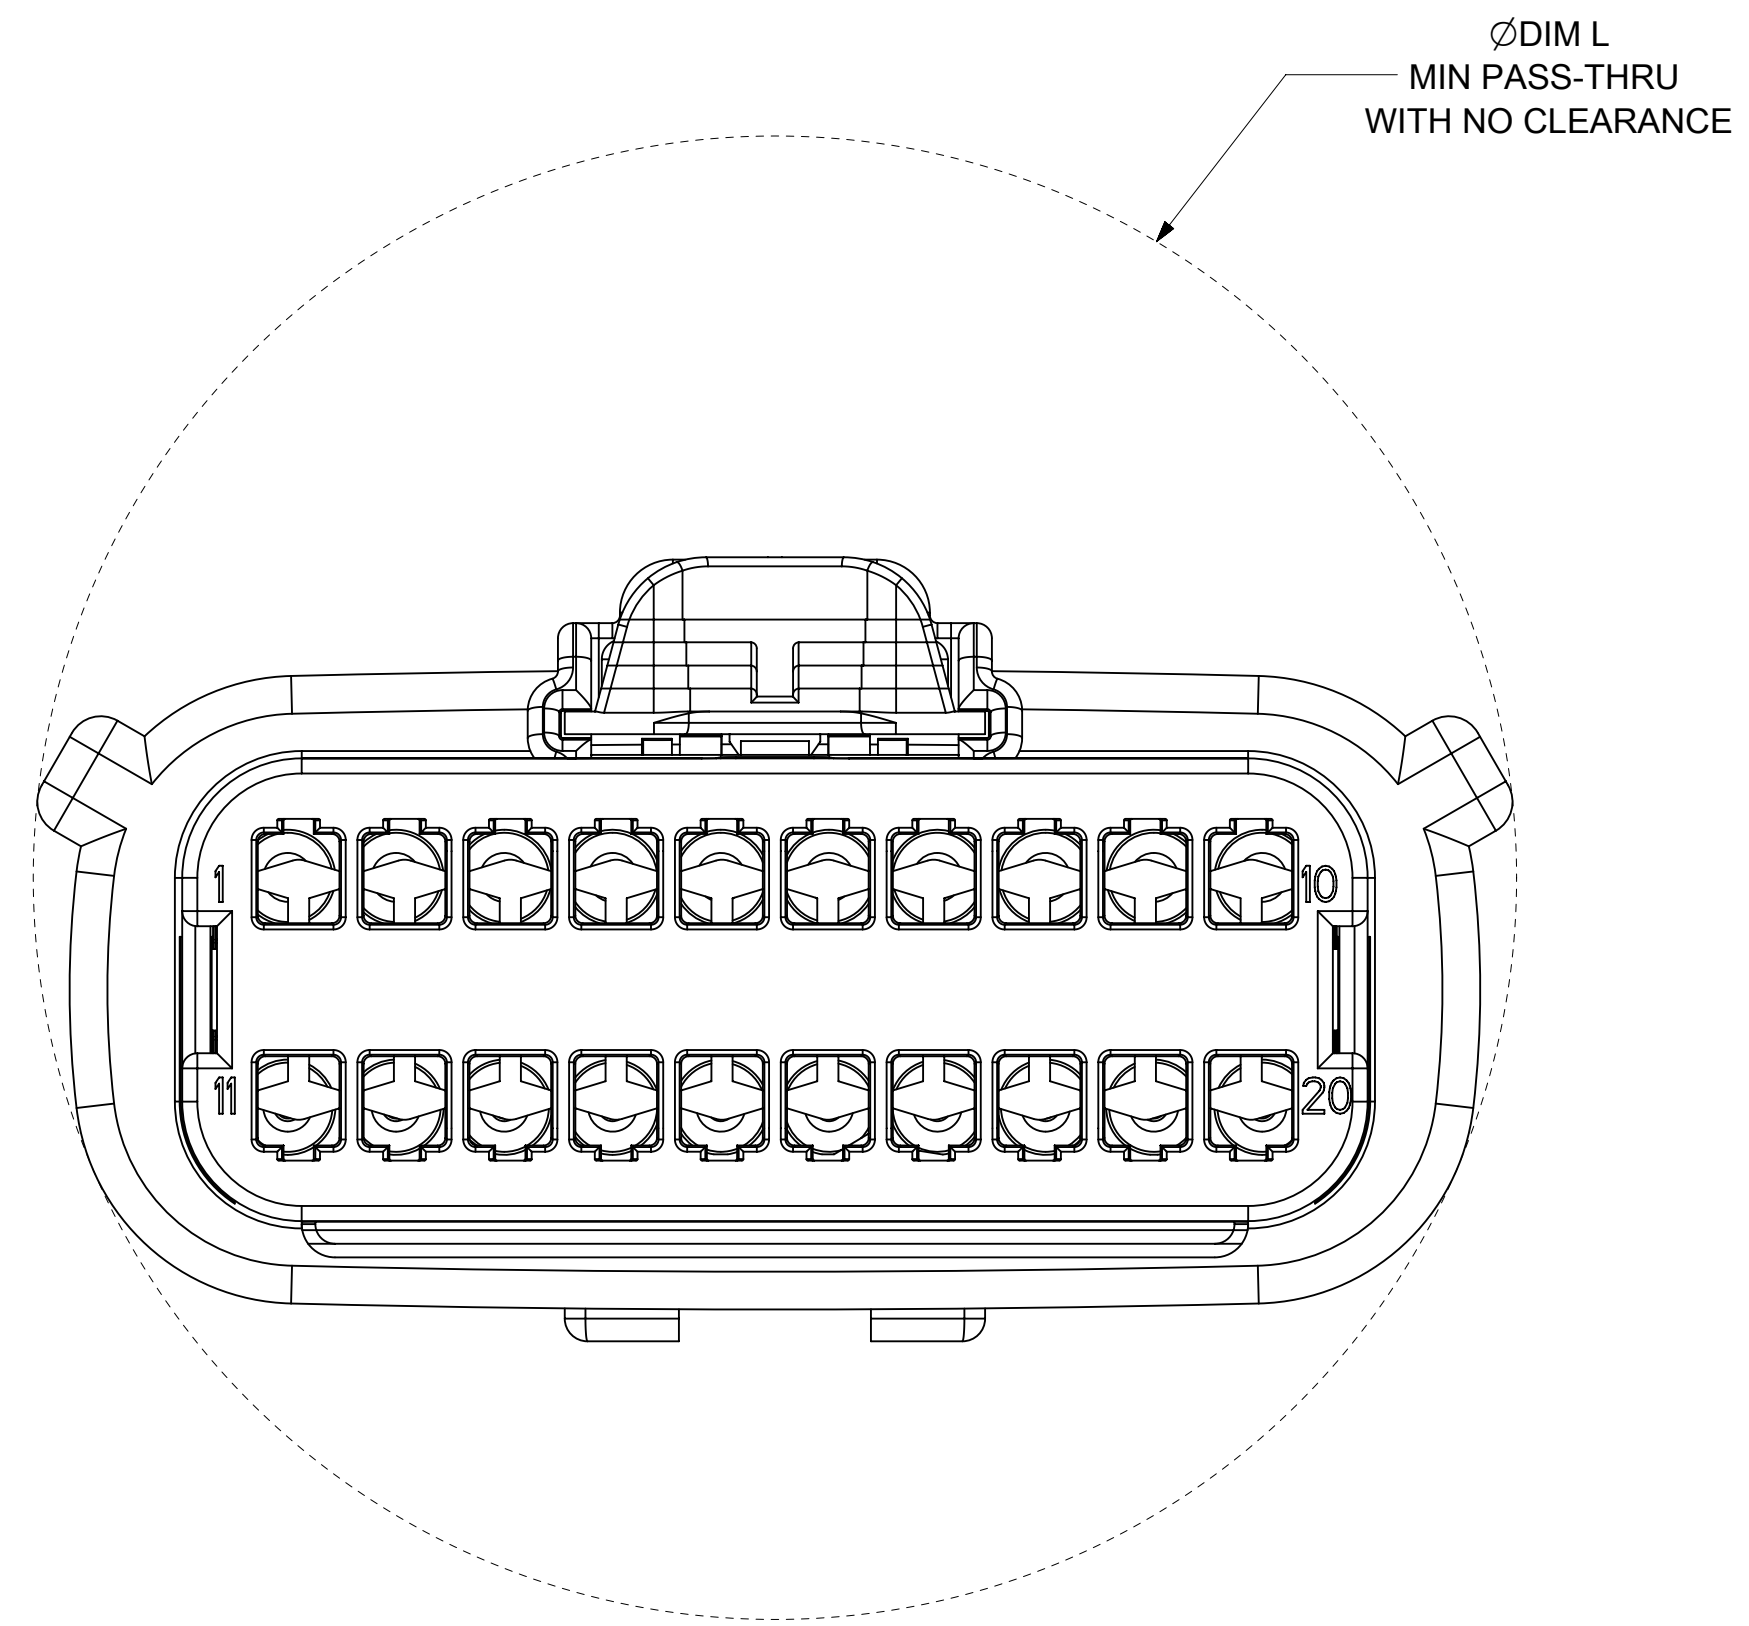

SHEET DESCRIPTION
SYSTEM PACKAGING

CHARTED DIMENSION				
CKT	BLADE CONFIGURATION	RECEPTACLE CONFIGURATION	DIMENSIONS	
			K	L
2X2	STANDARD	W/O CLIPSLOT	72.78	28.00
		W/ CLIPSLOT	72.78	28.50
		LENGTHENED	77.21	28.00
2X3	STANDARD	W/O CLIPSLOT	72.78	28.00
		W/ CLIPSLOT		30.50
	LENGTHENED	W/O CLIPSLOT	74.79	28.00
		W/ CLIPSLOT		30.50
2X4	STANDARD	W/O CLIPSLOT	72.78	29.50
		W/ CLIPSLOT		31.50
2X6	STANDARD	W/O CLIPSLOT	72.79	35.58
		W/ CLIPSLOT		
2X8	STANDARD	W/O CLIPSLOT	72.67	42.25
		W/ CLIPSLOT		
2X10	STANDARD	STANDARD	72.78	49.05

SYMBOLS ▽ = 0 ▽ = 0 ▽ = 0 ▽ = 0 ▽ = 0 ▽ = 0 ▽ = 0 ▽ = 0 ▽ = 0 ▽ = 0	THIS DRAWING CONTAINS INFORMATION THAT IS PROPRIETARY TO MOLEX ELECTRONIC TECHNOLOGIES, LLC AND SHOULD NOT BE USED WITHOUT WRITTEN PERMISSION	DIMENSION UNITS	SCALE	CURRENT REV DESC:						
	mm	4:1	EC NO: 171650 DRWN: PMANJUNATHAC 2018/01/03 CHK'D: MVANSLAMBROU 2018/02/16 APPR: MVANSLAMBROU 2018/02/16							
	GENERAL TOLERANCES (UNLESS SPECIFIED)				INITIAL REVISION:			DOCUMENT NUMBER		
	ANGULAR TOL ± 1.0°				DRWN: APROFFITT 2014/04/28			SD-33482-0001		
	4 PLACES ±				APPR: VKOSHY 2014/05/14			DOC TYPE | DOC PART | REVISION		
	3 PLACES ±				DRAFT WHERE APPLICABLE MUST REMAIN WITHIN DIMENSIONS			PSD | 001 | E2		
	2 PLACES ± 0.1				THIRD ANGLE PROJECTION			MATERIAL NUMBER		
	1 PLACE ± 0.2				DRAWING			CUSTOMER		
	0 PLACES ±				A1-SIZE			GENERAL MARKET		
	0 PLACES ±				SERIES			SHEET NUMBER		
				33482			6 OF 11