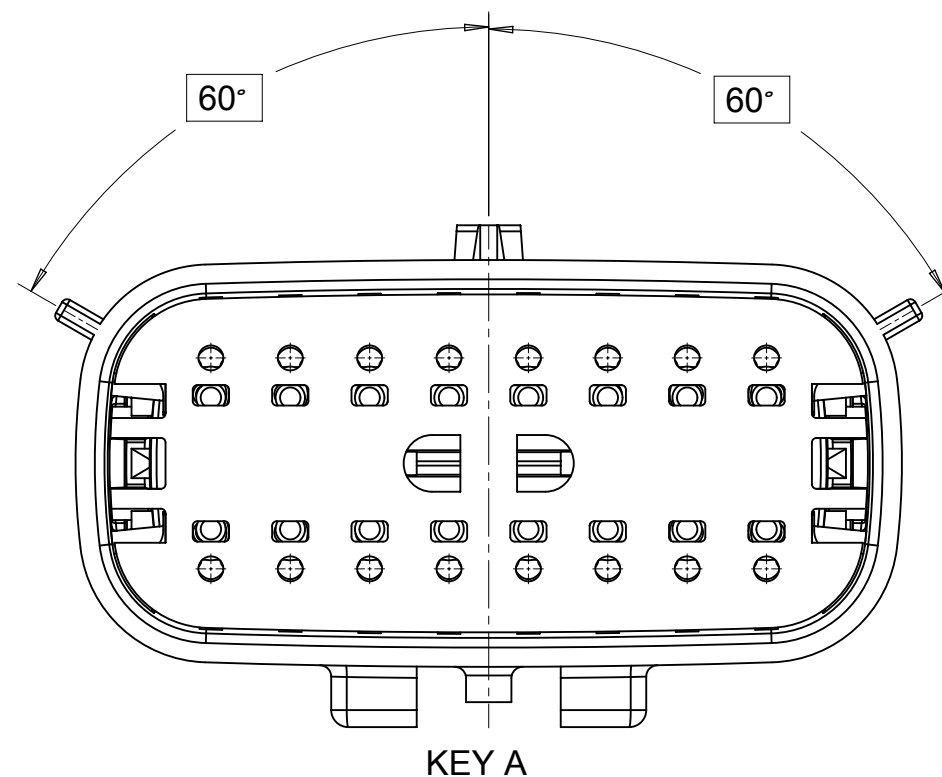

2X10 - STANDARD (STD)

2X10 - UL V0\*

UL V0 UNIQUE FEATURE  
Partial1  
SCALE 10:1

\* MINOR GEOMETRY CHANGE THAN STANDARD CONFIGURATION.  
SEE NOTE 2a FOR MORE INFORMATION

SYMBOLS	THIS DRAWING CONTAINS INFORMATION THAT IS PROPRIETARY TO MOLEX ELECTRONIC TECHNOLOGIES, LLC AND SHOULD NOT BE USED WITHOUT WRITTEN PERMISSION		CURRENT REV DESC:				
	DIMENSION UNITS	SCALE					
▽ = 0	mm	1.5:1	GENERAL TOLERANCES (UNLESS SPECIFIED)		PRODUCT CUSTOMER DRAWING		
▽ = 0	ANGULAR TOL ± 1.0°		4 PLACES ±		DOCUMENT NUMBER		
▽ = 0	3 PLACES ±		2 PLACES ± 0.1		SD-33482-0001		
▽ = 0	1 PLACE ± 0.2		0 PLACES ±		DOC TYPE   DOC PART   REVISION		
⊠ = 0	DRAFT WHERE APPLICABLE MUST REMAIN WITHIN DIMENSIONS		THIRD ANGLE PROJECTION		PSD 001 E2		
▽ = 0	DRAWING		SERIES		CUSTOMER		
	A1-SIZE		33482		GENERAL MARKET		
	MATERIAL NUMBER		CUSTOMER		SHEET NUMBER		
					2 OF 11		

**SHEET DESCRIPTION**  
KEY CONFIGURATIONS CONT.

2X6

KEY A

KEY B

KEY C

KEY D

2X8

KEY A

KEY B

KEY C

KEY D

2X10

KEY A

KEY B

KEY C

KEY D