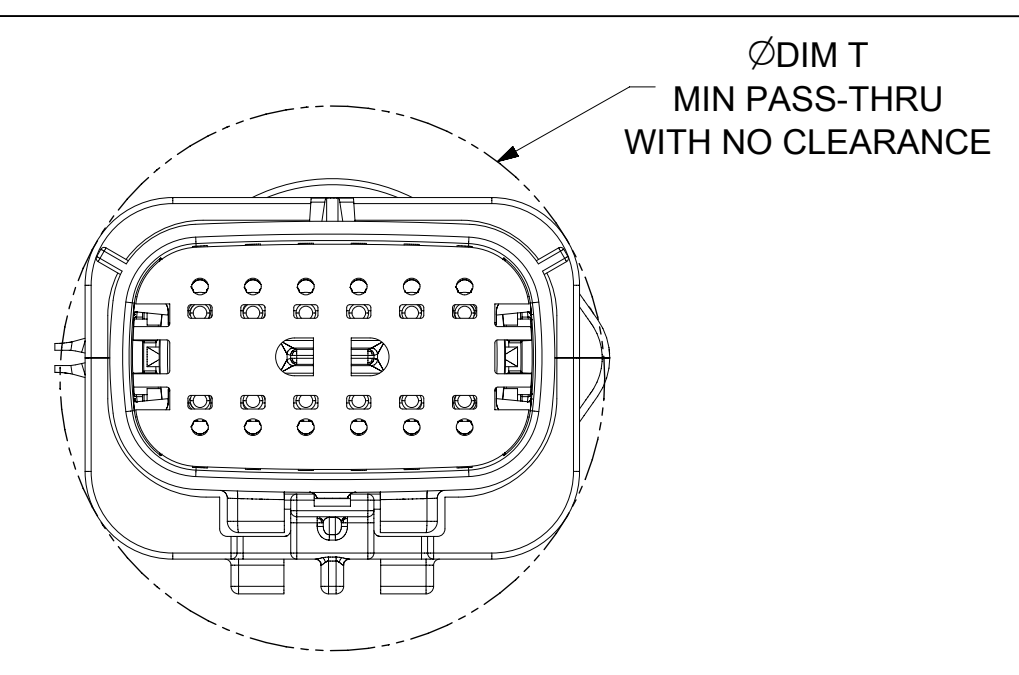

BLADE SEALED ASSEMBLY WITH BLADE BACKSHELL

SYMBOLS THIS DRAWING CONTAINS INFORMATION THAT IS PROPRIETARY TO MOLEX ELECTRONIC TECHNOLOGIES, LLC AND SHOULD NOT BE USED WITHOUT WRITTEN PERMISSION DIMENSION UNITS: mm SCALE: 2:1 GENERAL TOLERANCES (UNLESS SPECIFIED): ANGULAR TOL: ± 1.0° 4 PLACES: ± 3 PLACES: ± 2 PLACES: ± 0.1 1 PLACE: ± 0.2 0 PLACES: ± DRAFT WHERE APPLICABLE MUST REMAIN WITHIN DIMENSIONS	CURRENT REV DESC: EC NO: 171650 DRWN: PMANJUNATHAC 2018/01/03 CHK'D: MVANSLAMBROU 2018/02/16 APPR: MVANSLAMBROU 2018/02/16 INITIAL REVISION: DRWN: APROFFITT 2014/04/28 APPR: VKOSHY 2014/05/14		 MX150 BLADE DUAL ROW SEALED ASSEMBLY MAT SEAL PRODUCT CUSTOMER DRAWING		
	THIRD ANGLE PROJECTION DRAWING: A1-SIZE SERIES: 33482				DOCUMENT NUMBER: SD-33482-0001 DOC TYPE: PSD DOC PART: 001 REVISION: E2
DOCUMENT STATUS: P1 RELEASE DATE: 2018/02/16 22:02:26		MATERIAL NUMBER: GENERAL MARKET CUSTOMER: 10 OF 11