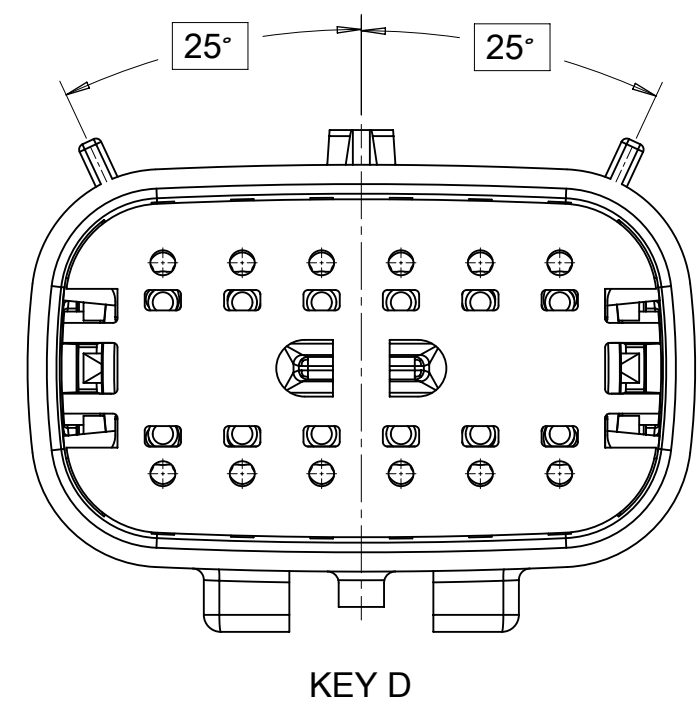

**SHEET DESCRIPTION**  
CONFIGURATIONS

2X2 - STANDARD (STD)

2X2 - UL V0\*

2X3 - STANDARD (STD)

2X3 - LENGTHENED

2X4 - STANDARD (STD)

2X6 - STANDARD (STD)

2X8 - STANDARD (STD)

2X10 - STANDARD (STD)

2X10 - UL V0\*

UL V0 UNIQUE FEATURE  
Partial1  
SCALE 10:1

\* MINOR GEOMETRY CHANGE THAN STANDARD CONFIGURATION.  
SEE NOTE 2a FOR MORE INFORMATION

SYMBOLS	THIS DRAWING CONTAINS INFORMATION THAT IS PROPRIETARY TO MOLEX ELECTRONIC TECHNOLOGIES, LLC AND SHOULD NOT BE USED WITHOUT WRITTEN PERMISSION		CURRENT REV DESC:				
	DIMENSION UNITS	SCALE					
▽ = 0	mm	1.5:1	GENERAL TOLERANCES (UNLESS SPECIFIED)		PRODUCT CUSTOMER DRAWING		
▽ = 0	ANGULAR TOL ± 1.0°		4 PLACES ±		DOCUMENT NUMBER		
▽ = 0	3 PLACES ±		2 PLACES ± 0.1		SD-33482-0001		
▽ = 0	1 PLACE ± 0.2		0 PLACES ±		DOC TYPE   DOC PART   REVISION		
⊠ = 0	DRAFT WHERE APPLICABLE MUST REMAIN WITHIN DIMENSIONS		THIRD ANGLE PROJECTION		PSD 001 E2		
▽ = 0	DRAWING		SERIES		CUSTOMER		
	A1-SIZE		33482		GENERAL MARKET		
	MATERIAL NUMBER		CUSTOMER		SHEET NUMBER		
					2 OF 11		

**SHEET DESCRIPTION**  
KEY CONFIGURATIONS CONT.

2X6

KEY A

KEY B

KEY C

KEY D

2X8

KEY A

KEY B

KEY C

KEY D

2X10

KEY A

KEY B

KEY C

KEY D