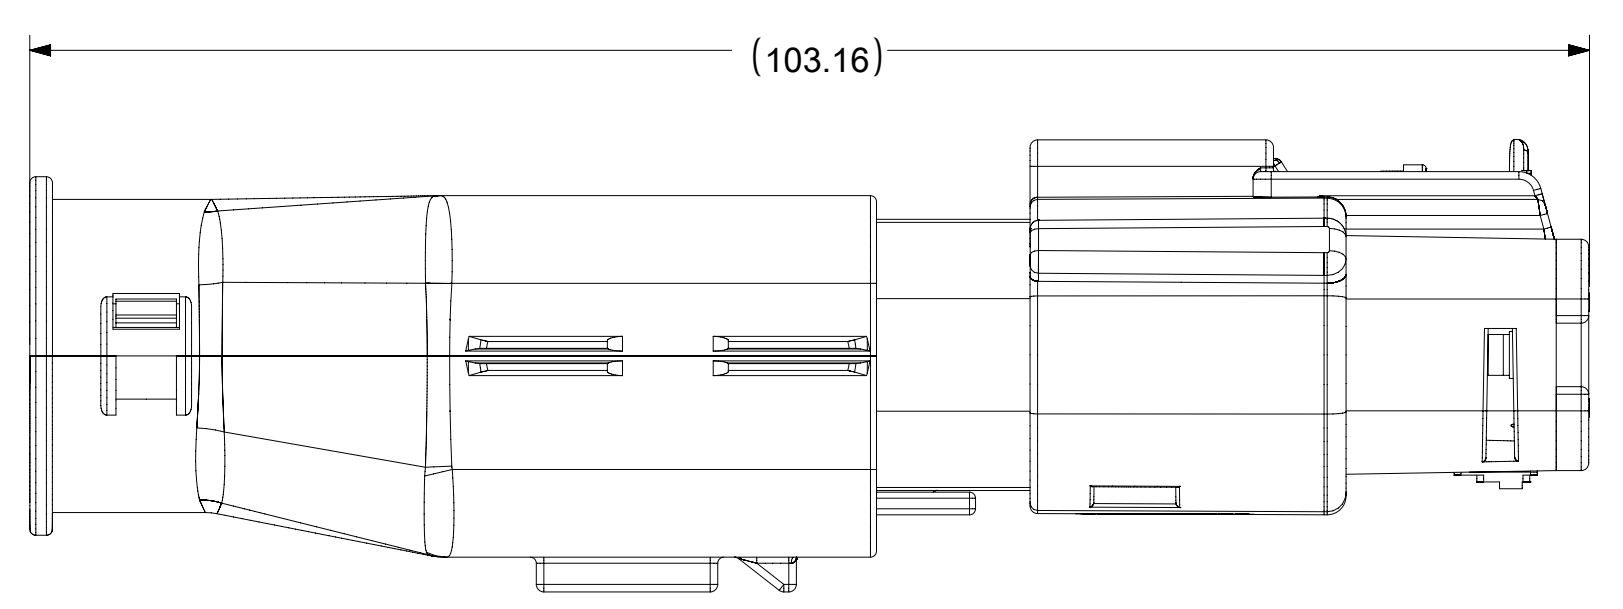

SHEET DESCRIPTION
SCHLEMMER BACKSHELL CONFIGURATIONS

CKT	BLADE CONFIGURATION	RECEPTACLE CONFIGURATION	DIMENSIONS				
			M	N	P	R	T
2X3	STANDARD	STANDARD	106.83	32.75	31.75	29.00	29.50
	LENGTHENED		108.71				
2X4	STANDARD	STANDARD	106.83	33.50	31.90	30.70	30.70
2X6	STANDARD	STANDARD	106.83	37.84	37.27	35.83	36.83

BLADE SEALED ASSEMBLY WITH BLADE BACKSHELL

SYMBOLS THIS DRAWING CONTAINS INFORMATION THAT IS PROPRIETARY TO MOLEX ELECTRONIC TECHNOLOGIES, LLC AND SHOULD NOT BE USED WITHOUT WRITTEN PERMISSION DIMENSION UNITS: mm SCALE: 2:1 GENERAL TOLERANCES (UNLESS SPECIFIED): ANGULAR TOL: ± 1.0° 4 PLACES: ± 3 PLACES: ± 2 PLACES: ± 0.1 1 PLACE: ± 0.2 0 PLACES: ± DRAFT WHERE APPLICABLE MUST REMAIN WITHIN DIMENSIONS	CURRENT REV DESC: EC NO: 171650 DRWN: PMANJUNATHAC 2018/01/03 CHK'D: MVANSLAMBROU 2018/02/16 APPR: MVANSLAMBROU 2018/02/16 INITIAL REVISION: DRWN: APROFFITT 2014/04/28 APPR: VKOSHY 2014/05/14		 MX150 BLADE DUAL ROW SEALED ASSEMBLY MAT SEAL PRODUCT CUSTOMER DRAWING		
	THIRD ANGLE PROJECTION DRAWING: A1-SIZE SERIES: 33482				DOCUMENT NUMBER: SD-33482-0001 DOC TYPE: PSD DOC PART: 001 REVISION: E2
DOCUMENT STATUS: P1 RELEASE DATE: 2018/02/16 22:02:26		MATERIAL NUMBER: GENERAL MARKET CUSTOMER: 10 OF 11