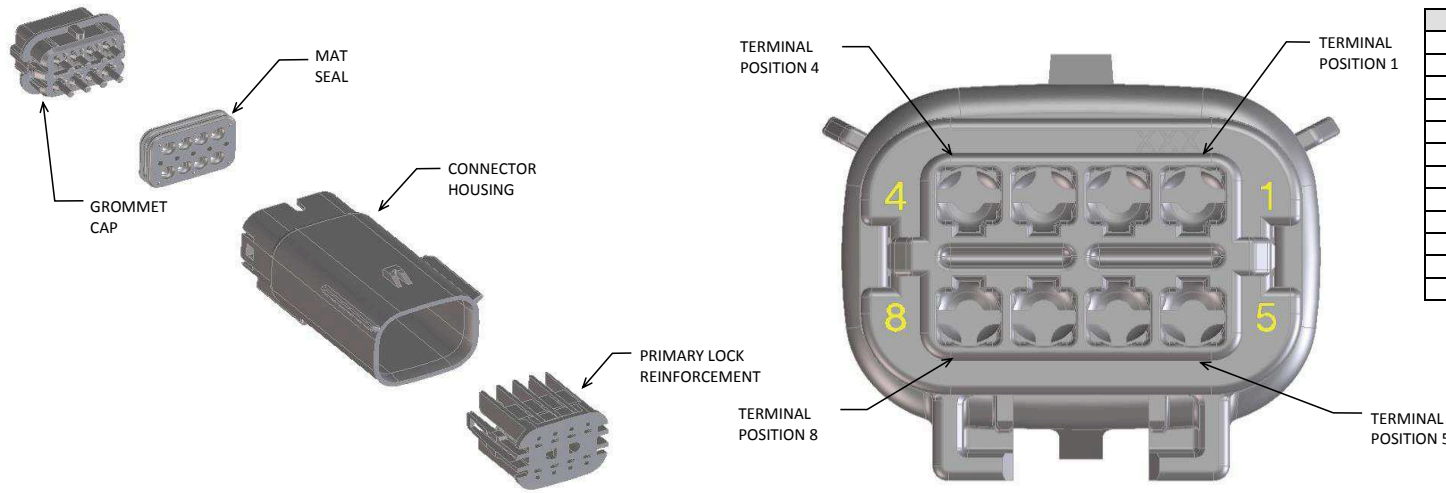

ABBREVIATION	DESCRIPTION	COLOR	MATERIAL
A-BLK	HOUSING, KEYING OPTION A	BLACK	SPS/NYLON GF20
B-LG	HOUSING, KEYING OPTION B	LIGHT GRAY	SPS/NYLON GF20
C-BR	HOUSING, KEYING OPTION C	BROWN	SPS/NYLON GF20
D-GR	HOUSING, KEYING OPTION D	GREEN	SPS/NYLON GF20
C-DG	HOUSING, KEYING OPTION C	DARK GRAY	SPS/NYLON GF20
D-SG	HOUSING, KEYING OPTION D	STONE GRAY	SPS/NYLON GF20
A-YW	HOUSING, KEYING OPTION A	YELLOW	SPS/NYLON GF20
GCP	GROMMET CAP (PLUGGED)	BLACK	SPS/NYLON GF20
GCO	GROMMET CAP (OPEN)	BLACK	SPS/NYLON GF20
PLR	PLR	NATURAL	SPS/NYLON GF20
M-R	MAT SEAL	RUST RED	INHERENTLY LUBRICATED SILICONE
M-B	MAT SEAL	ROYAL BLUE	INHERENTLY LUBRICATED SILICONE

FOR ADDITIONAL INFORMATION SEE SD-33482-0001