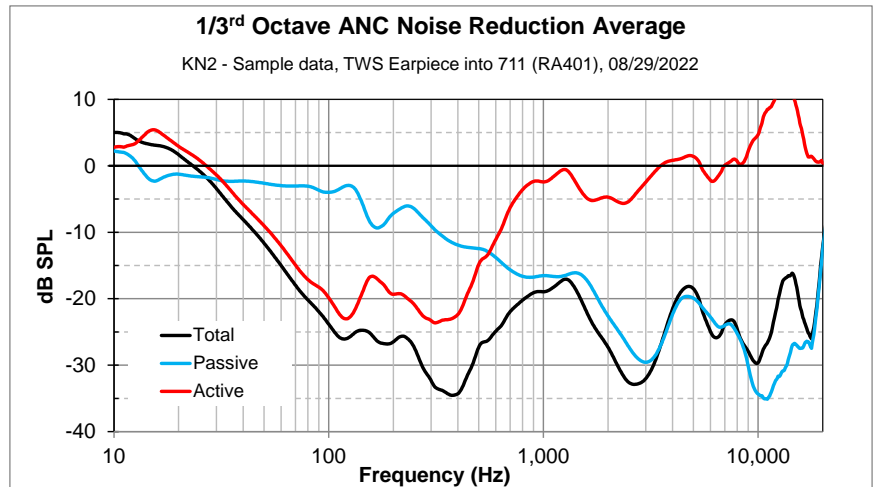

Key Features

- Turnkey reference design, aesthetic customizations possible
- Knowles balanced armature + dynamic combined to achieve the Knowles Preferred Listening Curve
- Hybrid ANC with transparency mode
- 8 hours battery life streaming
- Dual-mic outgoing noise reduction
- Temperature and in-ear sensors
- Qualcomm QCC5144 supporting SBC, AAC, aptX. (aptX Adaptive with license)

Performance Measurements

Frequency response with ANC on and off.

ANC performance, active and passive. Average of four directions and two ears.

Occlusion reduction provided by combination of front vent and ANC.