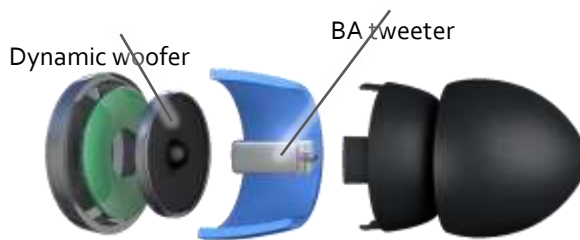

The Knowles Preferred Earphone Response Curve is the result of extensive consumer testing. This reference design demonstrates how meeting the curve using a BA tweeter delivers premium sound that users demand.

Hybrid

Configuration of a hybrid earphone

In a hybrid configuration, each driver plays to its strengths. The dynamic woofer provides warm bass with sufficient output to support quality ANC. The balanced armature tweeter delivers clear, precise extended treble that adds life and vibrancy to the music. Hybrids are the fastest way to achieve premium sound with ANC compatibility and plenty of headroom for hearing personalization.

Key Features

- Turnkey reference design, aesthetic customizations possible
- Knowles balanced armature + dynamic combined to achieve the Knowles Preferred Listening Curve
- Hybrid ANC with transparency mode
- 8 hours battery life streaming
- Dual-mic outgoing noise reduction
- Temperature and in-ear sensors
- Qualcomm QCC5144 supporting SBC, AAC, aptX. (aptX Adaptive with license)