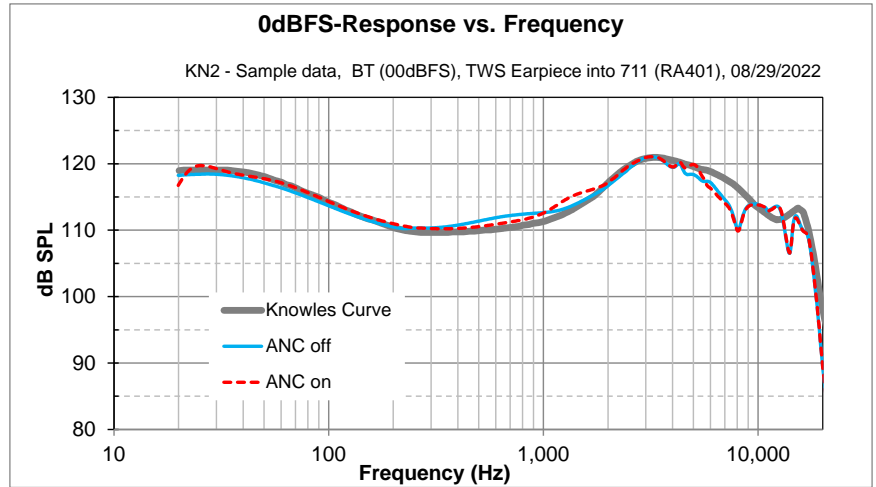

Performance Measurements

Frequency response with ANC on and off.