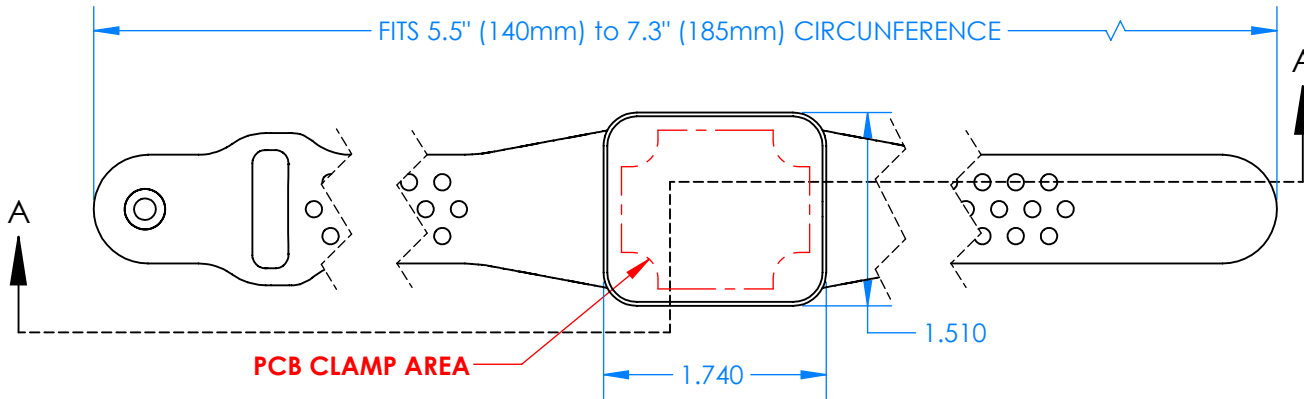

SERPAC BW20A-YY-AS-ZZ

Electronic Enclosures

PCB CLAMP AREA

SECTION A-A

BW20A-BK-AS-GM (SHOWN)

Enclosure color (YY)

Top-Bottom combinations available

- BK=black
- CL=clear
- TRGY=translucent gray
- TRRD=translucent red

Strap color (ZZ)

- BK=black
- BL=blue
- GM=gunmetal
- NG=neon green
- NO=neon orange
- OR=orange
- YL=yellow
- WH=white

PN	Description
5510A	(1) BW2A Top style A
5511A	(1) BW2A Bottom style A
5517A	(1) BW2AS Small Strap style A
6002	(4) #2 X 3/8" PH HD screw. TORQUE 35-60 in-oz