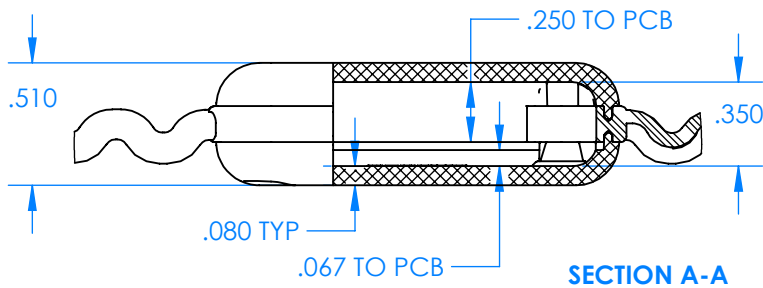

SERPAC BW20A-YY-AS-ZZ

Electronic Enclosures

PCB CLAMP AREA

SECTION A-A

BW20A-BK-AS-GM (SHOWN)

Enclosure color (YY)

Top-Bottom combinations available

- BK=black
- CL=clear
- TRGY=translucent gray
- TRRD=translucent red

Strap color (ZZ)

- BK=black
- BL=blue
- GM=gunmetal
- NG=neon green
- NO=neon orange
- OR=orange
- YL=yellow
- WH=white

PN	Description
5510A	(1) BW2A Top style A
5511A	(1) BW2A Bottom style A
5517A	(1) BW2AS Small Strap style A
6002	(4) #2 X 3/8" PH HD screw. TORQUE 35-60 in-oz