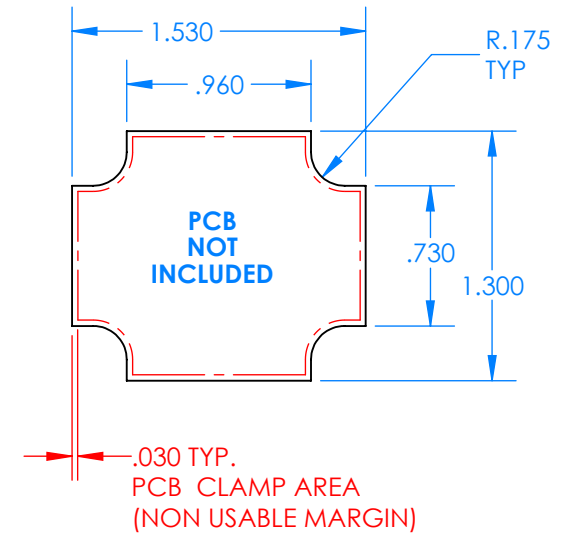

SERPAC BW20A-YY-AS-ZZ

Electronic Enclosures

PCB CLAMP AREA

SECTION A-A

BW20A-BK-AS-GM (SHOWN)

Enclosure color (YY)

Top-Bottom combinations available

- BK=black
- CL=clear
- TRGY=translucent gray
- TRRD=translucent red

Strap color (ZZ)

- BK=black
- BL=blue
- GM=gunmetal
- NG=neon green
- NO=neon orange
- OR=orange
- YL=yellow
- WH=white

PN	Description
5510A	(1) BW2A Top style A
5511A	(1) BW2A Bottom style A
5517A	(1) BW2AS Small Strap style A
6002	(4) #2 X 3/8" PH HD screw. TORQUE 35-60 in-oz

Watertight enclosure meets or exceeds:
IP67
NEMA 4X, 12, 13