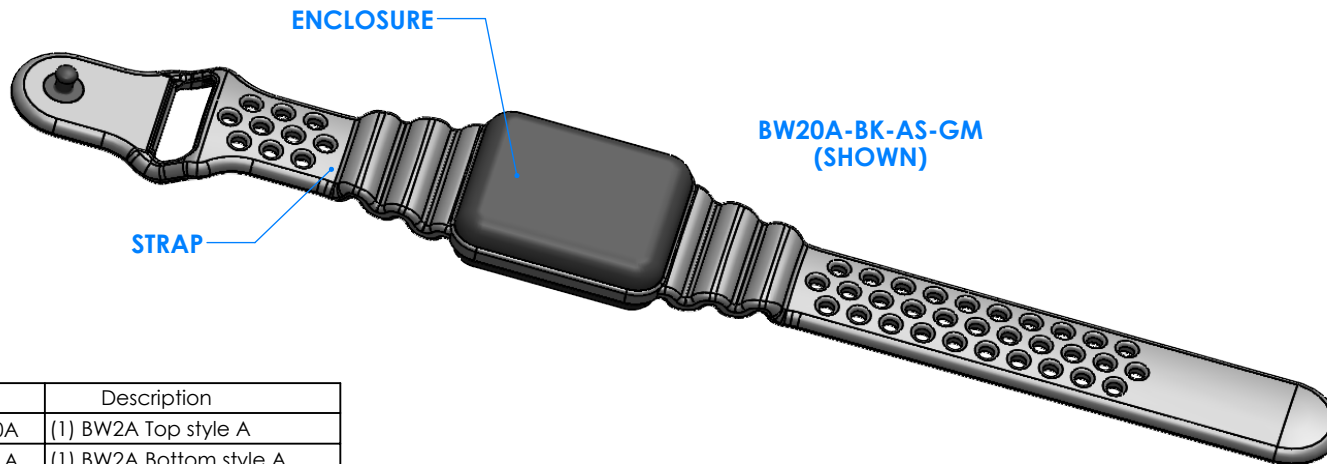

SERPAC BW20A-YY-AS-ZZ

Electronic Enclosures

PCB CLAMP AREA

SECTION A-A

BW20A-BK-AS-GM (SHOWN)

Enclosure color (YY)

Top-Bottom combinations available

- BK=black
- CL=clear
- TRGY=translucent gray
- TRRD=translucent red

Strap color (ZZ)

- BK=black
- BL=blue
- GM=gunmetal
- NG=neon green
- NO=neon orange
- OR=orange
- YL=yellow
- WH=white

PN	Description
5510A	(1) BW2A Top style A
5511A	(1) BW2A Bottom style A
5517A	(1) BW2AS Small Strap style A
6002	(4) #2 X 3/8" PH HD screw. TORQUE 35-60 in-oz