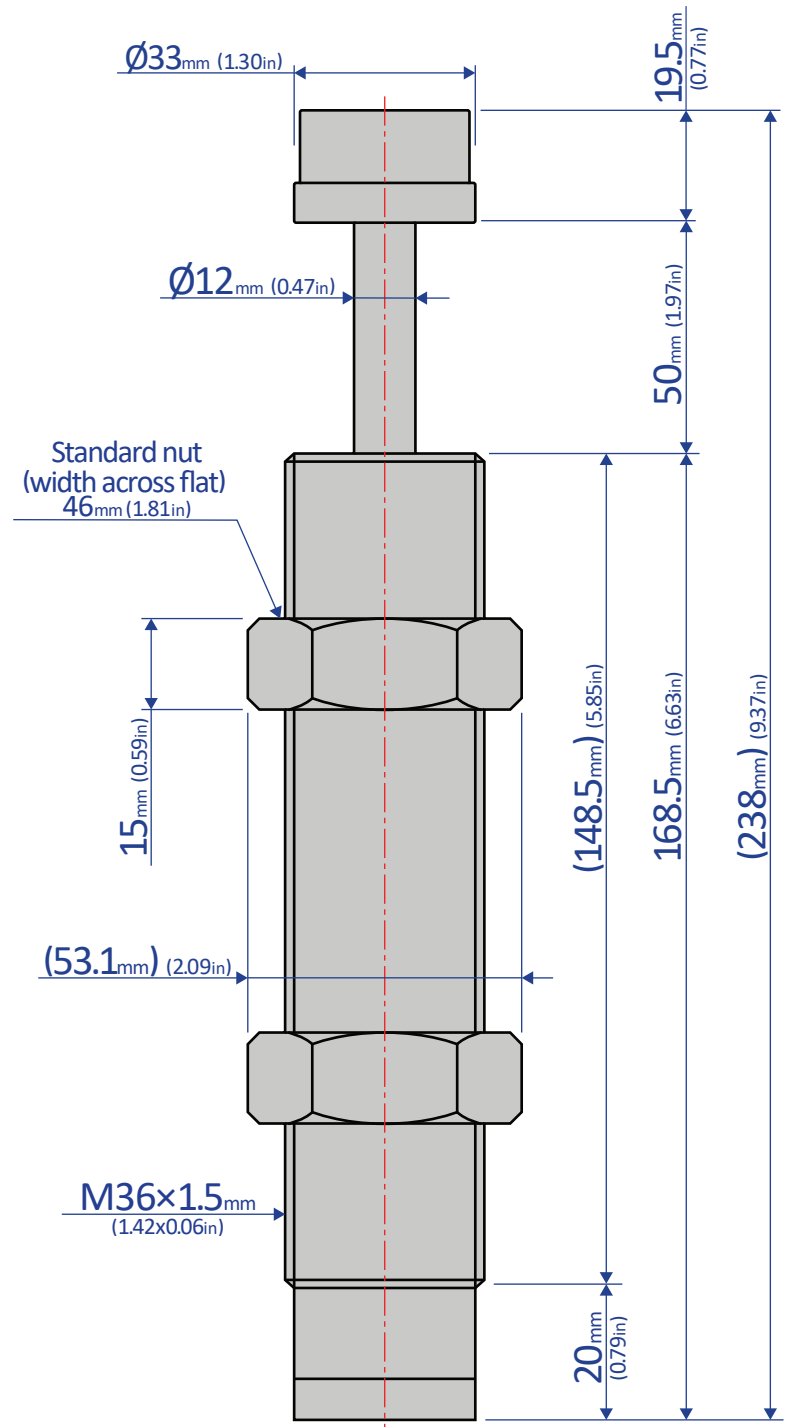

FK-3650L-C

SHOCK ABSORBER - FIXED

Bansbach
easylift[®]

50 West Drive • Melbourne, Florida 32904
(321) 253-1999 • www.easylift.com • www.damper.net