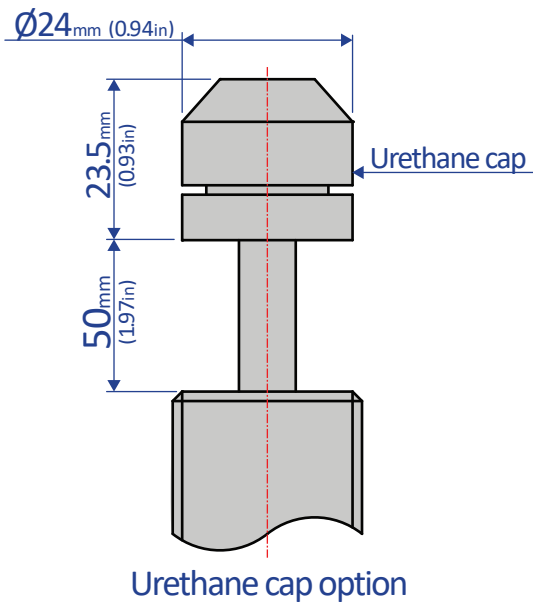

FK-3650L-C

SHOCK ABSORBER - FIXED

Bansbach
easylift[®]

50 West Drive • Melbourne, Florida 32904
(321) 253-1999 • www.easylift.com • www.damper.net