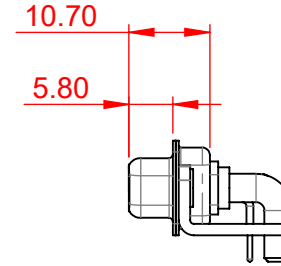

TOLERANCE UNLESS OTHERWISE SPECIFIED	
.X	±0.25
.XX	±0.13
.XXX	±0.05

THIS IS A C.A.D. GENERATED DRAWING  
DO NOT MAKE MANUAL REVISIONS TO MASTER.

ISSUE NUMBER	
ORIGINAL	①

**NOTES:**

**MATERIAL:**  
**HOUSING:** THERMOPLASTIC POLYESTER, UL94V-0  
**SHELL:** STEEL, TIN PLATED  
**CONTACT:** COPPER ALLOY, 30µ GOLD PLATED