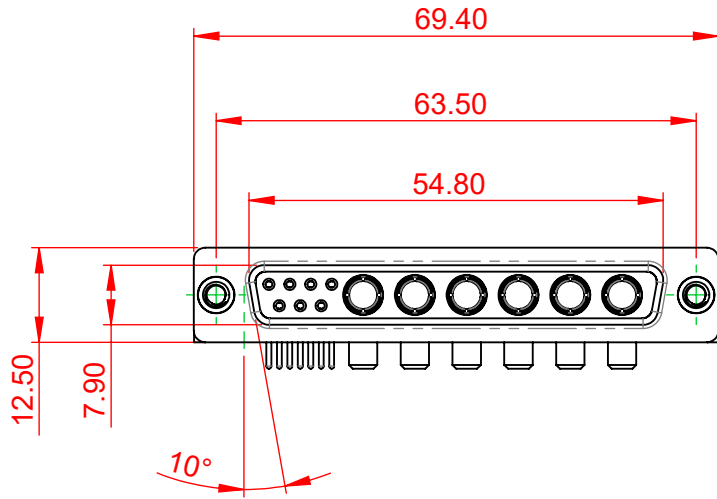

TOLERANCE UNLESS OTHERWISE SPECIFIED	
.X	±0.25
.XX	±0.13
.XXX	±0.05

THIS IS A C.A.D. GENERATED DRAWING  
DO NOT MAKE MANUAL REVISIONS TO MASTER.

ISSUE NUMBER	
ORIGINAL	①

**NOTES:**

**MATERIAL:**  
**HOUSING:** THERMOPLASTIC POLYESTER, UL94V-0  
**SHELL:** STEEL, TIN PLATED  
**CONTACT:** COPPER ALLOY, 30µ GOLD PLATED