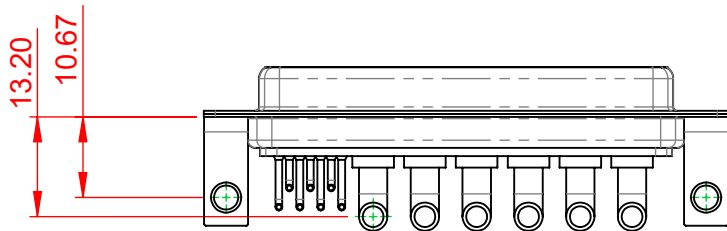

NOTES:

MATERIAL:
HOUSING: THERMOPLASTIC POLYESTER, UL94V-0
SHELL: STEEL, TIN PLATED
CONTACT: COPPER ALLOY, 30µ GOLD PLATED

OPERATING TEMPERATURE: -55°C ~ 125°C

POWER/CO-AX CONTACT RATING: 40A (CURRENT)
(IF PRESENT)

SIGNAL CONTACT CURRENT RATING: 5A PER CONTACT

SIGNAL CONTACT RESISTANCE: 10mΩ MAX.

INSULATOR RESISTANCE: 5000MΩ min.

DIELECTRIC

WITHSTANDING VOLTAGE: 1000V AC rms