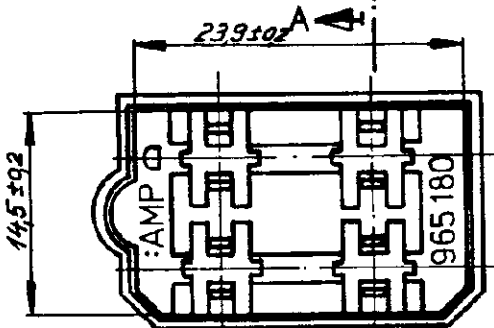

96578U

P/Nr.	Material	Farbe
965 180-0	PA 66	natur
965 180-1		rot
965 180-2		grün
965 180-3		blau
965 180-4		gelb
965 180-5		schwarz
965 180-6		braun
965 180-7		grau
965 180-8		violett
965 180-9	orange	
1-965 180-0	ABS	schwarz

SCHNITT A-A

DIMENSIONS IN PARENTHESES DO NOT SCALE PRINT.

© 1972 BY AMP INCORPORATED. ALL RIGHTS RESERVED. AMP PRODUCTS COVERED BY PATENTS AND/OR PATENTS PENDING.

**CUSTOMER COPY  
REFERENCE ONLY**

MATERIAL AND FINISH  
*siehe Tabelle*

Deutsche AMP G.m.b.H.  
Langen b. Elm  
Germany

WIRE - RANGE - INSULATION

TYPE

TOLERANCE EXCEPT AS NOTED  
± 0.1 ± 1°

SCALE 2:1  
LOC **A** NO **965 180** REV **D**

NAME  
4pol.FASTIN FASTON Flachsteckergehäuse, Serie 6,3