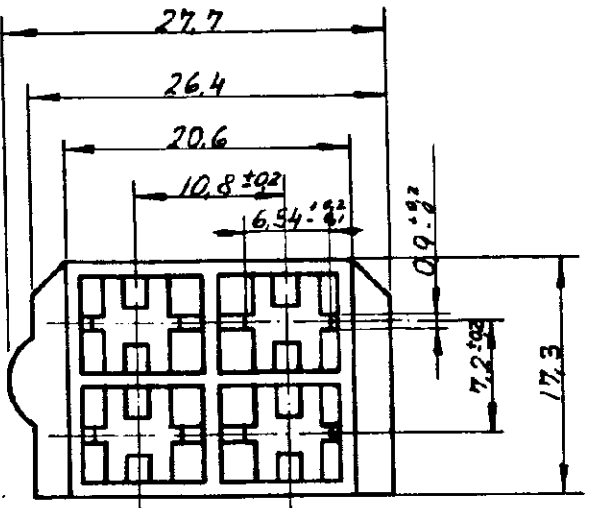

96578U

P/Nr.	Material	Farbe
965 180-0	PA 66	natur
965 180-1		rot
965 180-2		grün
965 180-3		blau
965 180-4		gelb
965 180-5		schwarz
965 180-6		braun
965 180-7		grau
965 180-8		violett
965 180-9	orange	
1-965 180-0	ABS	schwarz

SCHNITT A-A

DIMENSIONS IN PARENTHESES DO NOT SCALE PRINT.

© 1972 BY AMP INCORPORATED. ALL RIGHTS RESERVED. AMP PRODUCTS COVERED BY PATENTS AND/OR PATENTS PENDING.

**CUSTOMER COPY  
REFERENCE ONLY**

MATERIAL AND FINISH  
*siehe Tabelle*

Deutsche AMP G.m.b.H.  
Langen b. Elm  
Germany

WIRE - RANGE - INSULATION

TYPE

TOLERANCE EXCEPT AS NOTED  
± 0.1 ± 1°

SCALE 2:1  
LOC **A** NO **965 180** REV **D**

NAME  
4pol.FASTIN FASTON Flachsteckergehäuse, Serie 6,3