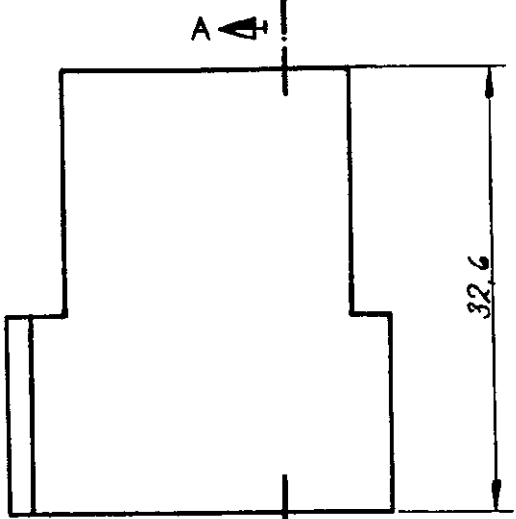

96578U

P/Nr.	Material	Farbe
965 180-0	PA 66	natur
965 180-1		rot
965 180-2		grün
965 180-3		blau
965 180-4		gelb
965 180-5		schwarz
965 180-6		braun
965 180-7		grau
965 180-8		violett
965 180-9	orange	
1-965 180-0	ABS	schwarz

SCHNITT A-A

DIMENSIONS IN PARENTHESES DO NOT SCALE PRINT.

© 1972 BY AMP INCORPORATED. ALL RIGHTS RESERVED. AMP PRODUCTS COVERED BY PATENTS AND/OR PATENTS PENDING.

**CUSTOMER COPY  
REFERENCE ONLY**

MATERIAL AND FINISH  
*siehe Tabelle*

Deutsche AMP G.m.b.H.  
Langen b. Elm  
Germany

WIRE - RANGE - INSULATION

TYPE

TOLERANCE EXCEPT AS NOTED  
± 0.1 ± 1°

SCALE 2:1  
LOC **A** NO **965 180** REV **D**

NAME  
4pol.FASTIN FASTON Flachsteckergehäuse, Serie 6,3