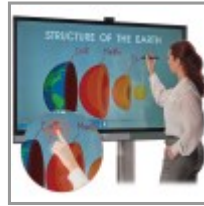

Interactive Flat-Panel Touchscreen Display, 4K @ 60 Hz, UHD, 55 in.

MODEL NUMBER: DMTP55NO

55 in. 4K interactive touchscreen with Android OS allows remote team collaboration with screen sharing and low-latency response.

Features

An Advanced Presentation Platform Perfect for Group Brainstorming Sessions

Tripp Lite's Interactive Flat-Panel Touchscreen Display encourages and assists group collaboration and audience participation – a crucial tool as organizations implement work-from-home strategies for employee safety and operational continuity. This best-in-class 55-inch 4K display includes an embedded Android operating system, providing a flexible presentation platform compatible with a wide array of apps and devices.

Take Information Directly to Your Audience Anywhere

The DMTP55NO helps you promote collaboration, enable interactive presentations and facilitate communication between local and remote teams. It's ideal for classrooms, libraries, conference rooms, meeting rooms and other office environments in education, corporate, healthcare, hospitality, retail, government, defense and public safety settings. The VESA-compatible display mounts easily to a wall mount or mobile cart (each sold separately) for shared workflow in any location.

Designed for Dynamic Interactivity That Lets Everyone Be Part of the Team

The display's remote collaboration capability is ideal to keep teams working together, wherever members may be. Built-in wireless networking, remote screen sharing, and a wide range of pre-installed tools aid problem-solving and free expression of ideas. In addition, a detachable high-definition webcam beams the entire meeting area straight to off-site collaborators and partners, allowing anyone to participate in meetings, presentations and group discussions from outside the office. A built-in 40-watt speaker system ensures everyone in the room will hear every idea clearly.

All the World's Information Available, Literally, at Your Fingertips

The 55-inch 4K display boasts patented touchscreen technology with low-latency response and 20 points of multi-touch. Use your fingers or the included battery-free stylus to write notes, check email, create presentations, stream 4K video and surf the web. The large touchscreen monitor is built for ultra-fast, ultra-precise interactivity for multiple concurrent users. It all makes for an immersive and expansive experience that basic electronic whiteboards can't match.

Highlights

- Razor-sharp 55 in. 4K touchscreen monitor ideal for interactive presentations
- Android presentation platform compatible with wide range of apps and hardware
- Detachable HD webcam captures entire meeting area for sharing anywhere
- Remote screen sharing allows anyone to participate, whether in office or at home
- Promotes collaborative teamwork while work-from-home strategies are in place

Applications