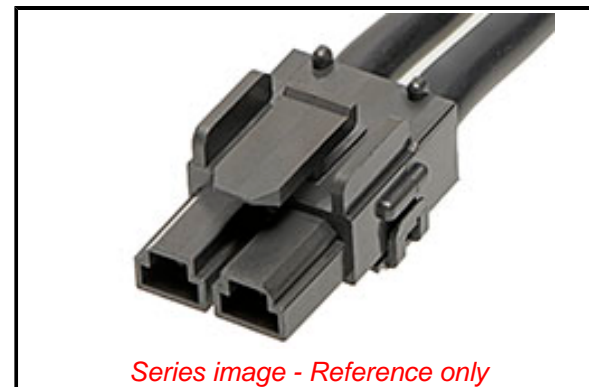

Part Number: [0369240210](#)
Status: **Active**
Overview: [Mini-Fit Sr. Power Connectors](#)
Description: Mini-Fit Sr.-to-Mini-Fit Sr. Off-the-Shelf (OTS) Cable Assembly, 10.00mm Pitch, Single Row, 1.0m Length, 2 Circuits, Black

Documents:

[Drawing (PDF)](#)

[Datasheet (PDF)](#)

[RoHS Certificate of Compliance (PDF)](#)

General

Product Family	Cable Assemblies
Series	36924
Application	Power, Wire-to-Board, Wire-to-Wire
Assembly Configuration	Dual Ended Connectors
Comments	Terminal Position Assurance (TPA) Clip Included
Connector to Connector	Mini-Fit Sr.-to-Mini-Fit Sr.
Overmolded	No
Overview	Mini-Fit Sr. Power Connectors
Product Name	Mini-Fit Sr.
Type	Discrete Wire Assembly, High-Power Assembly
UPC	193264249725

Physical

Cable Length	1.0m
Circuits (Loaded)	2
Color - Resin	Black
Gender	Female-Female
Lock to Mating Part	Yes
Material - Metal	High Performance Alloy (HPA)
Material - Plating Mating	Gold
Material - Plating Termination	Tin
Material - Resin	Polyester
Net Weight	239.914/g
Number of Rows	1
Packaging Type	Bag
Pitch - Mating Interface	10.00mm
Plating min - Mating	0.762µm
Plating min - Termination	2.540µm
Single Ended	No
Termination Interface: Style	Crimp or Compression
Wire Insulation Diameter	6.60mm max.
Wire Size AWG	8
Wire/Cable Type	UL 1015

Electrical

Current - Maximum per Contact	50.0A
Voltage - Maximum	600V AC/DC

Material Info

Reference - Drawing Numbers

Sales Drawing	369240200-000

Series image - Reference only

EU ELV

Not Relevant

EU RoHS

Compliant

REACH SVHC

Not Contained Per -
D(2020)9139-DC (19
Jan 2021)

Halogen-Free

Status

Not Low-Halogen

For more information, please visit [Contact US](#)

China ROHS

ELV

RoHS Phthalates

China RoHS

Green Image

Not Relevant

Not Contained

Search Parts in this Series

[36924 Series](#)

Mates With

Mini-Fit Sr. Plug Housing [428180212](#) .
Mini-Fit Sr. Vertical Header [428192213](#) ,
[428192223](#) , [428192233](#) , [428192243](#) . Mini-
Fit Sr. Right-Angle Header [428202213](#) ,
[428202223](#) , [428202233](#) , [428202243](#)