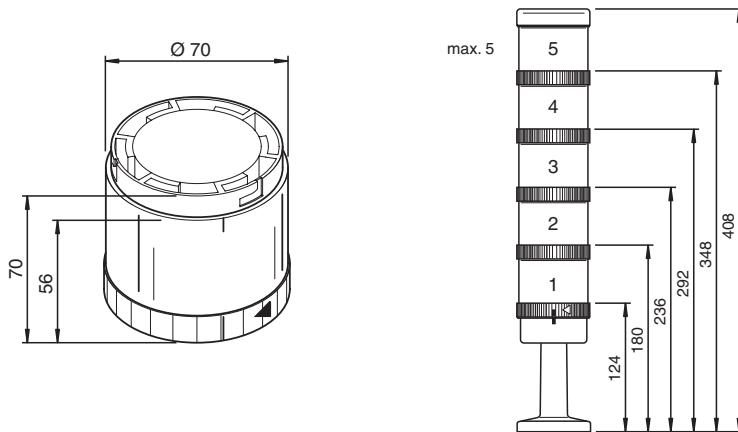

## VAZ-LED-70MM-RD

- Modular design
- Flexible combination of signal elements
- Bayonet system for simple mounting and dismounting
- Long lifetime
- 70-mm-series

Stack light LED solid light element, red

### Function

The LED permanent light element converts electrical signals to optical signals. It has been designed and tested according to EN 60947-5-1. The light element is available in various colours and the bayonet type connector allows easy installation on the corresponding terminal. The modular design permits user-defined combinations and reduces operation costs and storage costs. The illuminant based on LED technology is integrated in the spherical cap and features an excellent illumination, good resistance against shock and vibration as well as a long service life, which also means good MTBF figures (Mean Time Between Failures).

### Dimensions