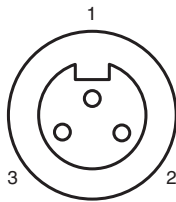

Technical Data

Contacts		Cu alloy gold plated
Body		PVC, yellow
Cable		PVC
Slotted nut		nickel-plated brass
Core insulation		PVC
Cable		fine-strand, flexible
Sheath diameter		Ø 9.9 mm
Bending radius		10 x cable diameter
Color		yellow
Cores		3 x 1.5 mm² (16 AWG)
Length	L	4 m
Note		STOOW UL Standard

Connection

- 1) ..... GN/YE
- 2) ..... BK
- 3) ..... WH

Release date: 2022-03-18 Date of issue: 2022-03-18 Filename: 912581_eng.pdf