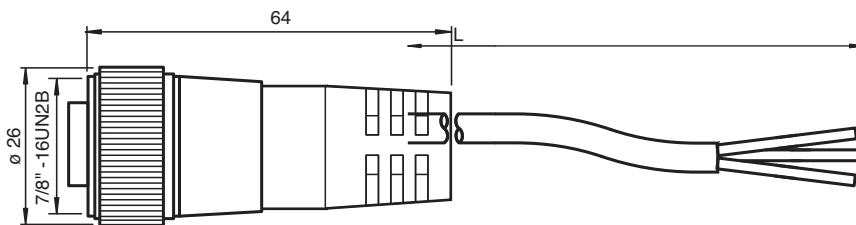

Female cordset V93-G-YE4M-STOOW

- Thread 7/8 inch

Female cordset, 7/8", 3-pin, STOOW cable

Technical Data

General specifications

Number of pins	3
Connection 1	socket
Construction type 1	straight
Threading 1	7/8 inch
Connection 2	cable end

Electrical specifications

Operating voltage	U_B	max. 600 V
Test voltage		1500 V
Operating current	I_B	13 A
Volume resistance		< 5 mΩ

Approvals and certificates

UL approval	cULus Listed, General Purpose
-------------	-------------------------------

Singapore: +65 6779 9091
fa-info@sg.pepperl-fuchs.com

PEPPERL+FUCHS

Technical Data

Contacts		Cu alloy gold plated
Body		PVC, yellow
Cable		PVC
Slotted nut		nickel-plated brass
Core insulation		PVC
Cable		fine-strand, flexible
Sheath diameter		Ø 9.9 mm
Bending radius		10 x cable diameter
Color		yellow
Cores		3 x 1.5 mm ² (16 AWG)
Length	L	4 m
Note		STOOW UL Standard