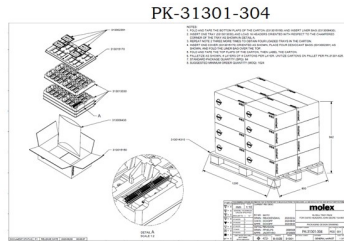

Product Change Notification (PCN)

PCN Number Date Issued

Reason for Change

Change Type Description

Reason for Short Notice

Assessment of Change

Internal Molex Qualification Date

Sample Availability Date (Changed Part)

Planned Implementation Date

RELEASED

Before Change

CMC 154w Header

CMC 154w Header
34763 series

PK-31301-304

After Change

Overview

- Delivery Unit Change to 1024pc based on PK-31301-304
  - Change is to ensure product ships only 4 box layers high
  - Eliminate damage from pallets being over stacked
  - Make all order quantities uniform in multiples of 1024pcs
- No impact to fit, form, function of product
- Part Number Impact
  - See attached List
- No Samples will be provided as change is to Delivery Unit only
- No Change to PK-31301-304
  - Print was released August 2010 to show correct palletization of product.