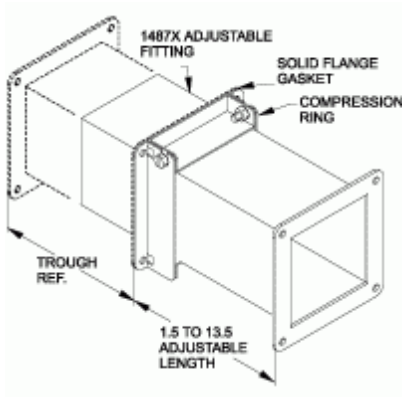

Quality Products. Service Excellence.

Adjustable Fitting *1487X Series*

- Allows on site length adjustment of 1.5" to 13.5"

Part No.	Size
1487BX	2.5 x 2.5
1487CX	4 x 4
1487DX	6 x 6
1487EX	8 x 8

Does not meet CSA or UL requirements