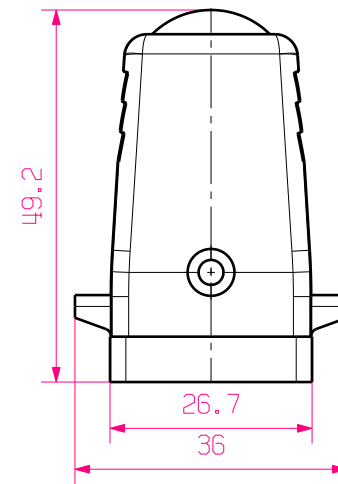

MASSE OHNE TOLERANZ SIND KEINE PRUEFMASSE
 DIMS. WITHOUT TOLERANCE ARE NOT CONTROL DIMS.

1	PLUG HOOD HOUSING	PC
ROHSTOFF-NR. R.PART NO.	TYP PART NAME	WERKSTOFF MATERIAL

CAT.NO.: 1788510000

MAX. NRN./NOS. ? 		Weidmüller		DRAWING NO.	ISSUE NO.
MODIFICATION		DATE	NAME	HDC 07A TWLU 1M20G STECKERGEHAEUSE PLUG HOOD HOUSING	
	DRAWN	22.11.2005	LIU_F		
SCALE: 1/1	RESPONSIBLE				
SUPERSEDES:	CHECKED	30.11.2005	ZHANG_T		
SUPERSEDED BY:	APPROVED			PRODUCT FILE:	