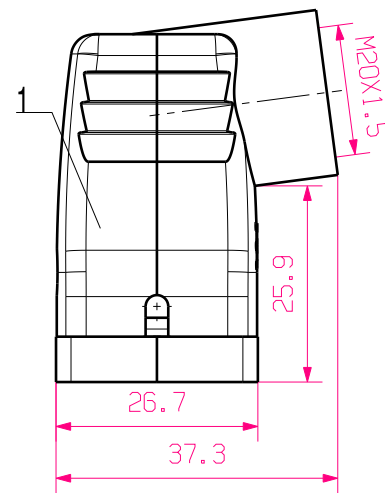

MASSE OHNE TOLERANZ SIND KEINE PRUEFMASSE
 DIMS. WITHOUT TOLERANCE ARE NOT CONTROL DIMS.

1	PLUG HOOD HOUSING	PC
ROHSTOFF-NR. R.PART NO.	TYP PART NAME	WERKSTOFF MATERIAL

CAT.NO.: 1788510000

MAX. NRN./NOS. ? 		Weidmüller		DRAWING NO.	ISSUE NO.
MODIFICATION		DATE	NAME	HDC 07A TWLU 1M20G STECKERGEHAEUSE PLUG HOOD HOUSING	
	DRAWN	22.11.2005	LIU_F		
SCALE: 1/1	RESPONSIBLE				
SUPERSEDES:	CHECKED	30.11.2005	ZHANG_T		
SUPERSEDED BY:	APPROVED			PRODUCT FILE:	